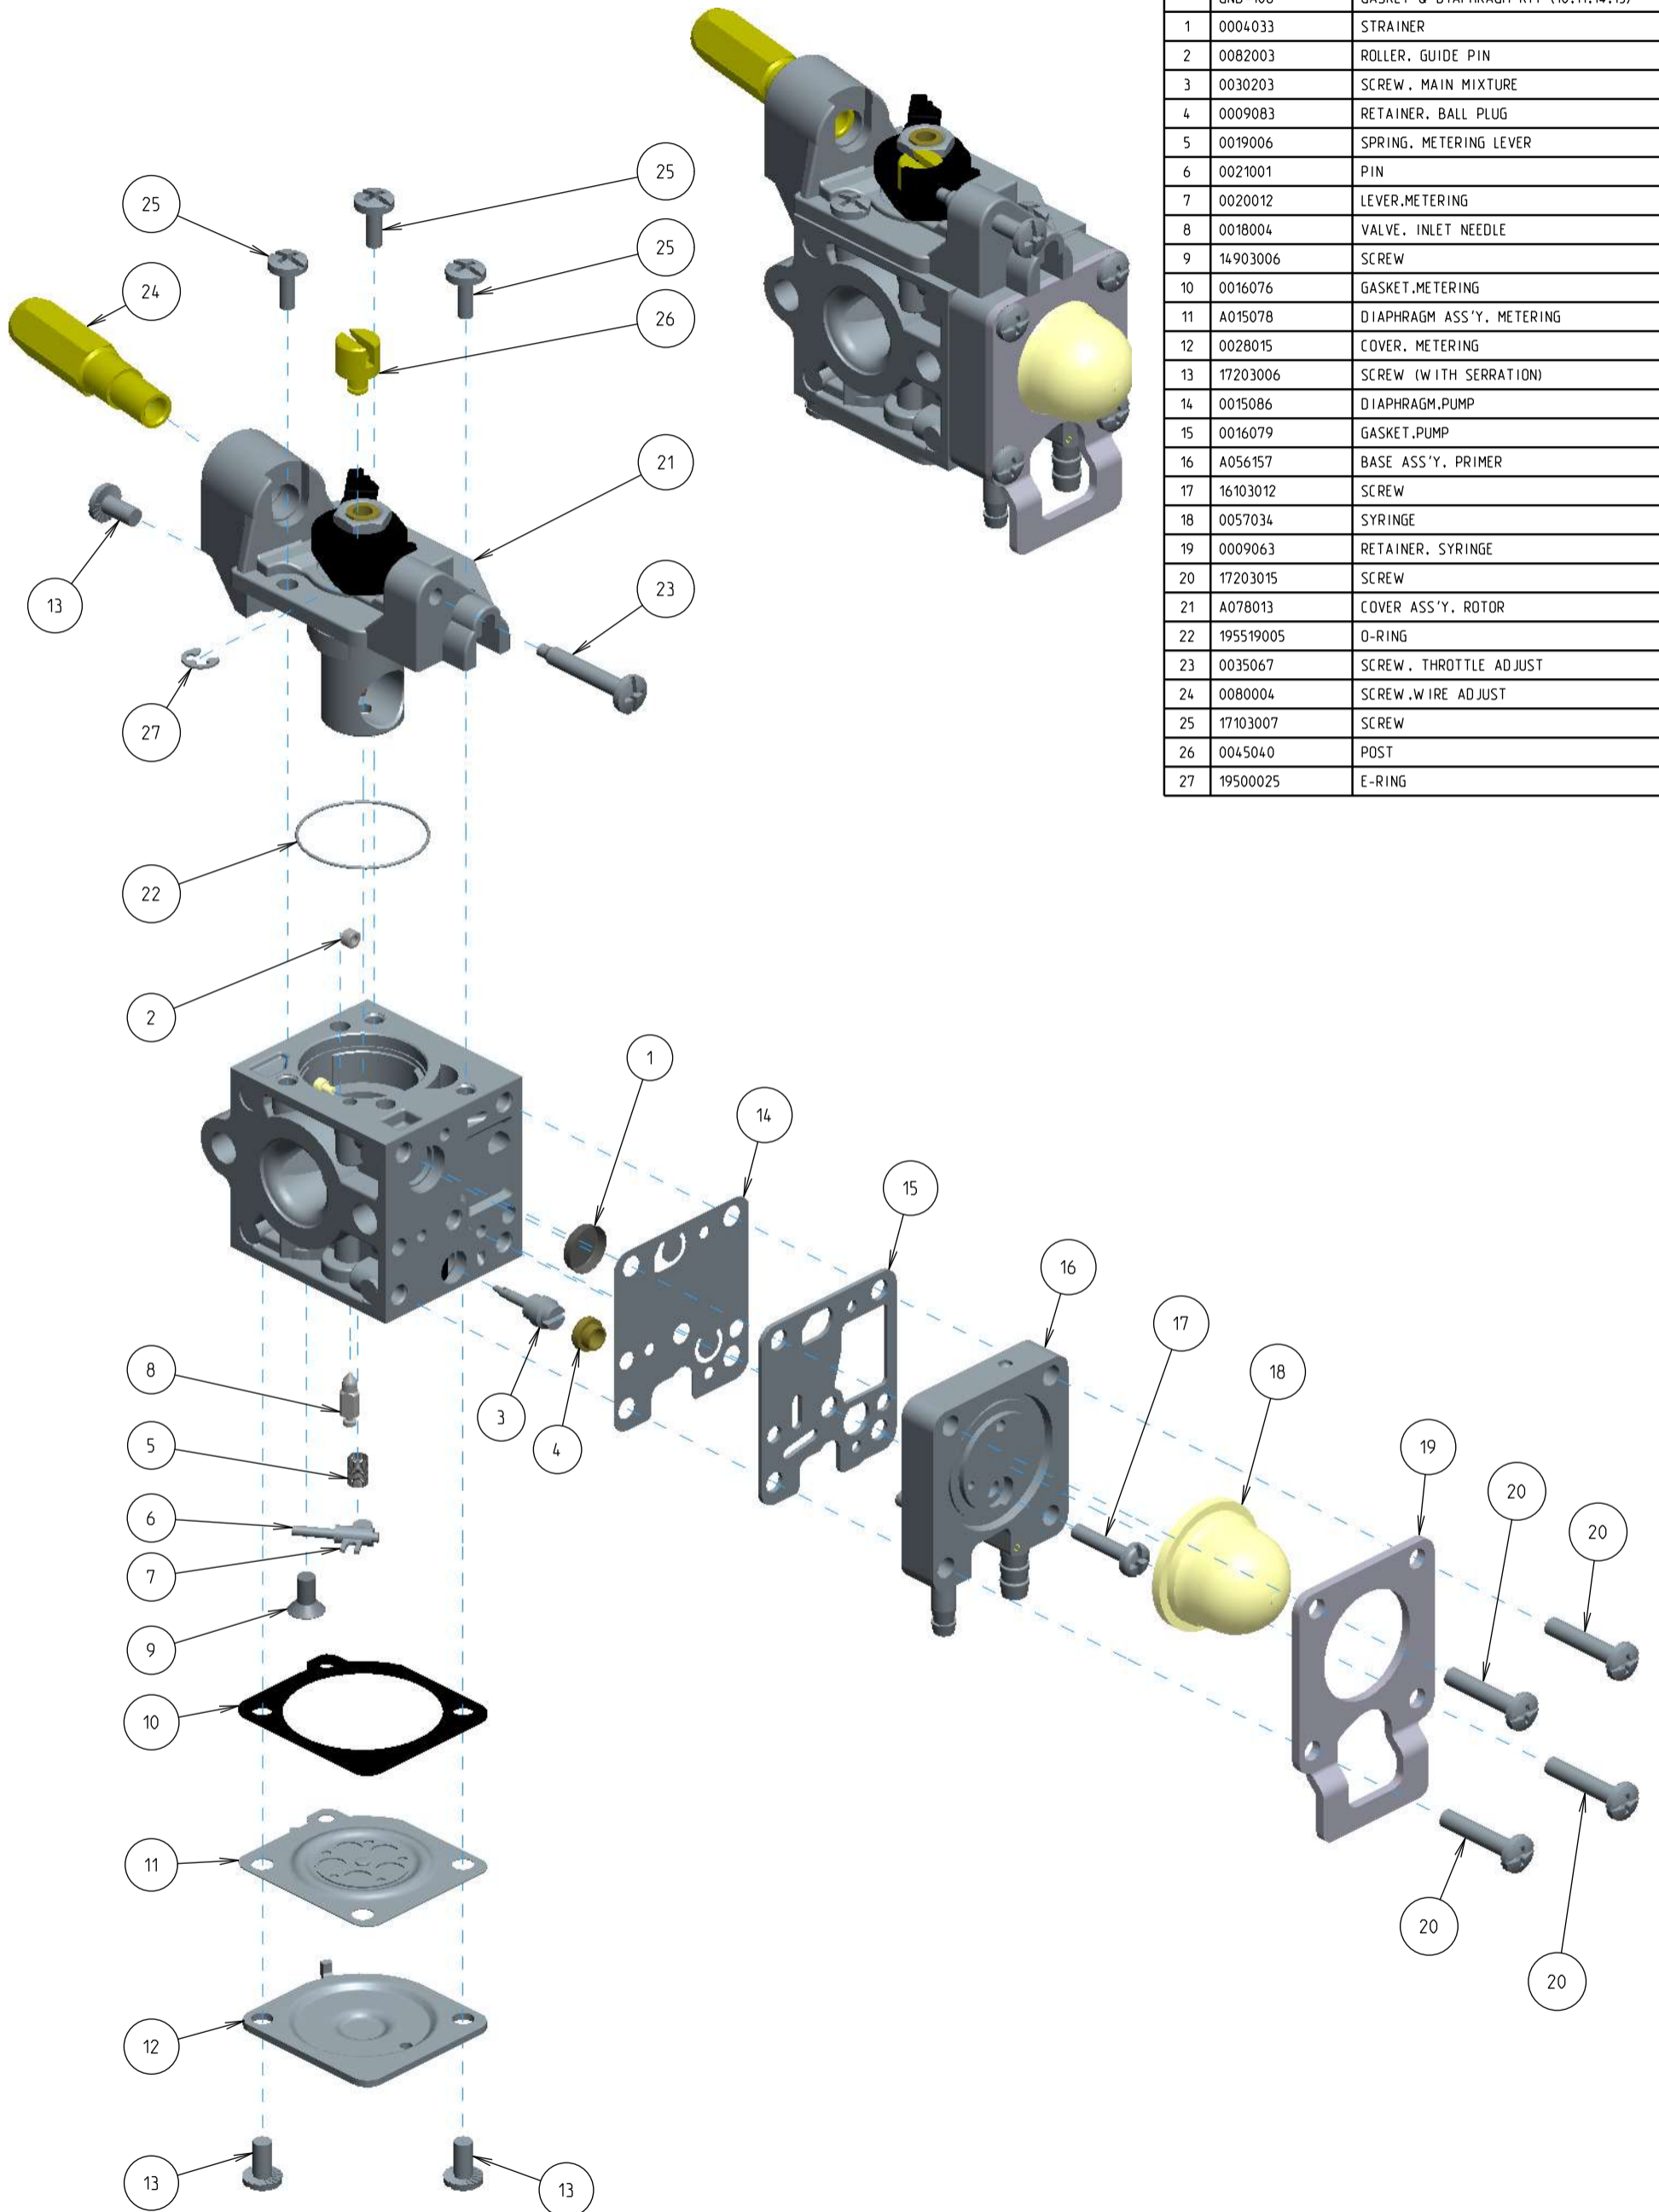

# Z011-120-0602-A

ITEM	ZAMA PART NR.	DESCRIPTION
	Z011-120-0602-A	CARBURETOR ASSEMBLY
	RB-188	REBUILD KIT (1,2,5,6,7,8,10,11,14,15)
	GND-106	GASKET & DIAPHRAGM KIT (10,11,14,15)
1	0004033	STRAINER
2	0082003	ROLLER, GUIDE PIN
3	0030203	SCREW, MAIN MIXTURE
4	0009083	RETAINER, BALL PLUG
5	0019006	SPRING, METERING LEVER
6	0021001	PIN
7	0020012	LEVER, METERING
8	0018004	VALVE, INLET NEEDLE
9	14903006	SCREW
10	0016076	GASKET, METERING
11	A015078	DIAPHRAGM ASS'Y, METERING
12	0028015	COVER, METERING
13	17203006	SCREW (WITH SERRATION)
14	0015086	DIAPHRAGM, PUMP
15	0016079	GASKET, PUMP
16	A056157	BASE ASS'Y, PRIMER
17	16103012	SCREW
18	0057034	SYRINGE
19	0009063	RETAINER, SYRINGE
20	17203015	SCREW
21	A078013	COVER ASS'Y, ROTOR
22	195519005	O-RING
23	0035067	SCREW, THROTTLE ADJUST
24	0080004	SCREW, WIRE ADJUST
25	17103007	SCREW
26	0045040	POST
27	19500025	E-RING