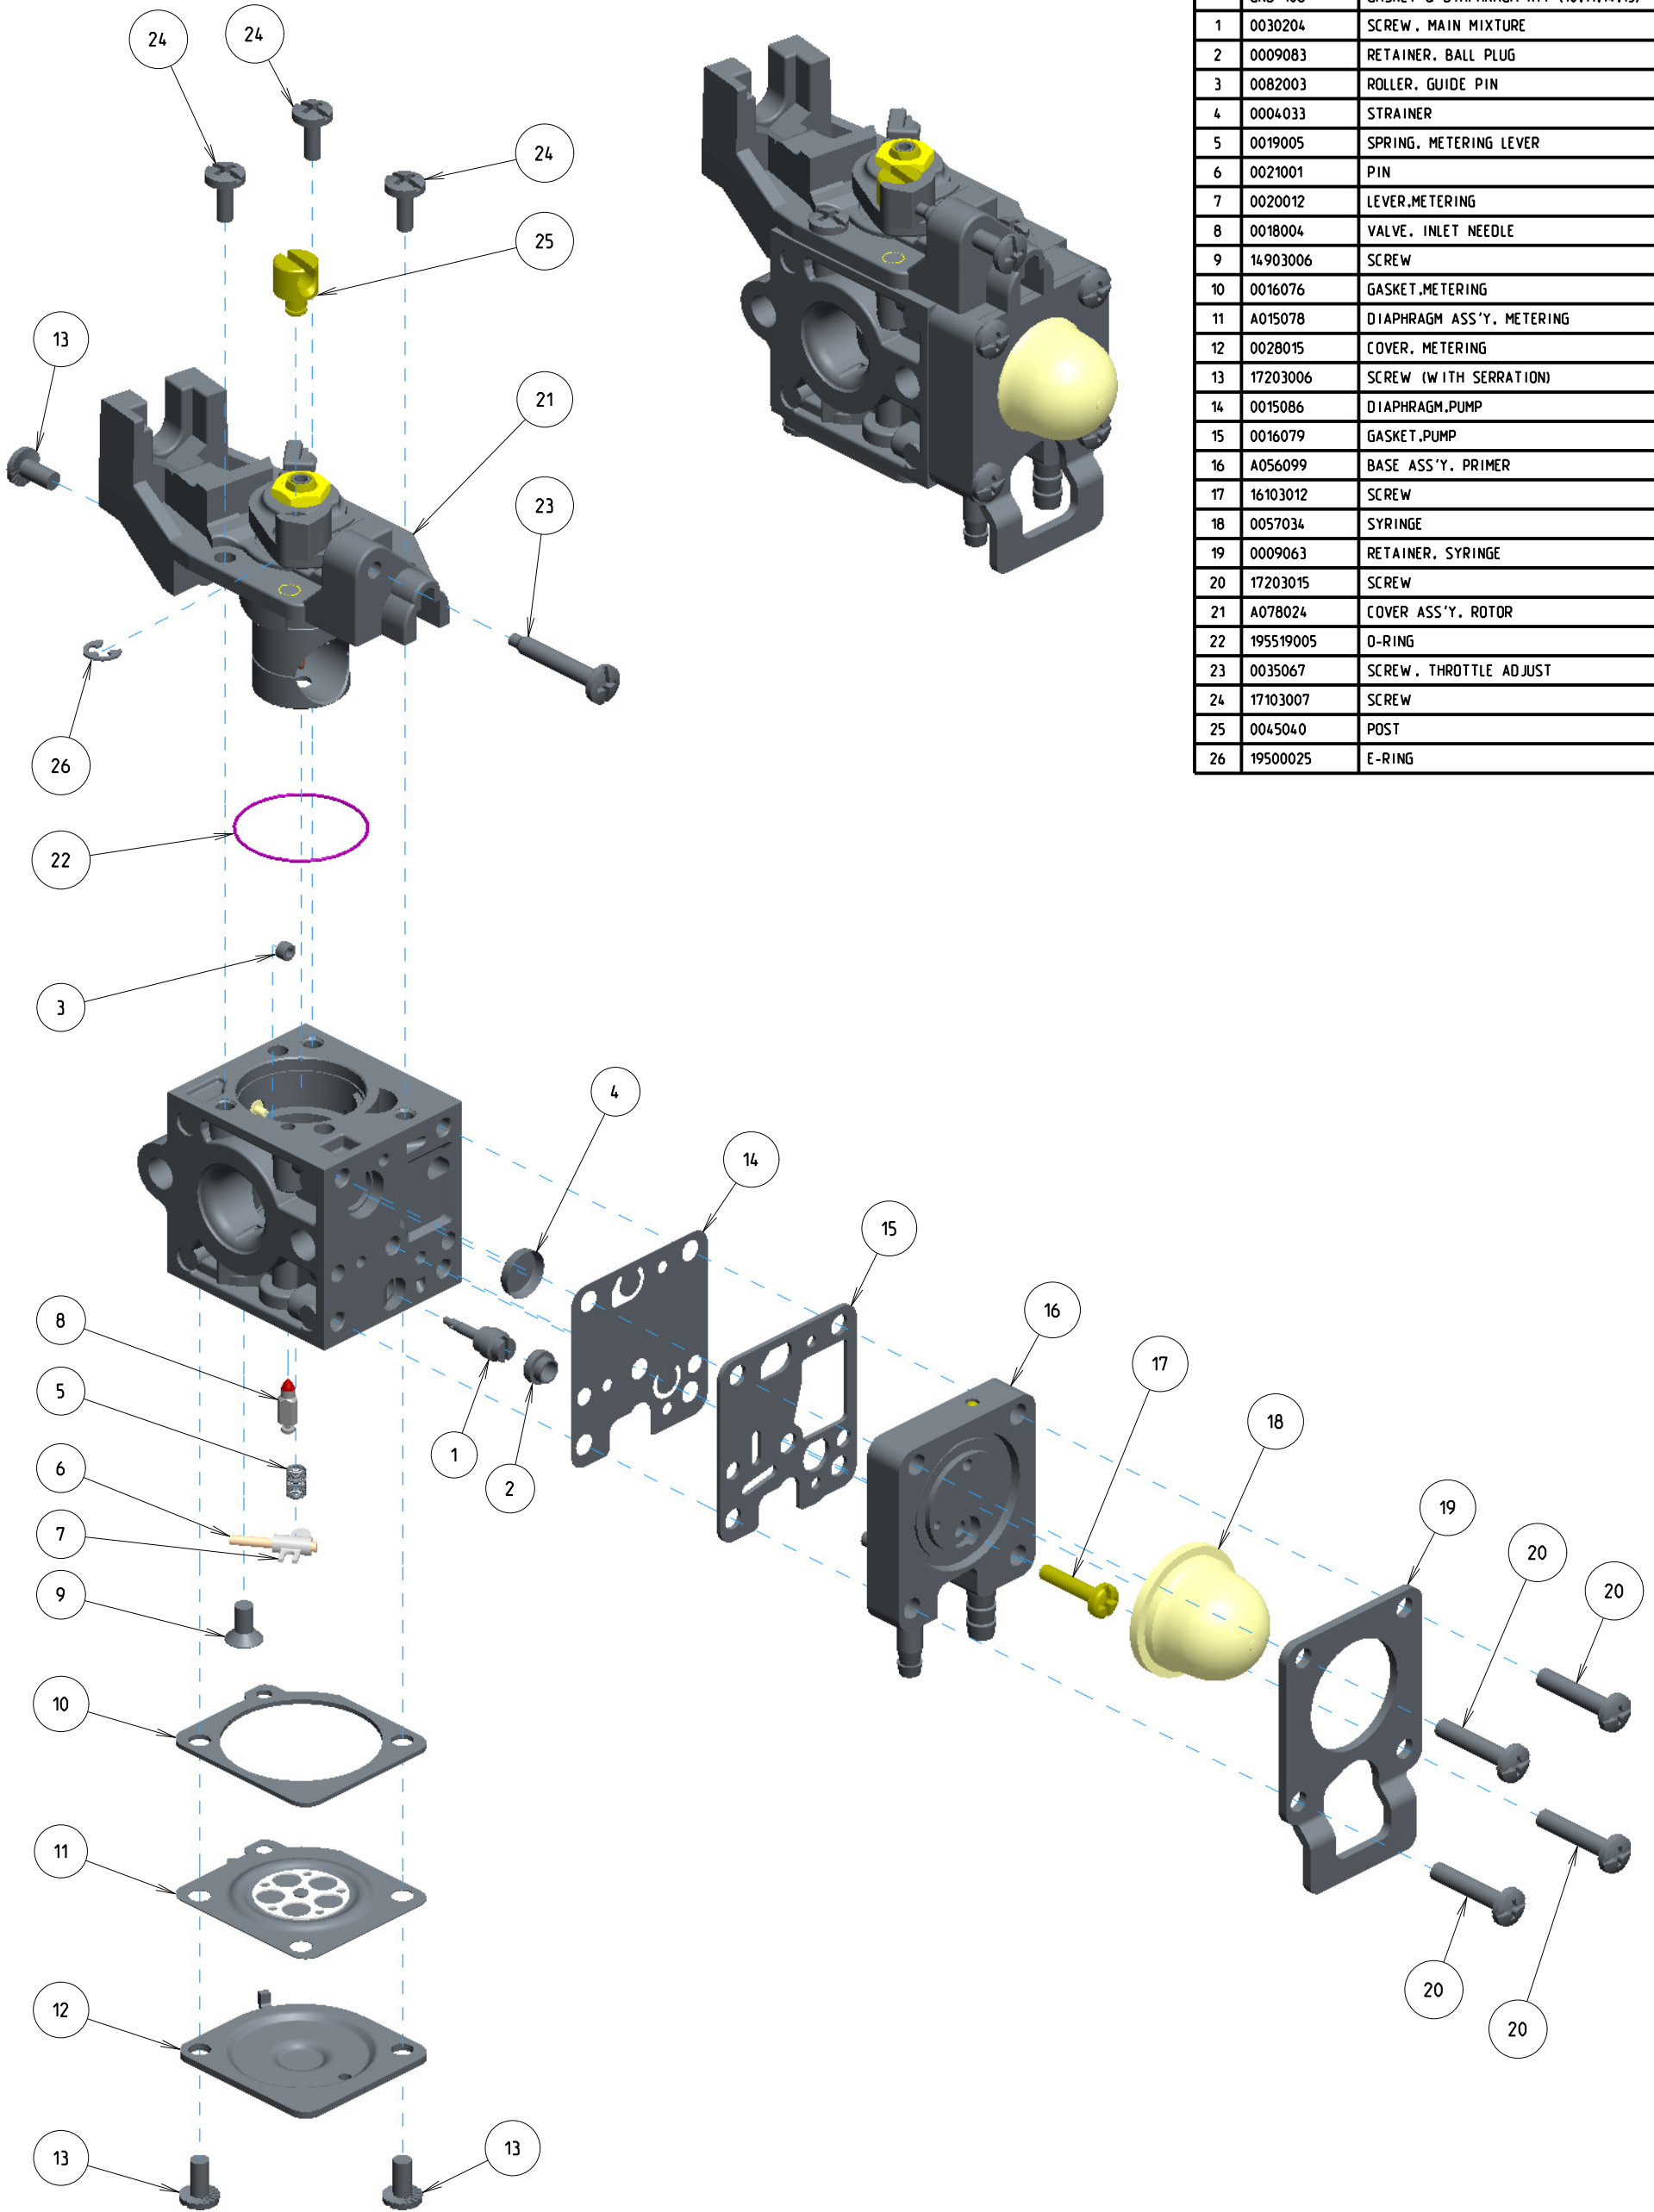

RB-K94

ITEM	ZAMA PART NR.	DESCRIPTION
	RB-K94	CARBURETOR ASSEMBLY
	RB-184	REBUILD KIT (3,4,5,6,7,8,10,11,14,15)
	GND-106	GASKET & DIAPHRAGM KIT (10,11,14,15)
1	0030204	SCREW, MAIN MIXTURE
2	0009083	RETAINER, BALL PLUG
3	0082003	ROLLER, GUIDE PIN
4	0004033	STRAINER
5	0019005	SPRING, METERING LEVER
6	0021001	PIN
7	0020012	LEVER, METERING
8	0018004	VALVE, INLET NEEDLE
9	14903006	SCREW
10	0016076	GASKET, METERING
11	A015078	DIAPHRAGM ASS'Y, METERING
12	0028015	COVER, METERING
13	17203006	SCREW (WITH SERRATION)
14	0015086	DIAPHRAGM, PUMP
15	0016079	GASKET, PUMP
16	A056099	BASE ASS'Y, PRIMER
17	16103012	SCREW
18	0057034	SYRINGE
19	0009063	RETAINER, SYRINGE
20	17203015	SCREW
21	A078024	COVER ASS'Y, ROTOR
22	195519005	O-RING
23	0035067	SCREW, THROTTLE ADJUST
24	17103007	SCREW
25	0045040	POST
26	19500025	E-RING