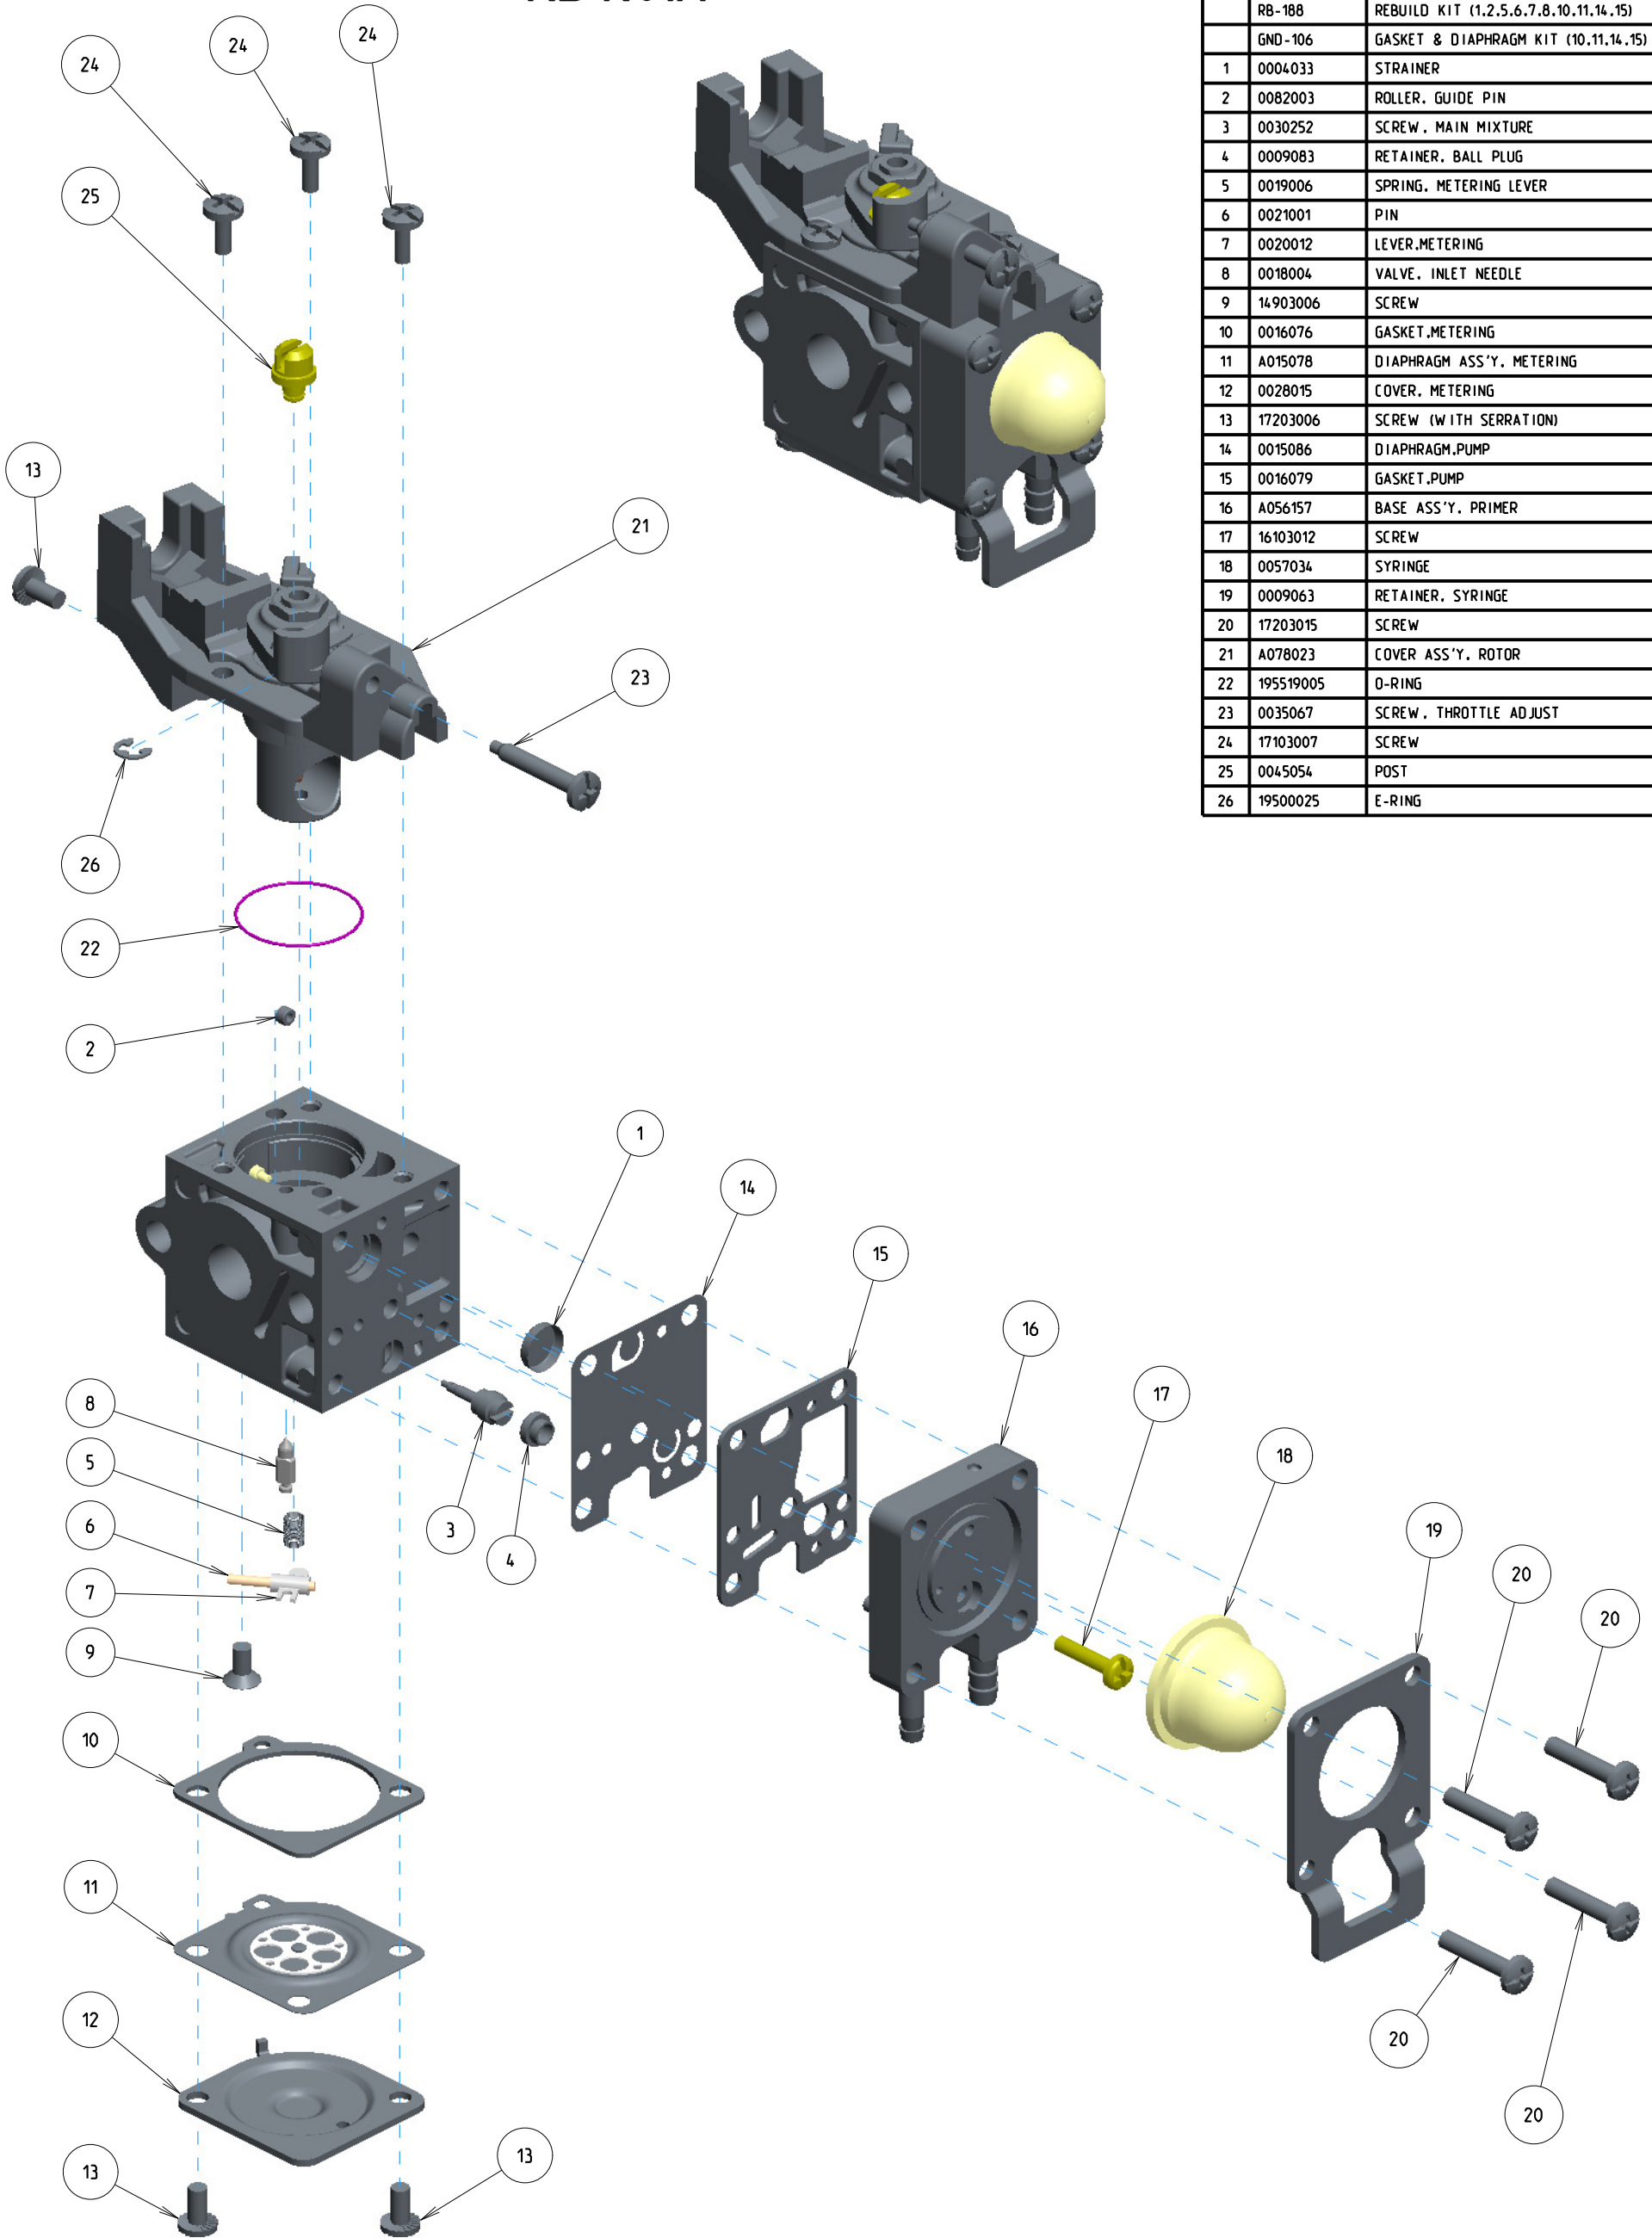

# RB-K91A

ITEM	ZAMA PART NR.	DESCRIPTION
	RB-K91A	CARBURETOR ASSEMBLY
	RB-188	REBUILD KIT (1,2,5,6,7,8,10,11,14,15)
	GND-106	GASKET & DIAPHRAGM KIT (10,11,14,15)
1	0004033	STRAINER
2	0082003	ROLLER, GUIDE PIN
3	0030252	SCREW, MAIN MIXTURE
4	0009083	RETAINER, BALL PLUG
5	0019006	SPRING, METERING LEVER
6	0021001	PIN
7	0020012	LEVER, METERING
8	0018004	VALVE, INLET NEEDLE
9	14903006	SCREW
10	0016076	GASKET, METERING
11	A015078	DIAPHRAGM ASS'Y, METERING
12	0028015	COVER, METERING
13	17203006	SCREW (WITH SERRATION)
14	0015086	DIAPHRAGM, PUMP
15	0016079	GASKET, PUMP
16	A056157	BASE ASS'Y, PRIMER
17	16103012	SCREW
18	0057034	SYRINGE
19	0009063	RETAINER, SYRINGE
20	17203015	SCREW
21	A078023	COVER ASS'Y, ROTOR
22	195519005	O-RING
23	0035067	SCREW, THROTTLE ADJUST
24	17103007	SCREW
25	0045054	POST
26	19500025	E-RING