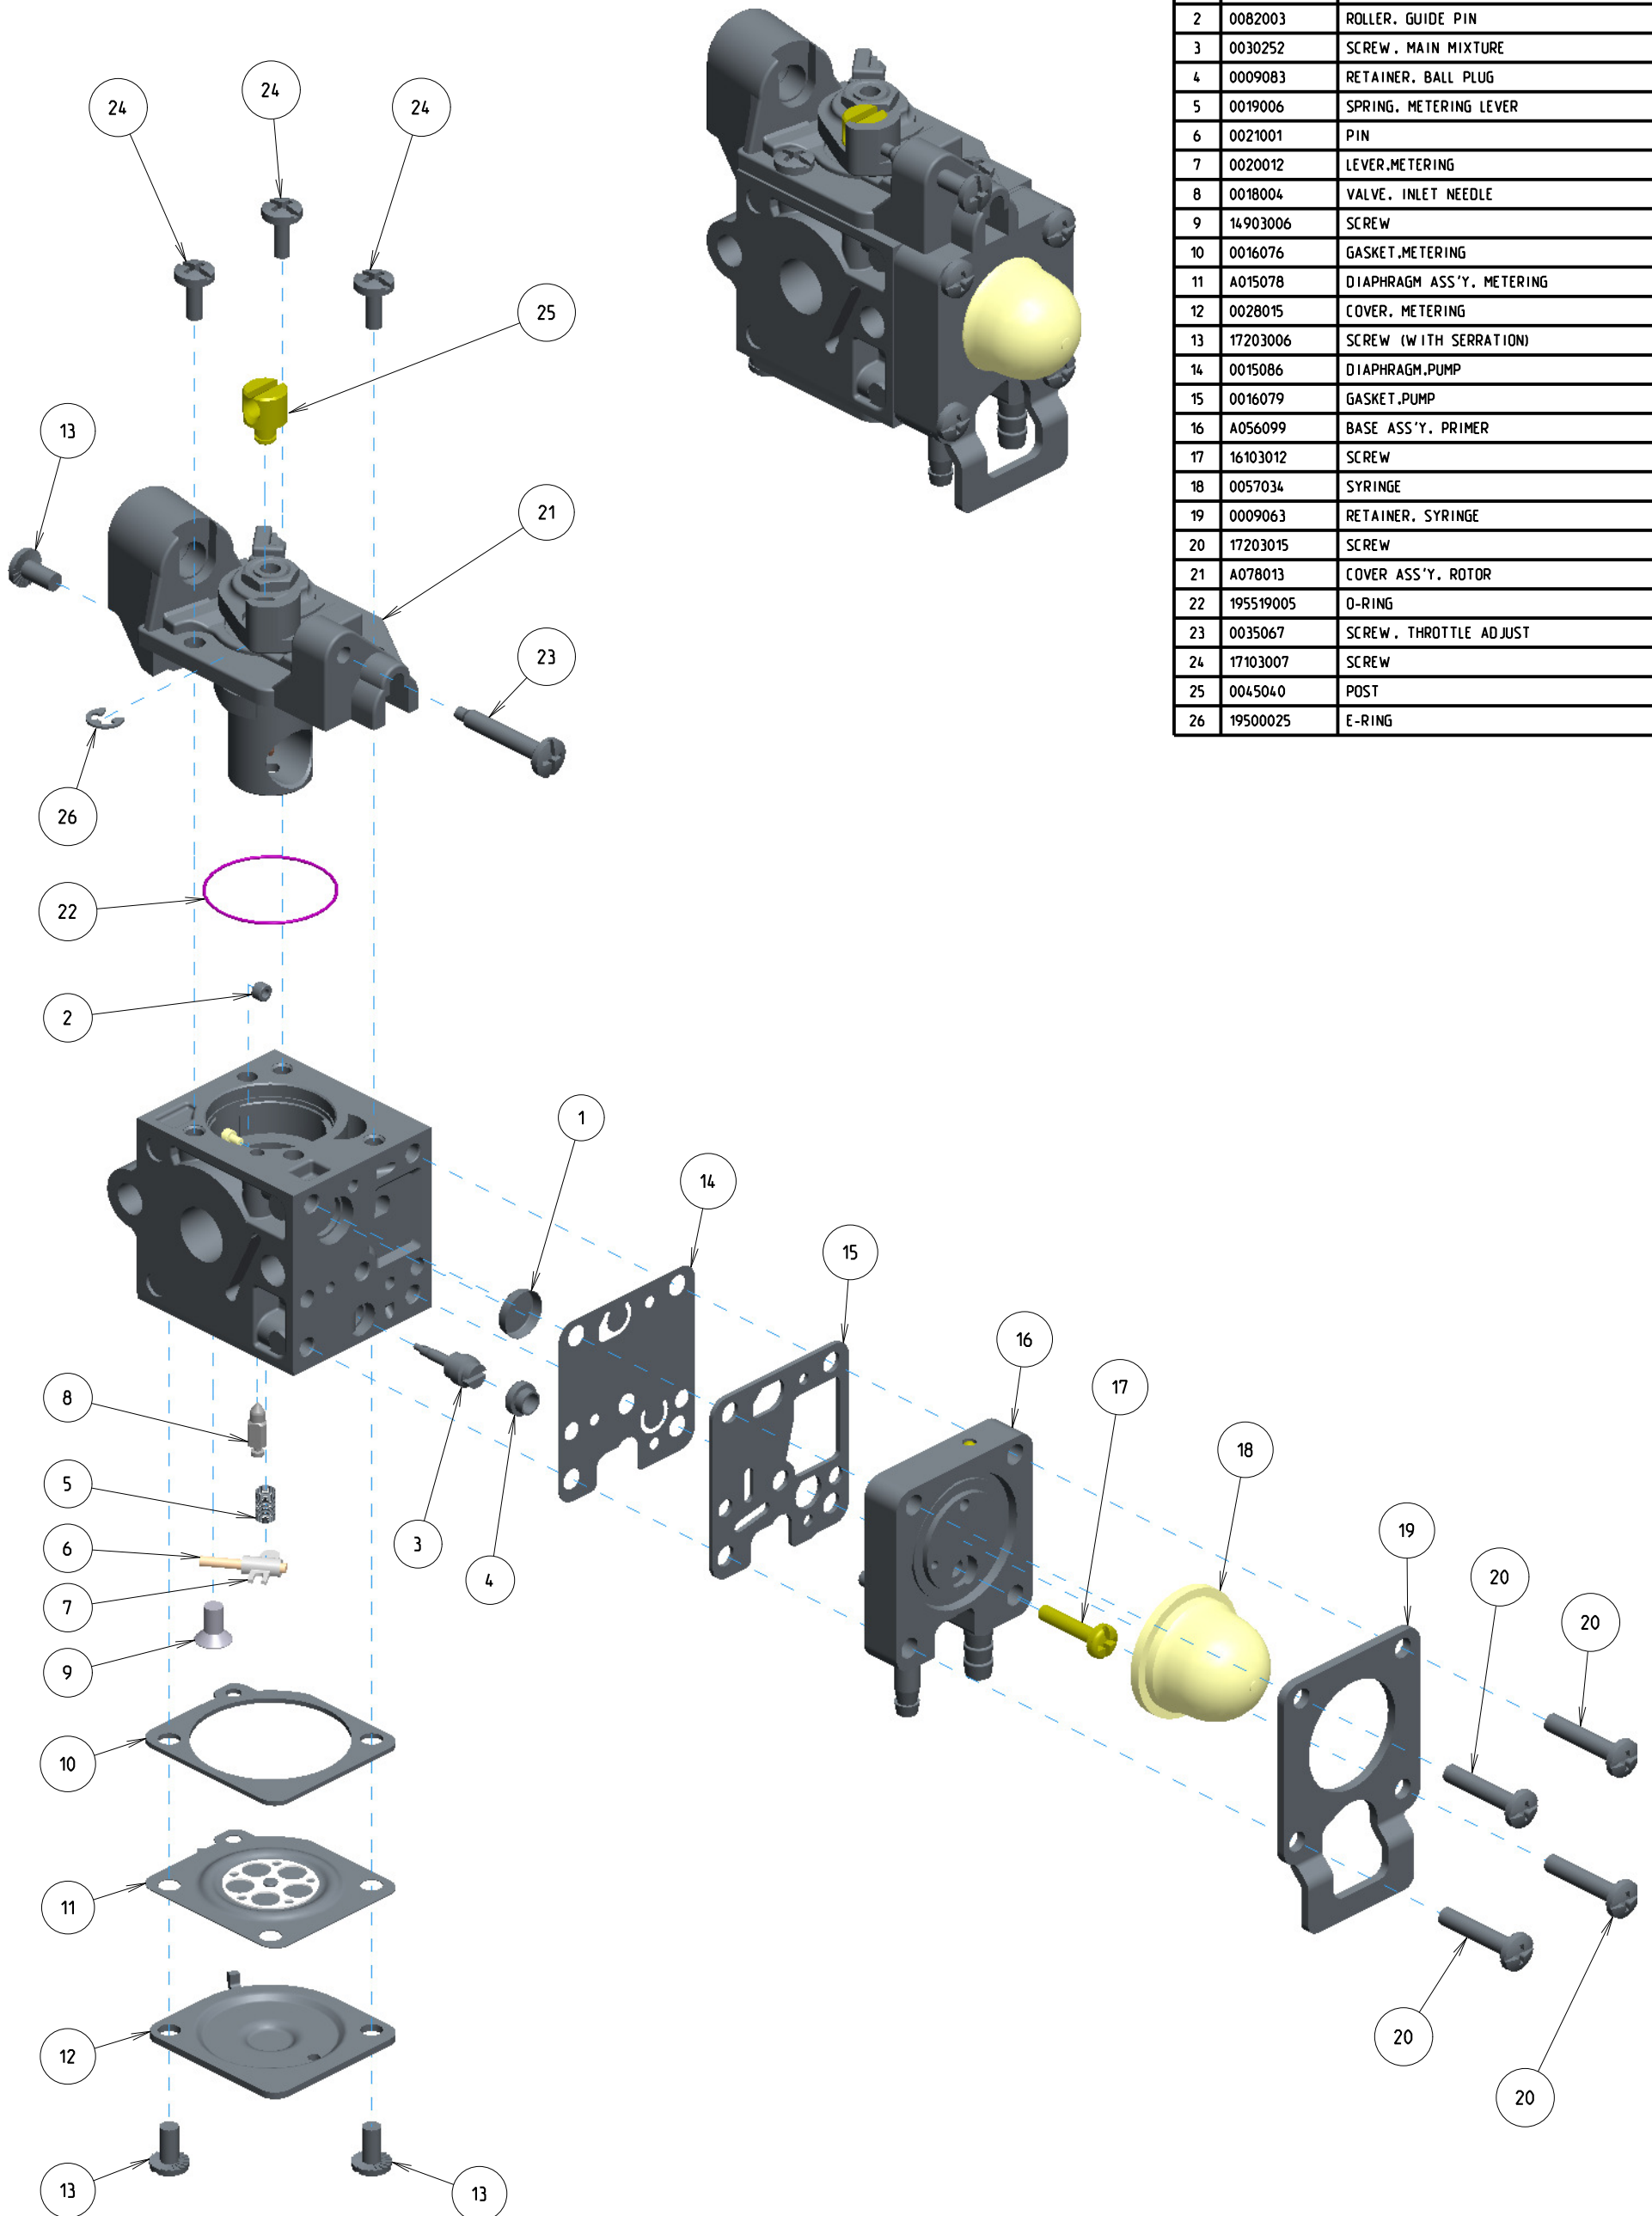

# RB-K88

ITEM	ZAMA PART NR.	DESCRIPTION
	RB-K88	CARBURETOR ASSEMBLY
	RB-188	REBUILD KIT (1,2,5,6,7,8,10,11,14,15)
	GND-106	GASKET & DIAPHRAGM KIT (10,11,14,15)
1	0004033	STRAINER
2	0082003	ROLLER, GUIDE PIN
3	0030252	SCREW, MAIN MIXTURE
4	0009083	RETAINER, BALL PLUG
5	0019006	SPRING, METERING LEVER
6	0021001	PIN
7	0020012	LEVER, METERING
8	0018004	VALVE, INLET NEEDLE
9	14903006	SCREW
10	0016076	GASKET, METERING
11	A015078	DIAPHRAGM ASS'Y, METERING
12	0028015	COVER, METERING
13	17203006	SCREW (WITH SERRATION)
14	0015086	DIAPHRAGM, PUMP
15	0016079	GASKET, PUMP
16	A056099	BASE ASS'Y, PRIMER
17	16103012	SCREW
18	0057034	SYRINGE
19	0009063	RETAINER, SYRINGE
20	17203015	SCREW
21	A078013	COVER ASS'Y, ROTOR
22	195519005	O-RING
23	0035067	SCREW, THROTTLE ADJUST
24	17103007	SCREW
25	0045040	POST
26	19500025	E-RING