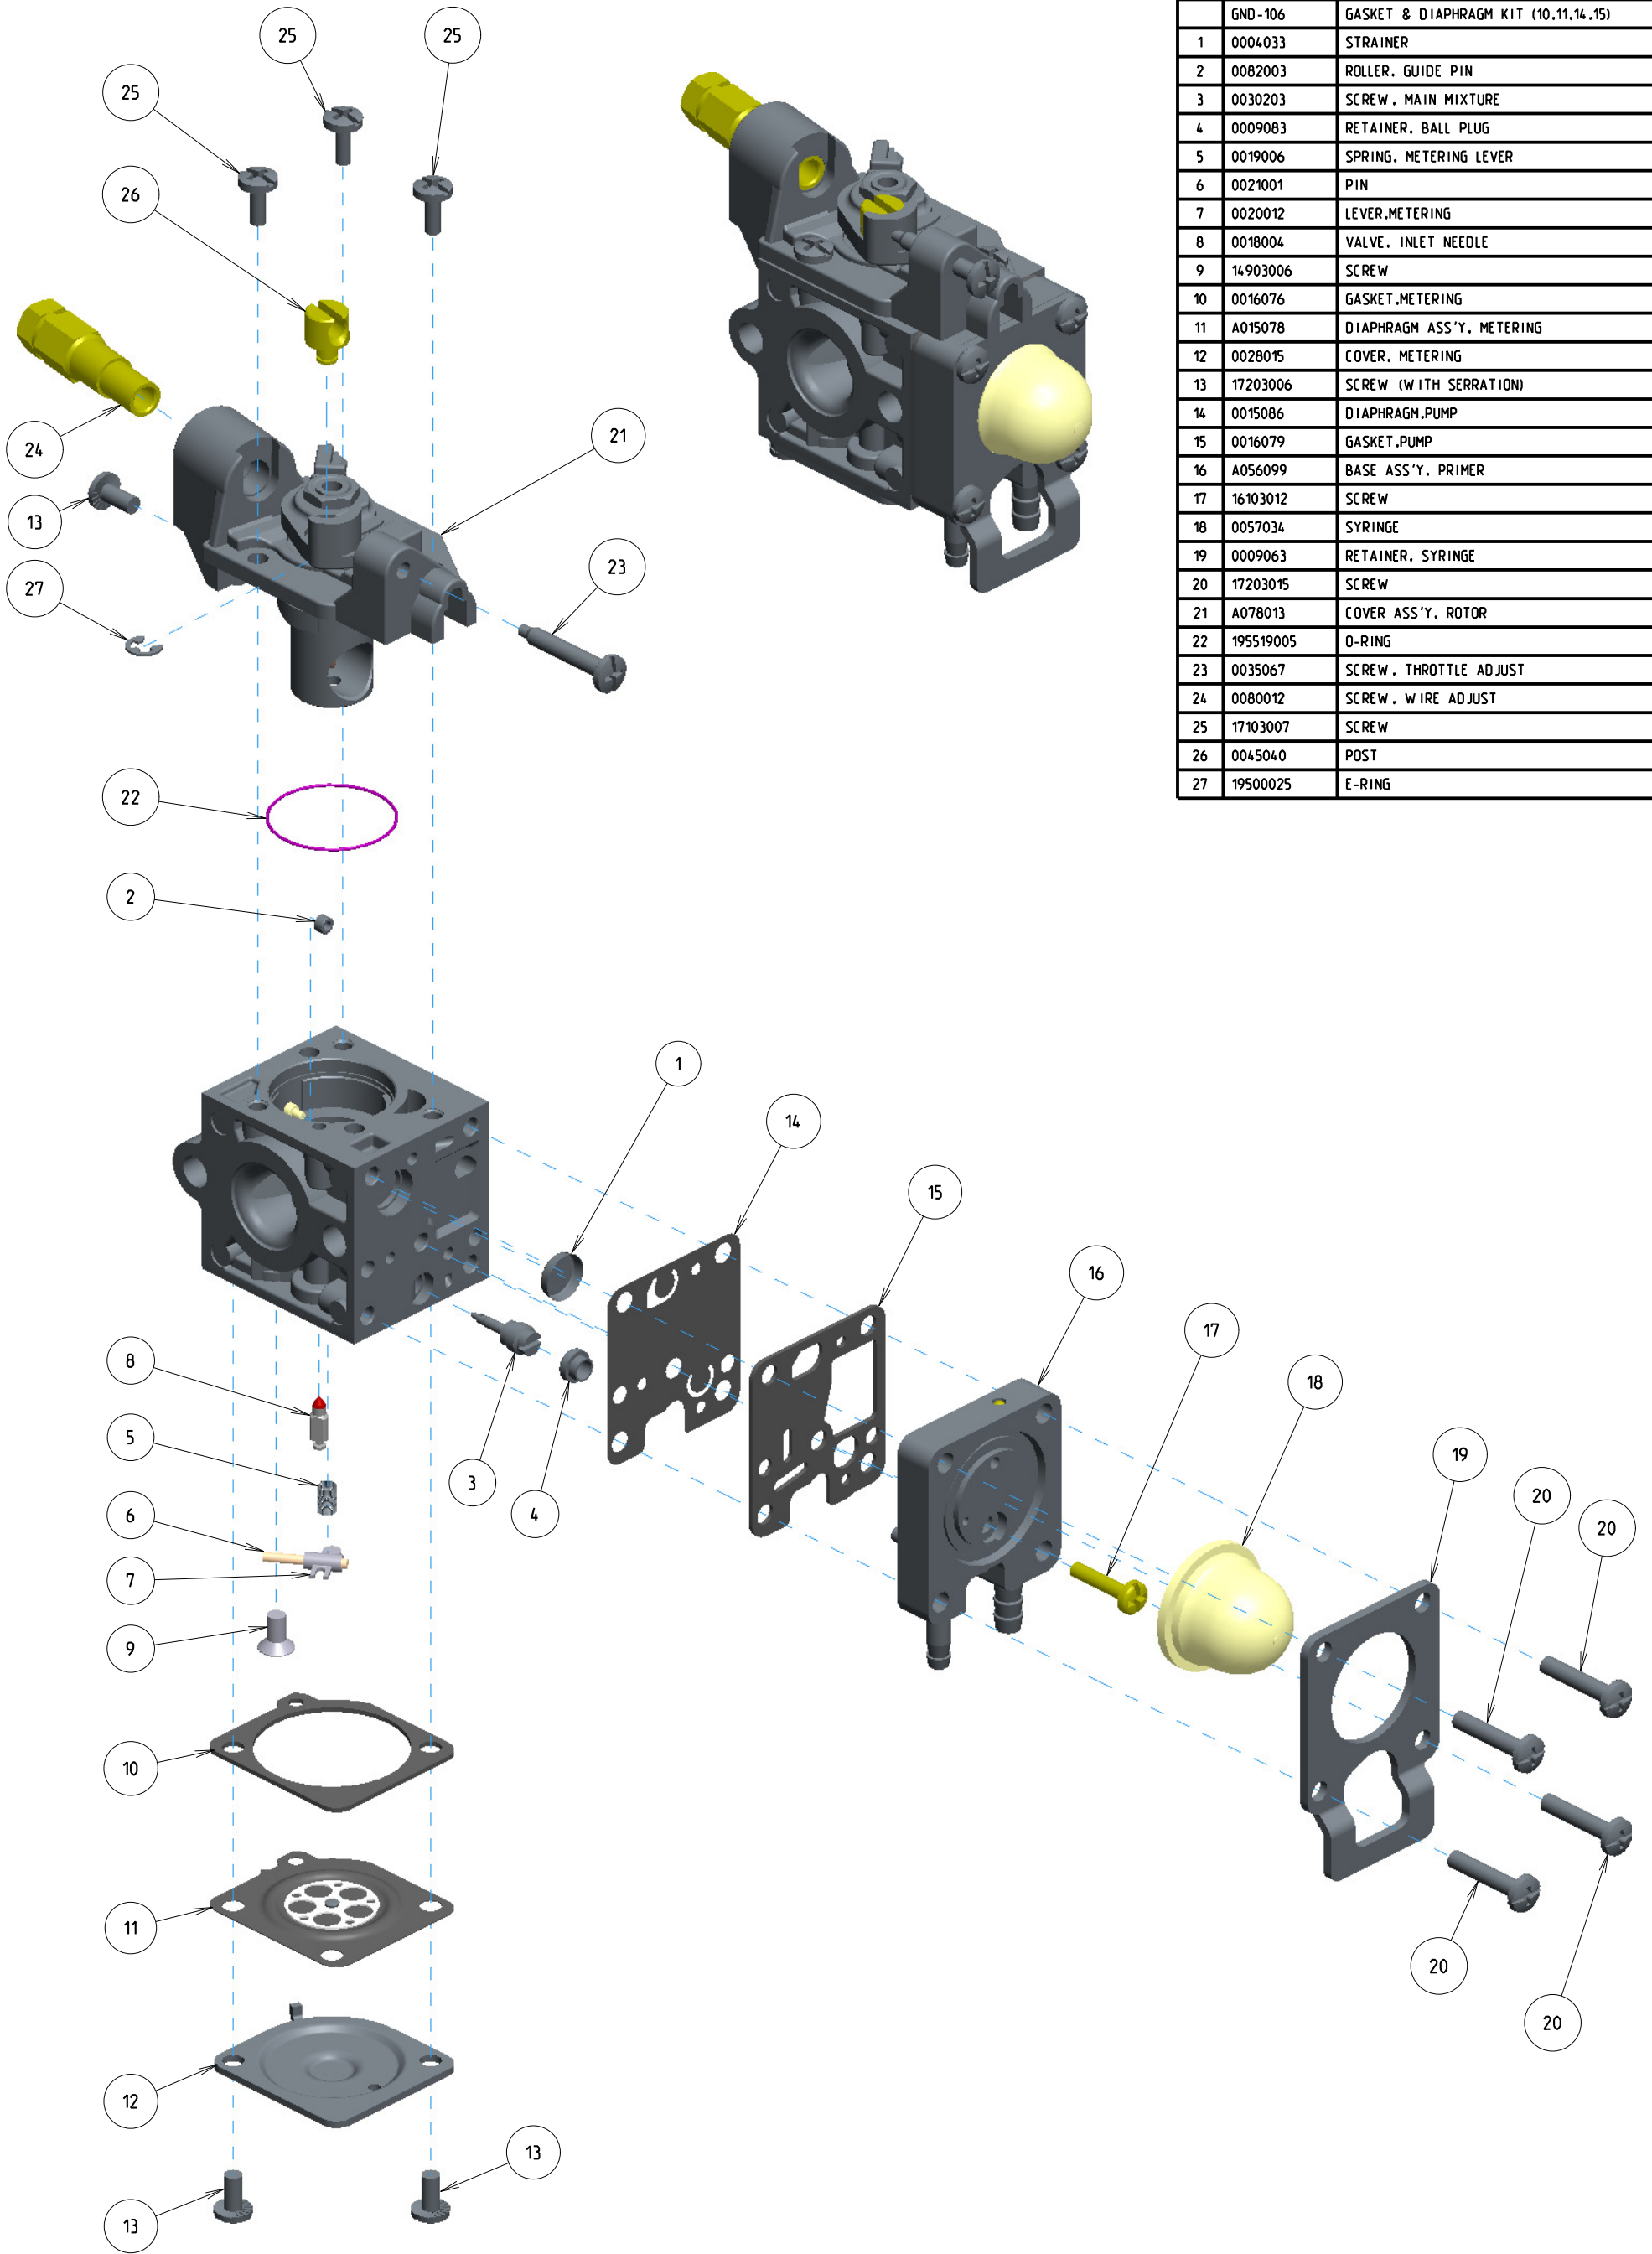

# RB-K87

ITEM	ZAMA PART NR.	DESCRIPTION
	RB-K87	CARBURETOR ASSEMBLY
	RB-188	REBUILD KIT (1,2,5,6,7,8,10,11,14,15)
	GND-106	GASKET & DIAPHRAGM KIT (10,11,14,15)
1	0004033	STRAINER
2	0082003	ROLLER, GUIDE PIN
3	0030203	SCREW, MAIN MIXTURE
4	0009083	RETAINER, BALL PLUG
5	0019006	SPRING, METERING LEVER
6	0021001	PIN
7	0020012	LEVER, METERING
8	0018004	VALVE, INLET NEEDLE
9	14903006	SCREW
10	0016076	GASKET, METERING
11	A015078	DIAPHRAGM ASS'Y, METERING
12	0028015	COVER, METERING
13	17203006	SCREW (WITH SERRATION)
14	0015086	DIAPHRAGM, PUMP
15	0016079	GASKET, PUMP
16	A056099	BASE ASS'Y, PRIMER
17	16103012	SCREW
18	0057034	SYRINGE
19	0009063	RETAINER, SYRINGE
20	17203015	SCREW
21	A078013	COVER ASS'Y, ROTOR
22	195519005	O-RING
23	0035067	SCREW, THROTTLE ADJUST
24	0080012	SCREW, WIRE ADJUST
25	17103007	SCREW
26	0045040	POST
27	19500025	E-RING