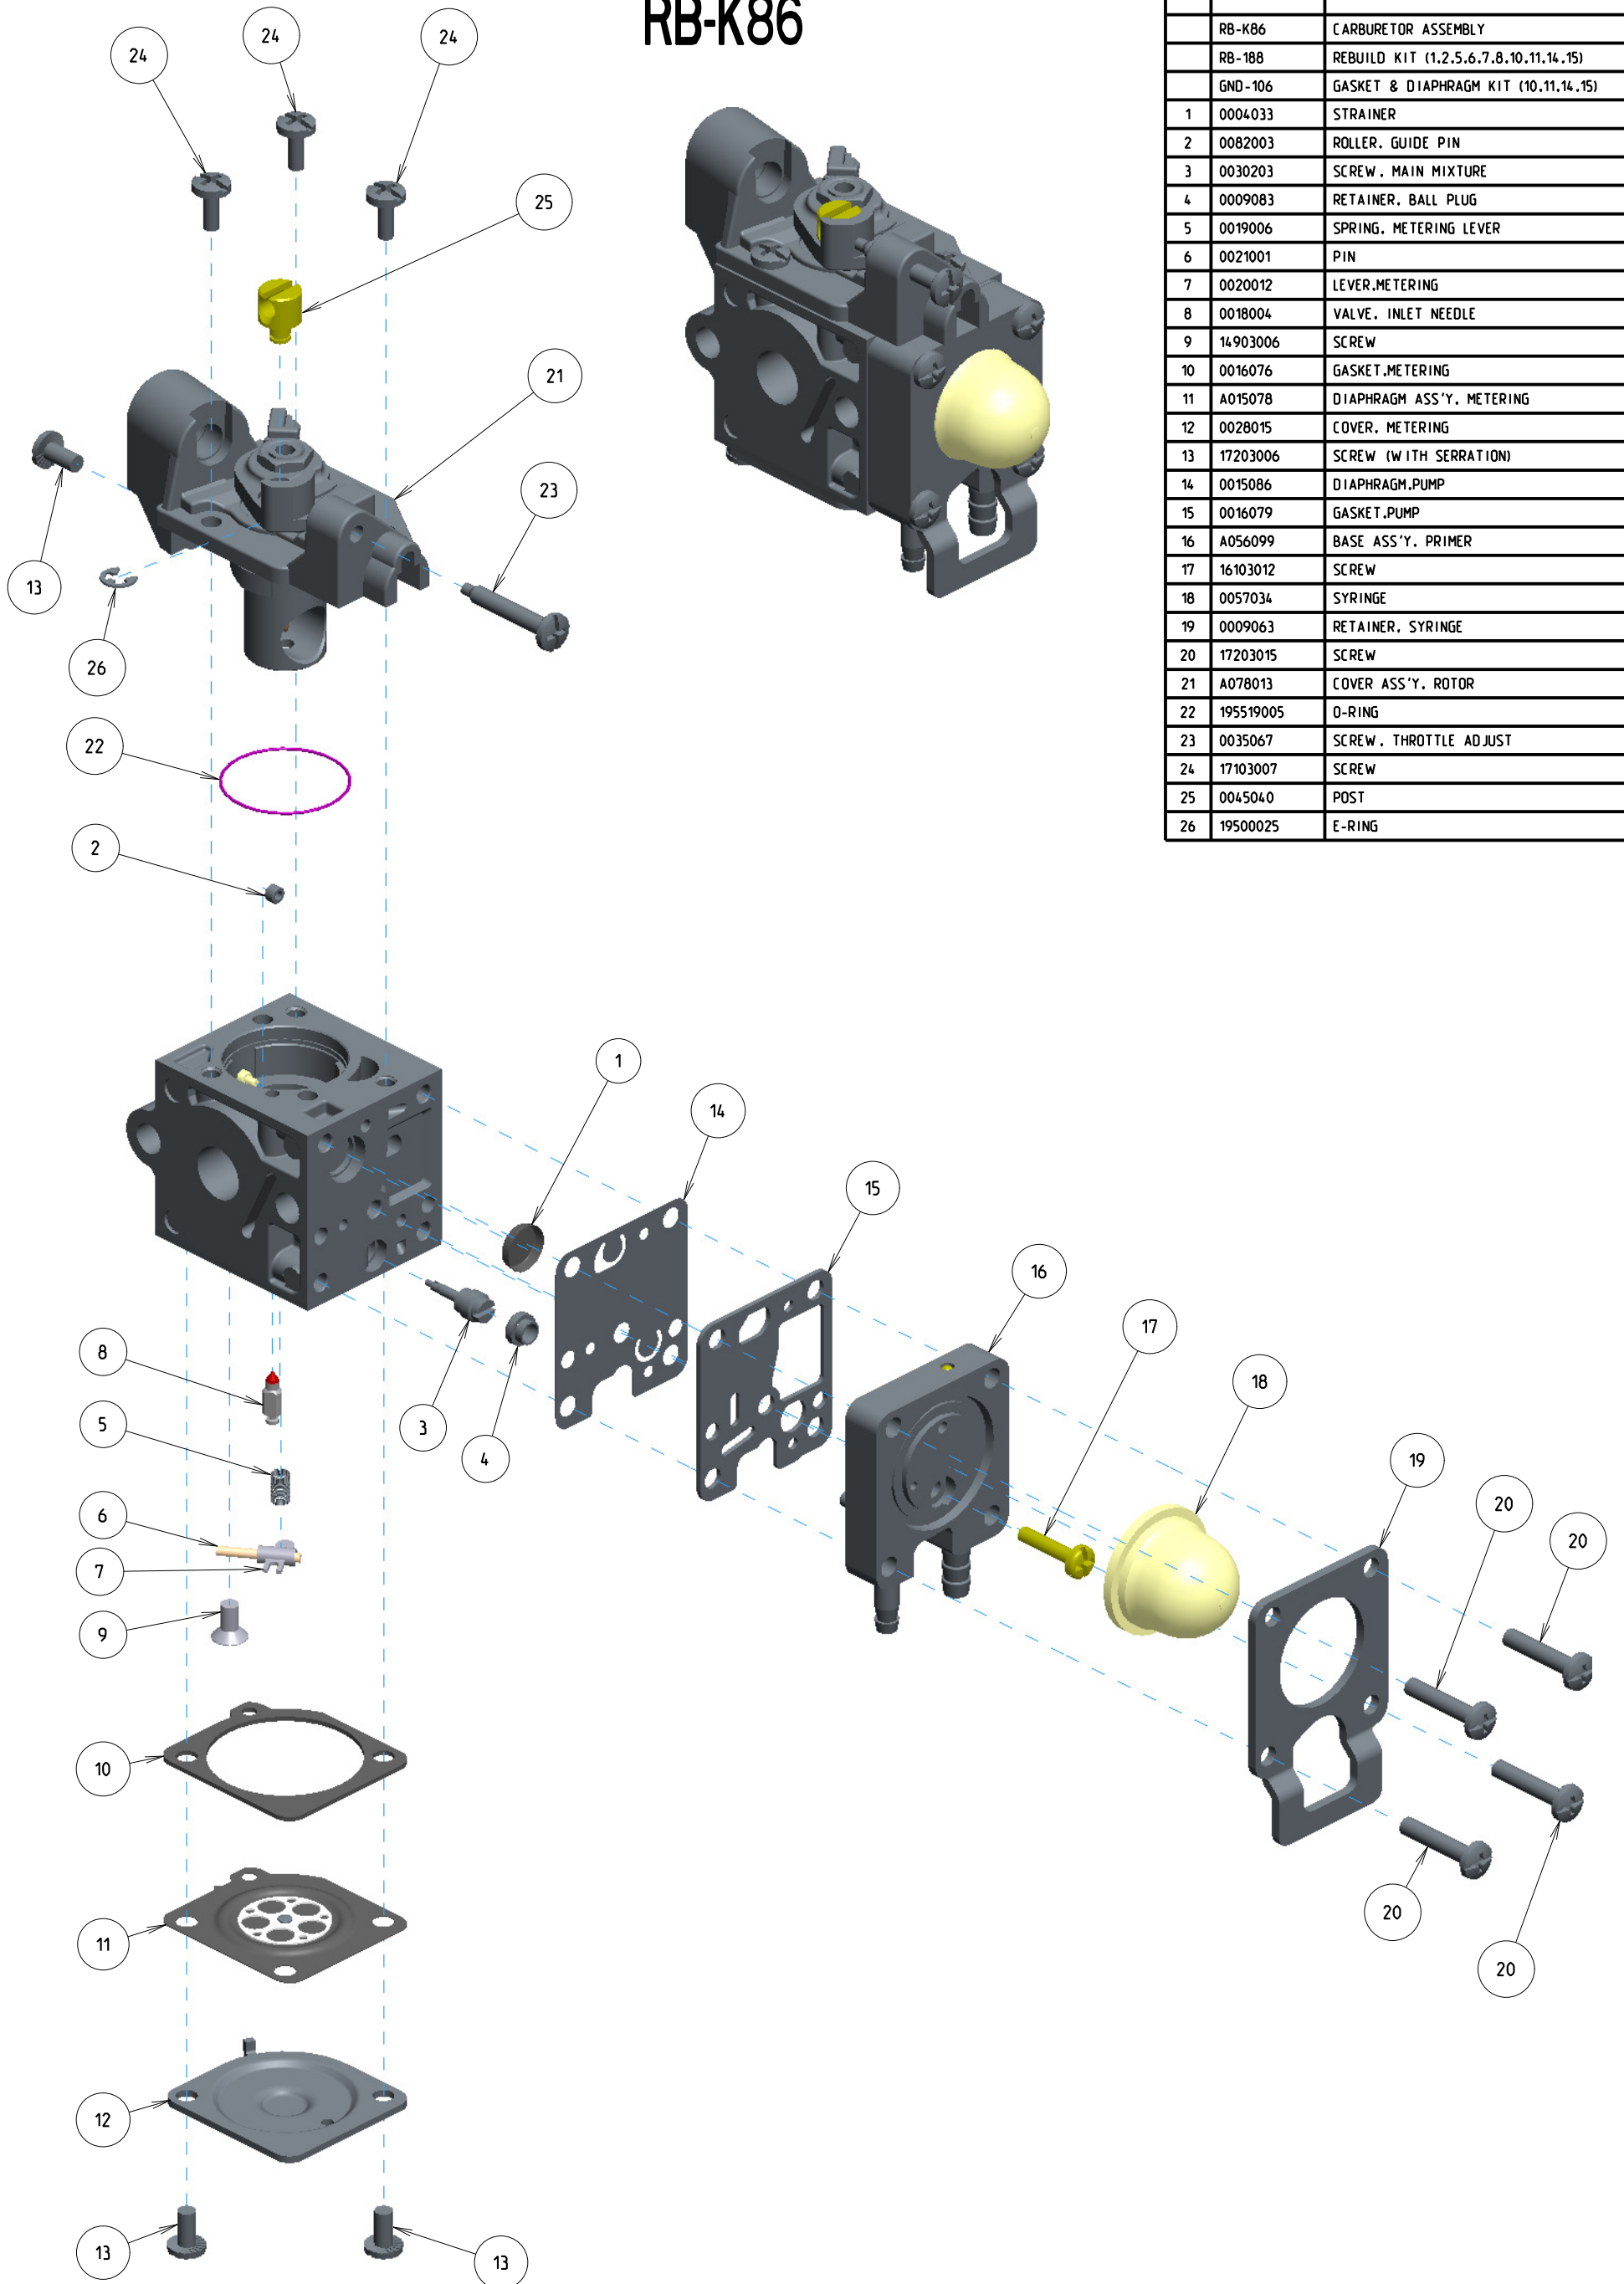

RB-K86

ITEM	ZAMA PART NR.	DESCRIPTION
	RB-K86	CARBURETOR ASSEMBLY
	RB-188	REBUILD KIT (1,2,5,6,7,8,10,11,14,15)
	GND-106	GASKET & DIAPHRAGM KIT (10,11,14,15)
1	0004033	STRAINER
2	0082003	ROLLER, GUIDE PIN
3	0030203	SCREW, MAIN MIXTURE
4	0009083	RETAINER, BALL PLUG
5	0019006	SPRING, METERING LEVER
6	0021001	PIN
7	0020012	LEVER, METERING
8	0018004	VALVE, INLET NEEDLE
9	14903006	SCREW
10	0016076	GASKET, METERING
11	A015078	DIAPHRAGM ASS'Y, METERING
12	0028015	COVER, METERING
13	17203006	SCREW (WITH SERRATION)
14	0015086	DIAPHRAGM, PUMP
15	0016079	GASKET, PUMP
16	A056099	BASE ASS'Y, PRIMER
17	16103012	SCREW
18	0057034	SYRINGE
19	0009063	RETAINER, SYRINGE
20	17203015	SCREW
21	A078013	COVER ASS'Y, ROTOR
22	195519005	O-RING
23	0035067	SCREW, THROTTLE ADJUST
24	17103007	SCREW
25	0045040	POST
26	19500025	E-RING