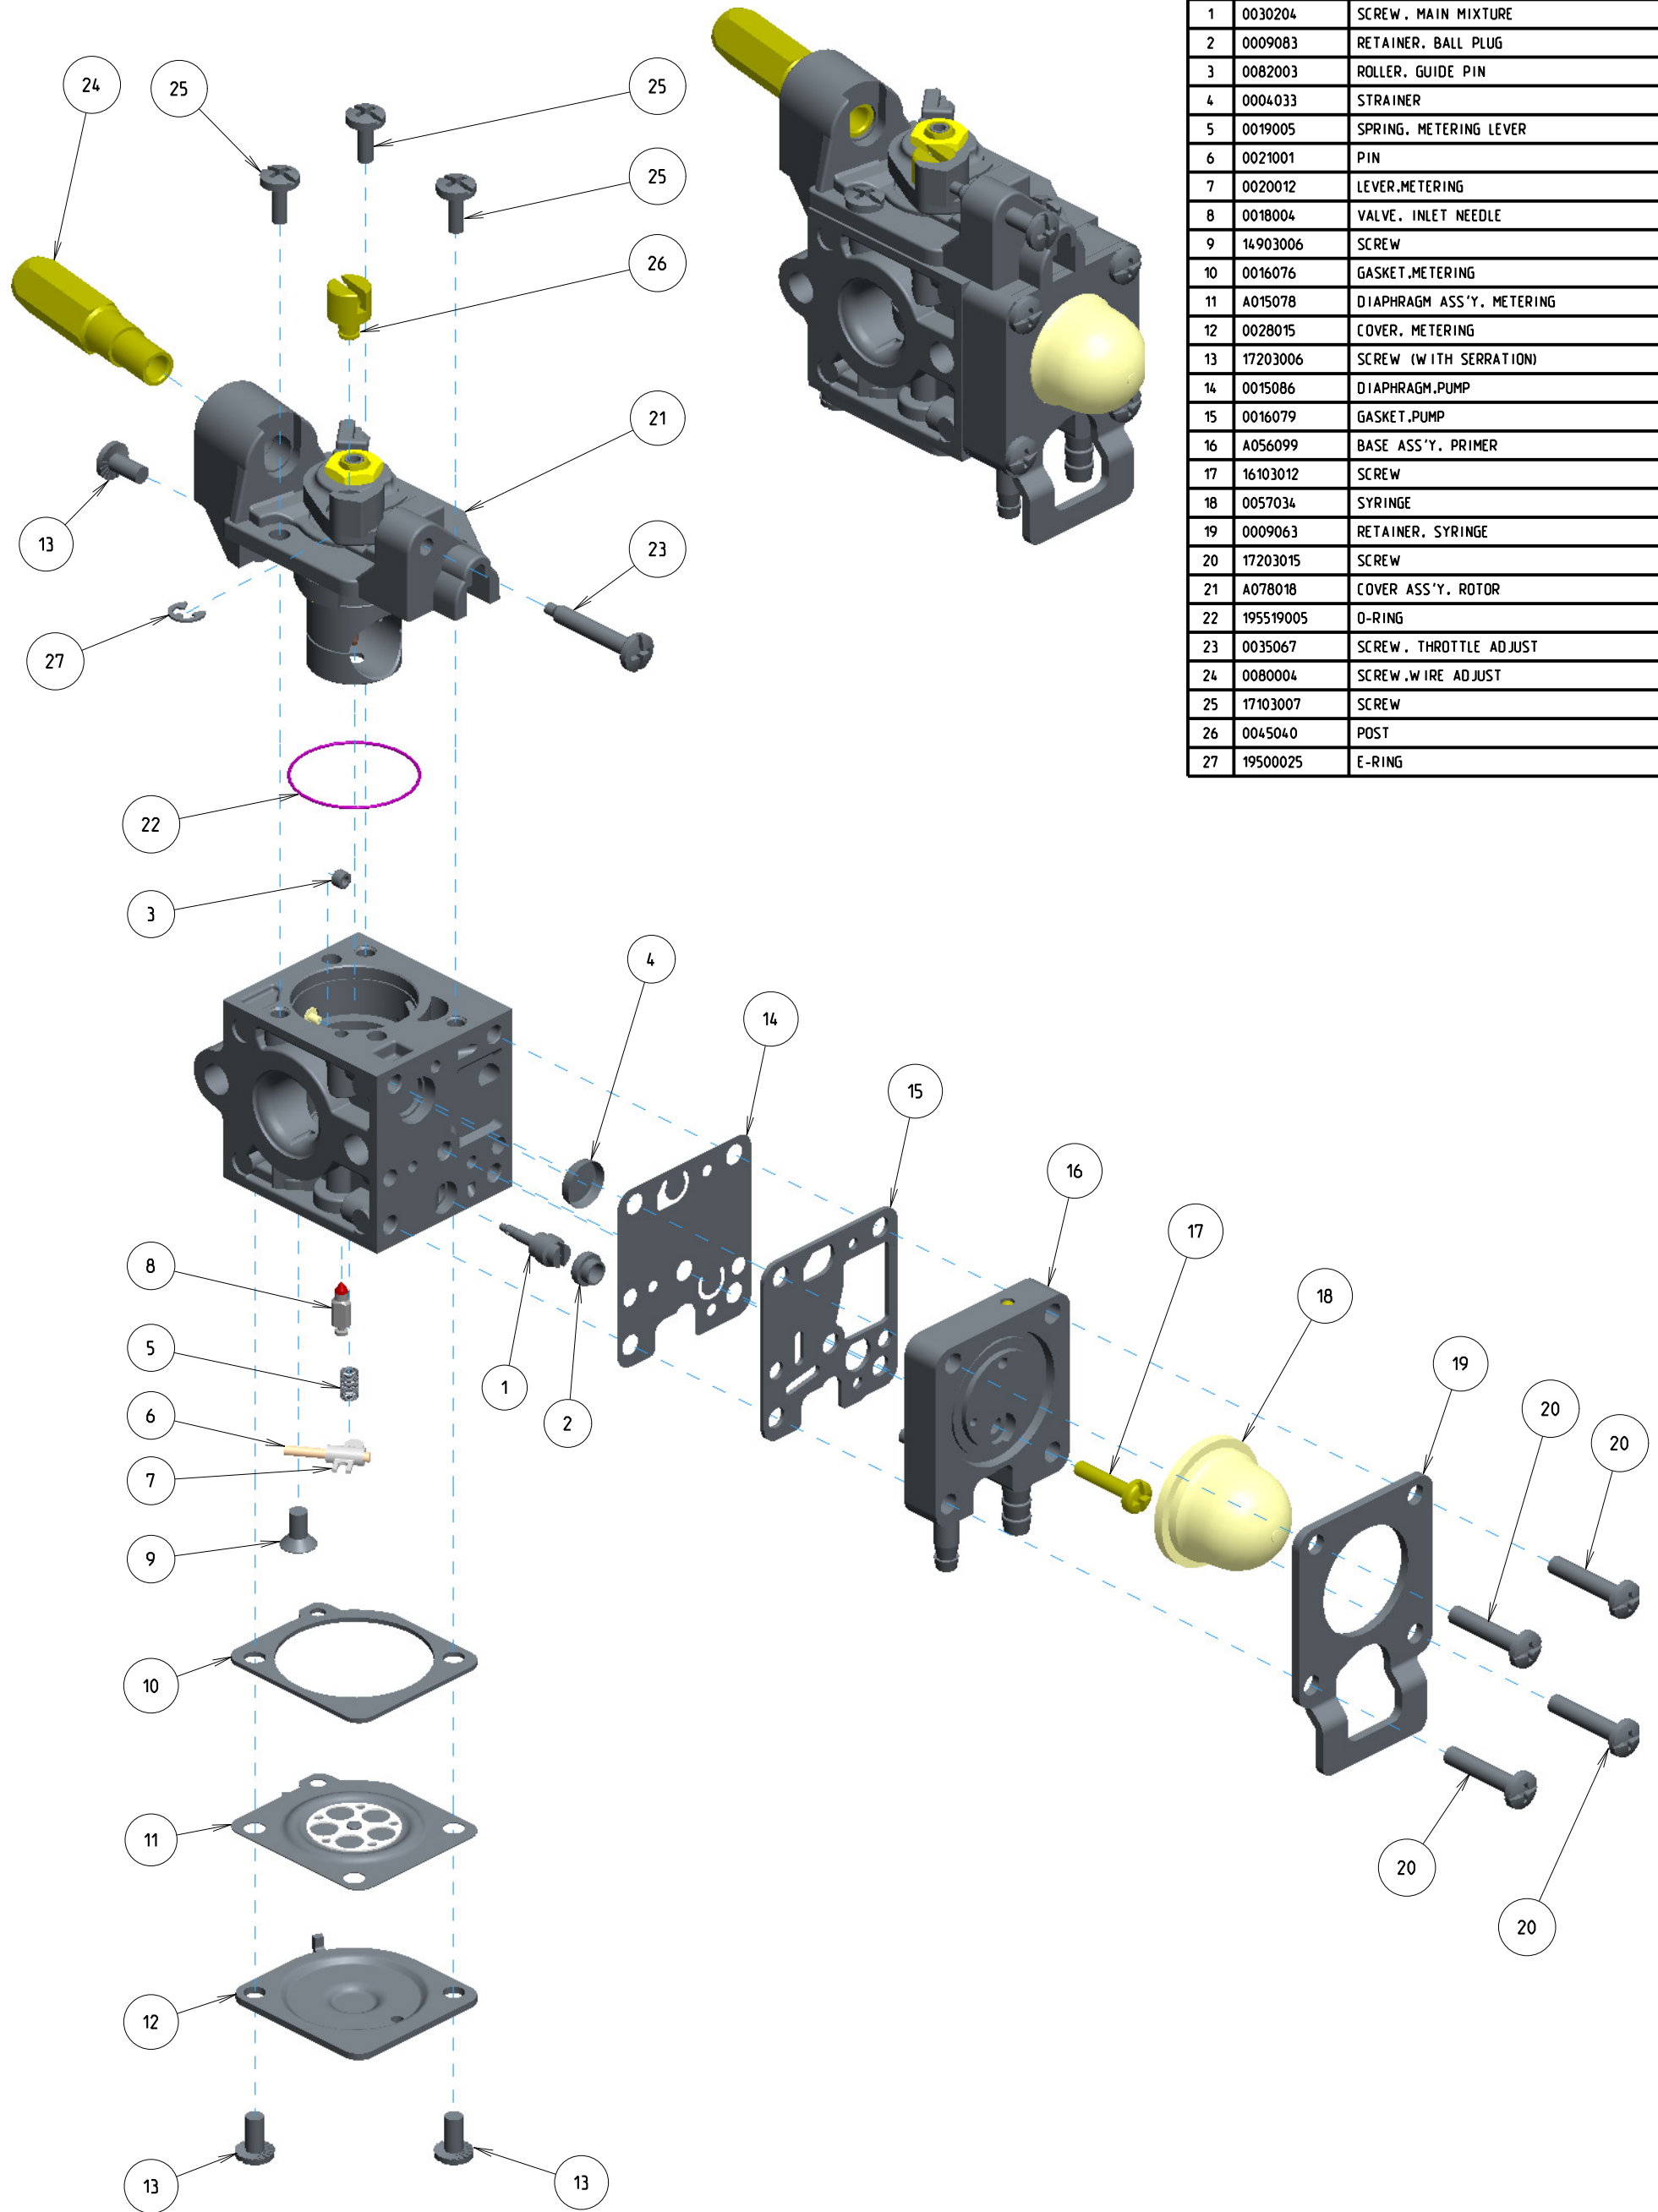

# RB-K84

ITEM	ZAMA PART NR.	DESCRIPTION
	RB-K84	CARBURETOR ASSEMBLY
	RB-184	REBUILD KIT (3.4.5.6.7.8.10.11.14.15)
	GND-106	GASKET & DIAPHRAGM KIT (10.11.14.15)
1	0030204	SCREW, MAIN MIXTURE
2	0009083	RETAINER, BALL PLUG
3	0082003	ROLLER, GUIDE PIN
4	0004033	STRAINER
5	0019005	SPRING, METERING LEVER
6	0021001	PIN
7	0020012	LEVER, METERING
8	0018004	VALVE, INLET NEEDLE
9	14903006	SCREW
10	0016076	GASKET, METERING
11	A015078	DIAPHRAGM ASS'Y, METERING
12	0028015	COVER, METERING
13	17203006	SCREW (WITH SERRATION)
14	0015086	DIAPHRAGM, PUMP
15	0016079	GASKET, PUMP
16	A056099	BASE ASS'Y, PRIMER
17	16103012	SCREW
18	0057034	SYRINGE
19	0009063	RETAINER, SYRINGE
20	17203015	SCREW
21	A078018	COVER ASS'Y, ROTOR
22	195519005	O-RING
23	0035067	SCREW, THROTTLE ADJUST
24	0080004	SCREW, WIRE ADJUST
25	17103007	SCREW
26	0045040	POST
27	19500025	E-RING