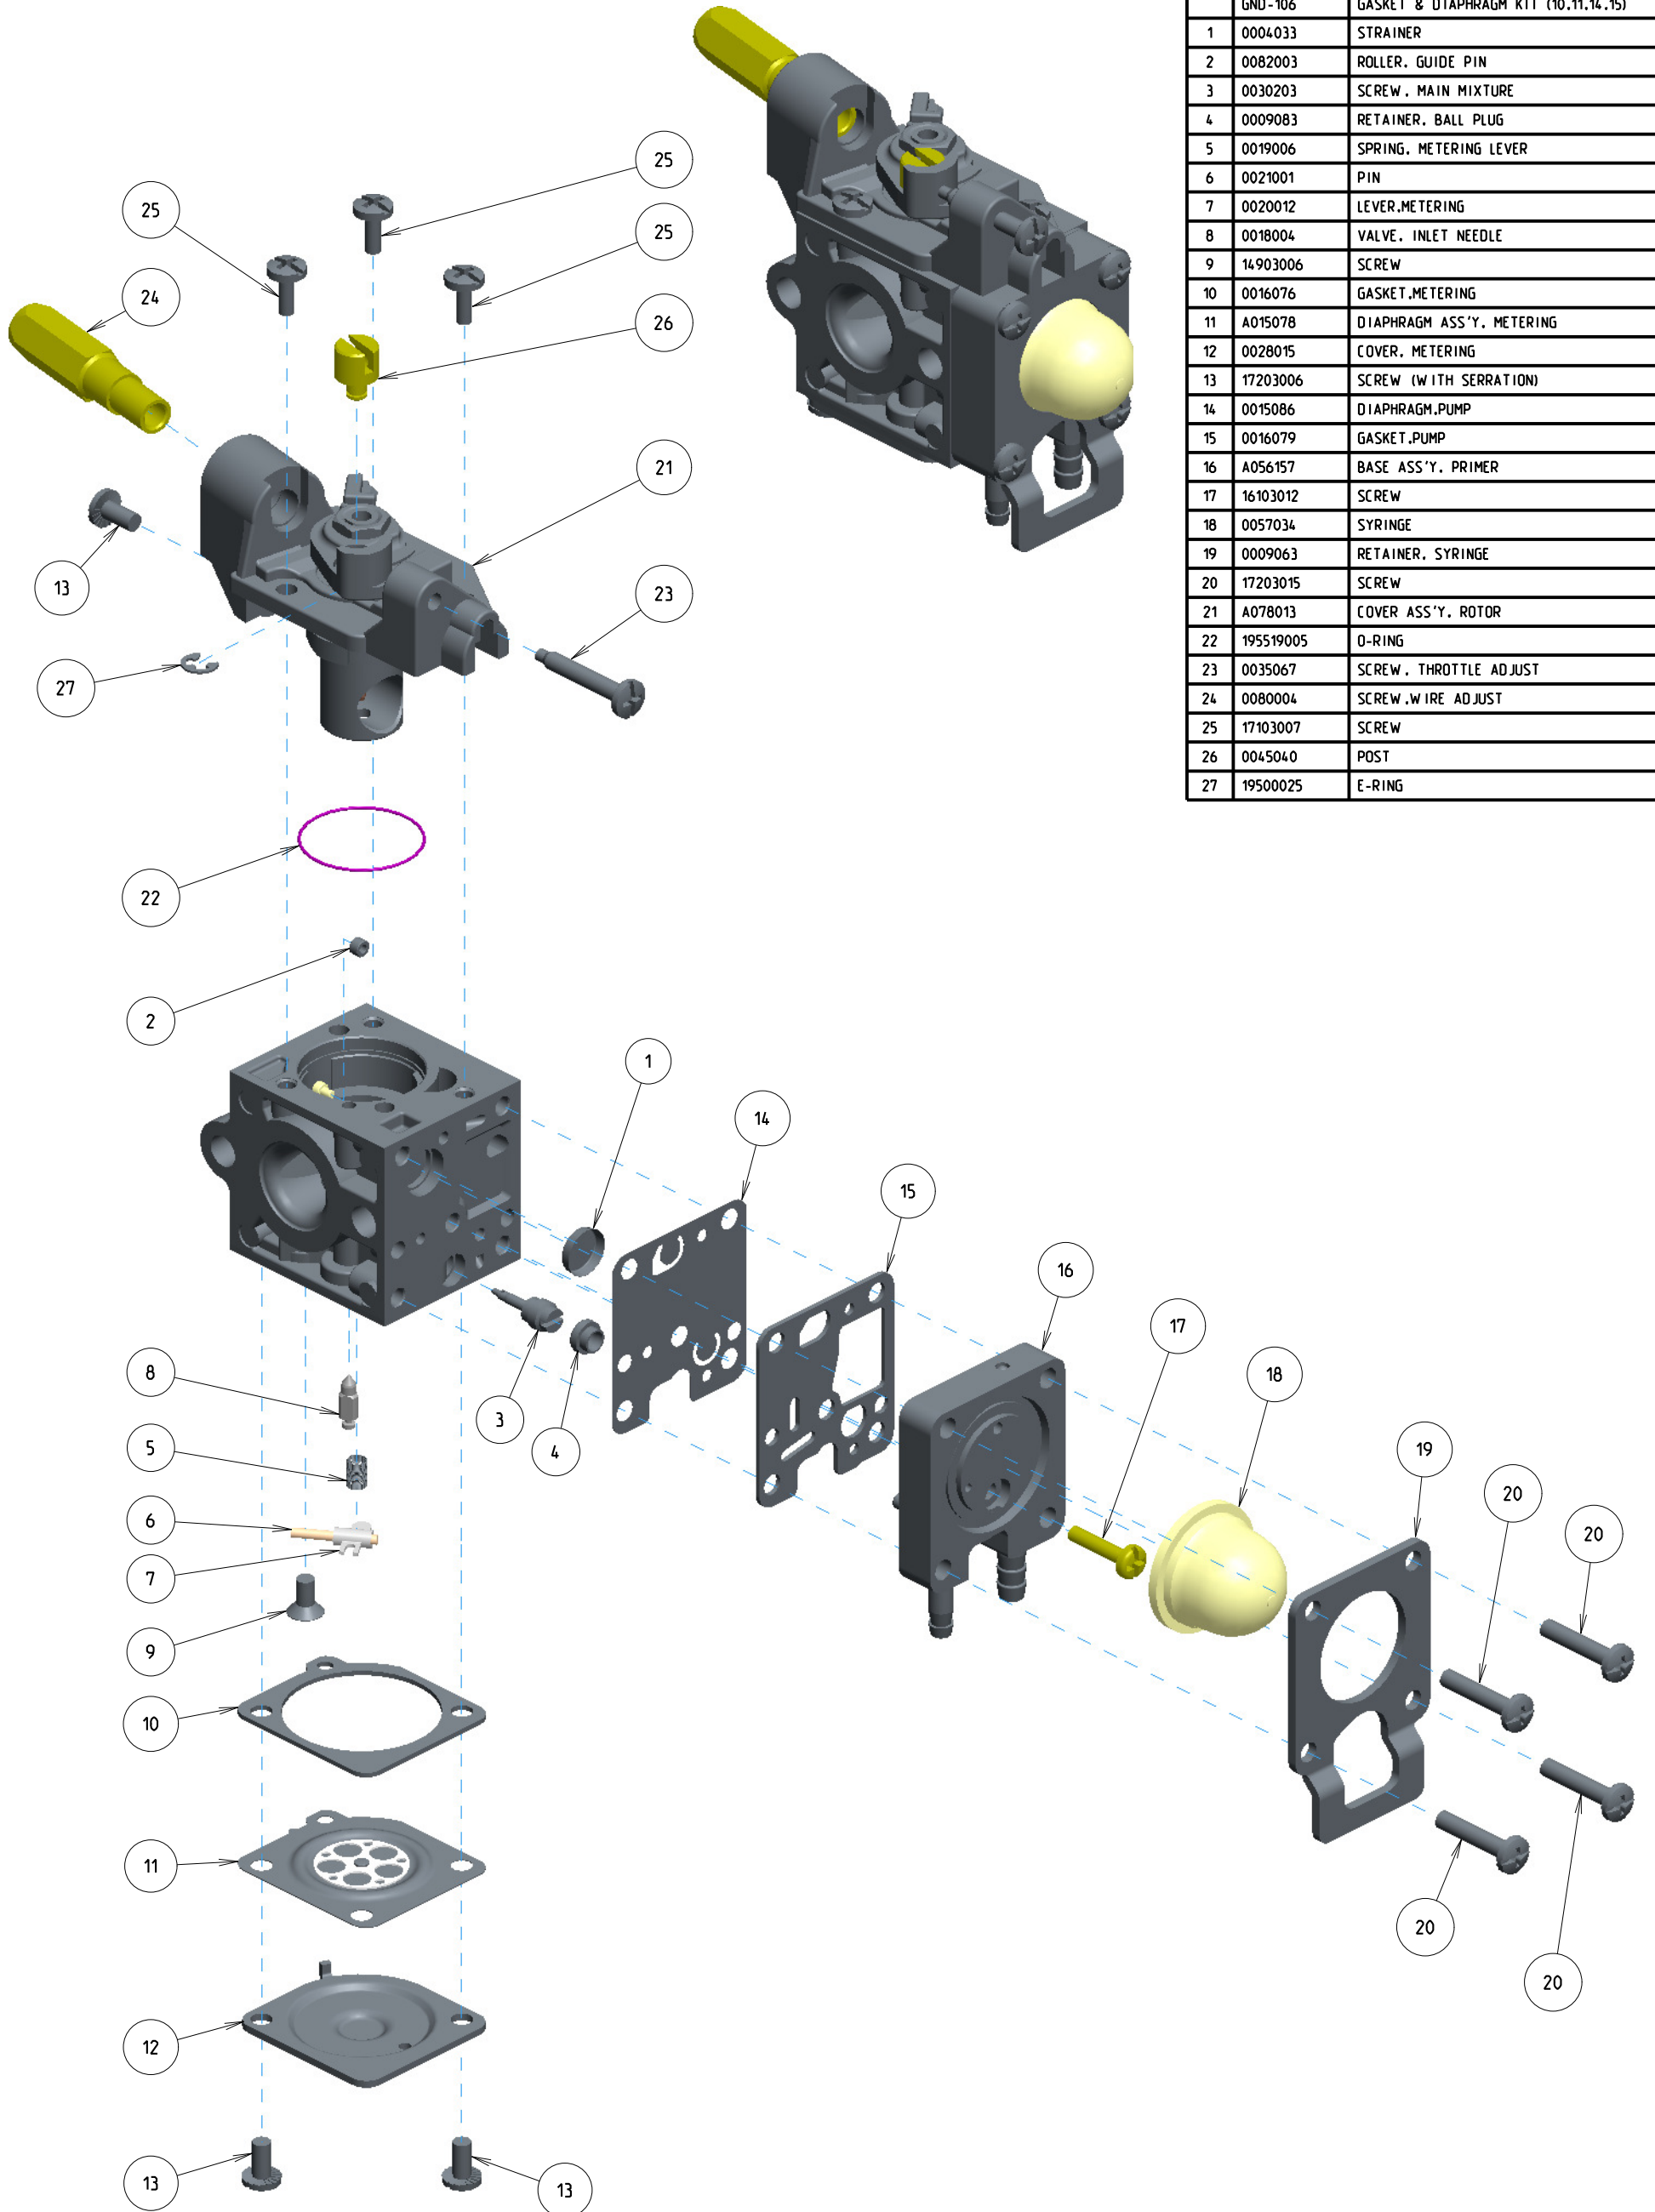

# RB-K75

ITEM	ZAMA PART NR.	DESCRIPTION
	RB-K75	CARBURETOR ASSEMBLY
	RB-188	REBUILD KIT (1,2,5,6,7,8,10,11,14,15)
	GND-106	GASKET & DIAPHRAGM KIT (10,11,14,15)
1	0004033	STRAINER
2	0082003	ROLLER, GUIDE PIN
3	0030203	SCREW, MAIN MIXTURE
4	0009083	RETAINER, BALL PLUG
5	0019006	SPRING, METERING LEVER
6	0021001	PIN
7	0020012	LEVER, METERING
8	0018004	VALVE, INLET NEEDLE
9	14903006	SCREW
10	0016076	GASKET, METERING
11	A015078	DIAPHRAGM ASS'Y, METERING
12	0028015	COVER, METERING
13	17203006	SCREW (WITH SERRATION)
14	0015086	DIAPHRAGM, PUMP
15	0016079	GASKET, PUMP
16	A056157	BASE ASS'Y, PRIMER
17	16103012	SCREW
18	0057034	SYRINGE
19	0009063	RETAINER, SYRINGE
20	17203015	SCREW
21	A078013	COVER ASS'Y, ROTOR
22	195519005	O-RING
23	0035067	SCREW, THROTTLE ADJUST
24	0080004	SCREW, WIRE ADJUST
25	17103007	SCREW
26	0045040	POST
27	19500025	E-RING