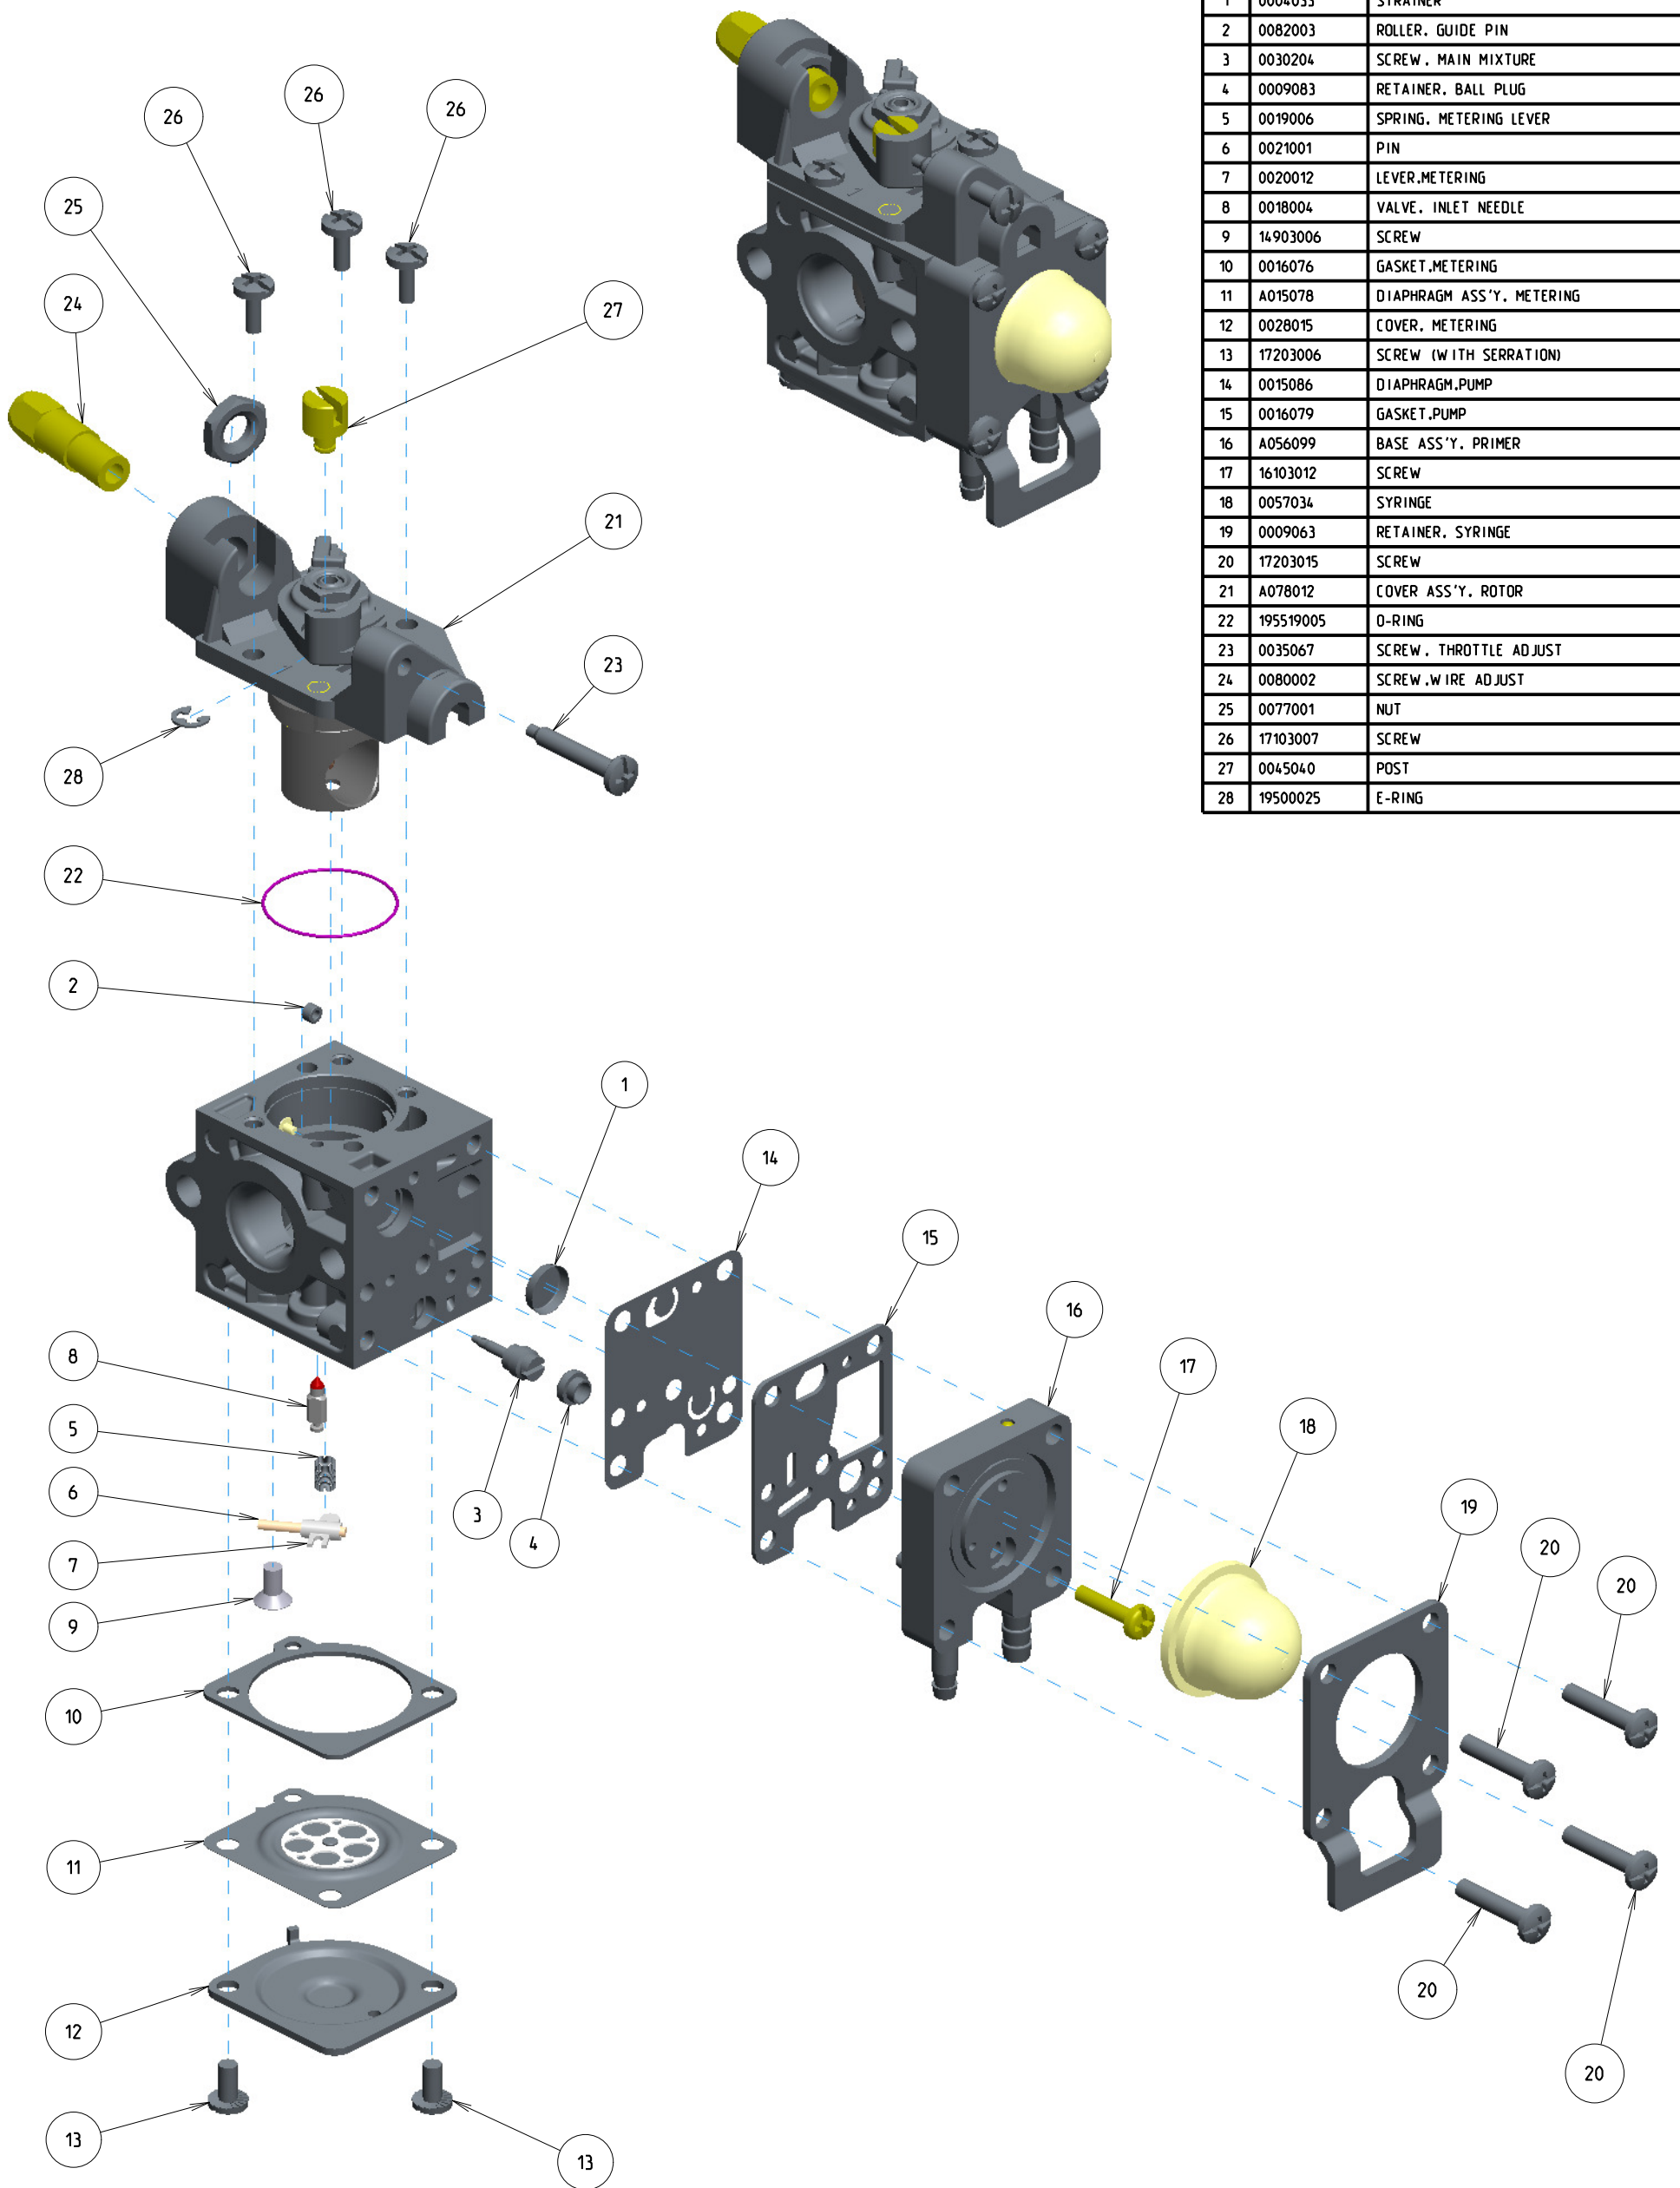

RB-K72

ITEM	ZAMA PART NR.	DESCRIPTION
	RB-K72	CARBURETOR ASSEMBLY
	RB-188	REBUILD KIT (1,2,5,6,7,8,10,11,14,15)
	GND-106	GASKET & DIAPHRAGM KIT (10,11,14,15)
1	0004033	STRAINER
2	0082003	ROLLER, GUIDE PIN
3	0030204	SCREW, MAIN MIXTURE
4	0009083	RETAINER, BALL PLUG
5	0019006	SPRING, METERING LEVER
6	0021001	PIN
7	0020012	LEVER, METERING
8	0018004	VALVE, INLET NEEDLE
9	14903006	SCREW
10	0016076	GASKET, METERING
11	A015078	DIAPHRAGM ASS'Y, METERING
12	0028015	COVER, METERING
13	17203006	SCREW (WITH SERRATION)
14	0015086	DIAPHRAGM, PUMP
15	0016079	GASKET, PUMP
16	A056099	BASE ASS'Y, PRIMER
17	16103012	SCREW
18	0057034	SYRINGE
19	0009063	RETAINER, SYRINGE
20	17203015	SCREW
21	A078012	COVER ASS'Y, ROTOR
22	195519005	O-RING
23	0035067	SCREW, THROTTLE ADJUST
24	0080002	SCREW, WIRE ADJUST
25	0077001	NUT
26	17103007	SCREW
27	0045040	POST
28	19500025	E-RING