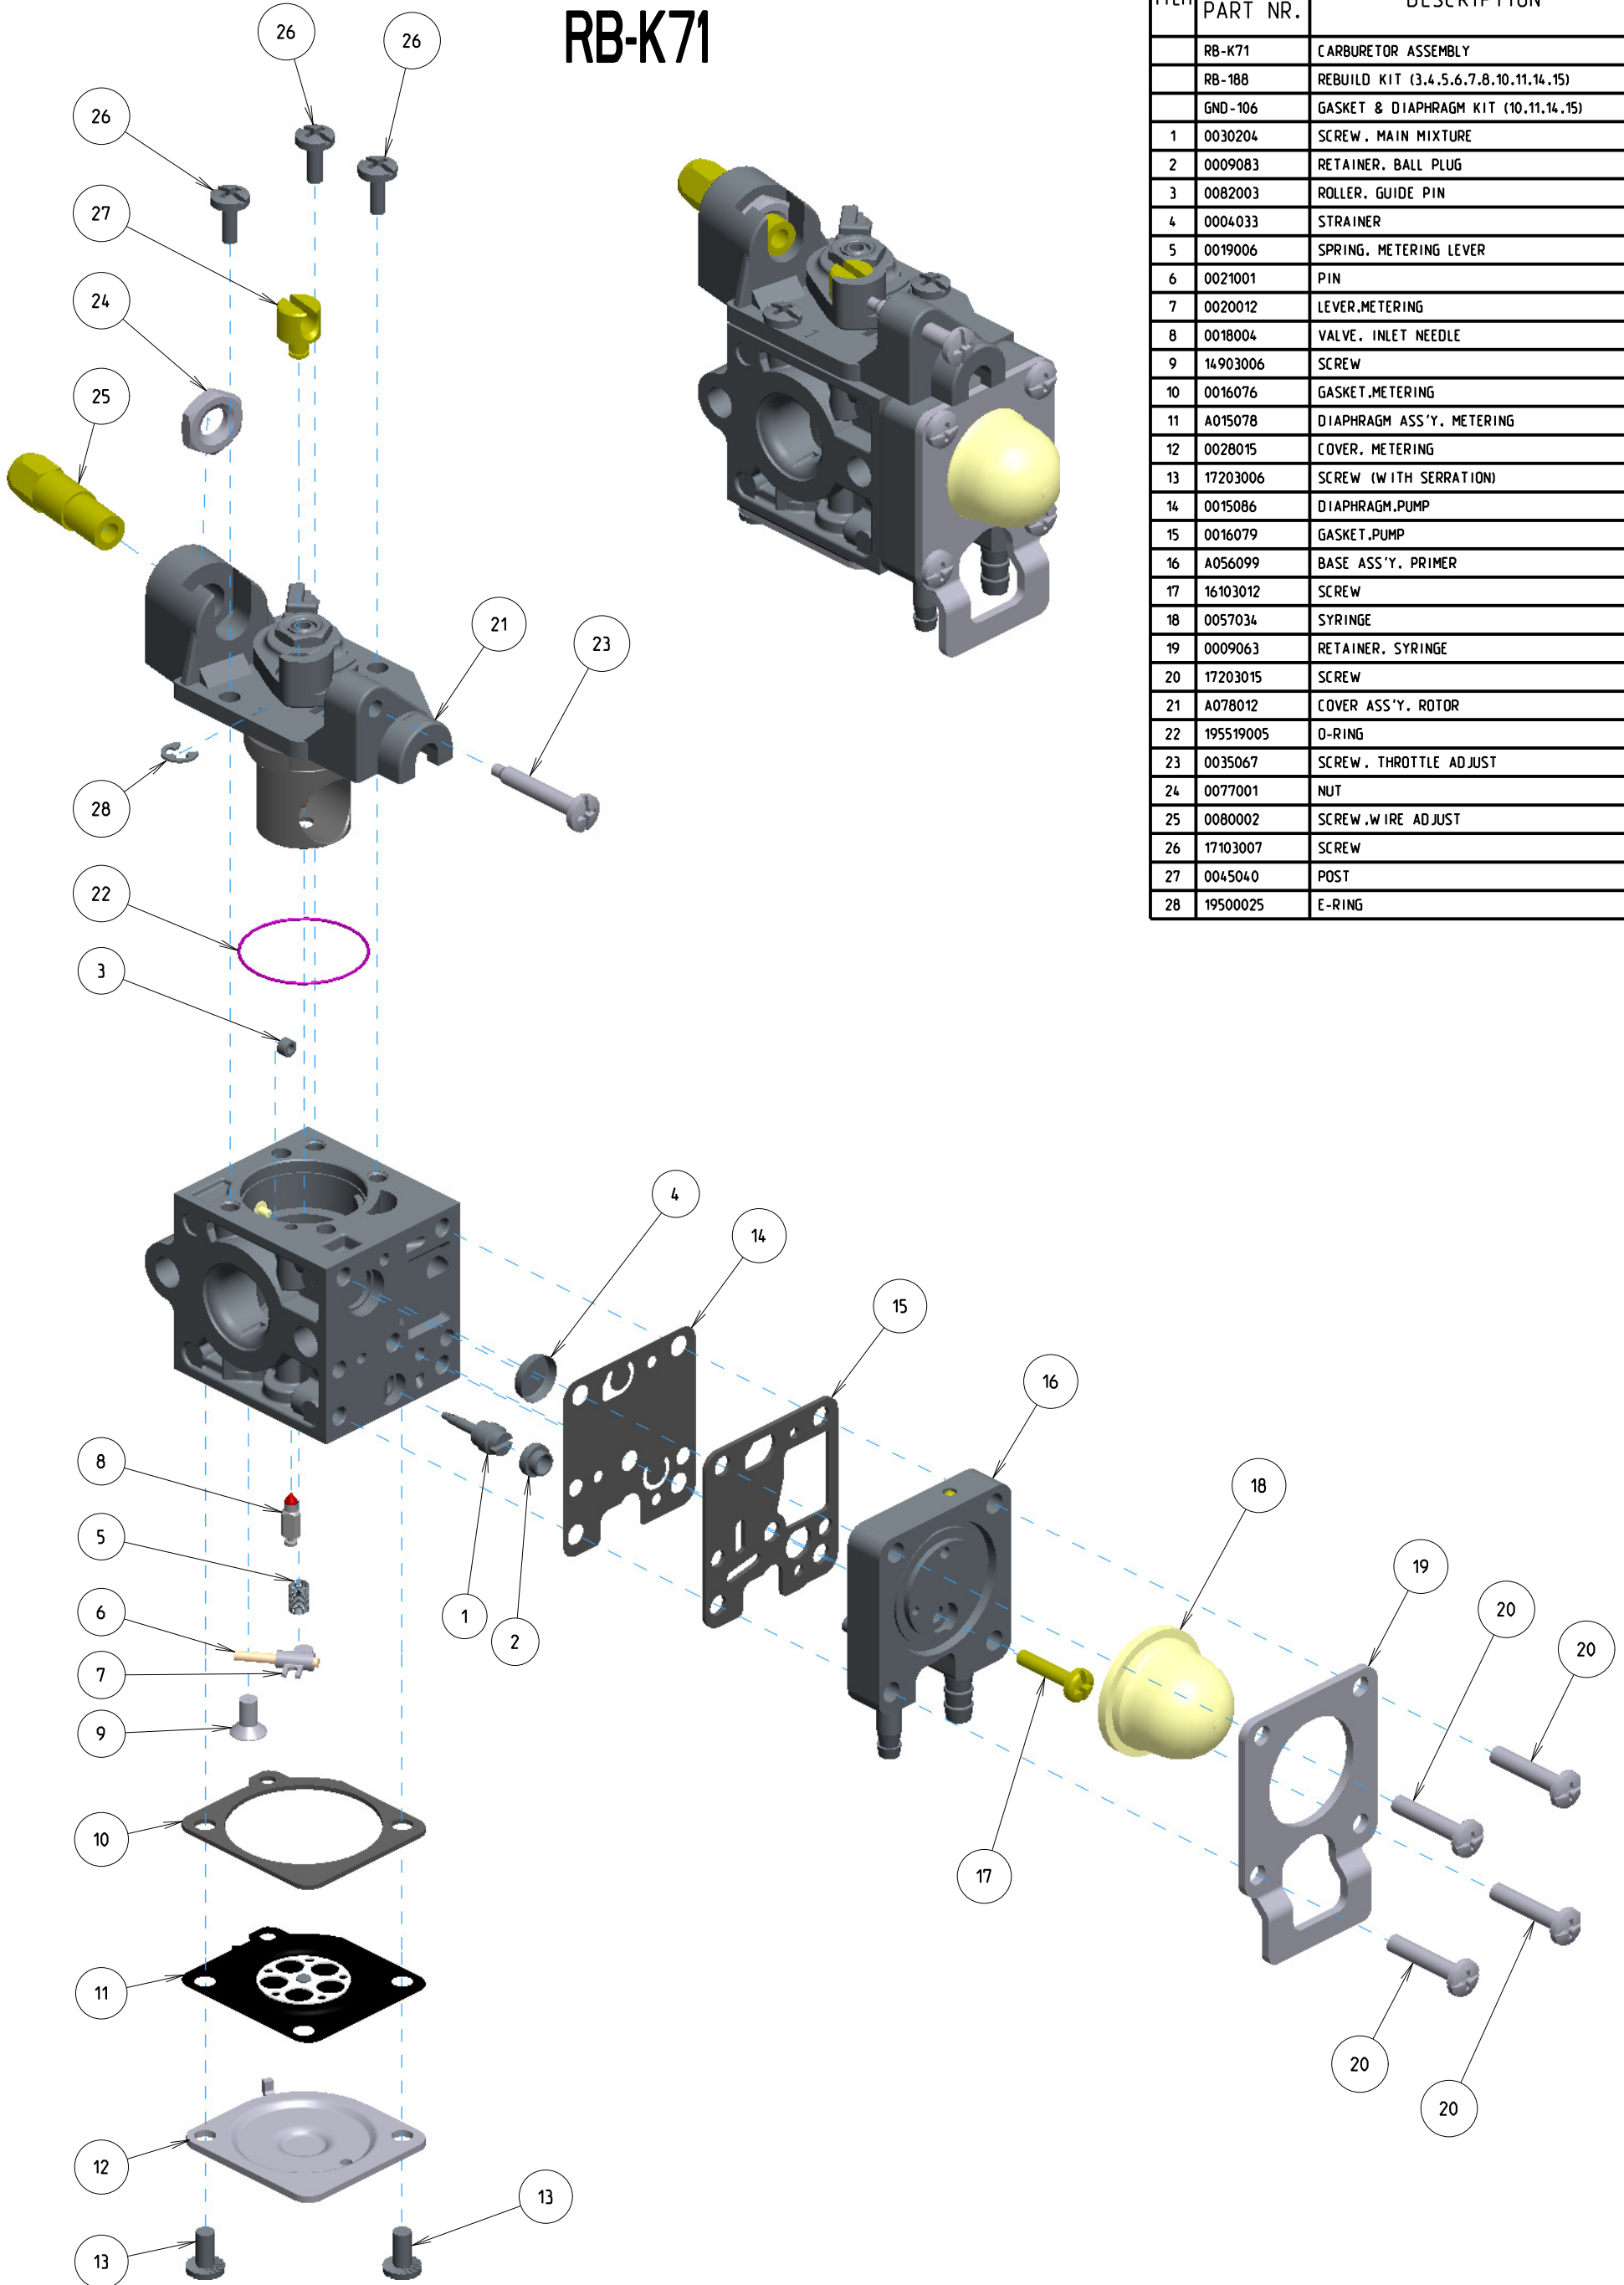

RB-K71

ITEM	ZAMA PART NR.	DESCRIPTION
	RB-K71	CARBURETOR ASSEMBLY
	RB-188	REBUILD KIT (3.4.5.6.7.8.10.11.14.15)
	GND-106	GASKET & DIAPHRAGM KIT (10.11.14.15)
1	0030204	SCREW, MAIN MIXTURE
2	0009083	RETAINER, BALL PLUG
3	0082003	ROLLER, GUIDE PIN
4	0004033	STRAINER
5	0019006	SPRING, METERING LEVER
6	0021001	PIN
7	0020012	LEVER, METERING
8	0018004	VALVE, INLET NEEDLE
9	14903006	SCREW
10	0016076	GASKET, METERING
11	A015078	DIAPHRAGM ASS'Y, METERING
12	0028015	COVER, METERING
13	17203006	SCREW (WITH SERRATION)
14	0015086	DIAPHRAGM, PUMP
15	0016079	GASKET, PUMP
16	A056099	BASE ASS'Y, PRIMER
17	16103012	SCREW
18	0057034	SYRINGE
19	0009063	RETAINER, SYRINGE
20	17203015	SCREW
21	A078012	COVER ASS'Y, ROTOR
22	195519005	O-RING
23	0035067	SCREW, THROTTLE ADJUST
24	0077001	NUT
25	0080002	SCREW, WIRE ADJUST
26	17103007	SCREW
27	0045040	POST
28	19500025	E-RING