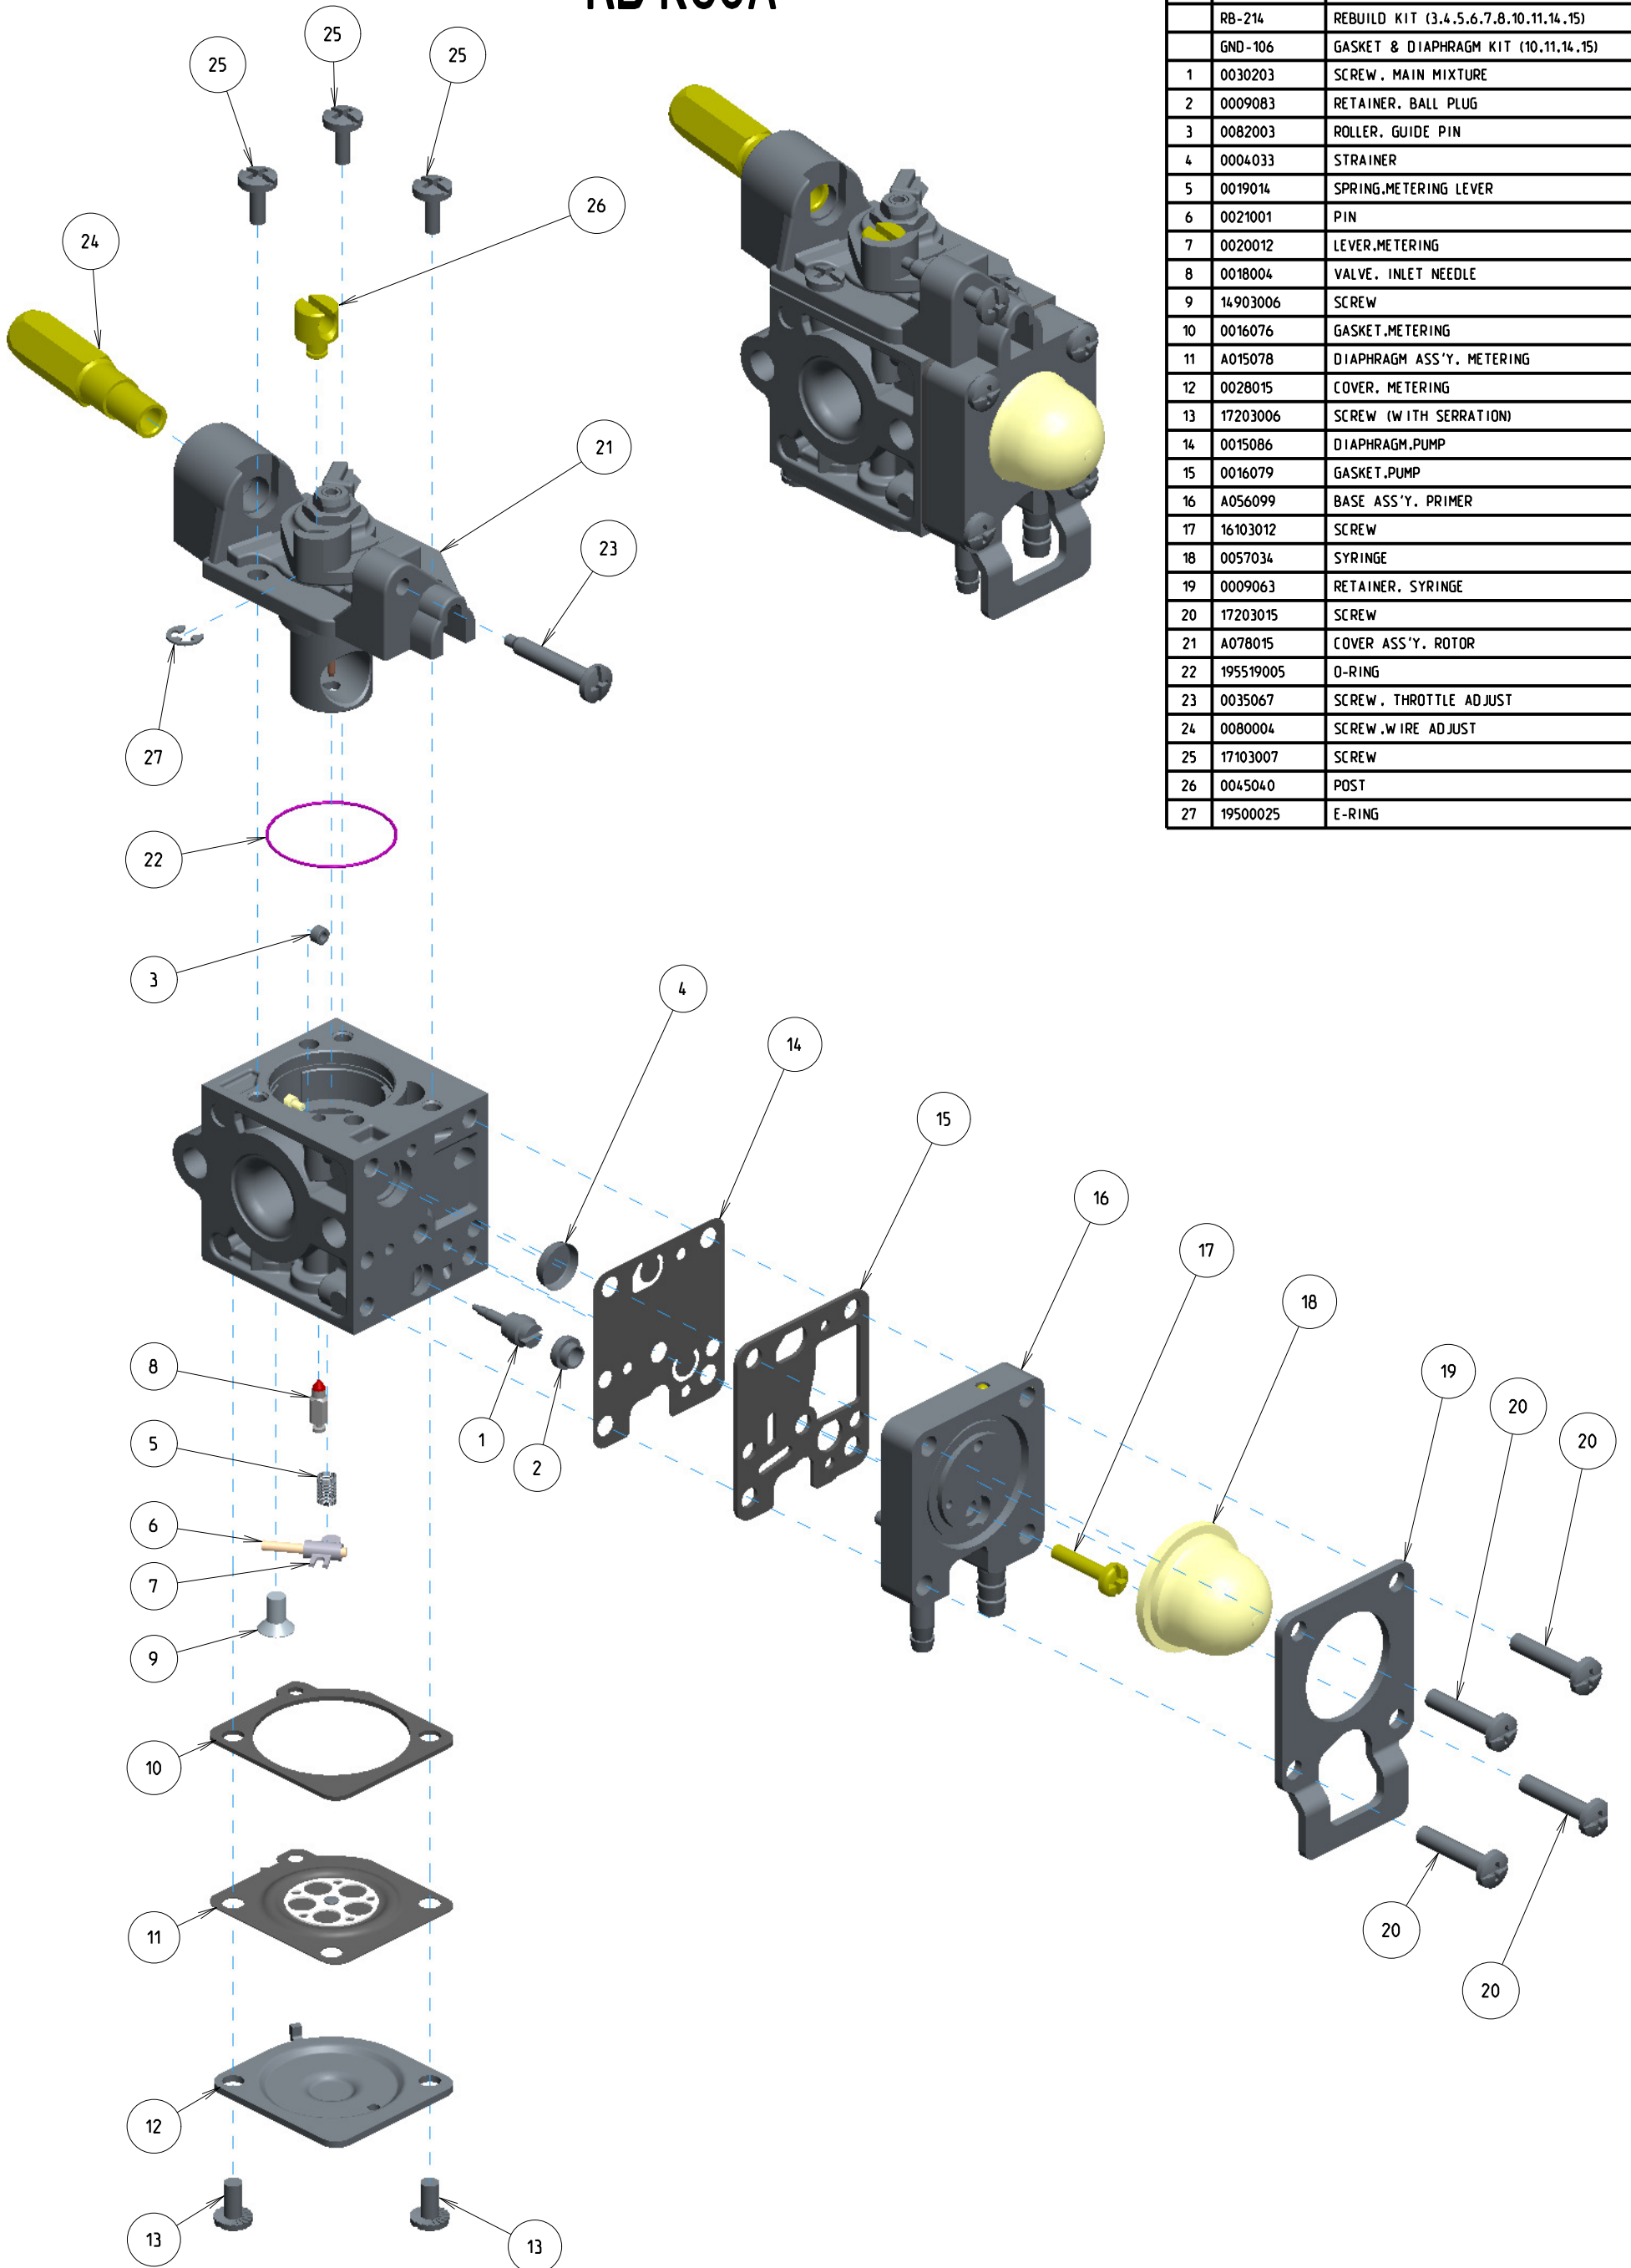

RB-K69A

ITEM	ZAMA PART NR.	DESCRIPTION
	RB-K69A	CARBURETOR ASSEMBLY
	RB-214	REBUILD KIT (3,4,5,6,7,8,10,11,14,15)
	GND-106	GASKET & DIAPHRAGM KIT (10,11,14,15)
1	0030203	SCREW, MAIN MIXTURE
2	0009083	RETAINER, BALL PLUG
3	0082003	ROLLER, GUIDE PIN
4	0004033	STRAINER
5	0019014	SPRING, METERING LEVER
6	0021001	PIN
7	0020012	LEVER, METERING
8	0018004	VALVE, INLET NEEDLE
9	14903006	SCREW
10	0016076	GASKET, METERING
11	A015078	DIAPHRAGM ASS'Y, METERING
12	0028015	COVER, METERING
13	17203006	SCREW (WITH SERRATION)
14	0015086	DIAPHRAGM, PUMP
15	0016079	GASKET, PUMP
16	A056099	BASE ASS'Y, PRIMER
17	16103012	SCREW
18	0057034	SYRINGE
19	0009063	RETAINER, SYRINGE
20	17203015	SCREW
21	A078015	COVER ASS'Y, ROTOR
22	195519005	O-RING
23	0035067	SCREW, THROTTLE ADJUST
24	0080004	SCREW, WIRE ADJUST
25	17103007	SCREW
26	0045040	POST
27	19500025	E-RING