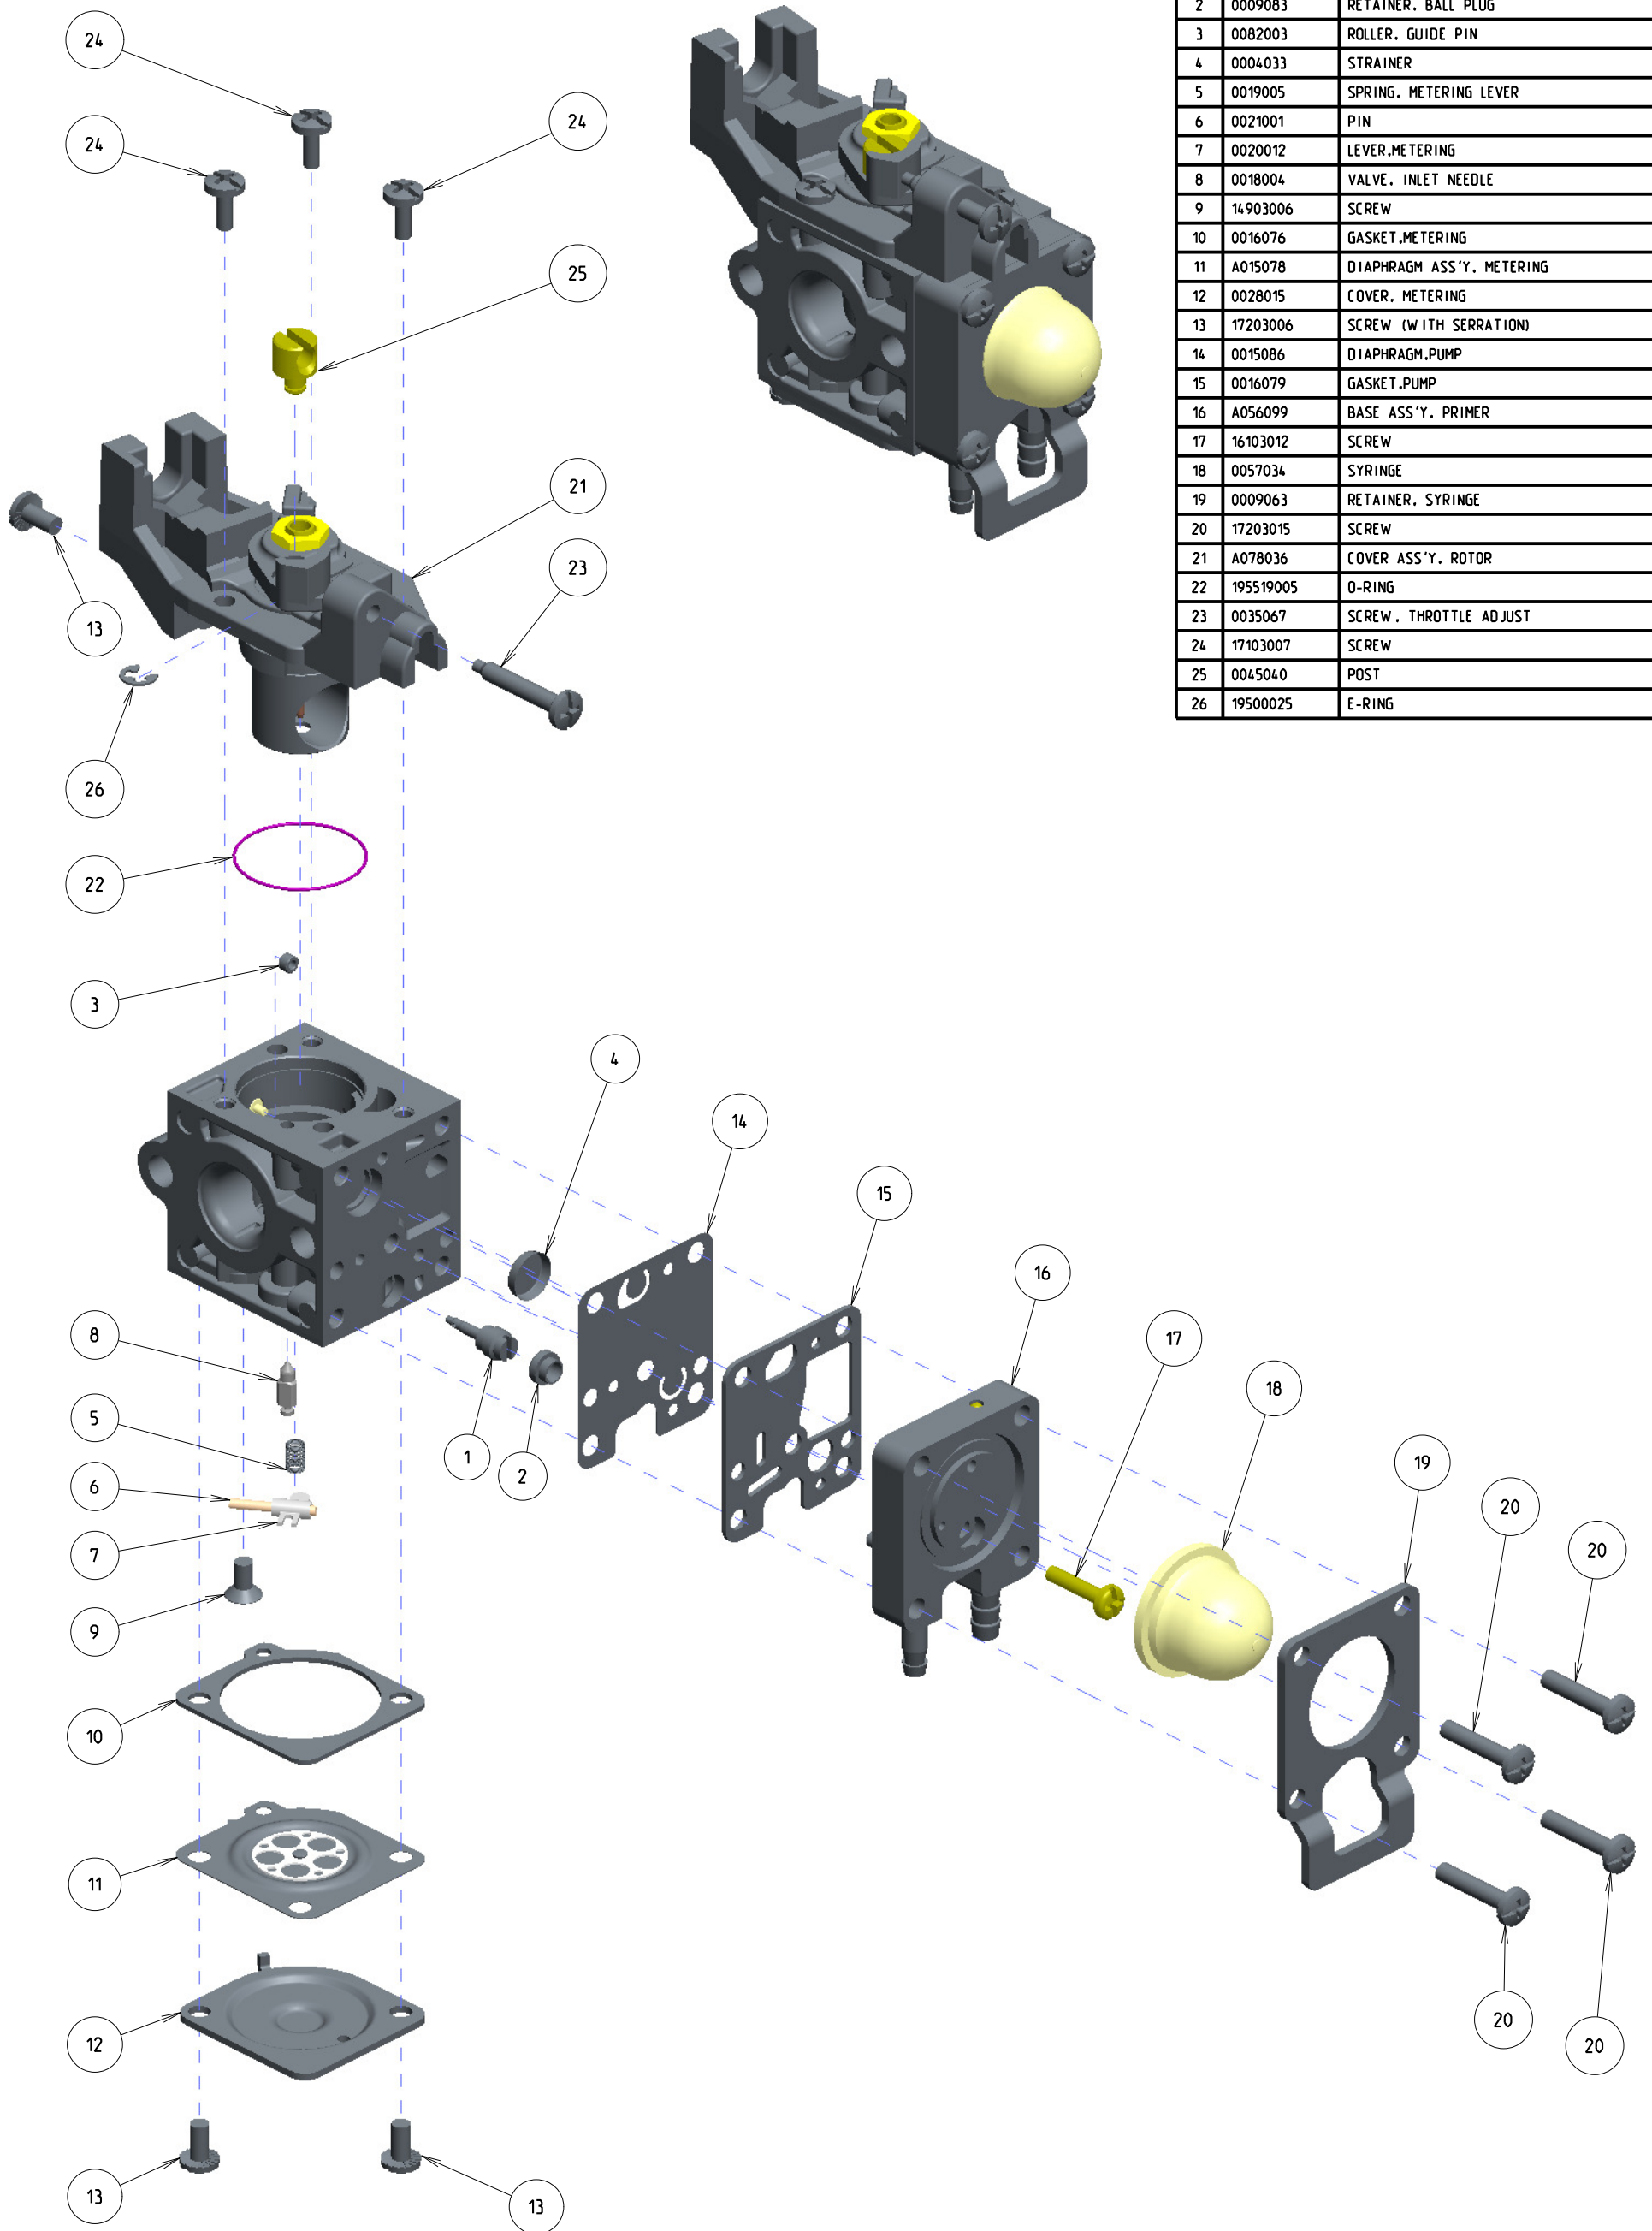

RB-K116

ITEM	ZAMA PART NR.	DESCRIPTION
	RB-K116	CARBURETOR ASSEMBLY
	RB-184	REBUILD KIT (3.4.5.6.7.8.10.11.14.15)
	GND-106	GASKET & DIAPHRAGM KIT (10.11.14.15)
1	0030285	SCREW, MAIN MIXTURE
2	0009083	RETAINER, BALL PLUG
3	0082003	ROLLER, GUIDE PIN
4	0004033	STRAINER
5	0019005	SPRING, METERING LEVER
6	0021001	PIN
7	0020012	LEVER, METERING
8	0018004	VALVE, INLET NEEDLE
9	14903006	SCREW
10	0016076	GASKET, METERING
11	A015078	DIAPHRAGM ASS'Y, METERING
12	0028015	COVER, METERING
13	17203006	SCREW (WITH SERRATION)
14	0015086	DIAPHRAGM, PUMP
15	0016079	GASKET, PUMP
16	A056099	BASE ASS'Y, PRIMER
17	16103012	SCREW
18	0057034	SYRINGE
19	0009063	RETAINER, SYRINGE
20	17203015	SCREW
21	A078036	COVER ASS'Y, ROTOR
22	195519005	O-RING
23	0035067	SCREW, THROTTLE ADJUST
24	17103007	SCREW
25	0045040	POST
26	19500025	E-RING