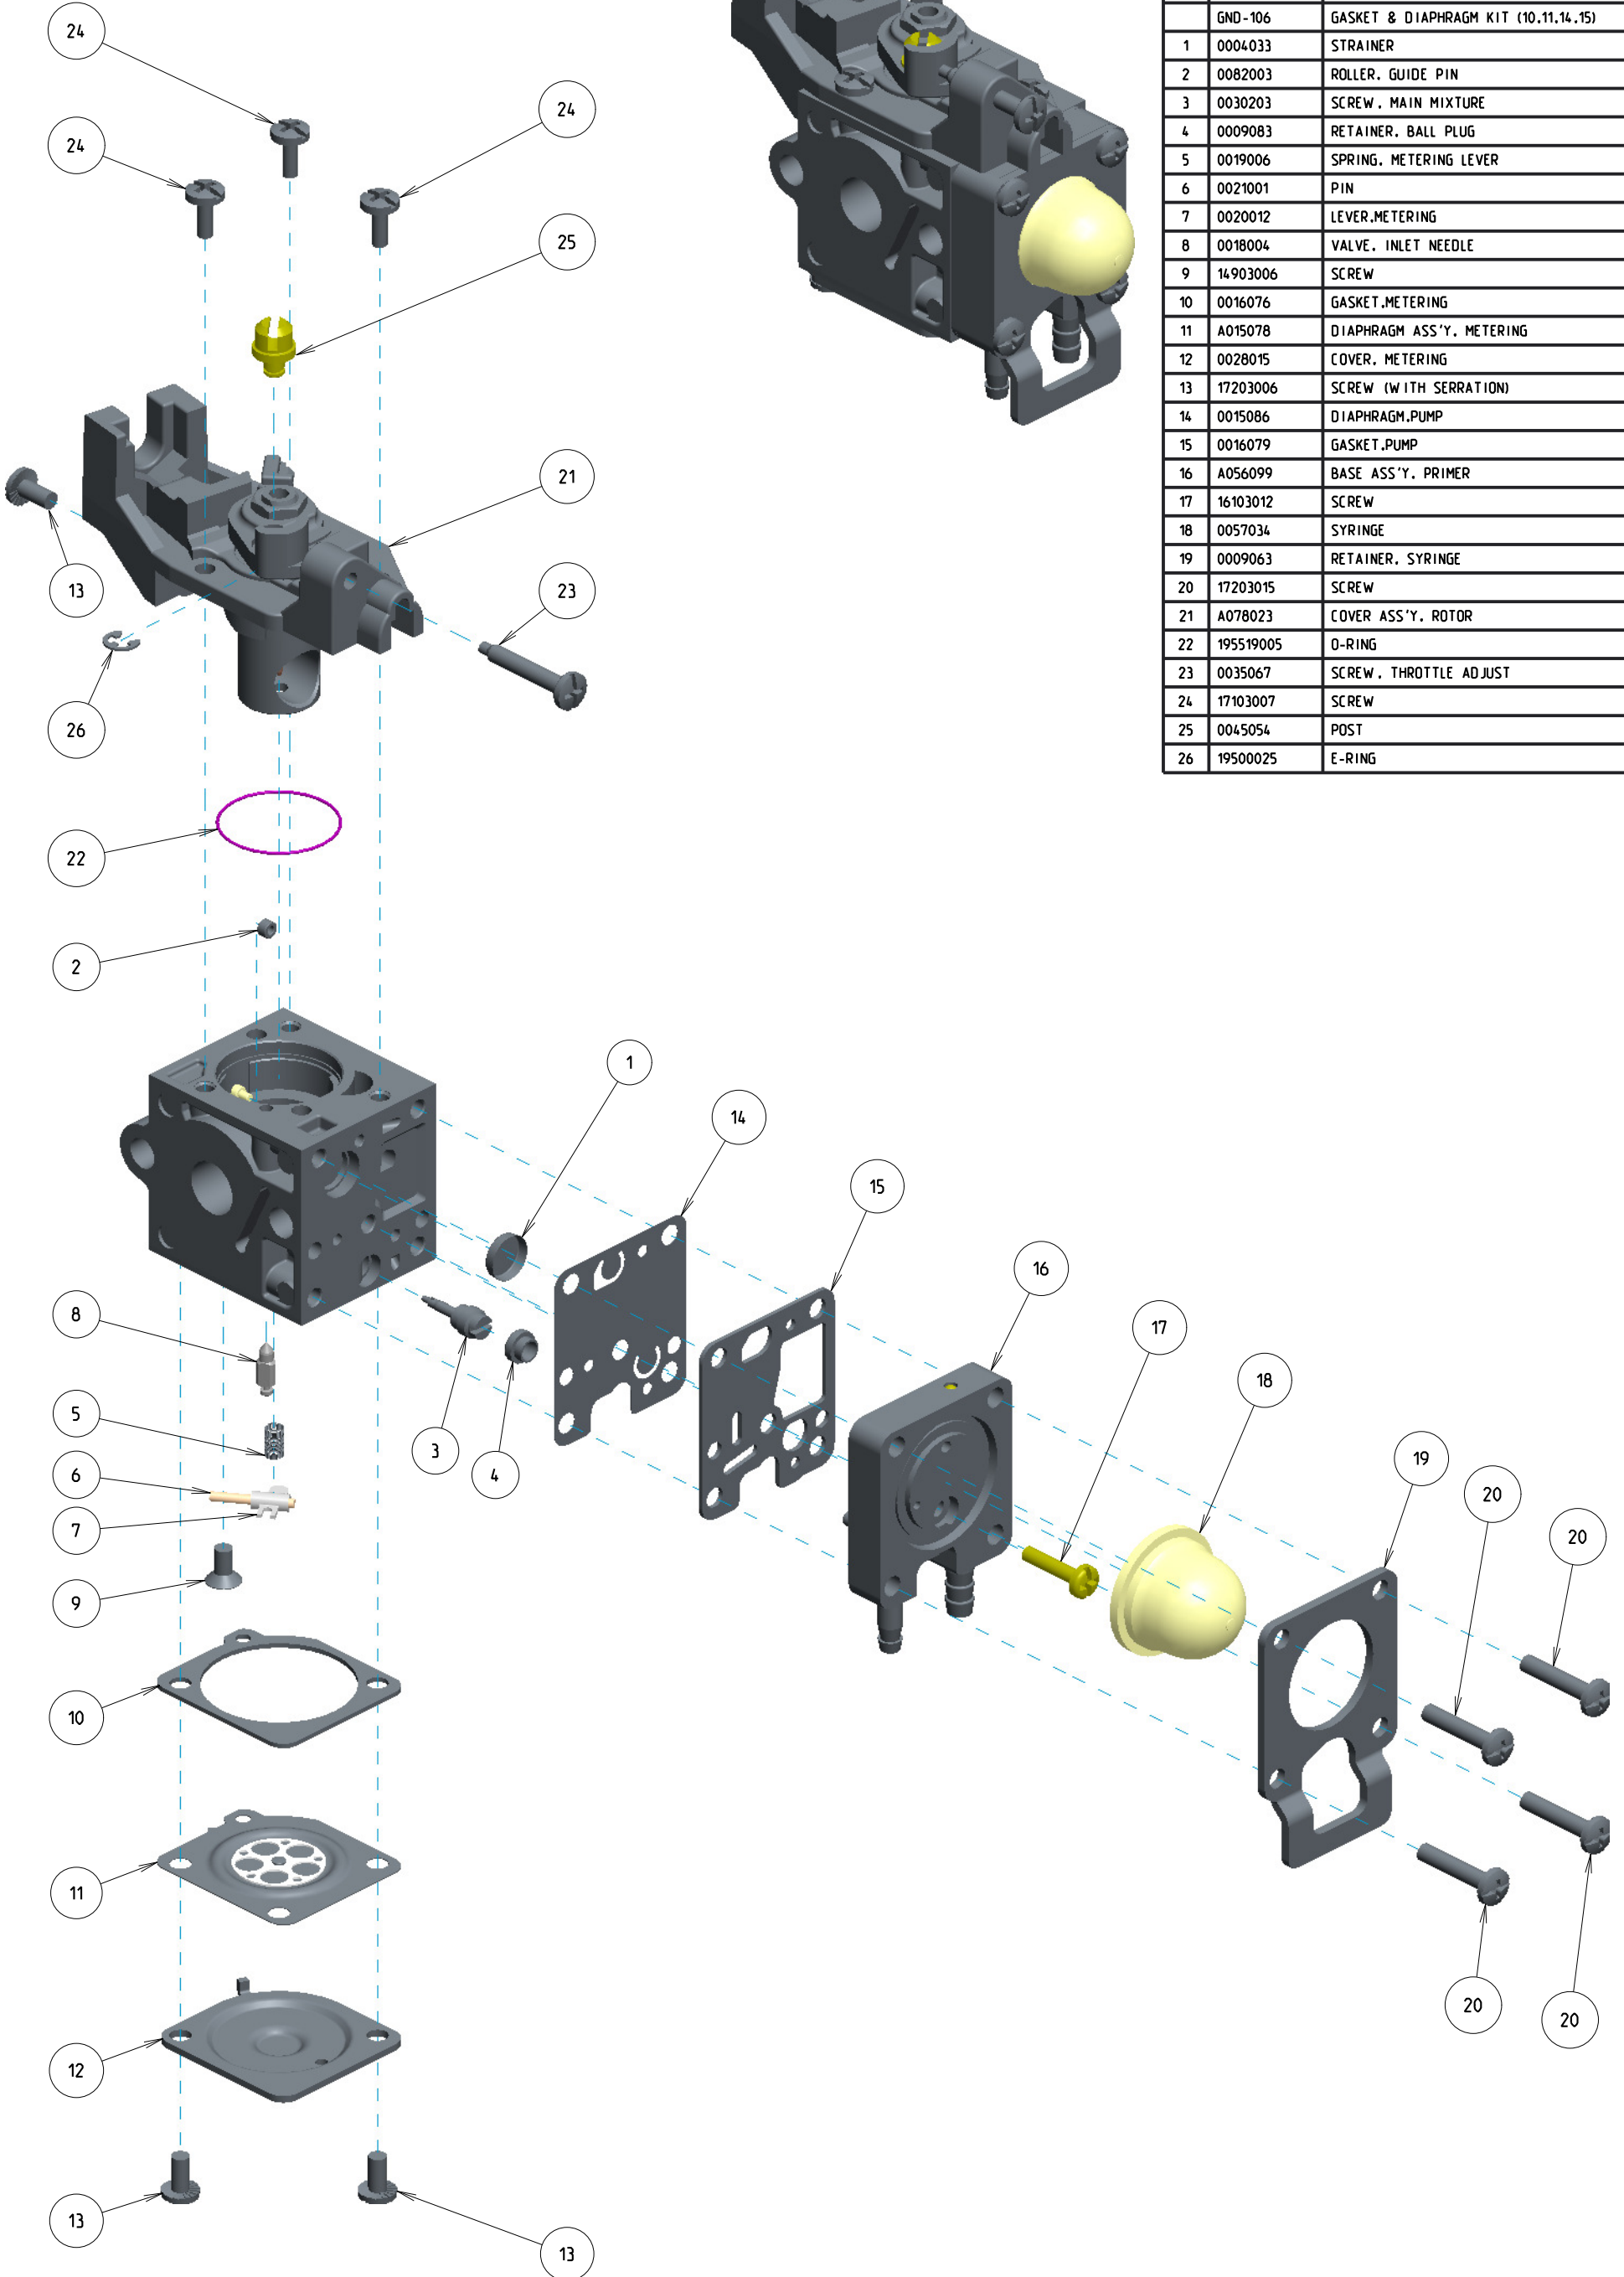

# RB-K115

ITEM	ZAMA PART NR.	DESCRIPTION
	RB-K115	CARBURETOR ASSEMBLY
	RB-188	REBUILD KIT (1,2,5,6,7,8,10,11,14,15)
	GND-106	GASKET & DIAPHRAGM KIT (10,11,14,15)
1	0004033	STRAINER
2	0082003	ROLLER, GUIDE PIN
3	0030203	SCREW, MAIN MIXTURE
4	0009083	RETAINER, BALL PLUG
5	0019006	SPRING, METERING LEVER
6	0021001	PIN
7	0020012	LEVER, METERING
8	0018004	VALVE, INLET NEEDLE
9	14903006	SCREW
10	0016076	GASKET, METERING
11	A015078	DIAPHRAGM ASS'Y, METERING
12	0028015	COVER, METERING
13	17203006	SCREW (WITH SERRATION)
14	0015086	DIAPHRAGM, PUMP
15	0016079	GASKET, PUMP
16	A056099	BASE ASS'Y, PRIMER
17	16103012	SCREW
18	0057034	SYRINGE
19	0009063	RETAINER, SYRINGE
20	17203015	SCREW
21	A078023	COVER ASS'Y, ROTOR
22	195519005	O-RING
23	0035067	SCREW, THROTTLE ADJUST
24	17103007	SCREW
25	0045054	POST
26	19500025	E-RING