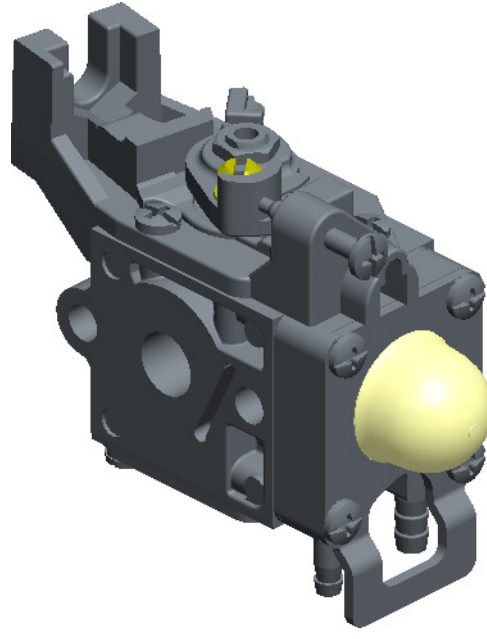

# RB-K115

ITEM	ZAMA PART NR.	DESCRIPTION
	RB-K115	CARBURETOR ASSEMBLY
	RB-188	REBUILD KIT (1,2,5,6,7,8,10,11,14,15)
	GND-106	GASKET & DIAPHRAGM KIT (10,11,14,15)
1	0004033	STRAINER
2	0082003	ROLLER, GUIDE PIN
3	0030203	SCREW, MAIN MIXTURE
4	0009083	RETAINER, BALL PLUG
5	0019006	SPRING, METERING LEVER
6	0021001	PIN
7	0020012	LEVER, METERING
8	0018004	VALVE, INLET NEEDLE
9	14903006	SCREW
10	0016076	GASKET, METERING
11	A015078	DIAPHRAGM ASS'Y, METERING
12	0028015	COVER, METERING
13	17203006	SCREW (WITH SERRATION)
14	0015086	DIAPHRAGM, PUMP
15	0016079	GASKET, PUMP
16	A056099	BASE ASS'Y, PRIMER
17	16103012	SCREW
18	0057034	SYRINGE
19	0009063	RETAINER, SYRINGE
20	17203015	SCREW
21	A078023	COVER ASS'Y, ROTOR
22	195519005	O-RING
23	0035067	SCREW, THROTTLE ADJUST
24	17103007	SCREW
25	0045054	POST
26	19500025	E-RING