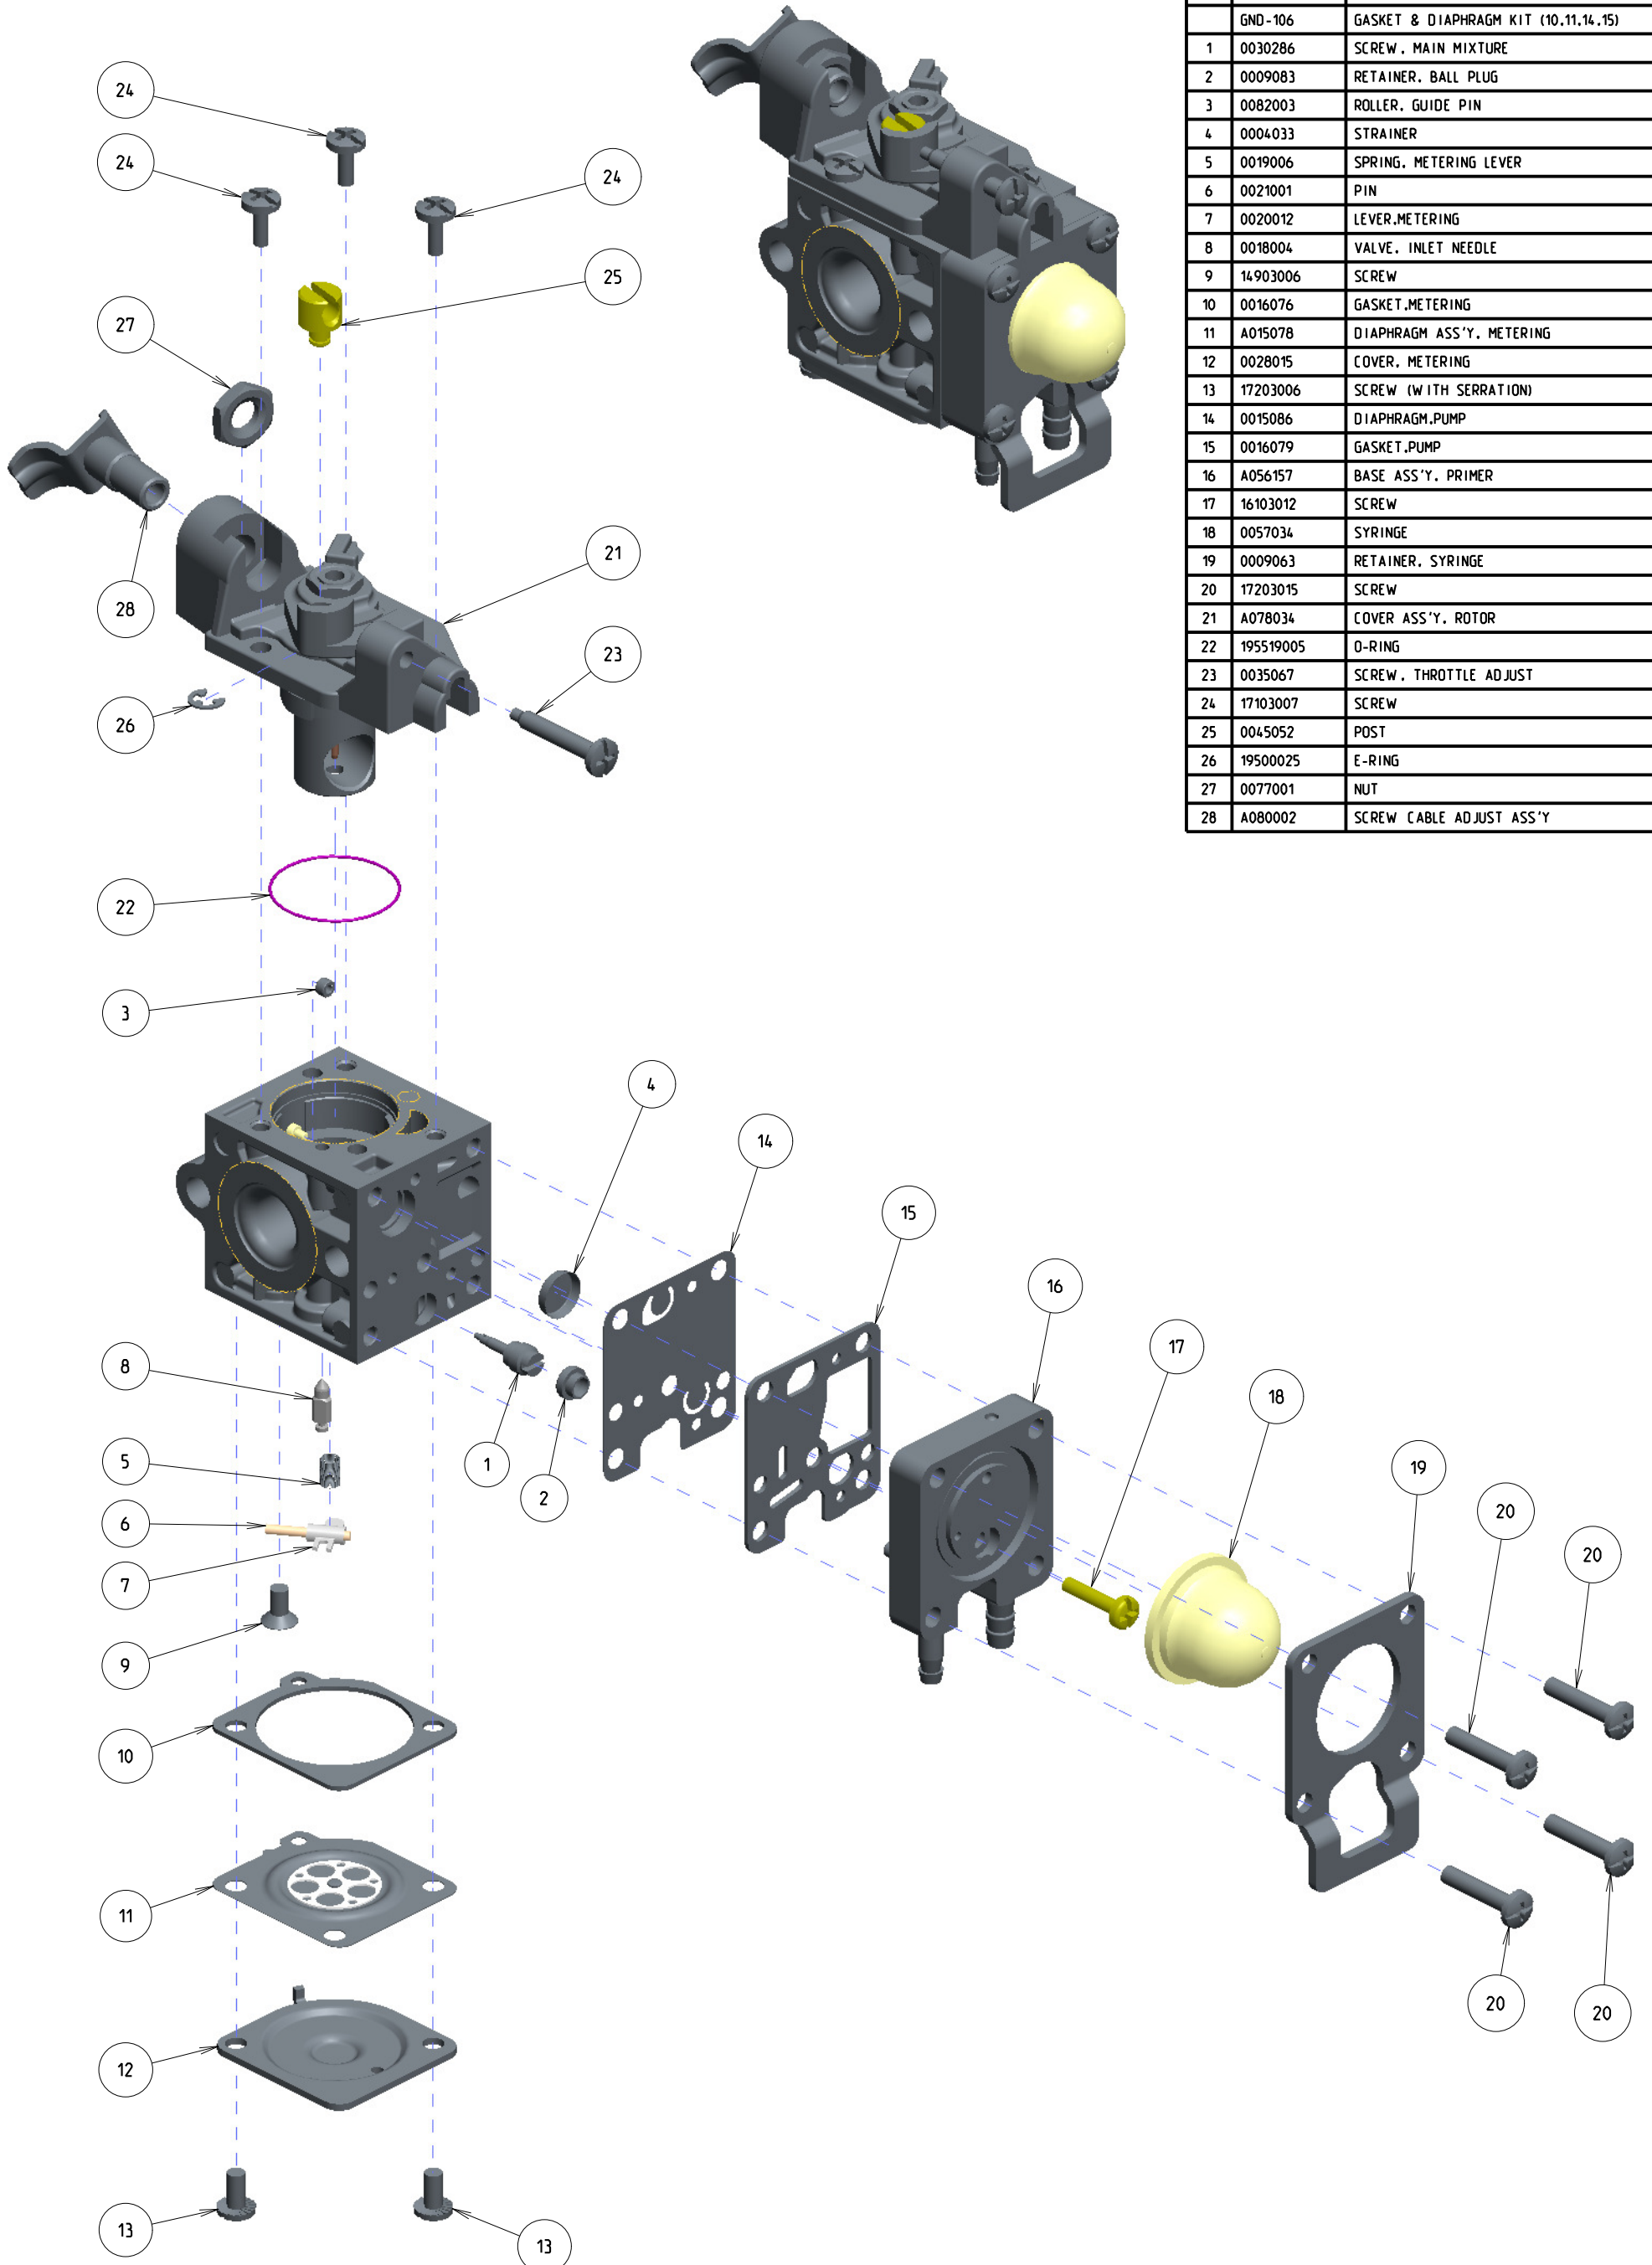

# RB-K111

ITEM	ZAMA PART NR.	DESCRIPTION
	RB-K111	CARBURETOR ASSEMBLY
	RB-188	REBUILD KIT (3.4.5.6.7.8.10.11.14.15)
	GND-106	GASKET & DIAPHRAGM KIT (10.11.14.15)
1	0030286	SCREW, MAIN MIXTURE
2	0009083	RETAINER, BALL PLUG
3	0082003	ROLLER, GUIDE PIN
4	0004033	STRAINER
5	0019006	SPRING, METERING LEVER
6	0021001	PIN
7	0020012	LEVER, METERING
8	0018004	VALVE, INLET NEEDLE
9	14903006	SCREW
10	0016076	GASKET, METERING
11	A015078	DIAPHRAGM ASS'Y, METERING
12	0028015	COVER, METERING
13	17203006	SCREW (WITH SERRATION)
14	0015086	DIAPHRAGM, PUMP
15	0016079	GASKET, PUMP
16	A056157	BASE ASS'Y, PRIMER
17	16103012	SCREW
18	0057034	SYRINGE
19	0009063	RETAINER, SYRINGE
20	17203015	SCREW
21	A078034	COVER ASS'Y, ROTOR
22	195519005	O-RING
23	0035067	SCREW, THROTTLE ADJUST
24	17103007	SCREW
25	0045052	POST
26	19500025	E-RING
27	0077001	NUT
28	A080002	SCREW, CABLE ADJUST ASS'Y