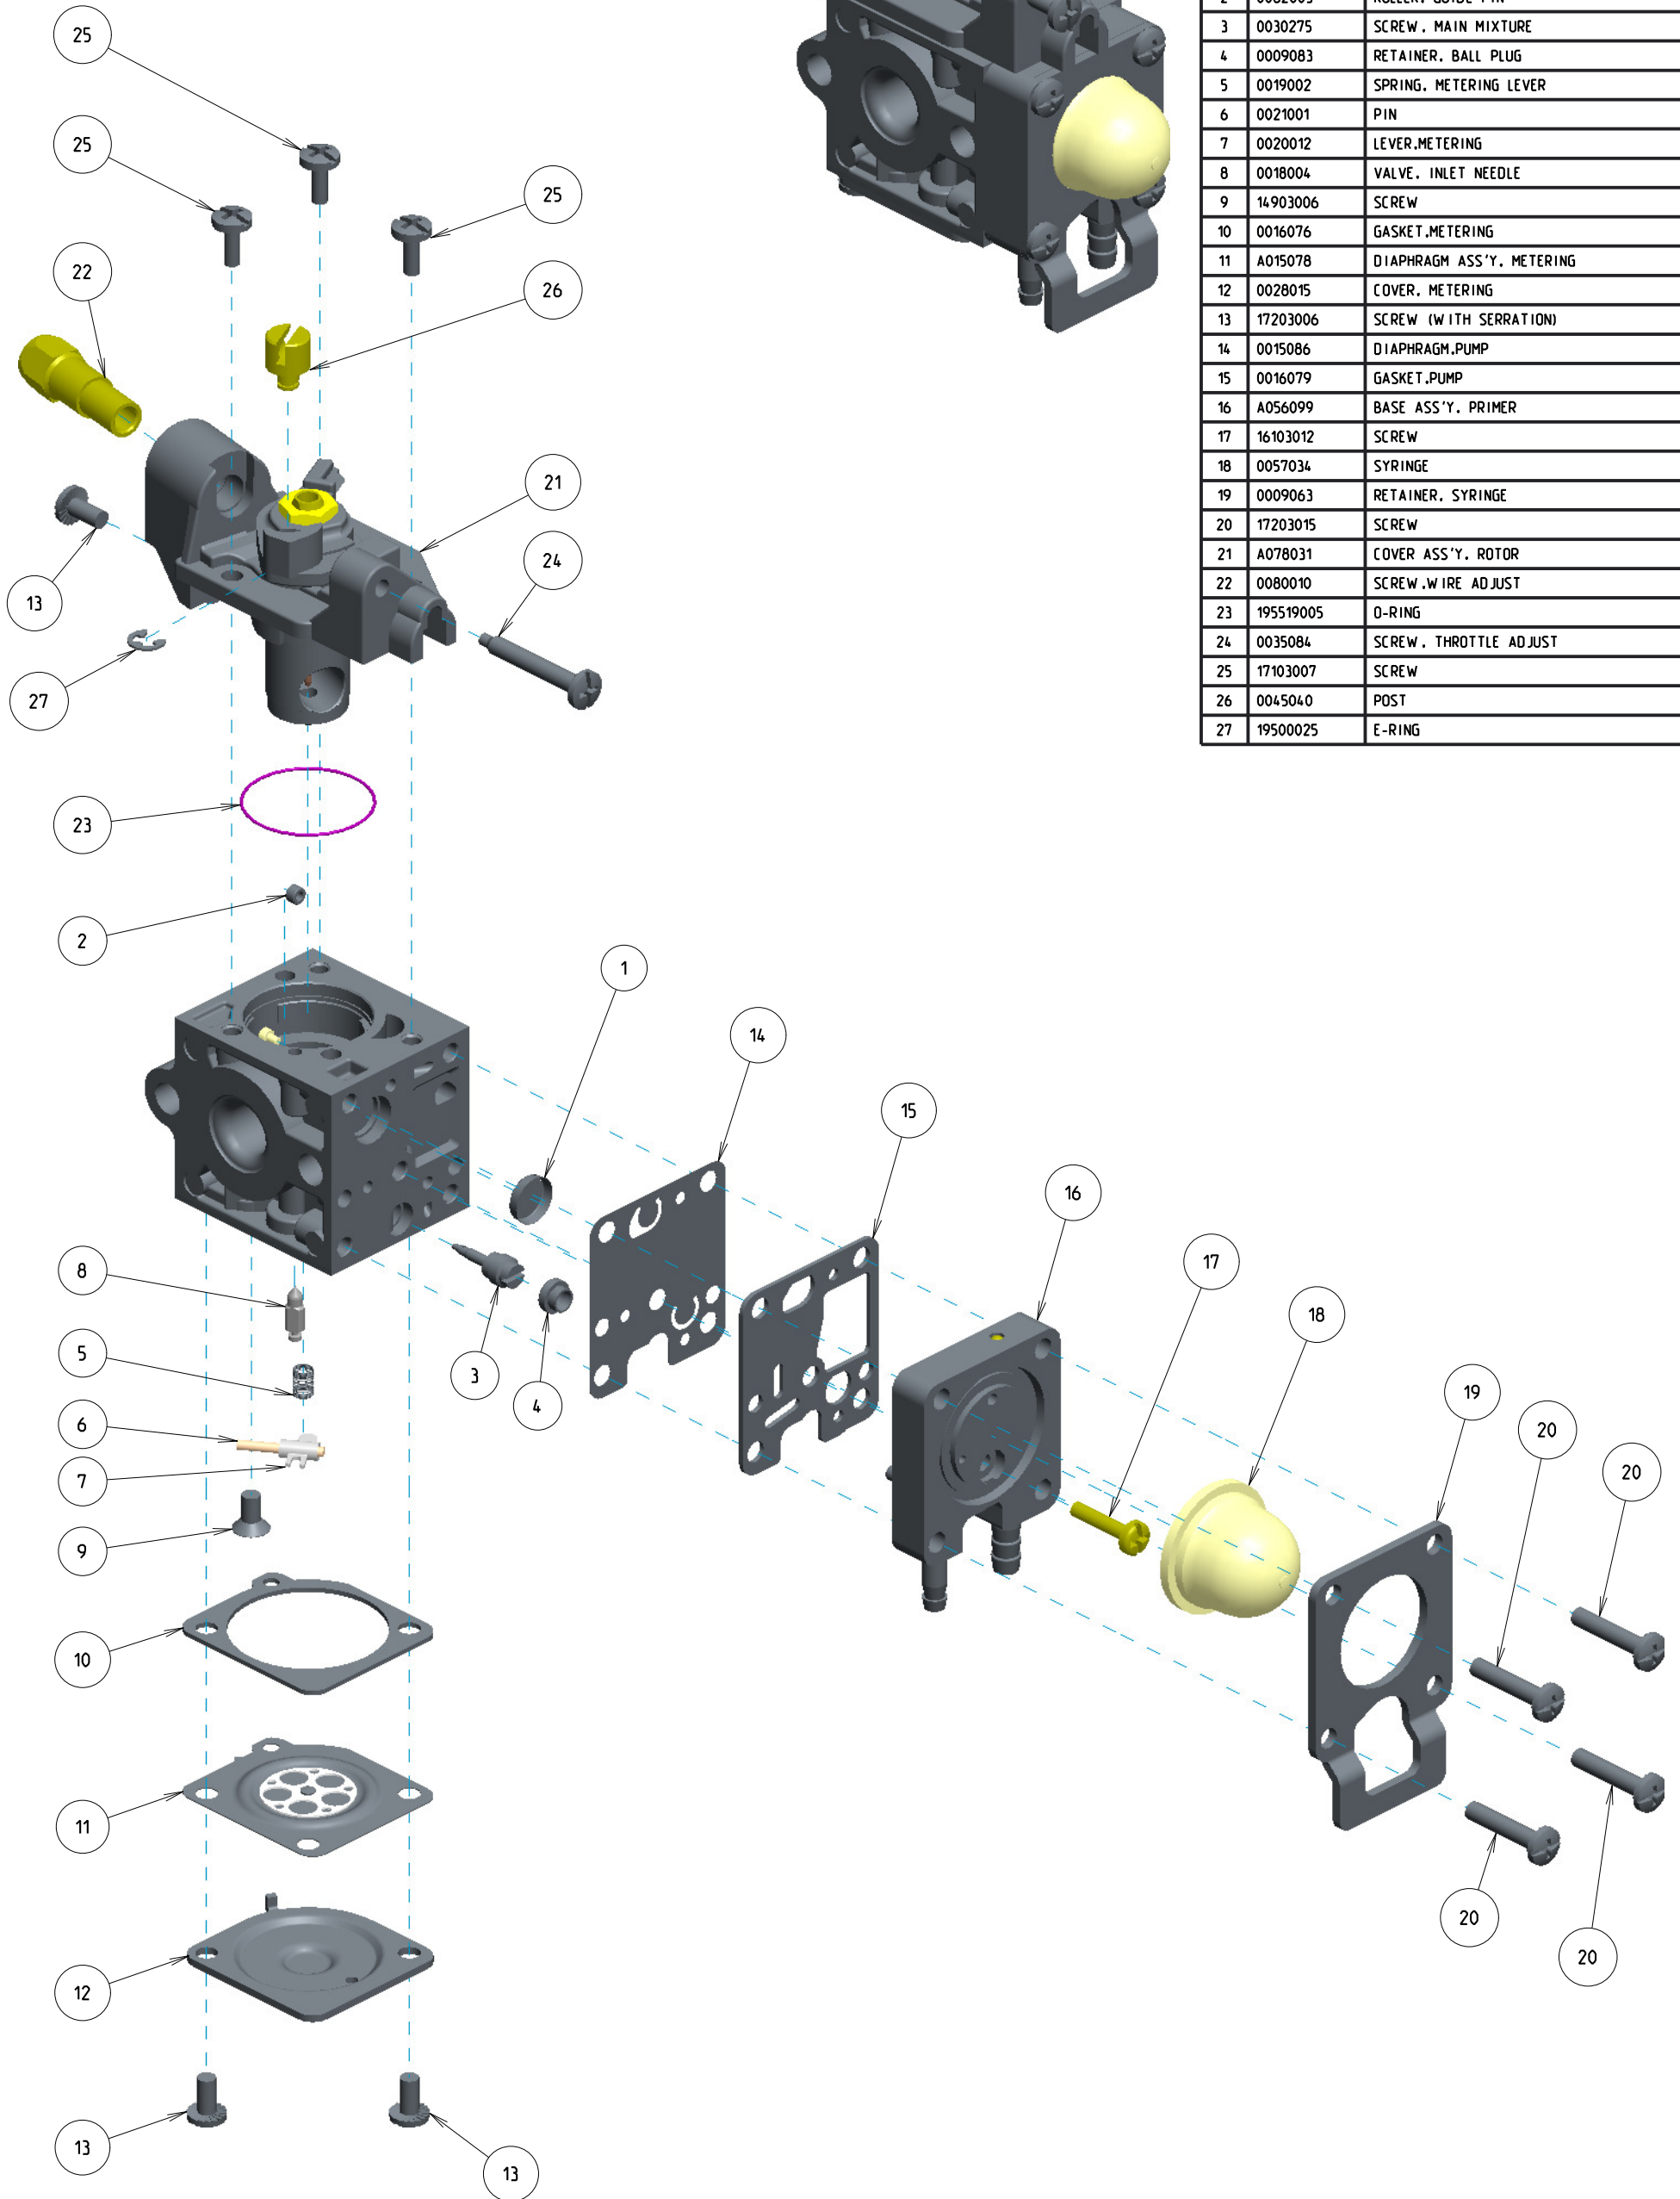

RB-K107

ITEM	ZAMA PART NR.	DESCRIPTION
	RB-K107	CARBURETOR ASSEMBLY
	RB-182	REBUILD KIT (1,2,5,6,7,8,10,11,14,15)
	GND-106	GASKET & DIAPHRAGM KIT (10,11,14,15)
1	0004033	STRAINER
2	0082003	ROLLER, GUIDE PIN
3	0030275	SCREW, MAIN MIXTURE
4	0009083	RETAINER, BALL PLUG
5	0019002	SPRING, METERING LEVER
6	0021001	PIN
7	0020012	LEVER, METERING
8	0018004	VALVE, INLET NEEDLE
9	14903006	SCREW
10	0016076	GASKET, METERING
11	A015078	DIAPHRAGM ASS'Y, METERING
12	0028015	COVER, METERING
13	17203006	SCREW (WITH SERRATION)
14	0015086	DIAPHRAGM, PUMP
15	0016079	GASKET, PUMP
16	A056099	BASE ASS'Y, PRIMER
17	16103012	SCREW
18	0057034	SYRINGE
19	0009063	RETAINER, SYRINGE
20	17203015	SCREW
21	A078031	COVER ASS'Y, ROTOR
22	0080010	SCREW, WIRE ADJUST
23	195519005	O-RING
24	0035084	SCREW, THROTTLE ADJUST
25	17103007	SCREW
26	0045040	POST
27	19500025	E-RING