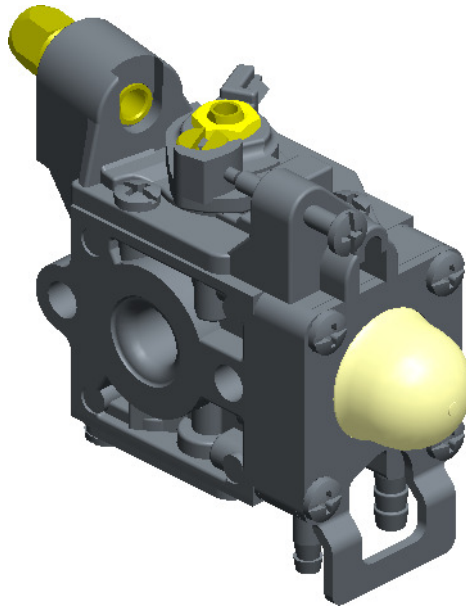

RB-K107

ITEM	ZAMA PART NR.	DESCRIPTION
	RB-K107	CARBURETOR ASSEMBLY
	RB-182	REBUILD KIT (1,2,5,6,7,8,10,11,14,15)
	GND-106	GASKET & DIAPHRAGM KIT (10,11,14,15)
1	0004033	STRAINER
2	0082003	ROLLER, GUIDE PIN
3	0030275	SCREW, MAIN MIXTURE
4	0009083	RETAINER, BALL PLUG
5	0019002	SPRING, METERING LEVER
6	0021001	PIN
7	0020012	LEVER, METERING
8	0018004	VALVE, INLET NEEDLE
9	14903006	SCREW
10	0016076	GASKET, METERING
11	A015078	DIAPHRAGM ASS'Y, METERING
12	0028015	COVER, METERING
13	17203006	SCREW (WITH SERRATION)
14	0015086	DIAPHRAGM, PUMP
15	0016079	GASKET, PUMP
16	A056099	BASE ASS'Y, PRIMER
17	16103012	SCREW
18	0057034	SYRINGE
19	0009063	RETAINER, SYRINGE
20	17203015	SCREW
21	A078031	COVER ASS'Y, ROTOR
22	0080010	SCREW, WIRE ADJUST
23	195519005	O-RING
24	0035084	SCREW, THROTTLE ADJUST
25	17103007	SCREW
26	0045040	POST
27	19500025	E-RING