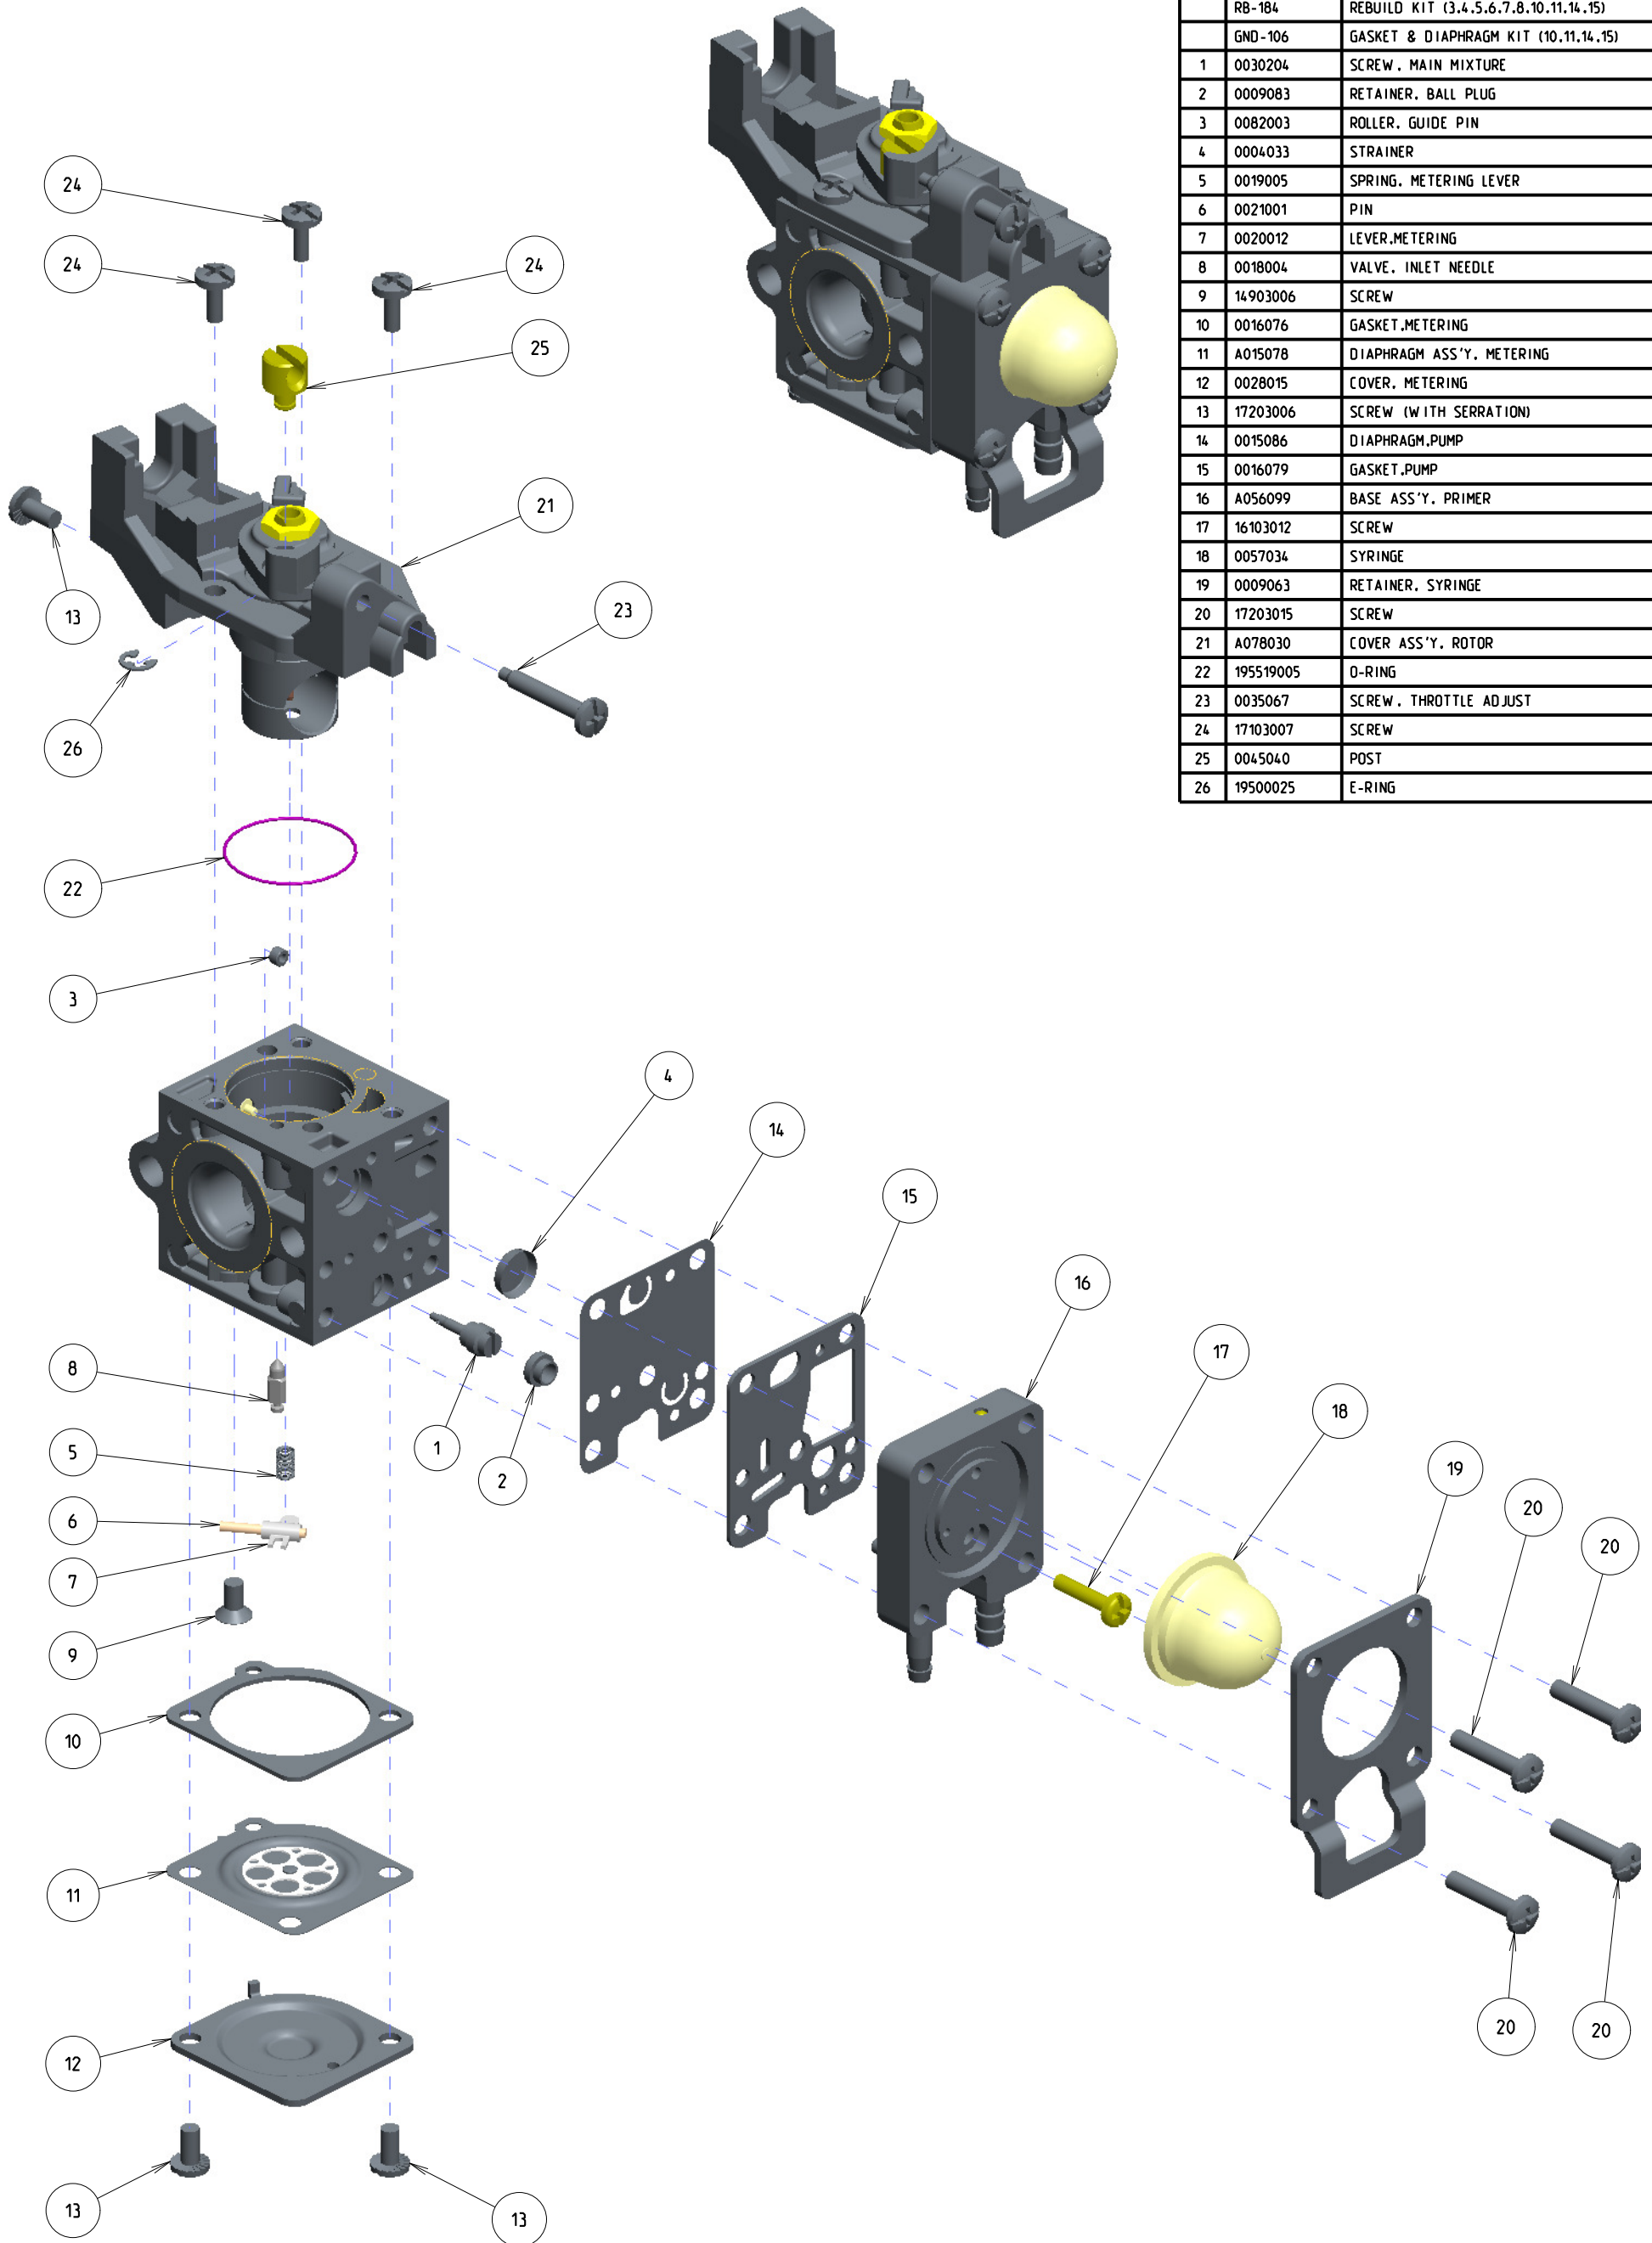

RB-K105

ITEM	ZAMA PART NR.	DESCRIPTION
	RB-K105	CARBURETOR ASSEMBLY
	RB-184	REBUILD KIT (3.4.5.6.7.8.10.11.14.15)
	GND-106	GASKET & DIAPHRAGM KIT (10.11.14.15)
1	0030204	SCREW, MAIN MIXTURE
2	0009083	RETAINER, BALL PLUG
3	0082003	ROLLER, GUIDE PIN
4	0004033	STRAINER
5	0019005	SPRING, METERING LEVER
6	0021001	PIN
7	0020012	LEVER, METERING
8	0018004	VALVE, INLET NEEDLE
9	14903006	SCREW
10	0016076	GASKET, METERING
11	A015078	DIAPHRAGM ASS'Y, METERING
12	0028015	COVER, METERING
13	17203006	SCREW (WITH SERRATION)
14	0015086	DIAPHRAGM, PUMP
15	0016079	GASKET, PUMP
16	A056099	BASE ASS'Y, PRIMER
17	16103012	SCREW
18	0057034	SYRINGE
19	0009063	RETAINER, SYRINGE
20	17203015	SCREW
21	A078030	COVER ASS'Y, ROTOR
22	195519005	O-RING
23	0035067	SCREW, THROTTLE ADJUST
24	17103007	SCREW
25	0045040	POST
26	19500025	E-RING