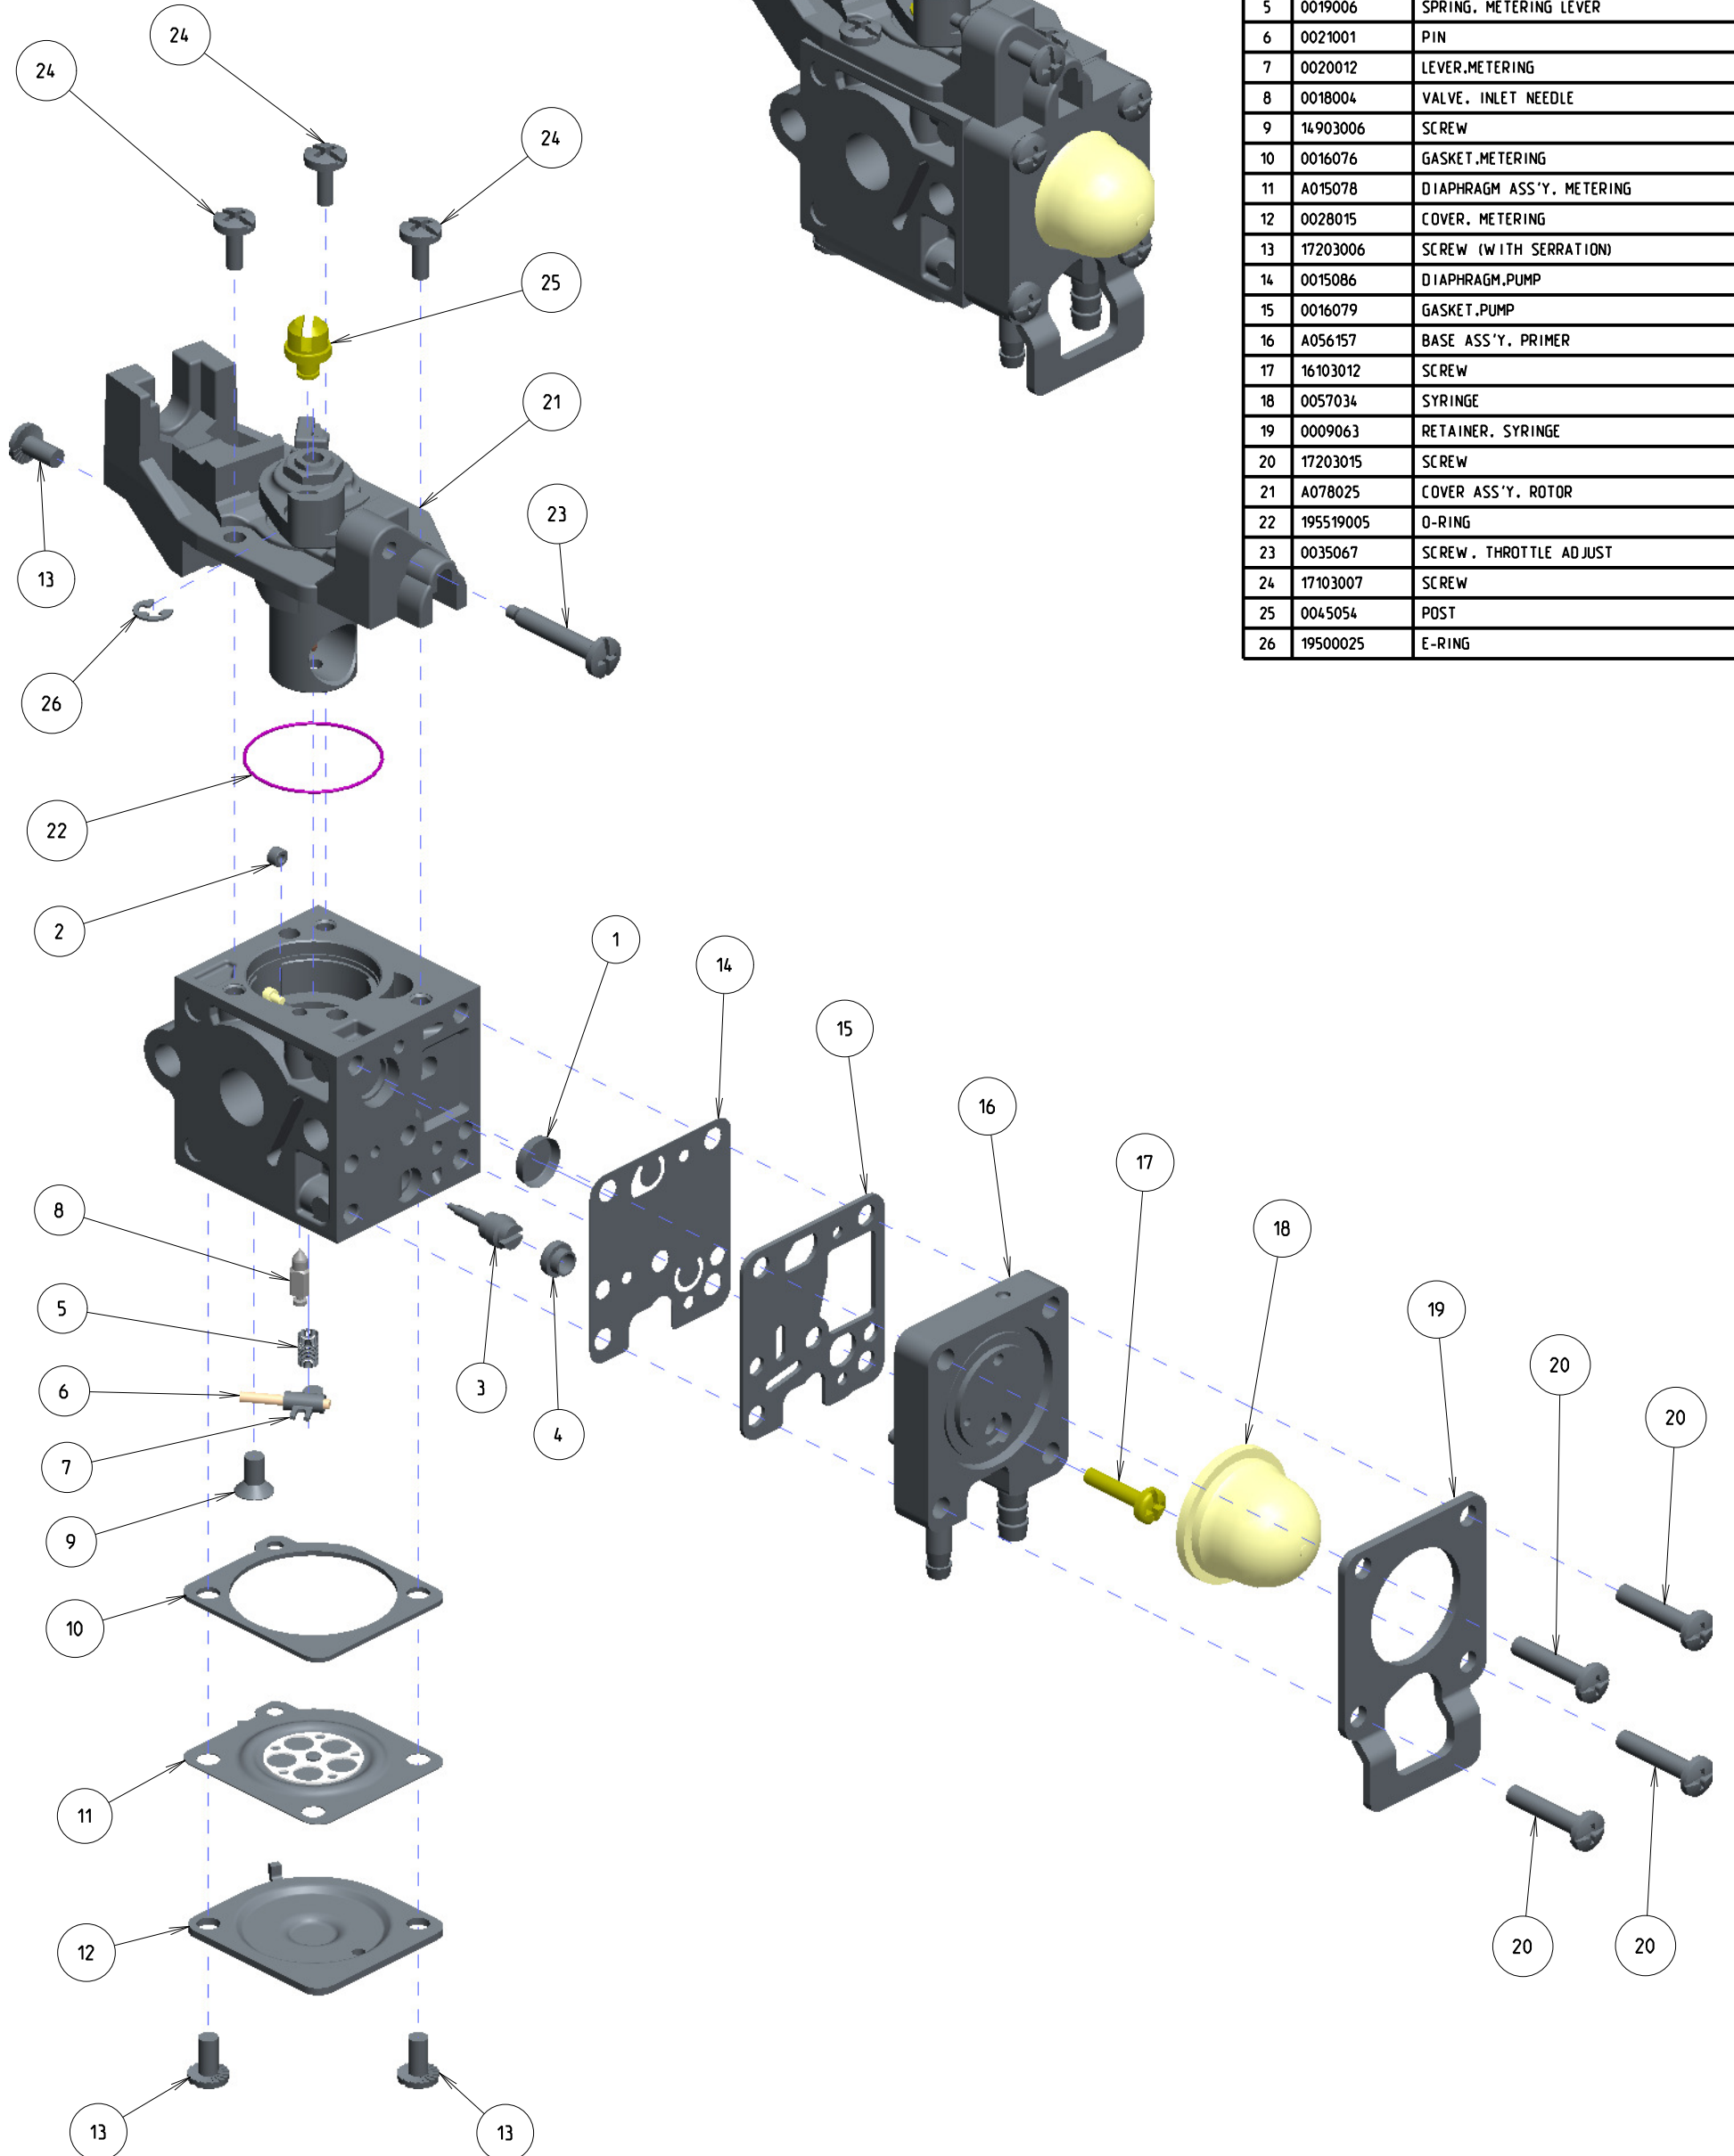

RB-K104B

ITEM	ZAMA PART NR.	DESCRIPTION
	RB-K104B	CARBURETOR ASSEMBLY
	RB-188	REBUILD KIT (1,2,5,6,7,8,10,11,14,15)
	GND-106	GASKET & DIAPHRAGM KIT (10,11,14,15)
1	0004033	STRAINER
2	0082003	ROLLER, GUIDE PIN
3	0030203	SCREW, MAIN MIXTURE
4	0009083	RETAINER, BALL PLUG
5	0019006	SPRING, METERING LEVER
6	0021001	PIN
7	0020012	LEVER, METERING
8	0018004	VALVE, INLET NEEDLE
9	14903006	SCREW
10	0016076	GASKET, METERING
11	A015078	DIAPHRAGM ASS'Y, METERING
12	0028015	COVER, METERING
13	17203006	SCREW (WITH SERRATION)
14	0015086	DIAPHRAGM, PUMP
15	0016079	GASKET, PUMP
16	A056157	BASE ASS'Y, PRIMER
17	16103012	SCREW
18	0057034	SYRINGE
19	0009063	RETAINER, SYRINGE
20	17203015	SCREW
21	A078025	COVER ASS'Y, ROTOR
22	195519005	O-RING
23	0035067	SCREW, THROTTLE ADJUST
24	17103007	SCREW
25	0045054	POST
26	19500025	E-RING