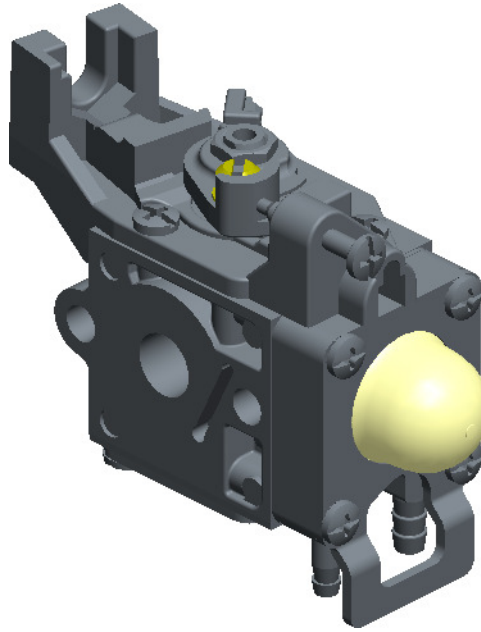

RB-K104B

ITEM	ZAMA PART NR.	DESCRIPTION
	RB-K104B	CARBURETOR ASSEMBLY
	RB-188	REBUILD KIT (1,2,5,6,7,8,10,11,14,15)
	GND-106	GASKET & DIAPHRAGM KIT (10,11,14,15)
1	0004033	STRAINER
2	0082003	ROLLER, GUIDE PIN
3	0030203	SCREW, MAIN MIXTURE
4	0009083	RETAINER, BALL PLUG
5	0019006	SPRING, METERING LEVER
6	0021001	PIN
7	0020012	LEVER, METERING
8	0018004	VALVE, INLET NEEDLE
9	14903006	SCREW
10	0016076	GASKET, METERING
11	A015078	DIAPHRAGM ASS'Y, METERING
12	0028015	COVER, METERING
13	17203006	SCREW (WITH SERRATION)
14	0015086	DIAPHRAGM, PUMP
15	0016079	GASKET, PUMP
16	A056157	BASE ASS'Y, PRIMER
17	16103012	SCREW
18	0057034	SYRINGE
19	0009063	RETAINER, SYRINGE
20	17203015	SCREW
21	A078025	COVER ASS'Y, ROTOR
22	195519005	O-RING
23	0035067	SCREW, THROTTLE ADJUST
24	17103007	SCREW
25	0045054	POST
26	19500025	E-RING