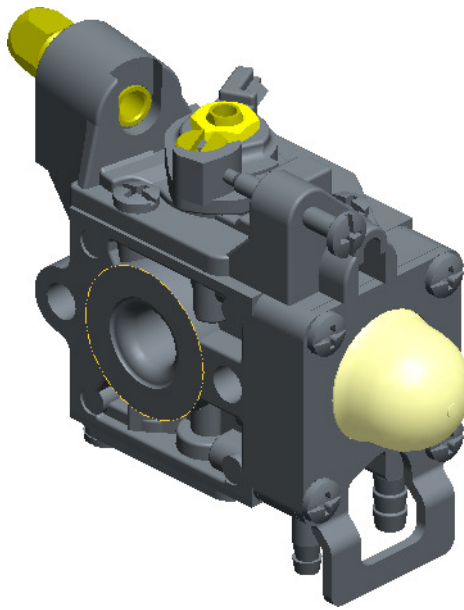

# RB-K103

ITEM	ZAMA PART NR.	DESCRIPTION
	RB-K103	CARBURETOR ASSEMBLY
	RB-182	REBUILD KIT (1,2,5,6,7,8,10,11,14,15)
	GND-106	GASKET & DIAPHRAGM KIT (10,11,14,15)
1	0004033	STRAINER
2	0082003	ROLLER, GUIDE PIN
3	0030275	SCREW, MAIN MIXTURE
4	0009083	RETAINER, BALL PLUG
5	0019002	SPRING, METERING LEVER
6	0021001	PIN
7	0020012	LEVER, METERING
8	0018004	VALVE, INLET NEEDLE
9	14903006	SCREW
10	0016076	GASKET, METERING
11	A015078	DIAPHRAGM ASS'Y, METERING
12	0028015	COVER, METERING
13	17203006	SCREW (WITH SERRATION)
14	0015086	DIAPHRAGM, PUMP
15	0016079	GASKET, PUMP
16	A056099	BASE ASS'Y, PRIMER
17	0057034	SYRINGE
18	0009063	RETAINER, SYRINGE
19	17203015	SCREW
20	A078028	COVER ASS'Y, ROTOR
21	0080010	SCREW, WIRE ADJUST
22	195519005	O-RING
23	0035084	SCREW, THROTTLE ADJUST
24	17103007	SCREW
25	0045040	POST
26	19500025	E-RING
27	16103012	SCREW