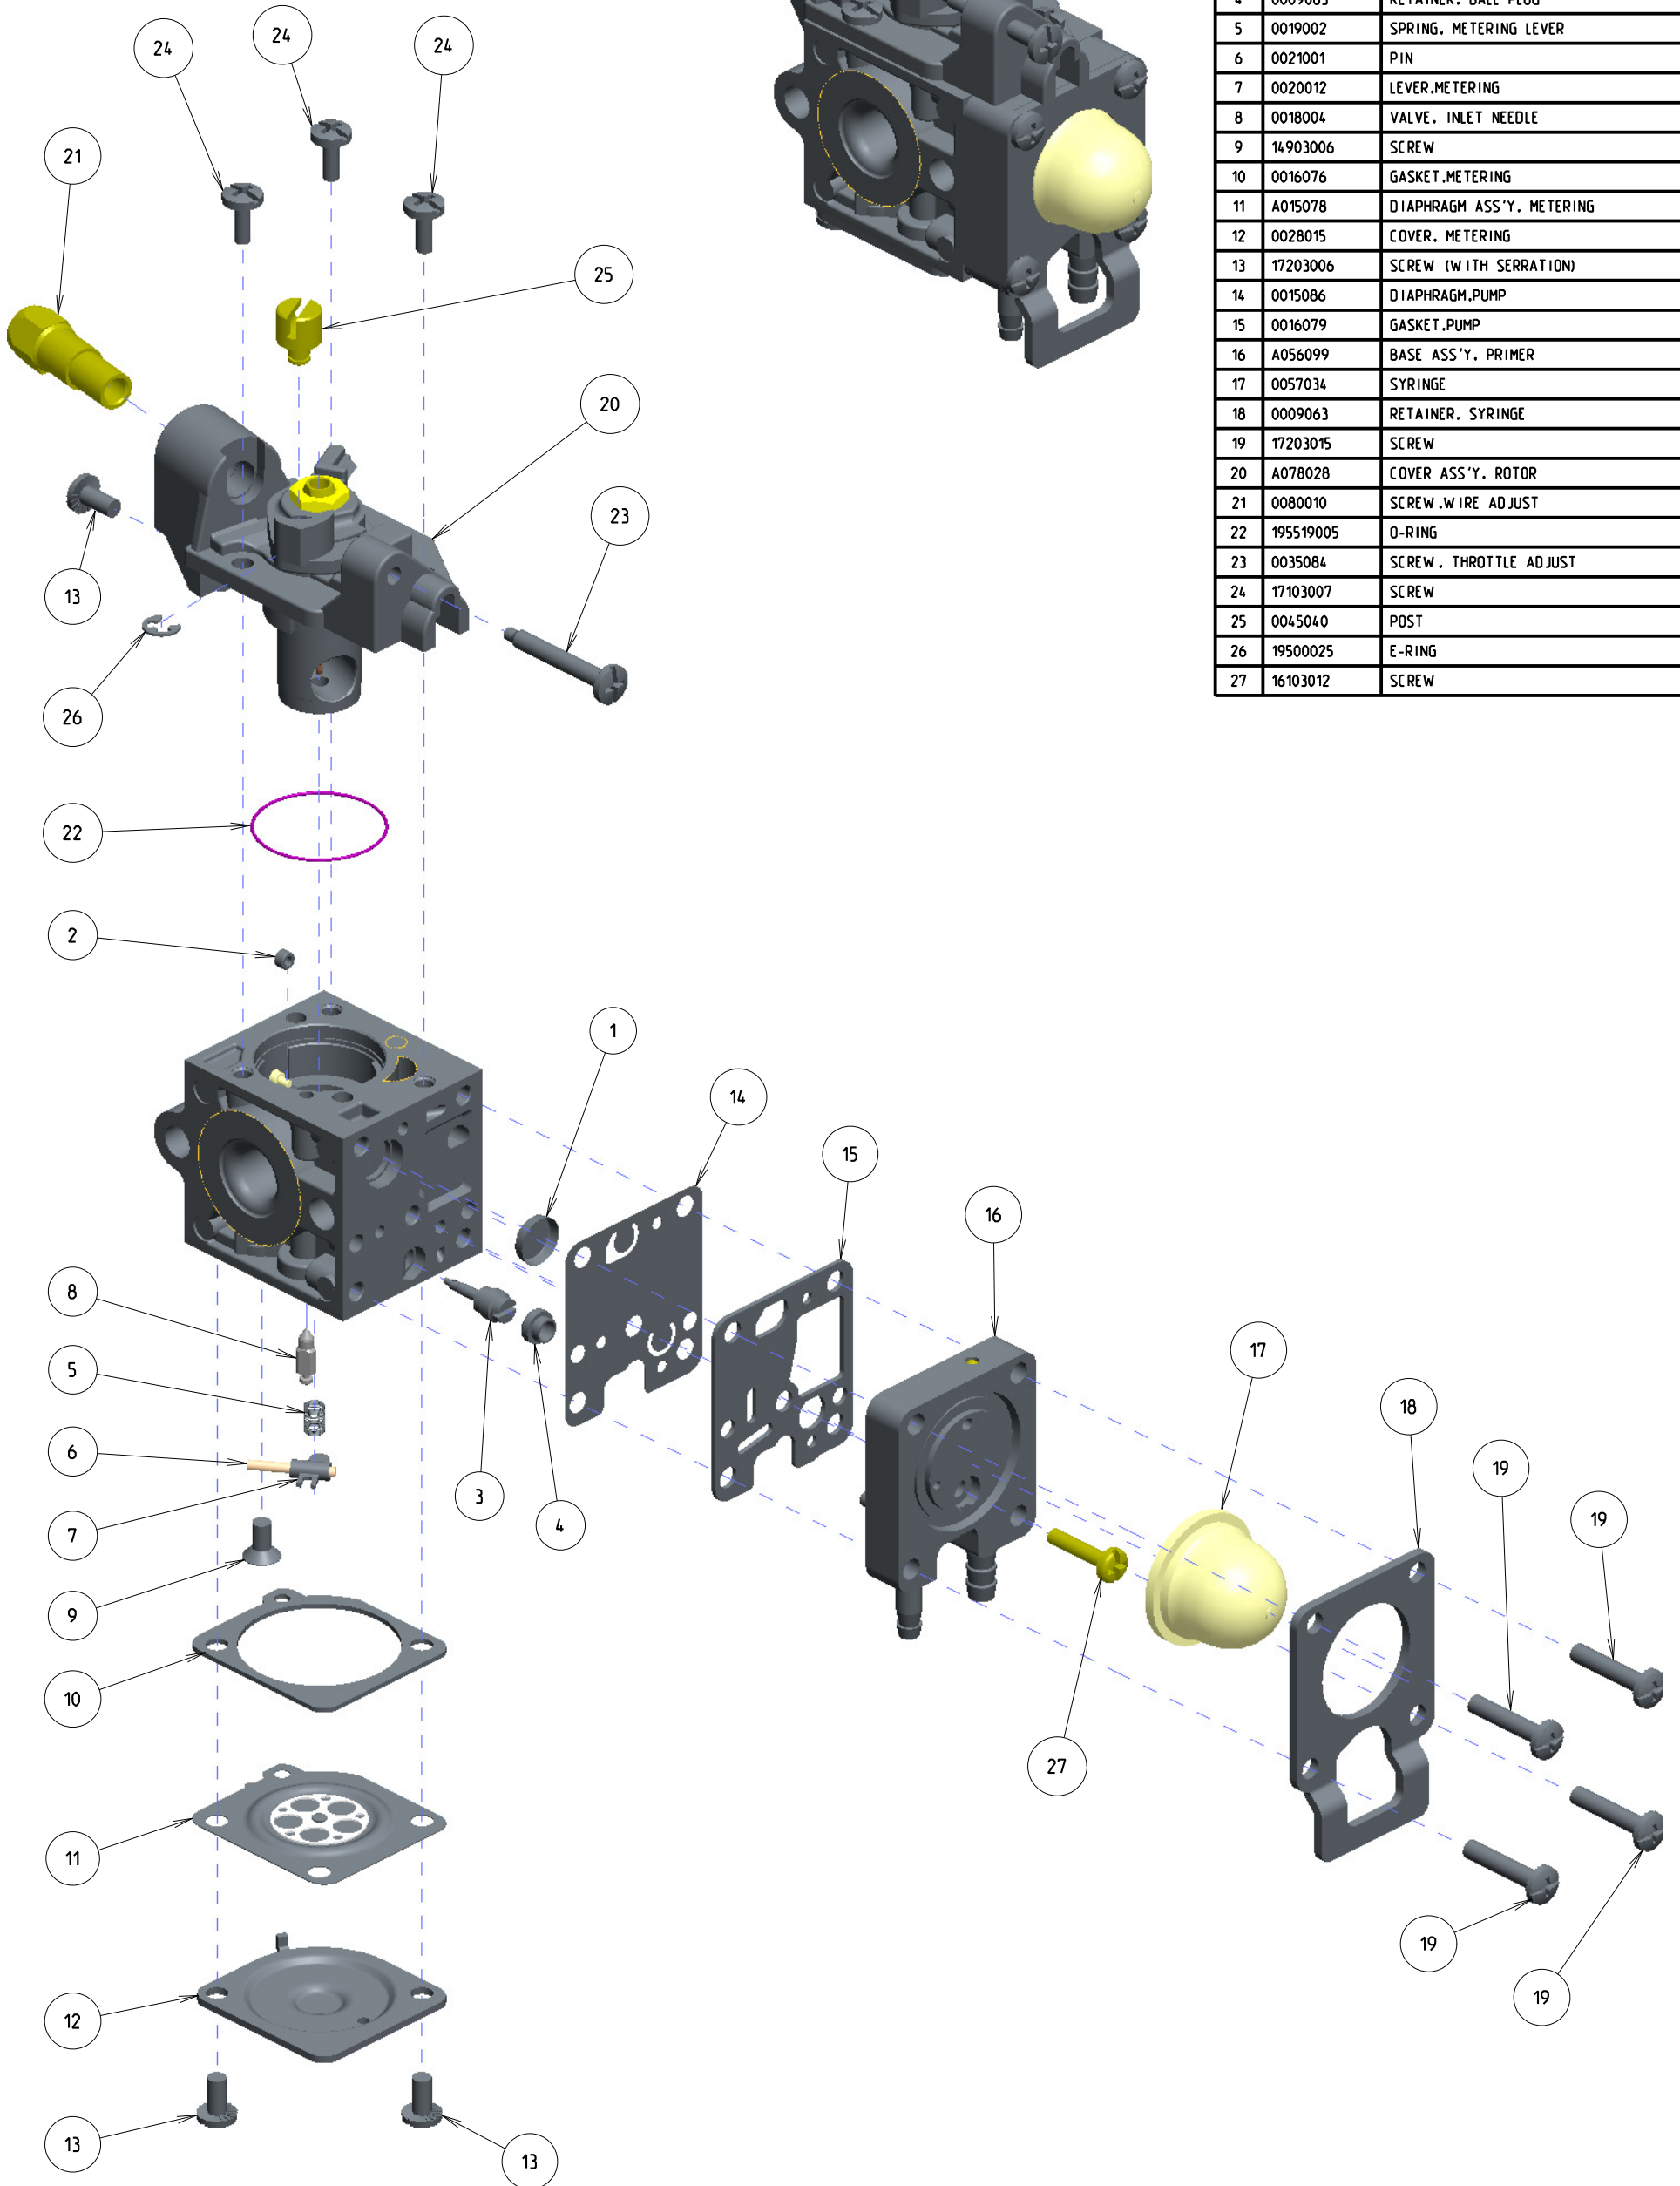

# RB-K103

ITEM	ZAMA PART NR.	DESCRIPTION
	RB-K103	CARBURETOR ASSEMBLY
	RB-182	REBUILD KIT (1,2,5,6,7,8,10,11,14,15)
	GND-106	GASKET & DIAPHRAGM KIT (10,11,14,15)
1	0004033	STRAINER
2	0082003	ROLLER, GUIDE PIN
3	0030275	SCREW, MAIN MIXTURE
4	0009083	RETAINER, BALL PLUG
5	0019002	SPRING, METERING LEVER
6	0021001	PIN
7	0020012	LEVER, METERING
8	0018004	VALVE, INLET NEEDLE
9	14903006	SCREW
10	0016076	GASKET, METERING
11	A015078	DIAPHRAGM ASS'Y, METERING
12	0028015	COVER, METERING
13	17203006	SCREW (WITH SERRATION)
14	0015086	DIAPHRAGM, PUMP
15	0016079	GASKET, PUMP
16	A056099	BASE ASS'Y, PRIMER
17	0057034	SYRINGE
18	0009063	RETAINER, SYRINGE
19	17203015	SCREW
20	A078028	COVER ASS'Y, ROTOR
21	0080010	SCREW, WIRE ADJUST
22	195519005	O-RING
23	0035084	SCREW, THROTTLE ADJUST
24	17103007	SCREW
25	0045040	POST
26	19500025	E-RING
27	16103012	SCREW