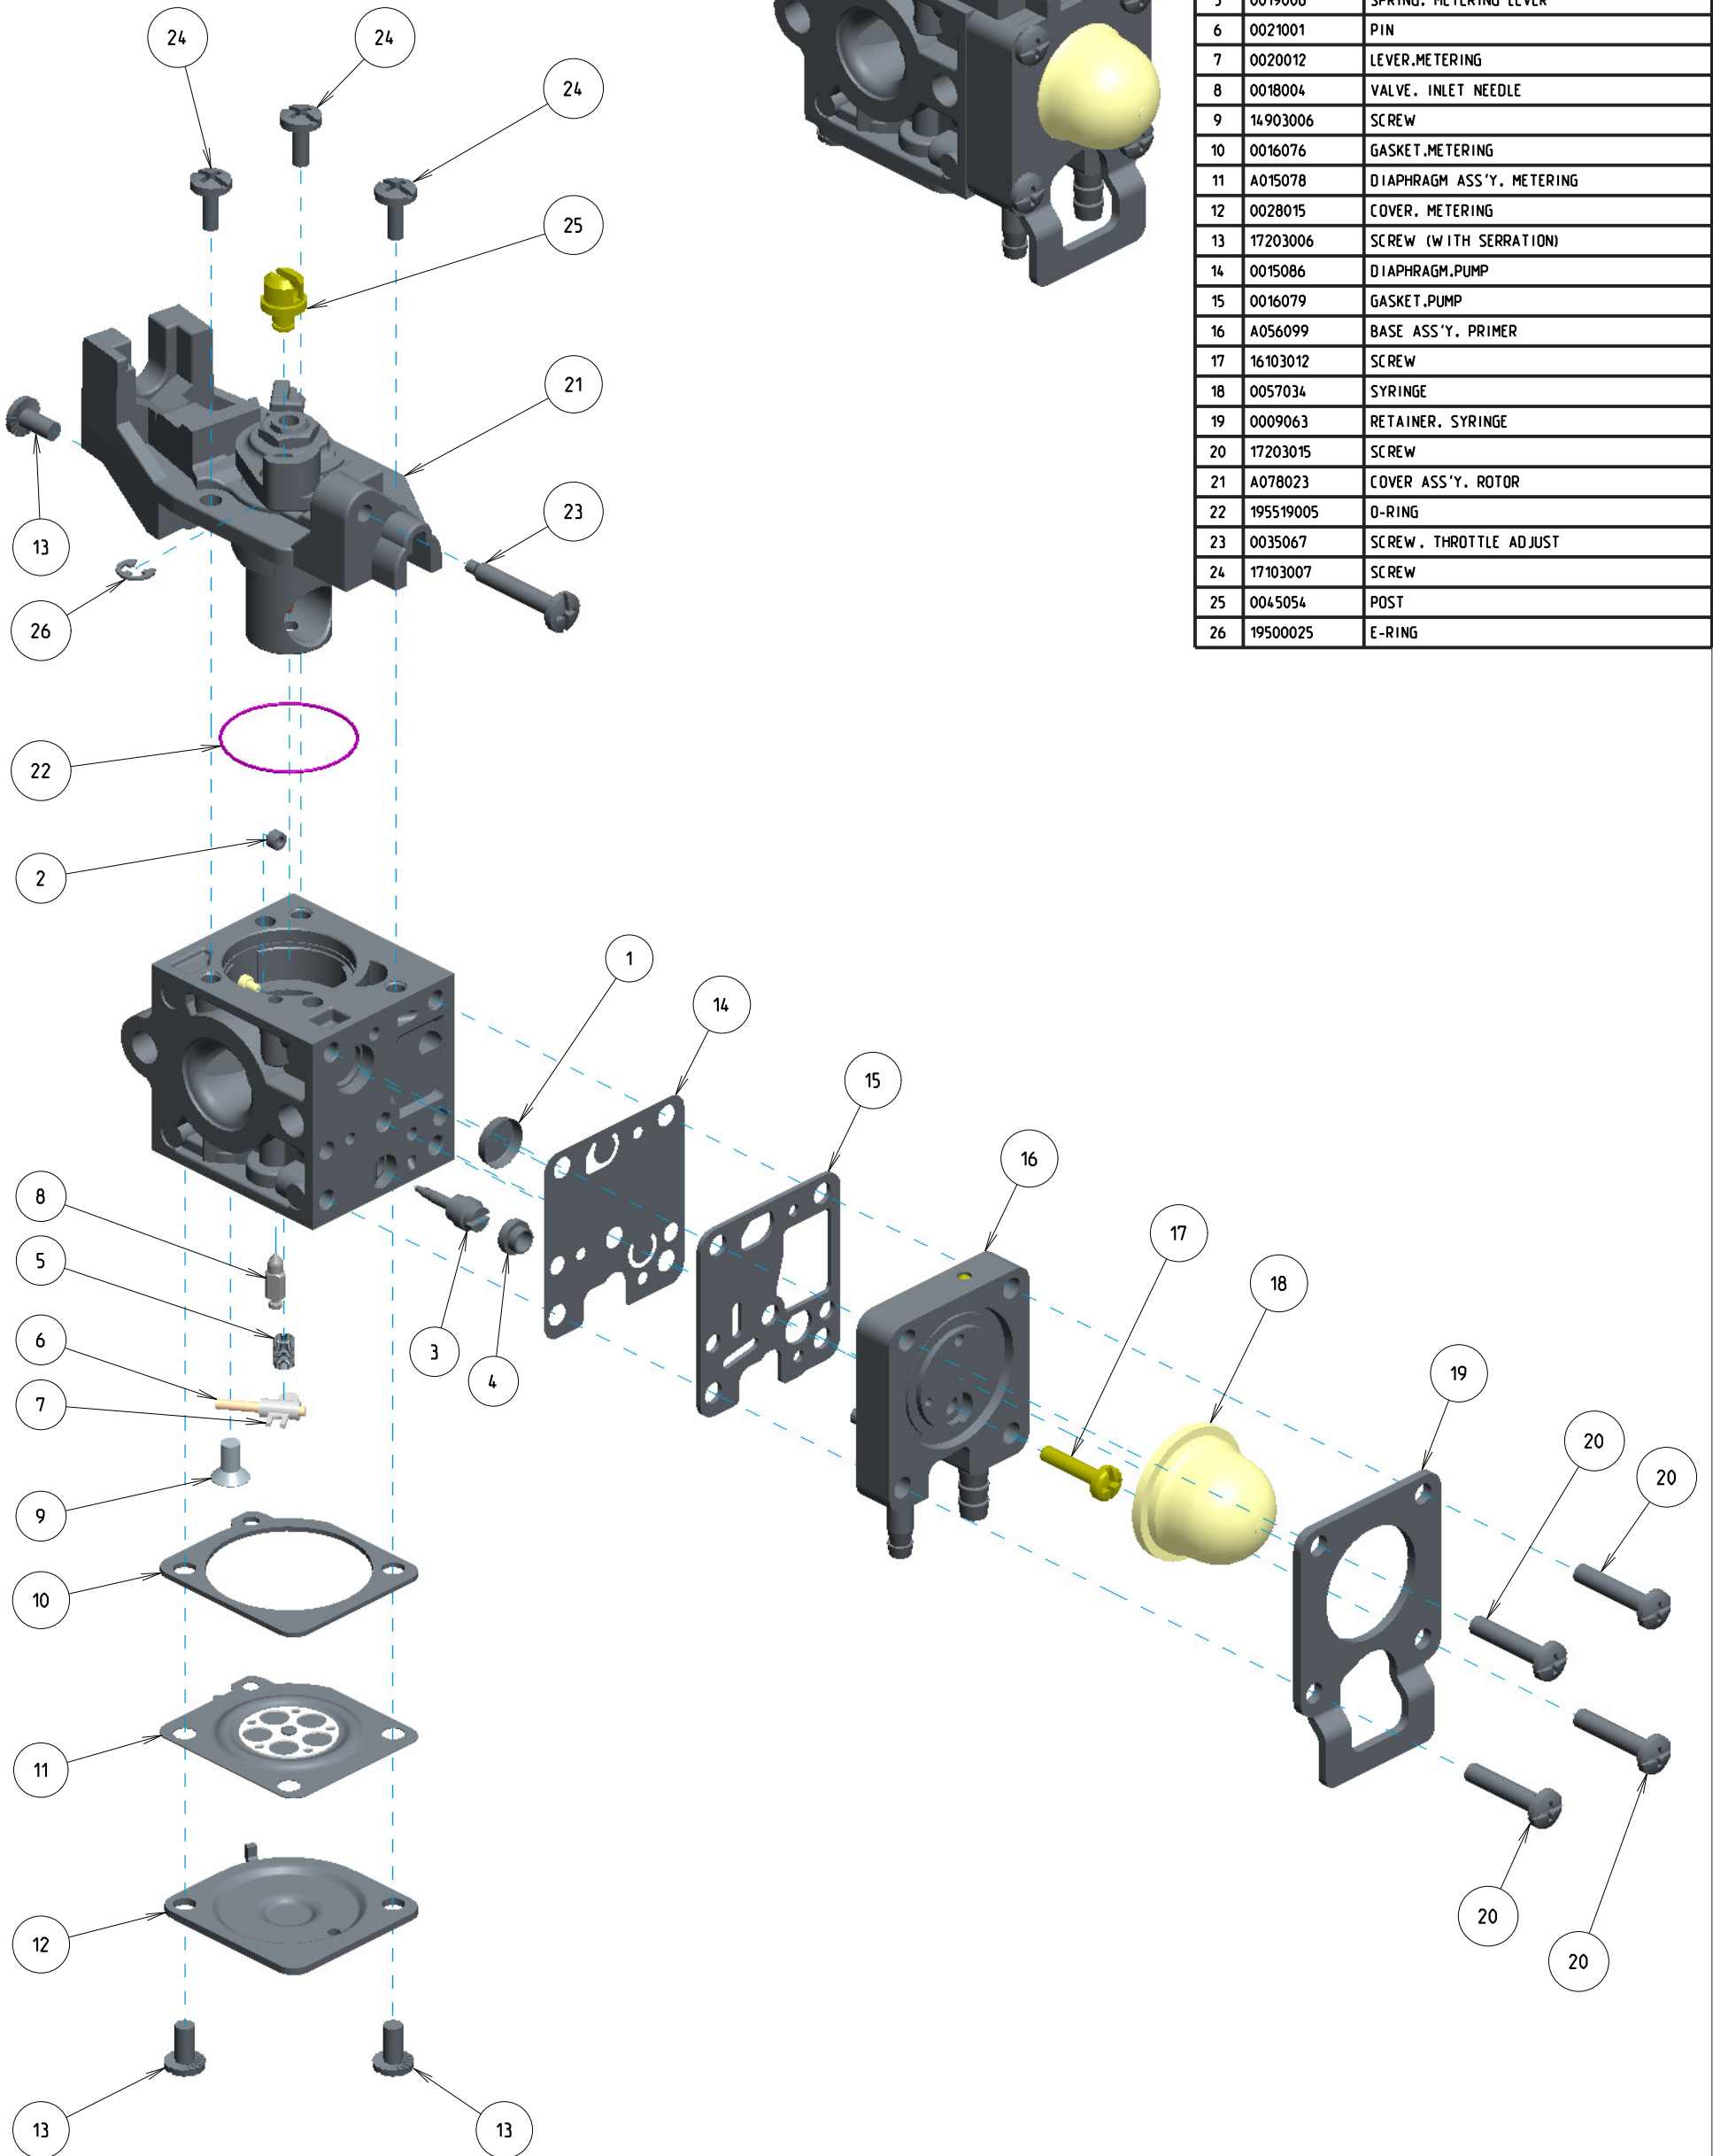

# RB-K101

ITEM	ZAMA PART NR.	DESCRIPTION
	RB-K101	CARBURETOR ASSEMBLY
	RB-188	REBUILD KIT (1,2,5,6,7,8,10,11,14,15)
	GND-106	GASKET & DIAPHRAGM KIT (10,11,14,15)
1	0004033	STRAINER
2	0082003	ROLLER, GUIDE PIN
3	0030203	SCREW, MAIN MIXTURE
4	0009083	RETAINER, BALL PLUG
5	0019006	SPRING, METERING LEVER
6	0021001	PIN
7	0020012	LEVER, METERING
8	0018004	VALVE, INLET NEEDLE
9	14903006	SCREW
10	0016076	GASKET, METERING
11	A015078	DIAPHRAGM ASS'Y, METERING
12	0028015	COVER, METERING
13	17203006	SCREW (WITH SERRATION)
14	0015086	DIAPHRAGM, PUMP
15	0016079	GASKET, PUMP
16	A056099	BASE ASS'Y, PRIMER
17	16103012	SCREW
18	0057034	SYRINGE
19	0009063	RETAINER, SYRINGE
20	17203015	SCREW
21	A078023	COVER ASS'Y, ROTOR
22	195519005	O-RING
23	0035067	SCREW, THROTTLE ADJUST
24	17103007	SCREW
25	0045054	POST
26	19500025	E-RING