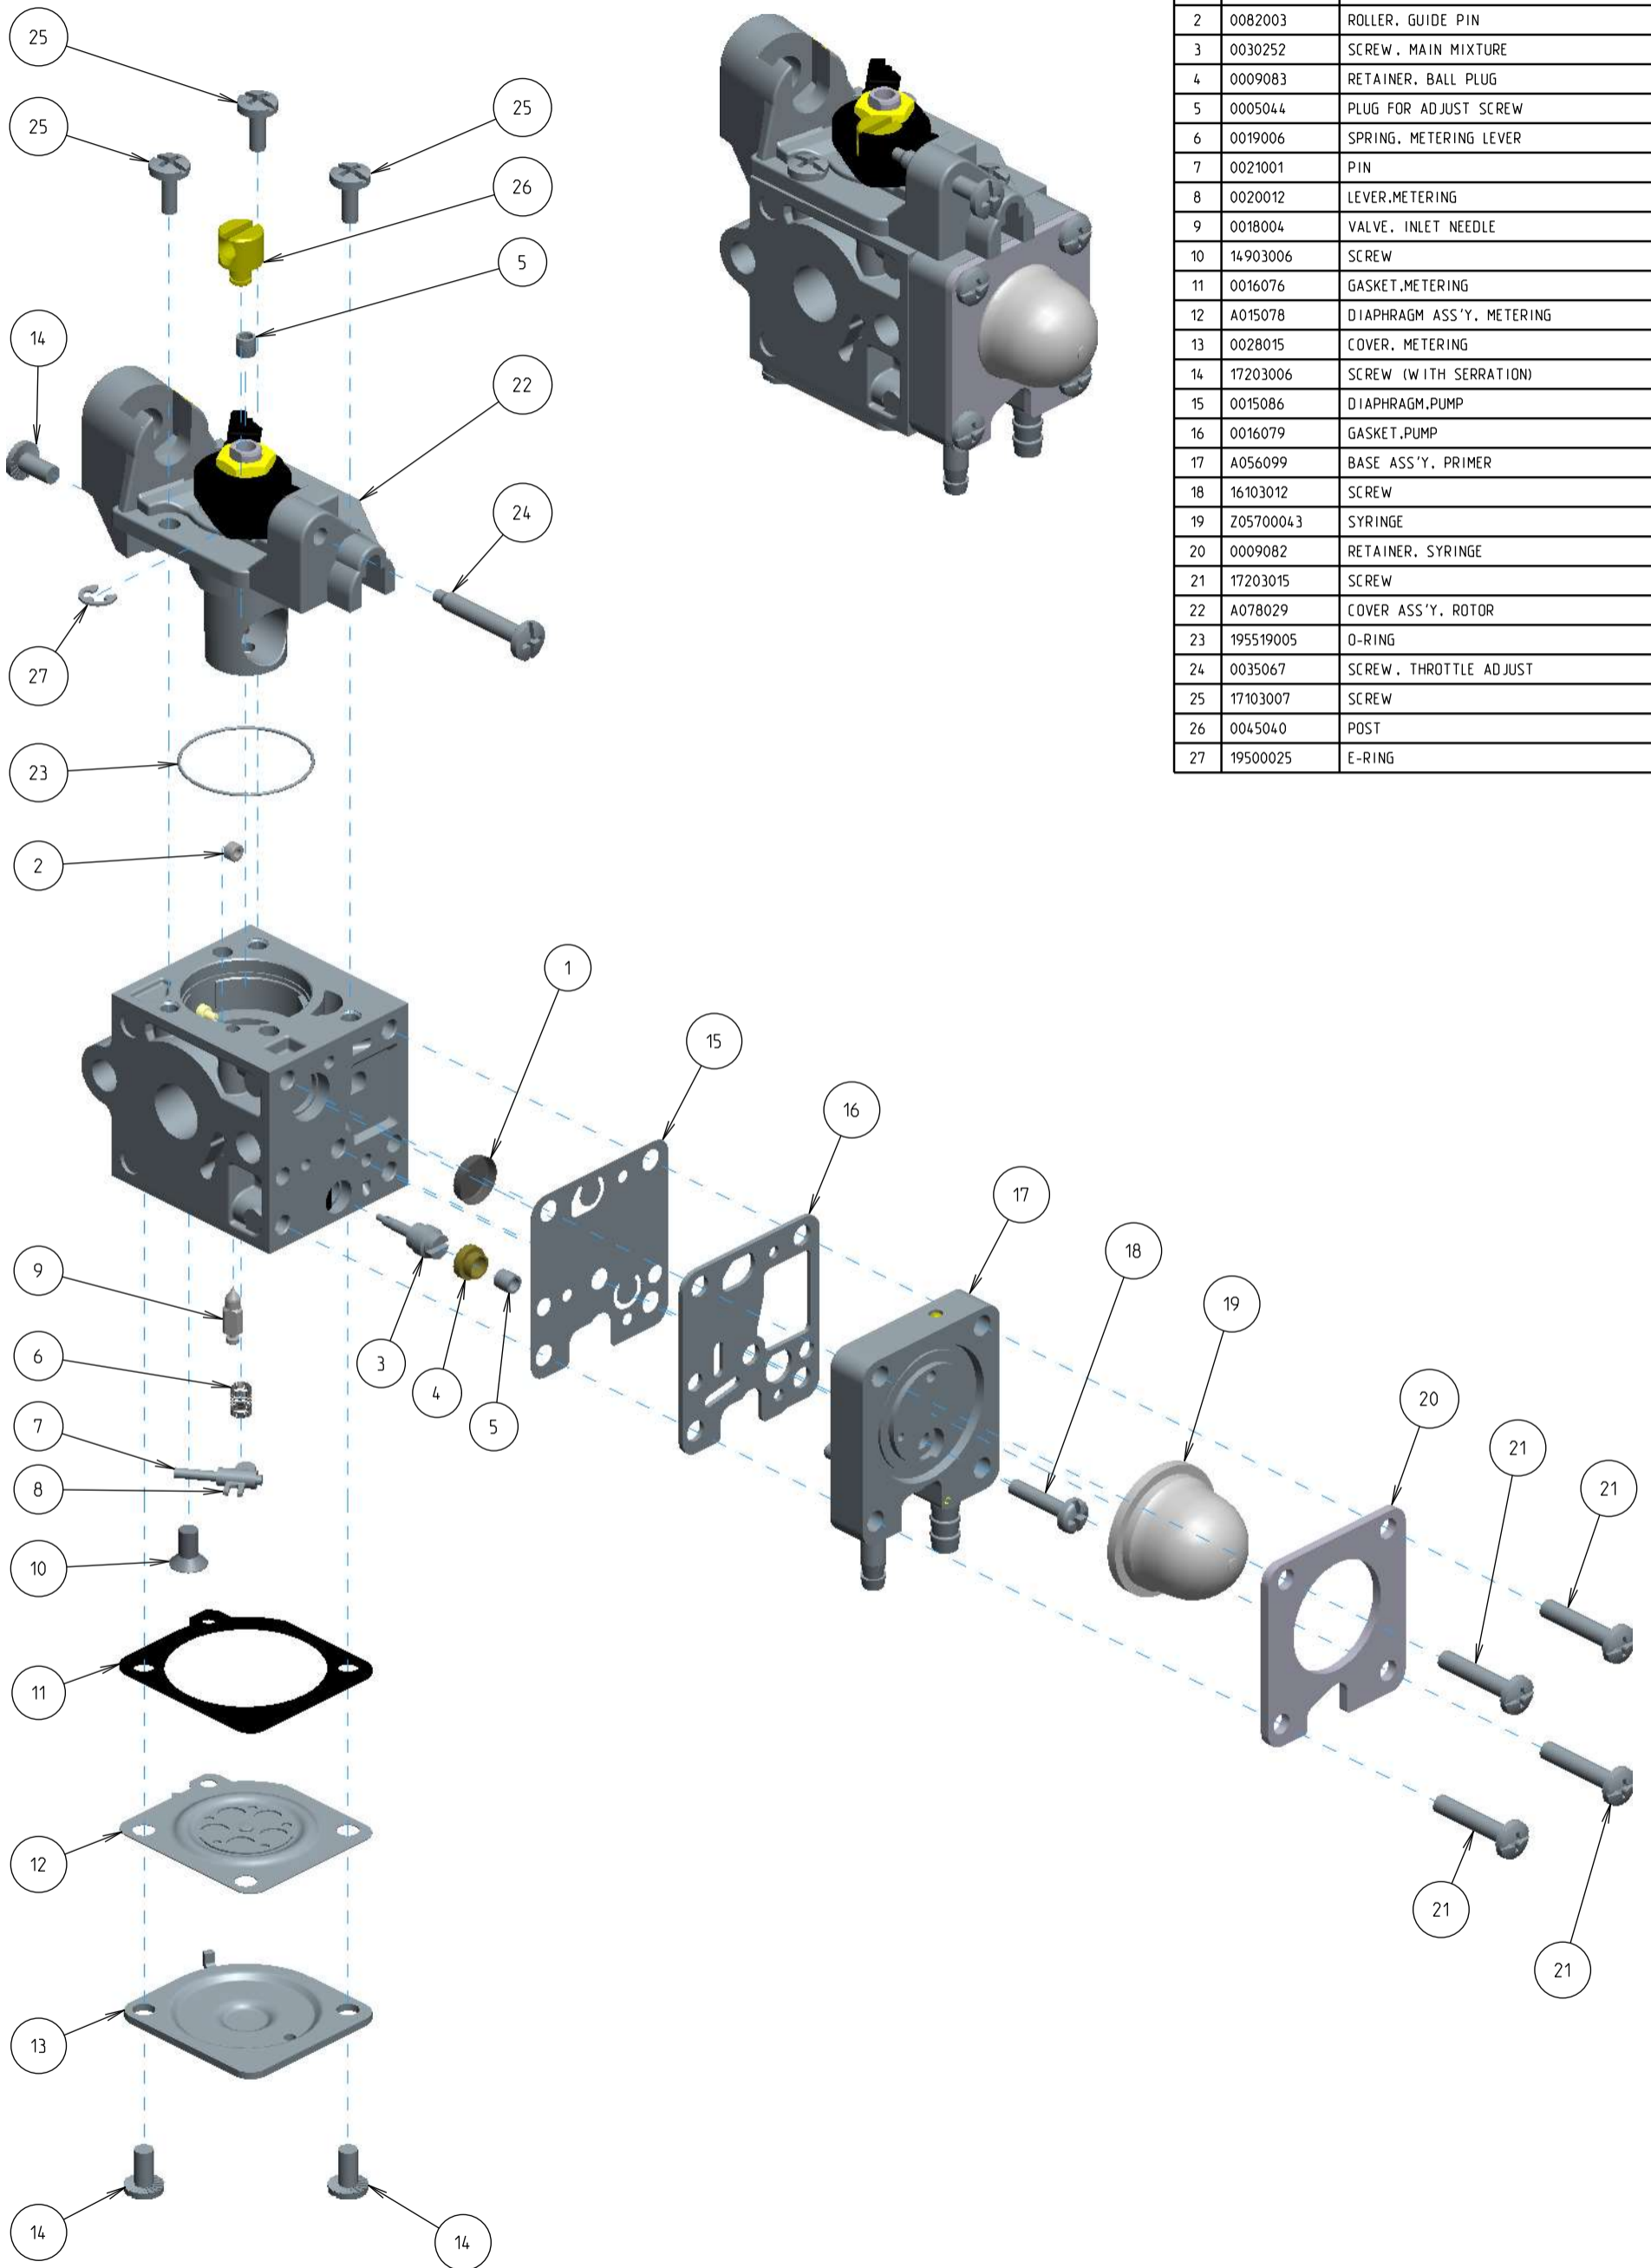

# RB-HK1

ITEM	ZAMA PART NR.	DESCRIPTION
	RB-HK1	CARBURETOR ASSEMBLY
	RB-188	REBUILD KIT (1.2.6.7.8.9.11.12.15.16)
	GND-106	GASKET & DIAPHRAGM KIT (11.12.15.16)
1	0004033	STRAINER
2	0082003	ROLLER, GUIDE PIN
3	0030252	SCREW, MAIN MIXTURE
4	0009083	RETAINER, BALL PLUG
5	0005044	PLUG FOR ADJUST SCREW
6	0019006	SPRING, METERING LEVER
7	0021001	PIN
8	0020012	LEVER, METERING
9	0018004	VALVE, INLET NEEDLE
10	14903006	SCREW
11	0016076	GASKET, METERING
12	A015078	DIAPHRAGM ASS'Y, METERING
13	0028015	COVER, METERING
14	17203006	SCREW (WITH SERRATION)
15	0015086	DIAPHRAGM, PUMP
16	0016079	GASKET, PUMP
17	A056099	BASE ASS'Y, PRIMER
18	16103012	SCREW
19	Z05700043	SYRINGE
20	0009082	RETAINER, SYRINGE
21	17203015	SCREW
22	A078029	COVER ASS'Y, ROTOR
23	195519005	O-RING
24	0035067	SCREW, THROTTLE ADJUST
25	17103007	SCREW
26	0045040	POST
27	19500025	E-RING