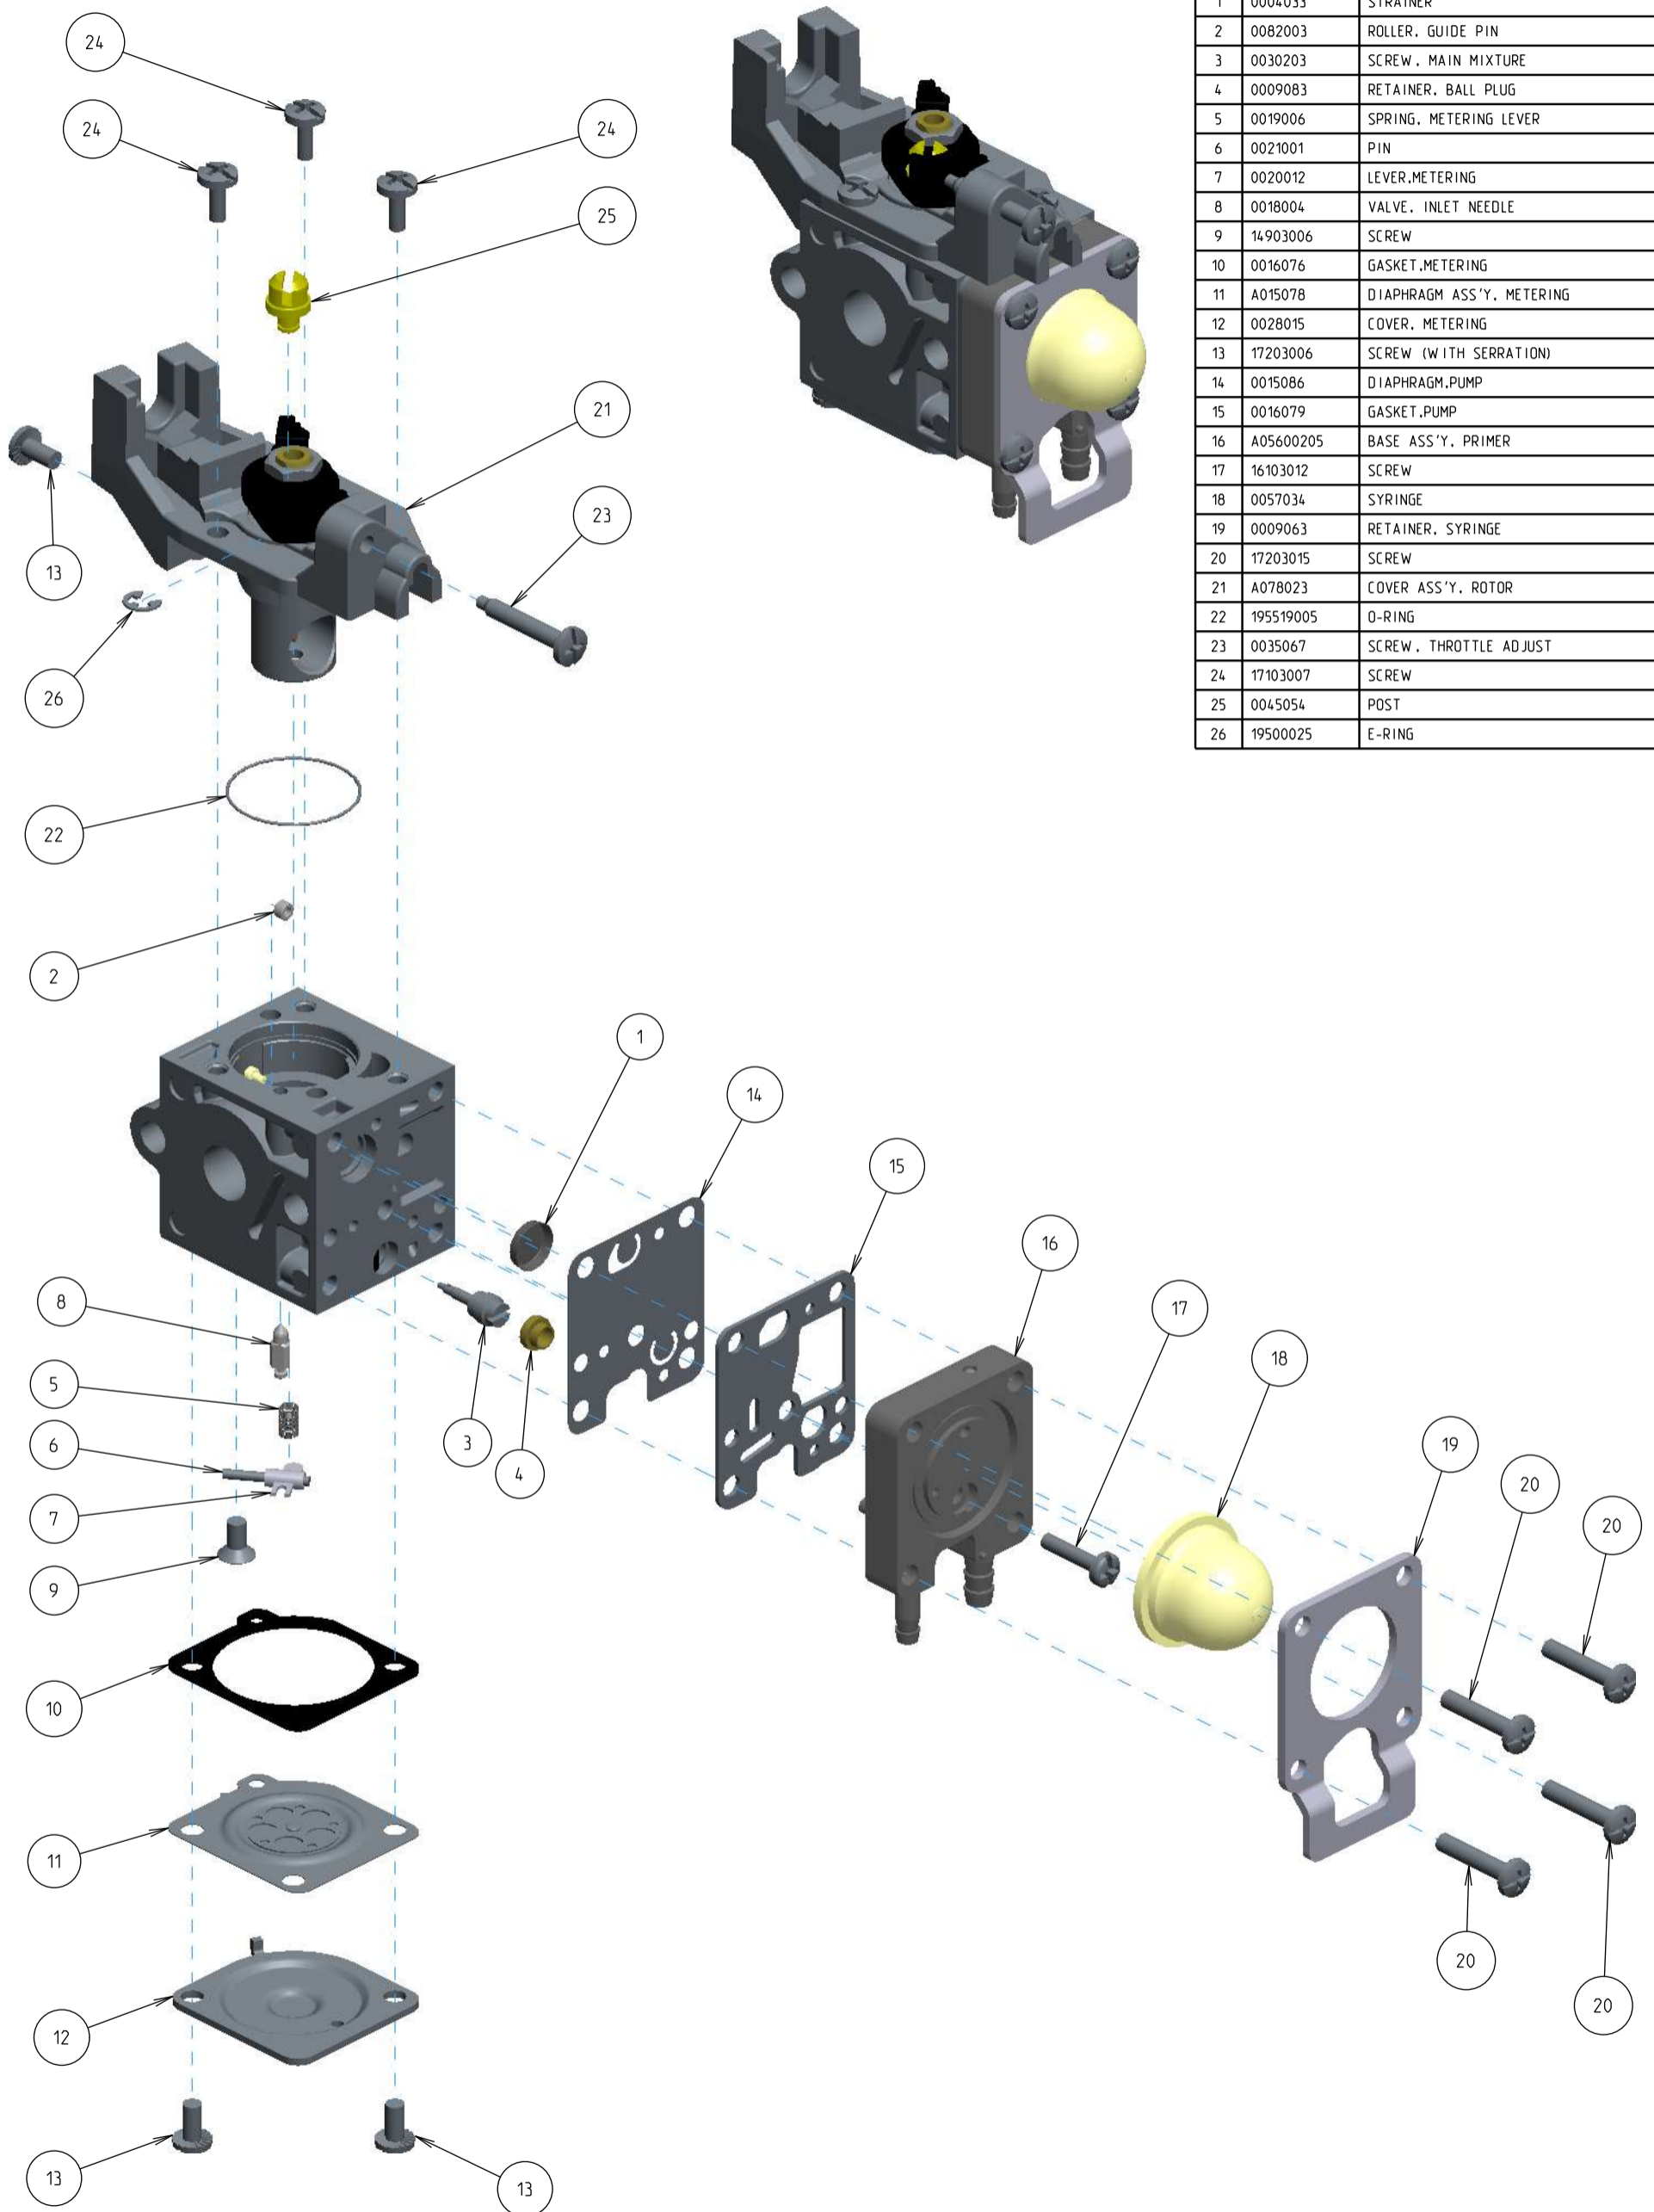

RB-110150B

ITEM	ZAMA PART NR.	DESCRIPTION
	RB-110150B	CARBURETOR ASSEMBLY
	RB-188	REBUILD KIT (1,2,5,6,7,8,10,11,14,15)
	GND-106	GASKET & DIAPHRAGM KIT (10,11,14,15)
1	0004033	STRAINER
2	0082003	ROLLER, GUIDE PIN
3	0030203	SCREW, MAIN MIXTURE
4	0009083	RETAINER, BALL PLUG
5	0019006	SPRING, METERING LEVER
6	0021001	PIN
7	0020012	LEVER, METERING
8	0018004	VALVE, INLET NEEDLE
9	14903006	SCREW
10	0016076	GASKET, METERING
11	A015078	DIAPHRAGM ASS'Y, METERING
12	0028015	COVER, METERING
13	17203006	SCREW (WITH SERRATION)
14	0015086	DIAPHRAGM, PUMP
15	0016079	GASKET, PUMP
16	A05600205	BASE ASS'Y, PRIMER
17	16103012	SCREW
18	0057034	SYRINGE
19	0009063	RETAINER, SYRINGE
20	17203015	SCREW
21	A078023	COVER ASS'Y, ROTOR
22	195519005	O-RING
23	0035067	SCREW, THROTTLE ADJUST
24	17103007	SCREW
25	0045054	POST
26	19500025	E-RING