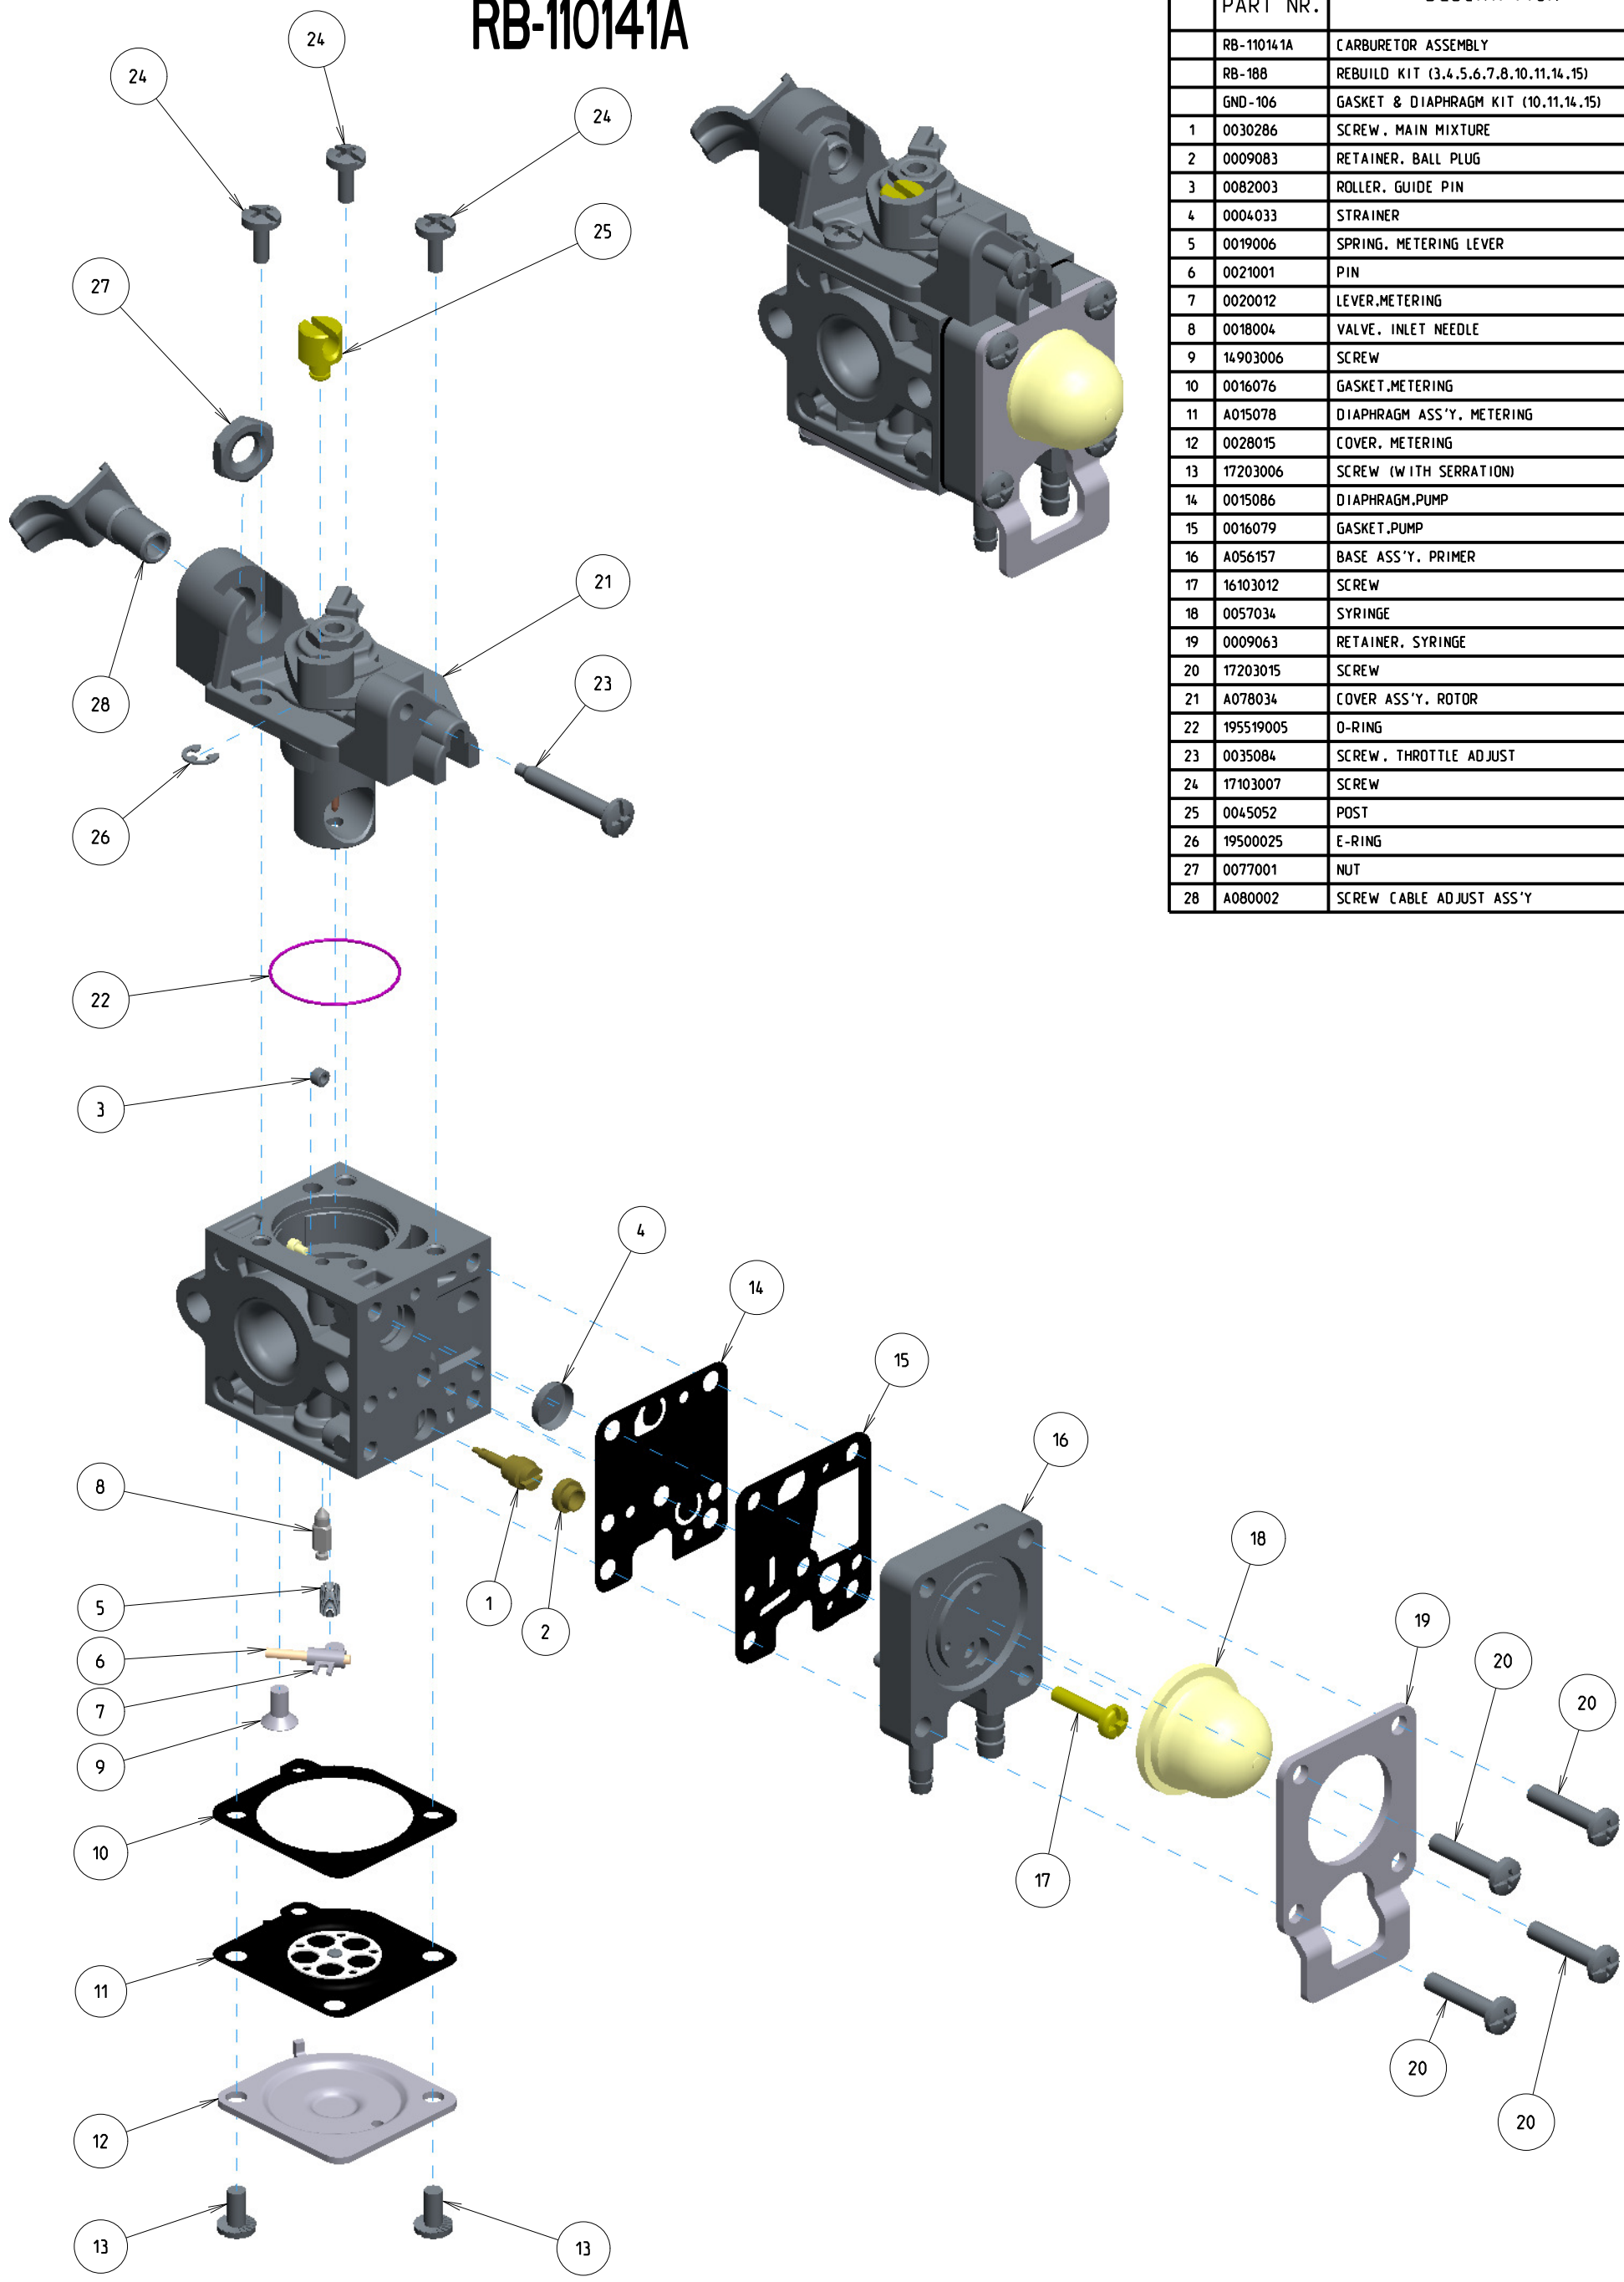

# RB-110141A

ITEM	ZAMA PART NR.	DESCRIPTION
	RB-110141A	CARBURETOR ASSEMBLY
	RB-188	REBUILD KIT (3.4.5.6.7.8.10.11.14.15)
	GND-106	GASKET & DIAPHRAGM KIT (10.11.14.15)
1	0030286	SCREW, MAIN MIXTURE
2	0009083	RETAINER, BALL PLUG
3	0082003	ROLLER, GUIDE PIN
4	0004033	STRAINER
5	0019006	SPRING, METERING LEVER
6	0021001	PIN
7	0020012	LEVER, METERING
8	0018004	VALVE, INLET NEEDLE
9	14903006	SCREW
10	0016076	GASKET, METERING
11	A015078	DIAPHRAGM ASS'Y, METERING
12	0028015	COVER, METERING
13	17203006	SCREW (WITH SERRATION)
14	0015086	DIAPHRAGM, PUMP
15	0016079	GASKET, PUMP
16	A056157	BASE ASS'Y, PRIMER
17	16103012	SCREW
18	0057034	SYRINGE
19	0009063	RETAINER, SYRINGE
20	17203015	SCREW
21	A078034	COVER ASS'Y, ROTOR
22	195519005	O-RING
23	0035084	SCREW, THROTTLE ADJUST
24	17103007	SCREW
25	0045052	POST
26	19500025	E-RING
27	0077001	NUT
28	A080002	SCREW, CABLE ADJUST ASS'Y