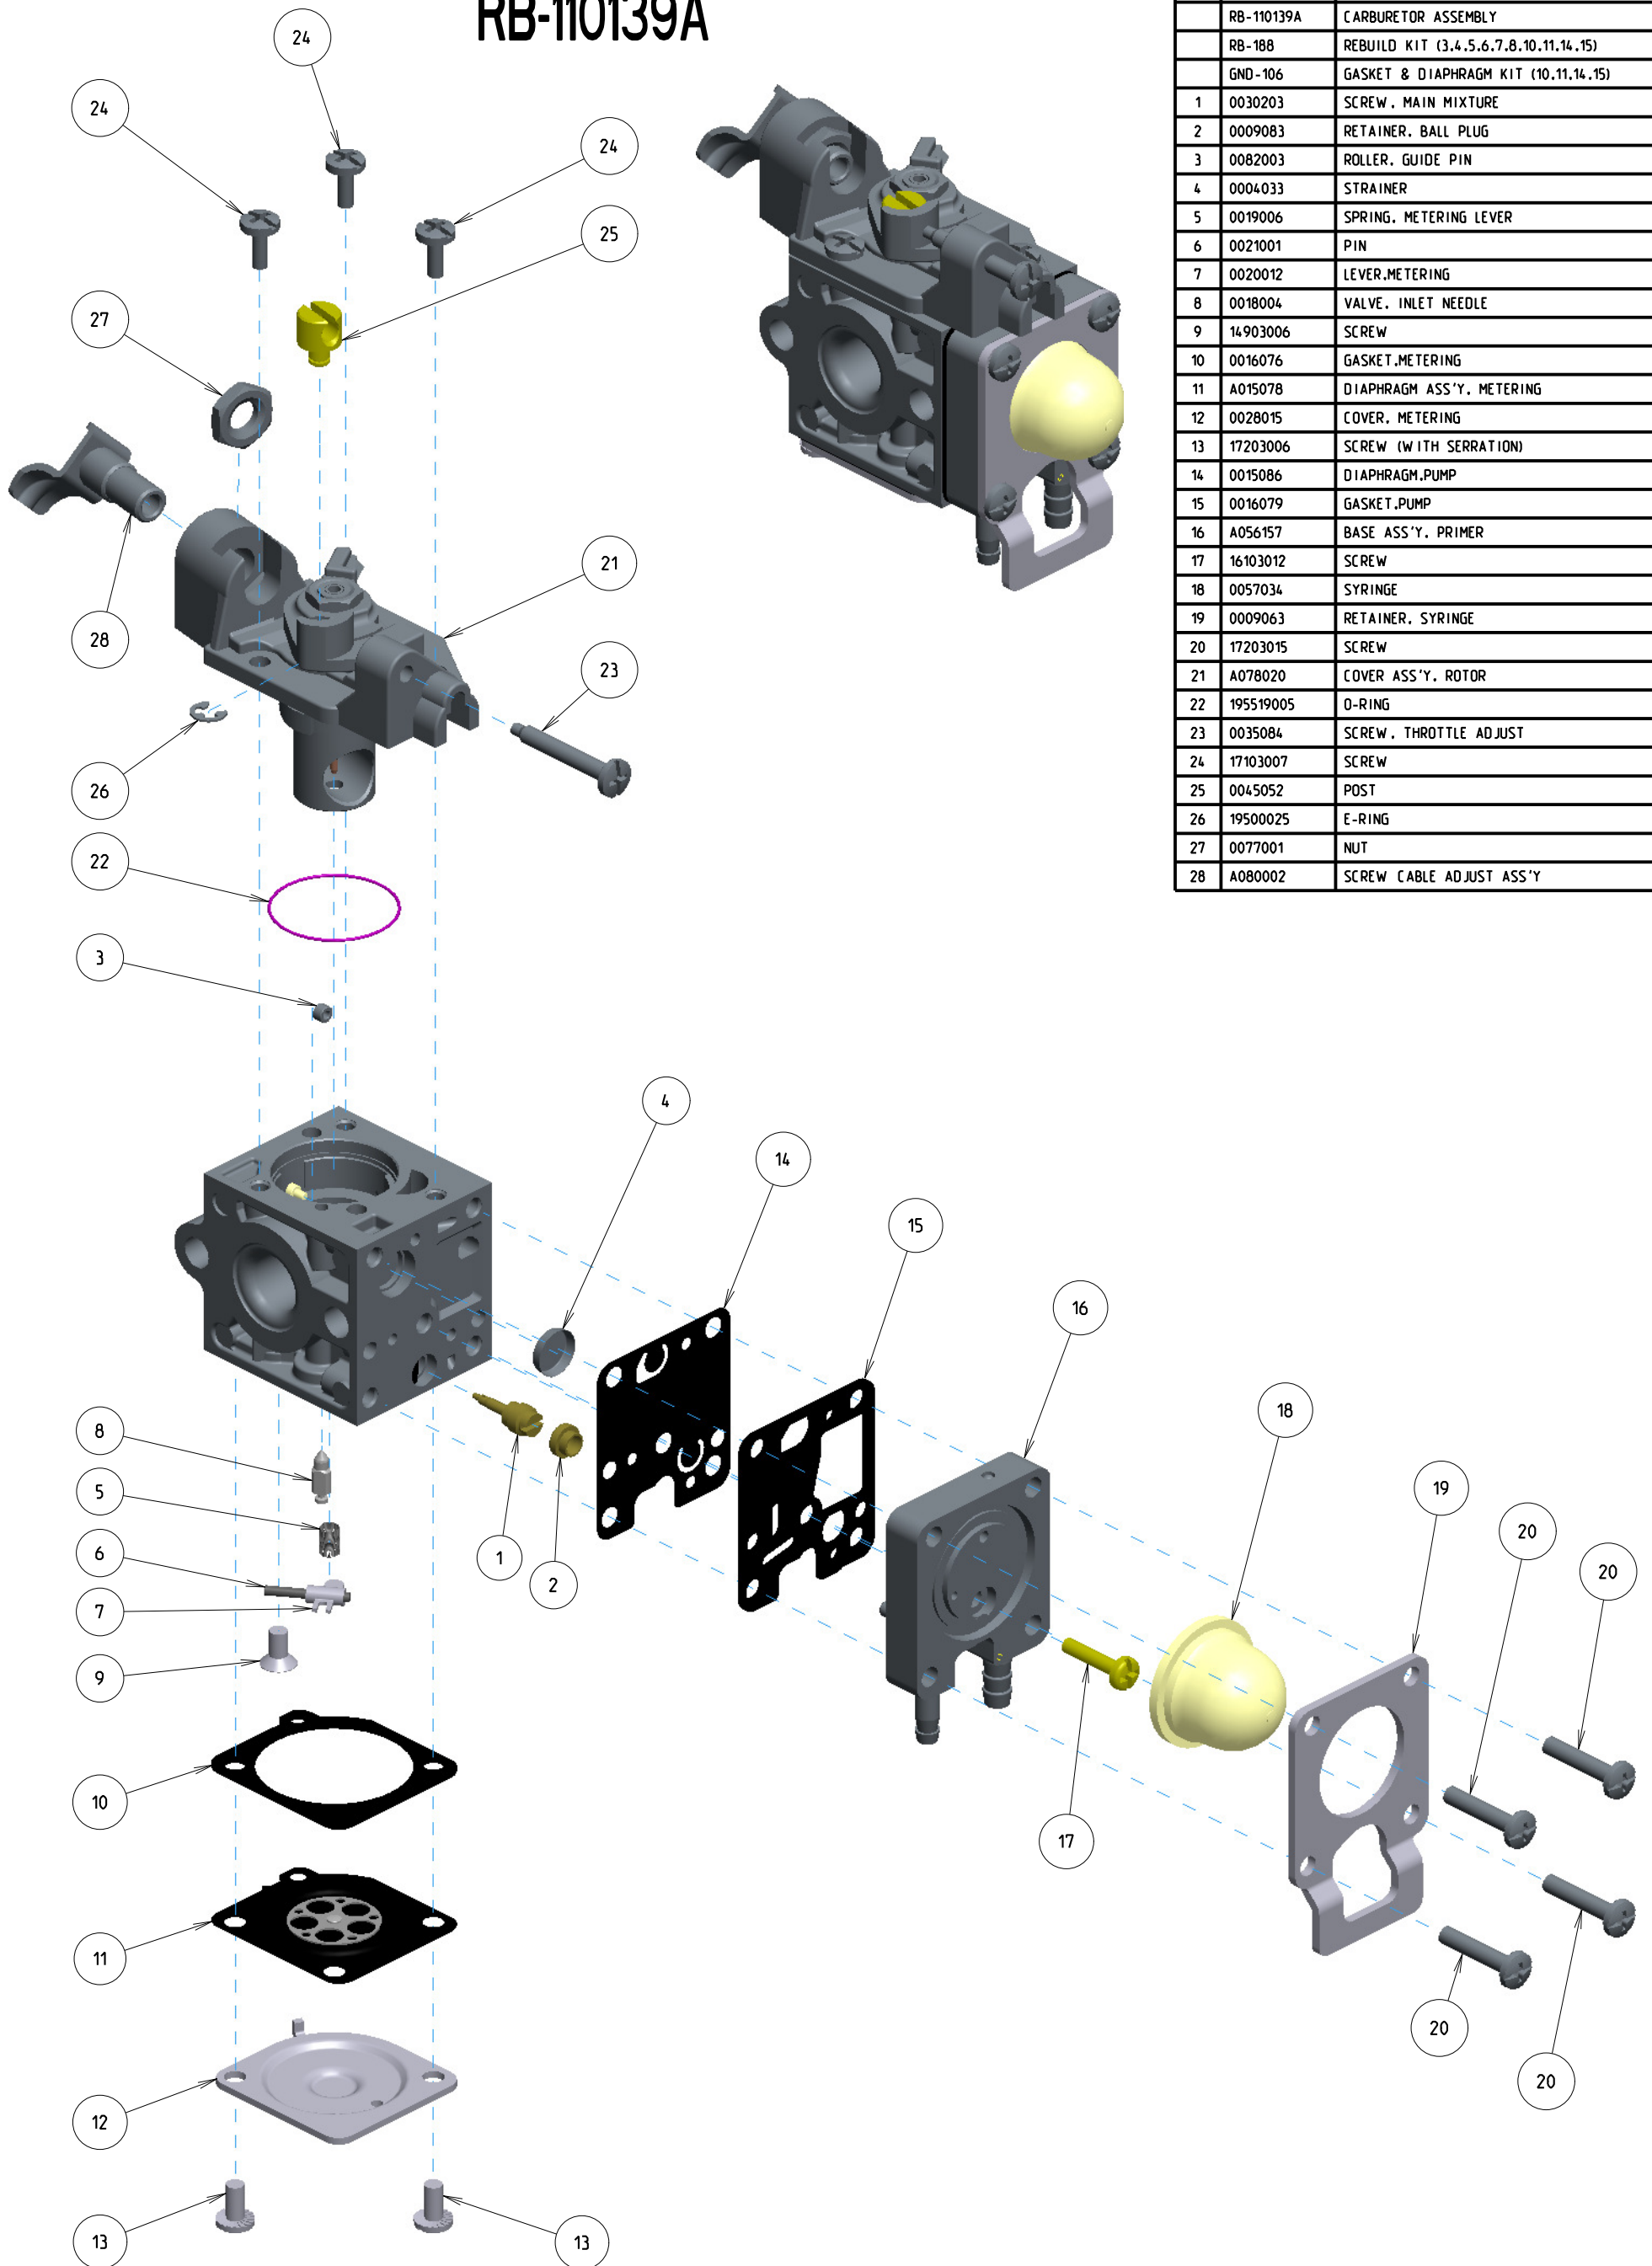

RB-110139A

ITEM	ZAMA PART NR.	DESCRIPTION
	RB-110139A	CARBURETOR ASSEMBLY
	RB-188	REBUILD KIT (3,4,5,6,7,8,10,11,14,15)
	GND-106	GASKET & DIAPHRAGM KIT (10,11,14,15)
1	0030203	SCREW, MAIN MIXTURE
2	0009083	RETAINER, BALL PLUG
3	0082003	ROLLER, GUIDE PIN
4	0004033	STRAINER
5	0019006	SPRING, METERING LEVER
6	0021001	PIN
7	0020012	LEVER, METERING
8	0018004	VALVE, INLET NEEDLE
9	14903006	SCREW
10	0016076	GASKET, METERING
11	A015078	DIAPHRAGM ASS'Y, METERING
12	0028015	COVER, METERING
13	17203006	SCREW (WITH SERRATION)
14	0015086	DIAPHRAGM, PUMP
15	0016079	GASKET, PUMP
16	A056157	BASE ASS'Y, PRIMER
17	16103012	SCREW
18	0057034	SYRINGE
19	0009063	RETAINER, SYRINGE
20	17203015	SCREW
21	A078020	COVER ASS'Y, ROTOR
22	195519005	O-RING
23	0035084	SCREW, THROTTLE ADJUST
24	17103007	SCREW
25	0045052	POST
26	19500025	E-RING
27	0077001	NUT
28	A080002	SCREW, CABLE ADJUST ASS'Y