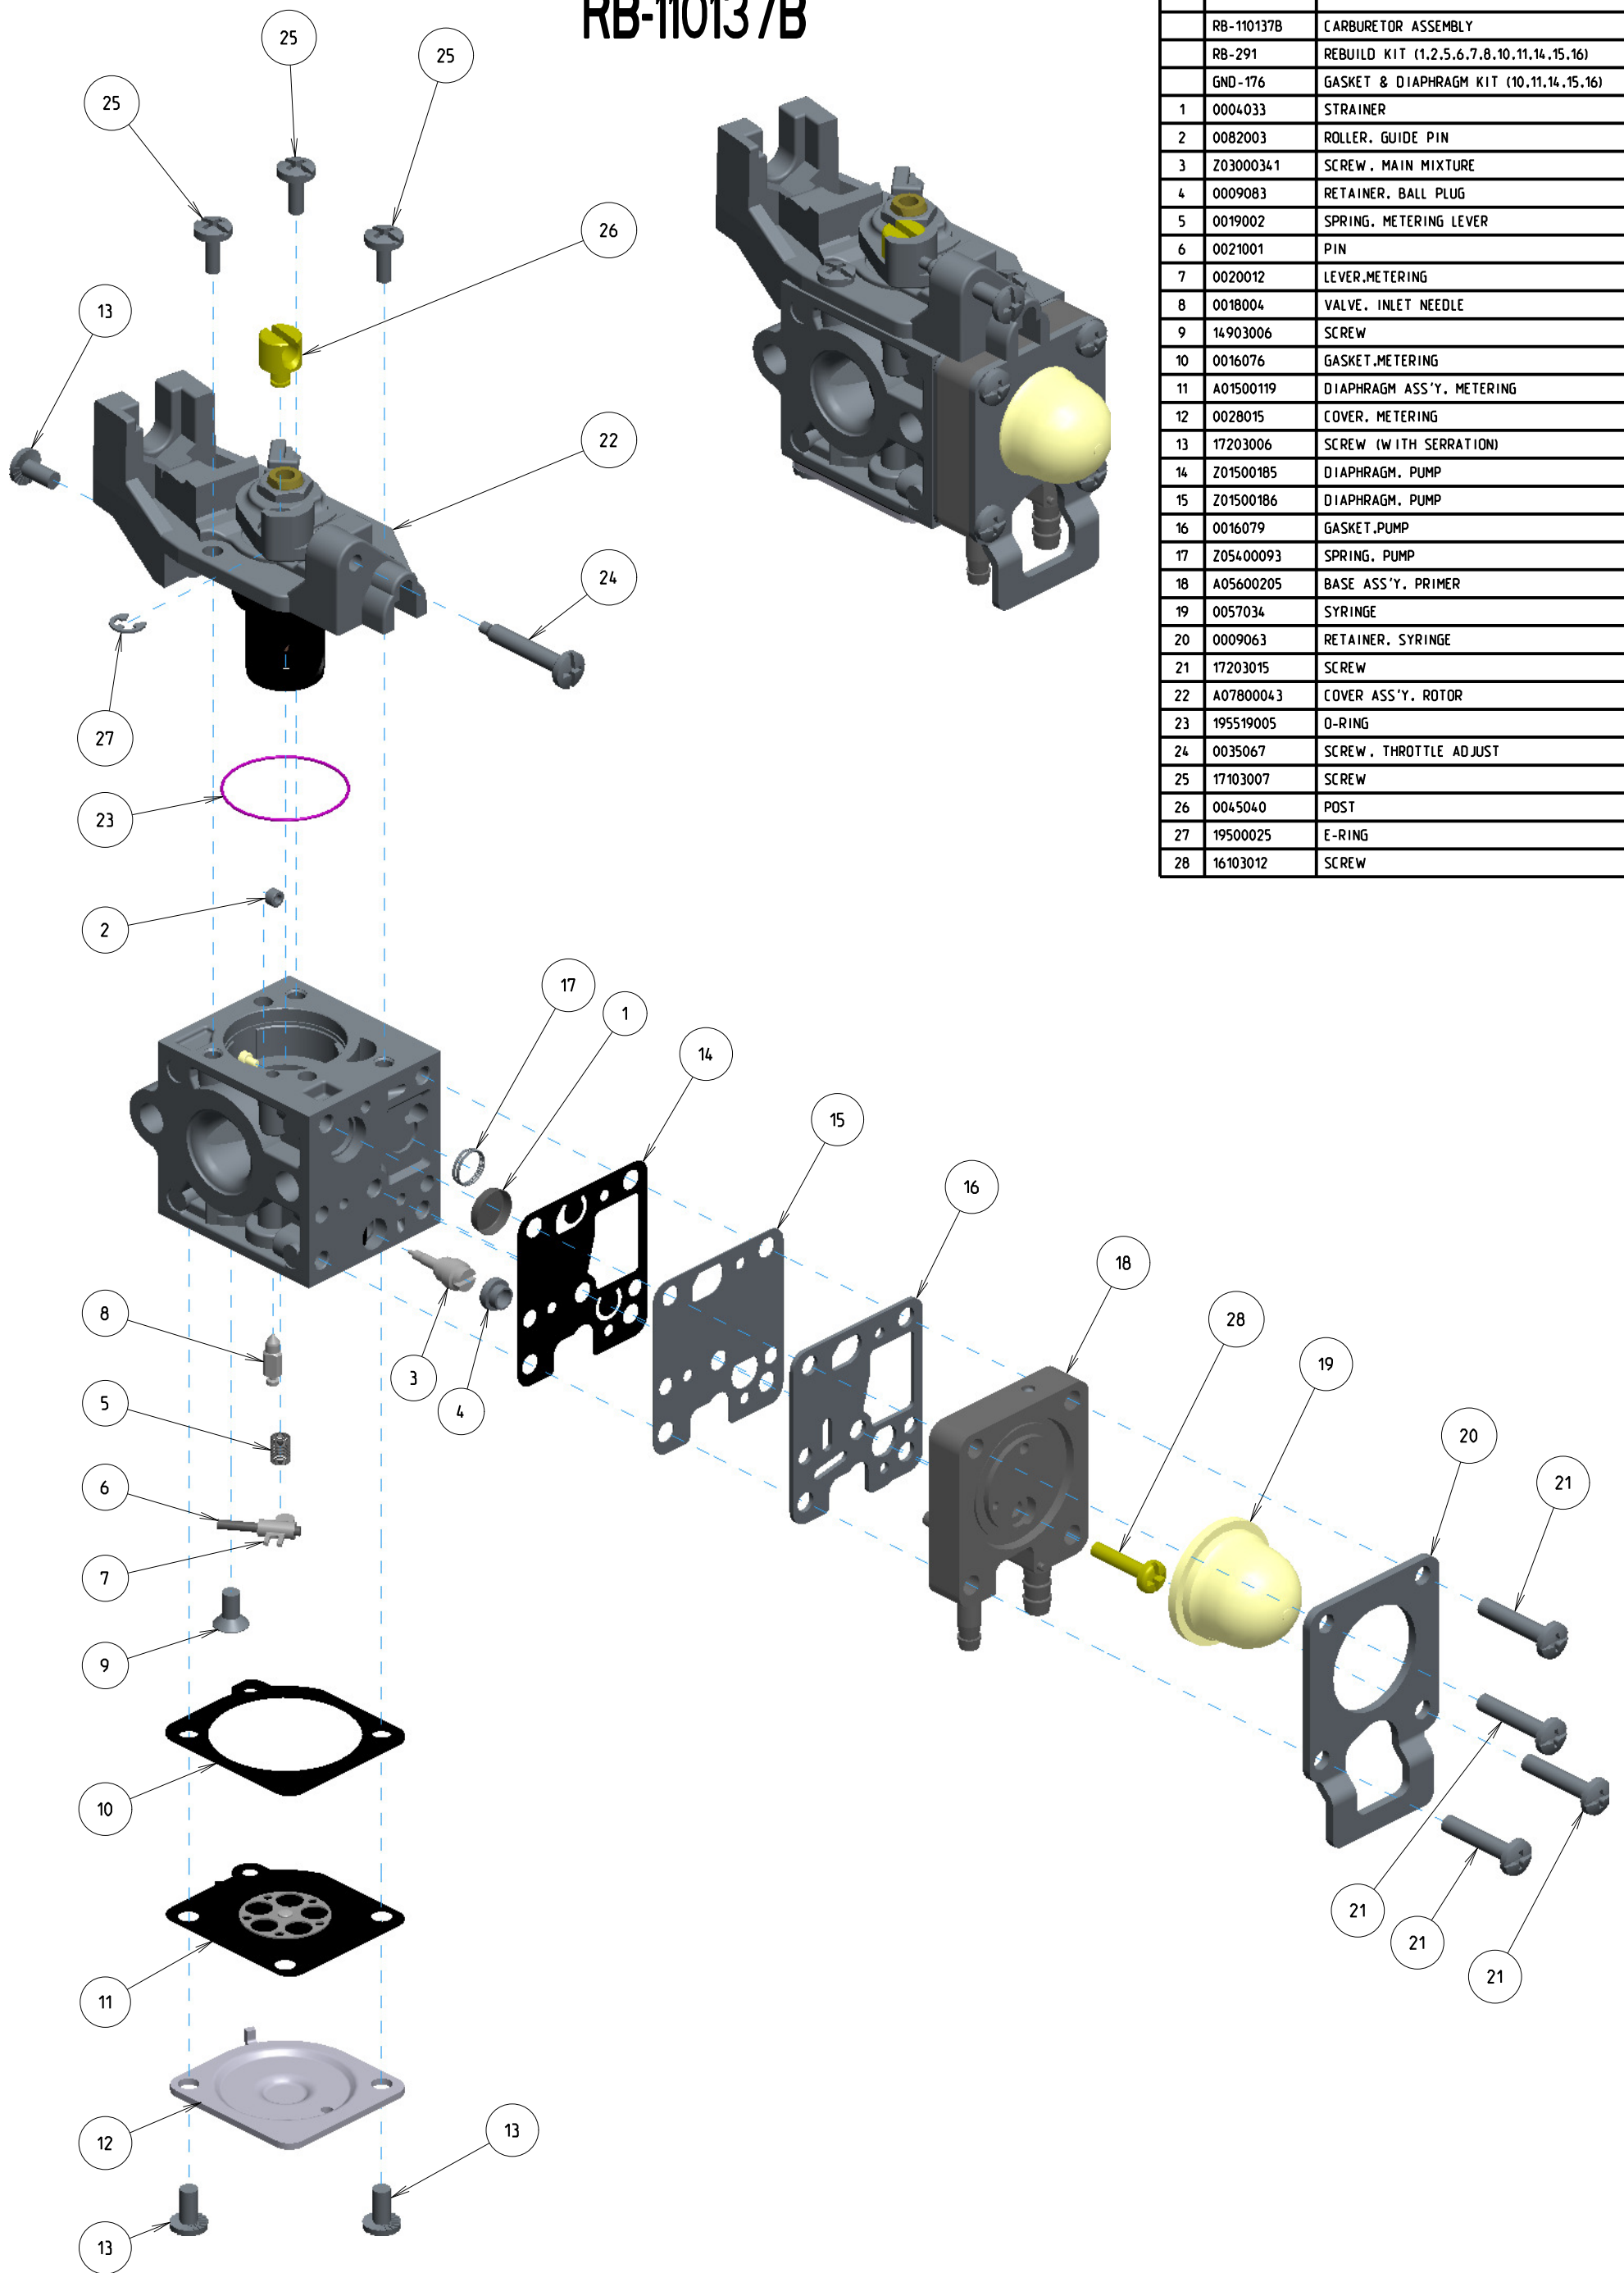

RB-110137B

ITEM	ZAMA PART NR.	DESCRIPTION
	RB-110137B	CARBURETOR ASSEMBLY
	RB-291	REBUILD KIT (1.2.5.6.7.8.10.11.14.15.16)
	GND-176	GASKET & DIAPHRAGM KIT (10.11.14.15.16)
1	0004033	STRAINER
2	0082003	ROLLER, GUIDE PIN
3	Z03000341	SCREW, MAIN MIXTURE
4	0009083	RETAINER, BALL PLUG
5	0019002	SPRING, METERING LEVER
6	0021001	PIN
7	0020012	LEVER, METERING
8	0018004	VALVE, INLET NEEDLE
9	14903006	SCREW
10	0016076	GASKET, METERING
11	A01500119	DIAPHRAGM ASS'Y, METERING
12	0028015	COVER, METERING
13	17203006	SCREW (WITH SERRATION)
14	Z01500185	DIAPHRAGM, PUMP
15	Z01500186	DIAPHRAGM, PUMP
16	0016079	GASKET, PUMP
17	Z05400093	SPRING, PUMP
18	A05600205	BASE ASS'Y, PRIMER
19	0057034	SYRINGE
20	0009063	RETAINER, SYRINGE
21	17203015	SCREW
22	A07800043	COVER ASS'Y, ROTOR
23	195519005	O-RING
24	0035067	SCREW, THROTTLE ADJUST
25	17103007	SCREW
26	0045040	POST
27	19500025	E-RING
28	16103012	SCREW