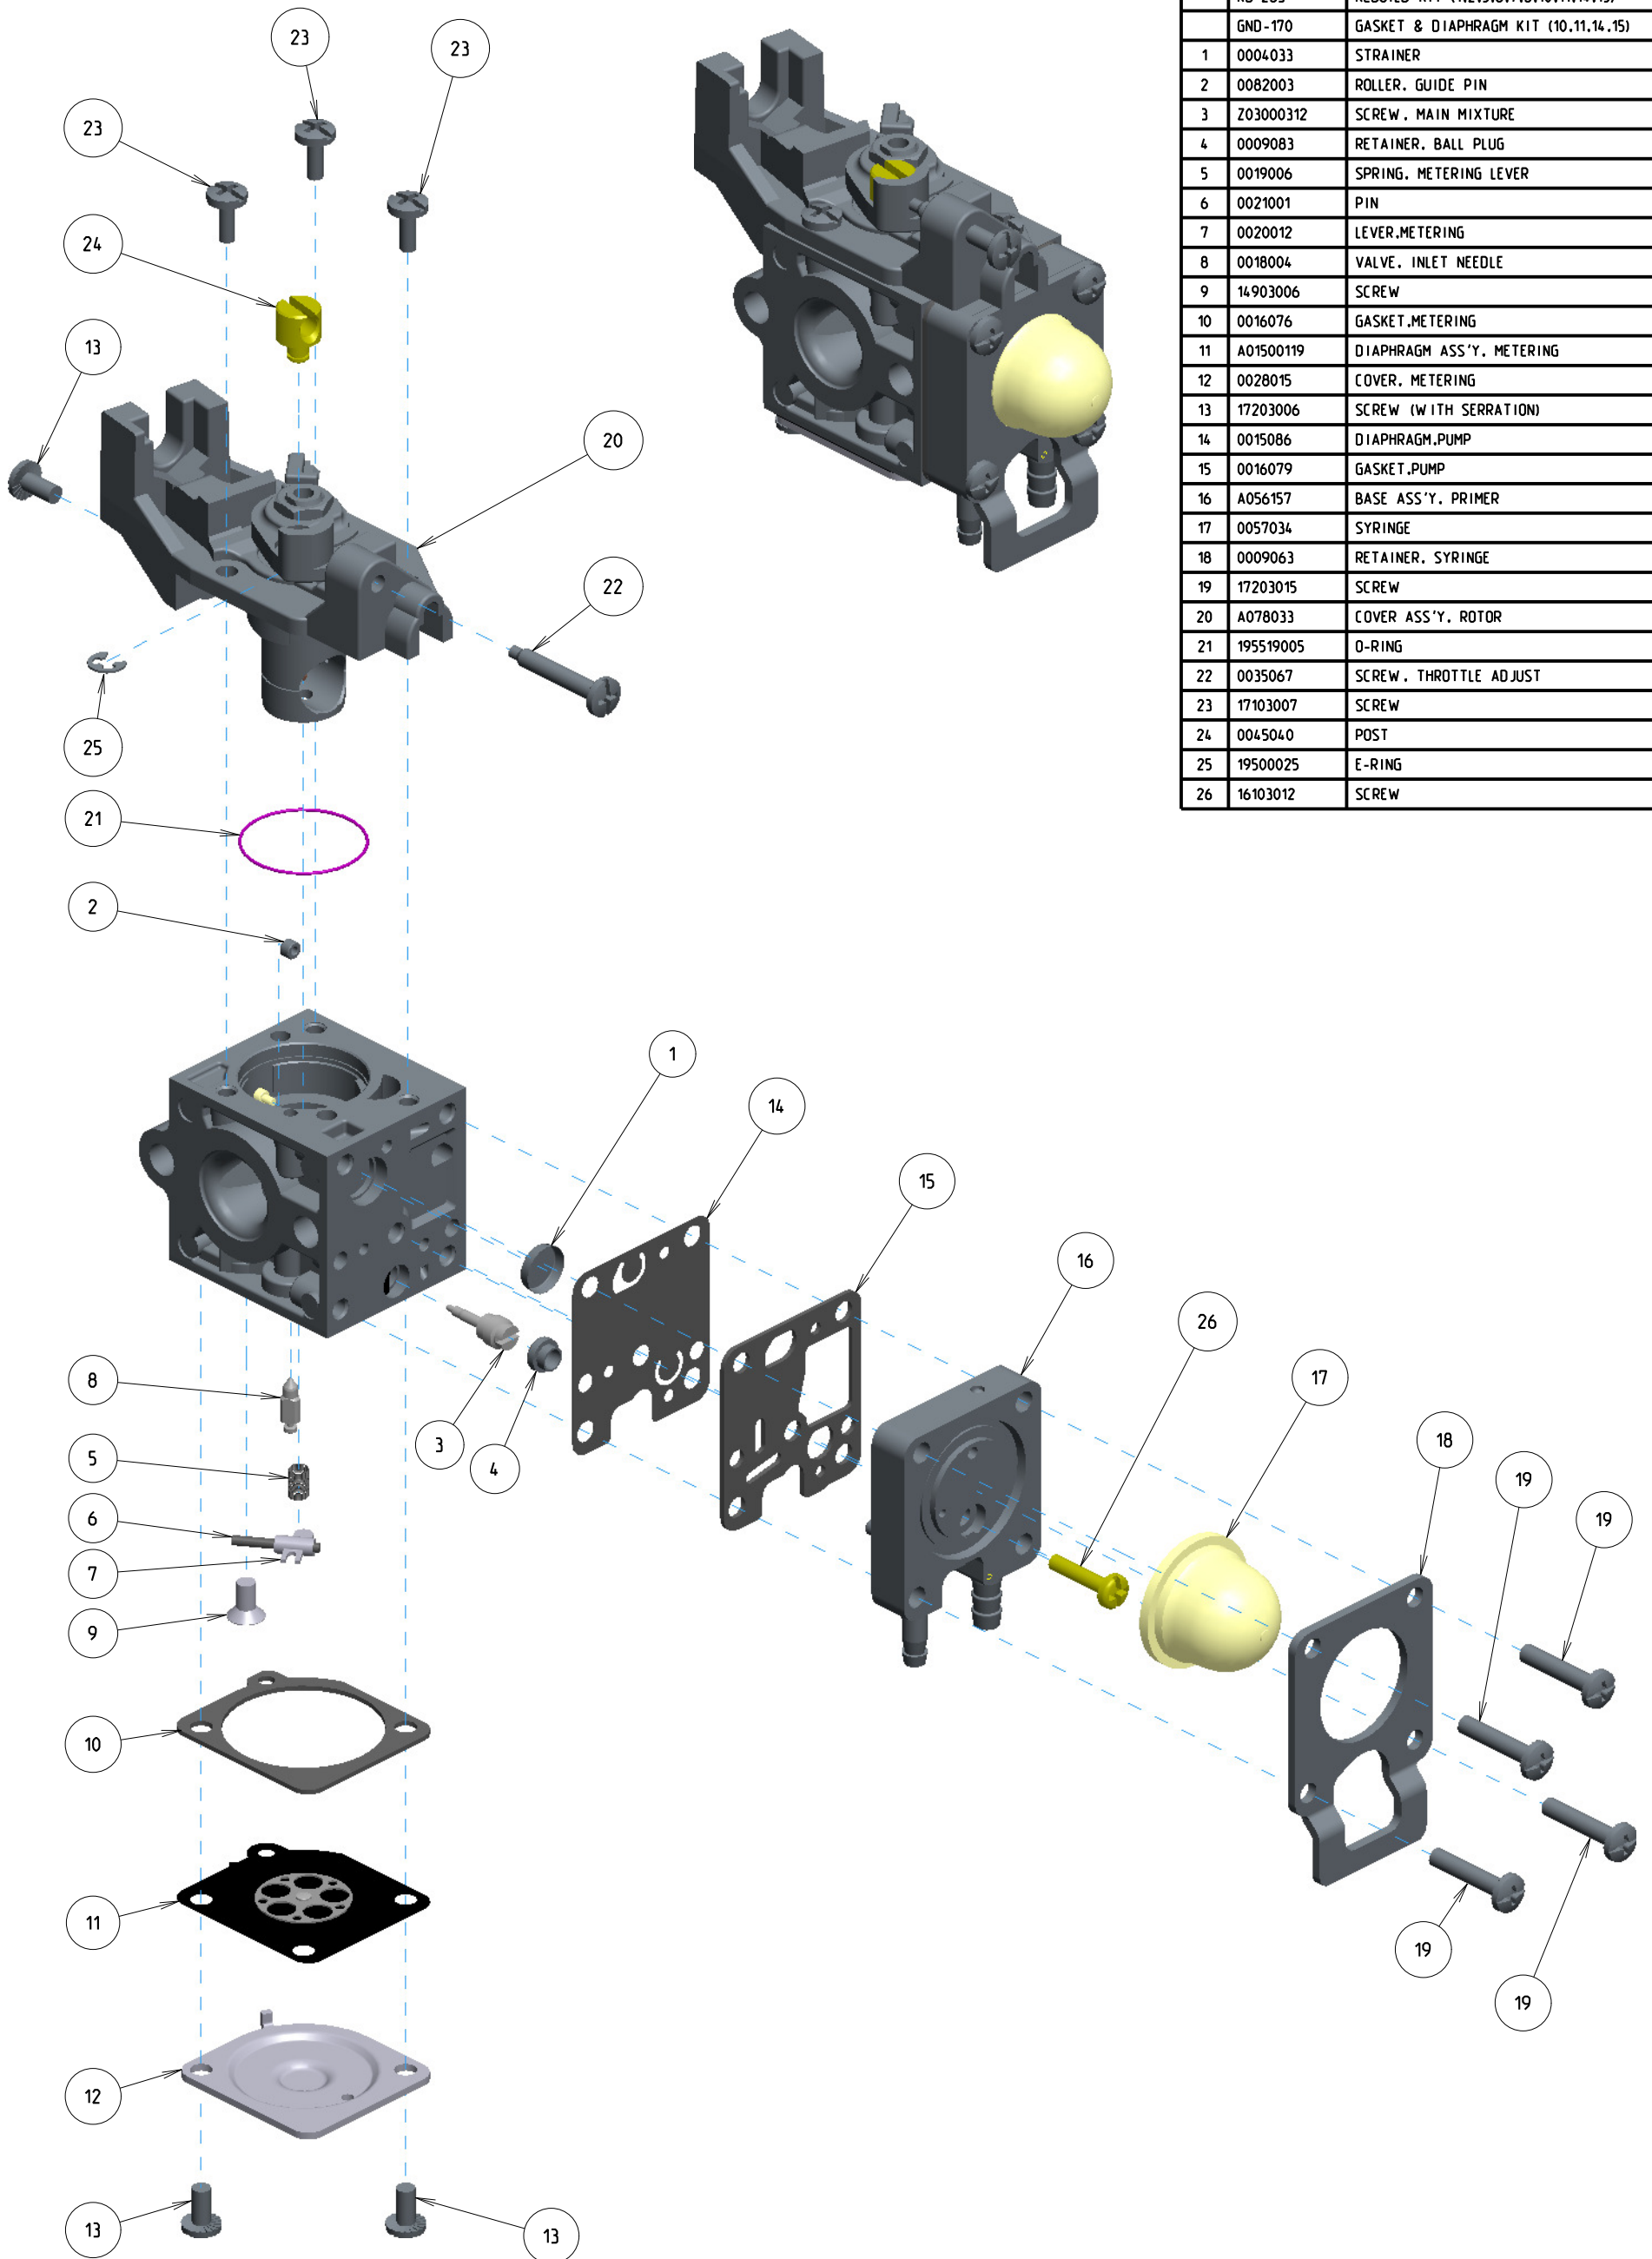

RB-110128D

ITEM	ZAMA PART NR.	DESCRIPTION
	RB-110128D	CARBURETOR ASSEMBLY
	RB-283	REBUILD KIT (1,2,5,6,7,8,10,11,14,15)
	GND-170	GASKET & DIAPHRAGM KIT (10,11,14,15)
1	0004033	STRAINER
2	0082003	ROLLER, GUIDE PIN
3	Z03000312	SCREW, MAIN MIXTURE
4	0009083	RETAINER, BALL PLUG
5	0019006	SPRING, METERING LEVER
6	0021001	PIN
7	0020012	LEVER, METERING
8	0018004	VALVE, INLET NEEDLE
9	14903006	SCREW
10	0016076	GASKET, METERING
11	A01500119	DIAPHRAGM ASS'Y, METERING
12	0028015	COVER, METERING
13	17203006	SCREW (WITH SERRATION)
14	0015086	DIAPHRAGM, PUMP
15	0016079	GASKET, PUMP
16	A056157	BASE ASS'Y, PRIMER
17	0057034	SYRINGE
18	0009063	RETAINER, SYRINGE
19	17203015	SCREW
20	A078033	COVER ASS'Y, ROTOR
21	195519005	O-RING
22	0035067	SCREW, THROTTLE ADJUST
23	17103007	SCREW
24	0045040	POST
25	19500025	E-RING
26	16103012	SCREW