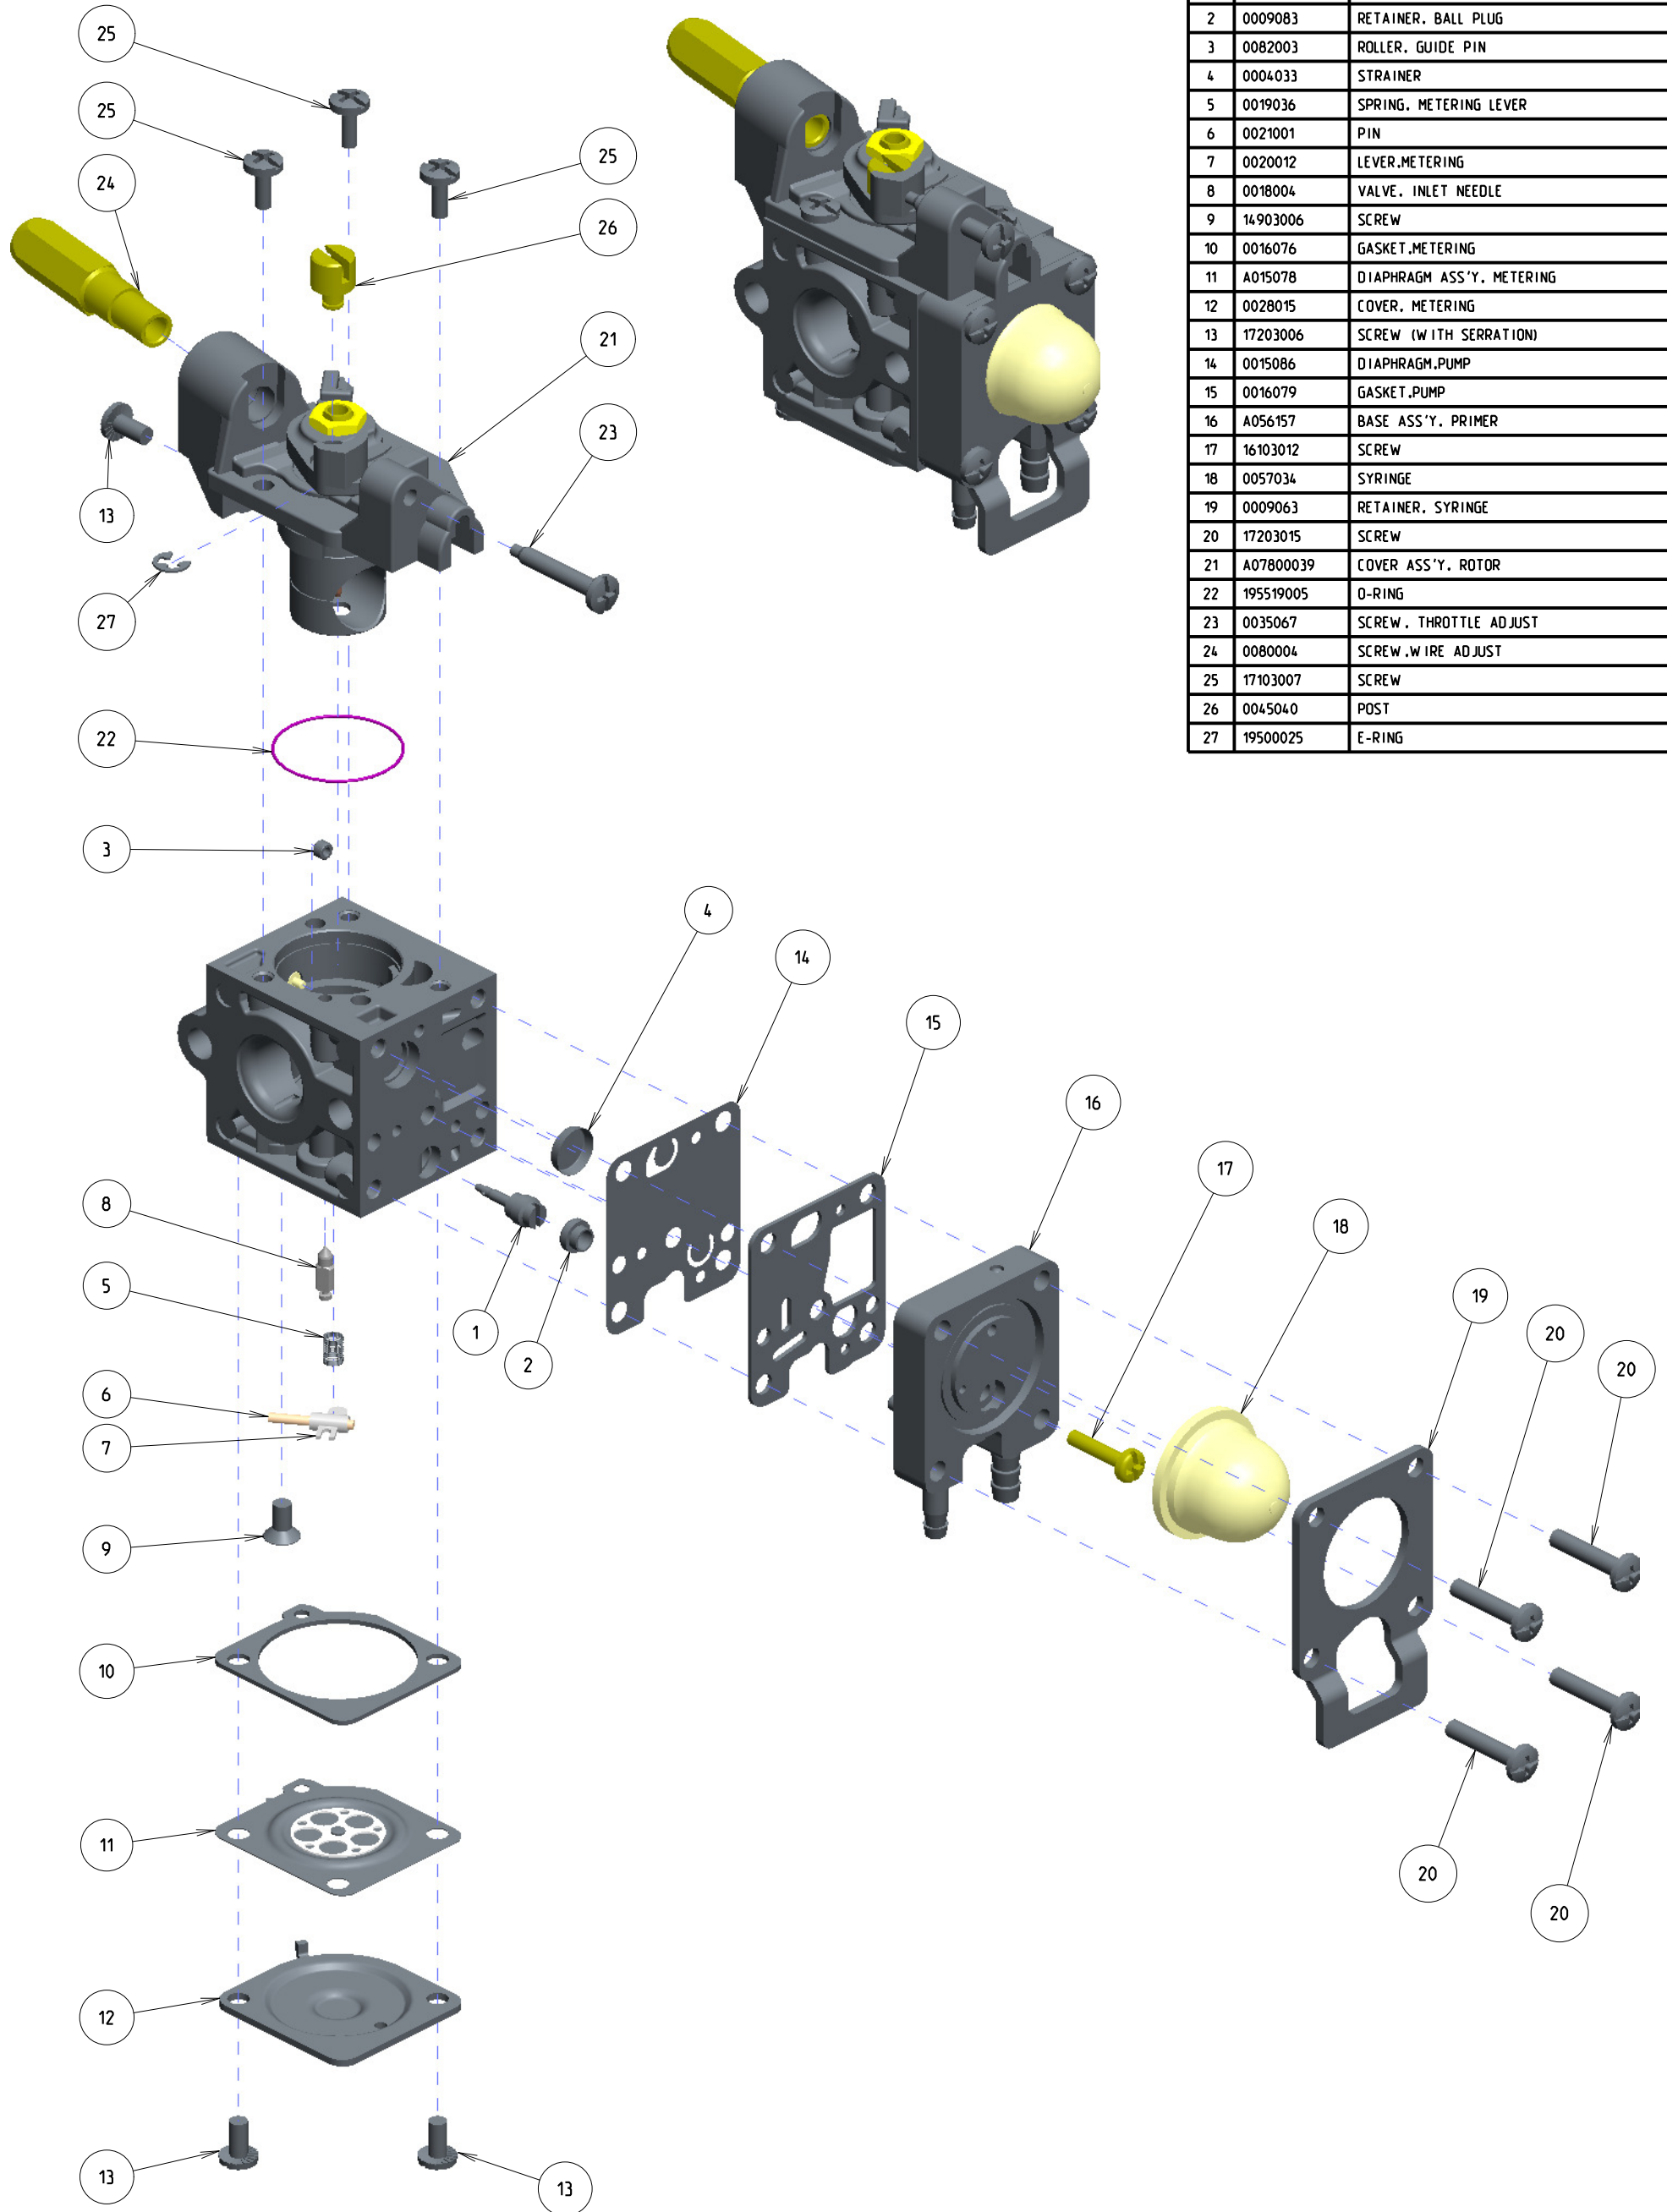

RB-110127A

ITEM	ZAMA PART NR.	DESCRIPTION
	RB-110127A	CARBURETOR ASSEMBLY
	RB-240	REBUILD KIT (3.4.5.6.7.8.10.11.14.15)
	GND-106	GASKET & DIAPHRAGM KIT (10.11.14.15)
1	0030285	SCREW, MAIN MIXTURE
2	0009083	RETAINER, BALL PLUG
3	0082003	ROLLER, GUIDE PIN
4	0004033	STRAINER
5	0019036	SPRING, METERING LEVER
6	0021001	PIN
7	0020012	LEVER, METERING
8	0018004	VALVE, INLET NEEDLE
9	14903006	SCREW
10	0016076	GASKET, METERING
11	A015078	DIAPHRAGM ASS'Y, METERING
12	0028015	COVER, METERING
13	17203006	SCREW (WITH SERRATION)
14	0015086	DIAPHRAGM, PUMP
15	0016079	GASKET, PUMP
16	A056157	BASE ASS'Y, PRIMER
17	16103012	SCREW
18	0057034	SYRINGE
19	0009063	RETAINER, SYRINGE
20	17203015	SCREW
21	A07800039	COVER ASS'Y, ROTOR
22	195519005	O-RING
23	0035067	SCREW, THROTTLE ADJUST
24	0080004	SCREW, WIRE ADJUST
25	17103007	SCREW
26	0045040	POST
27	19500025	E-RING