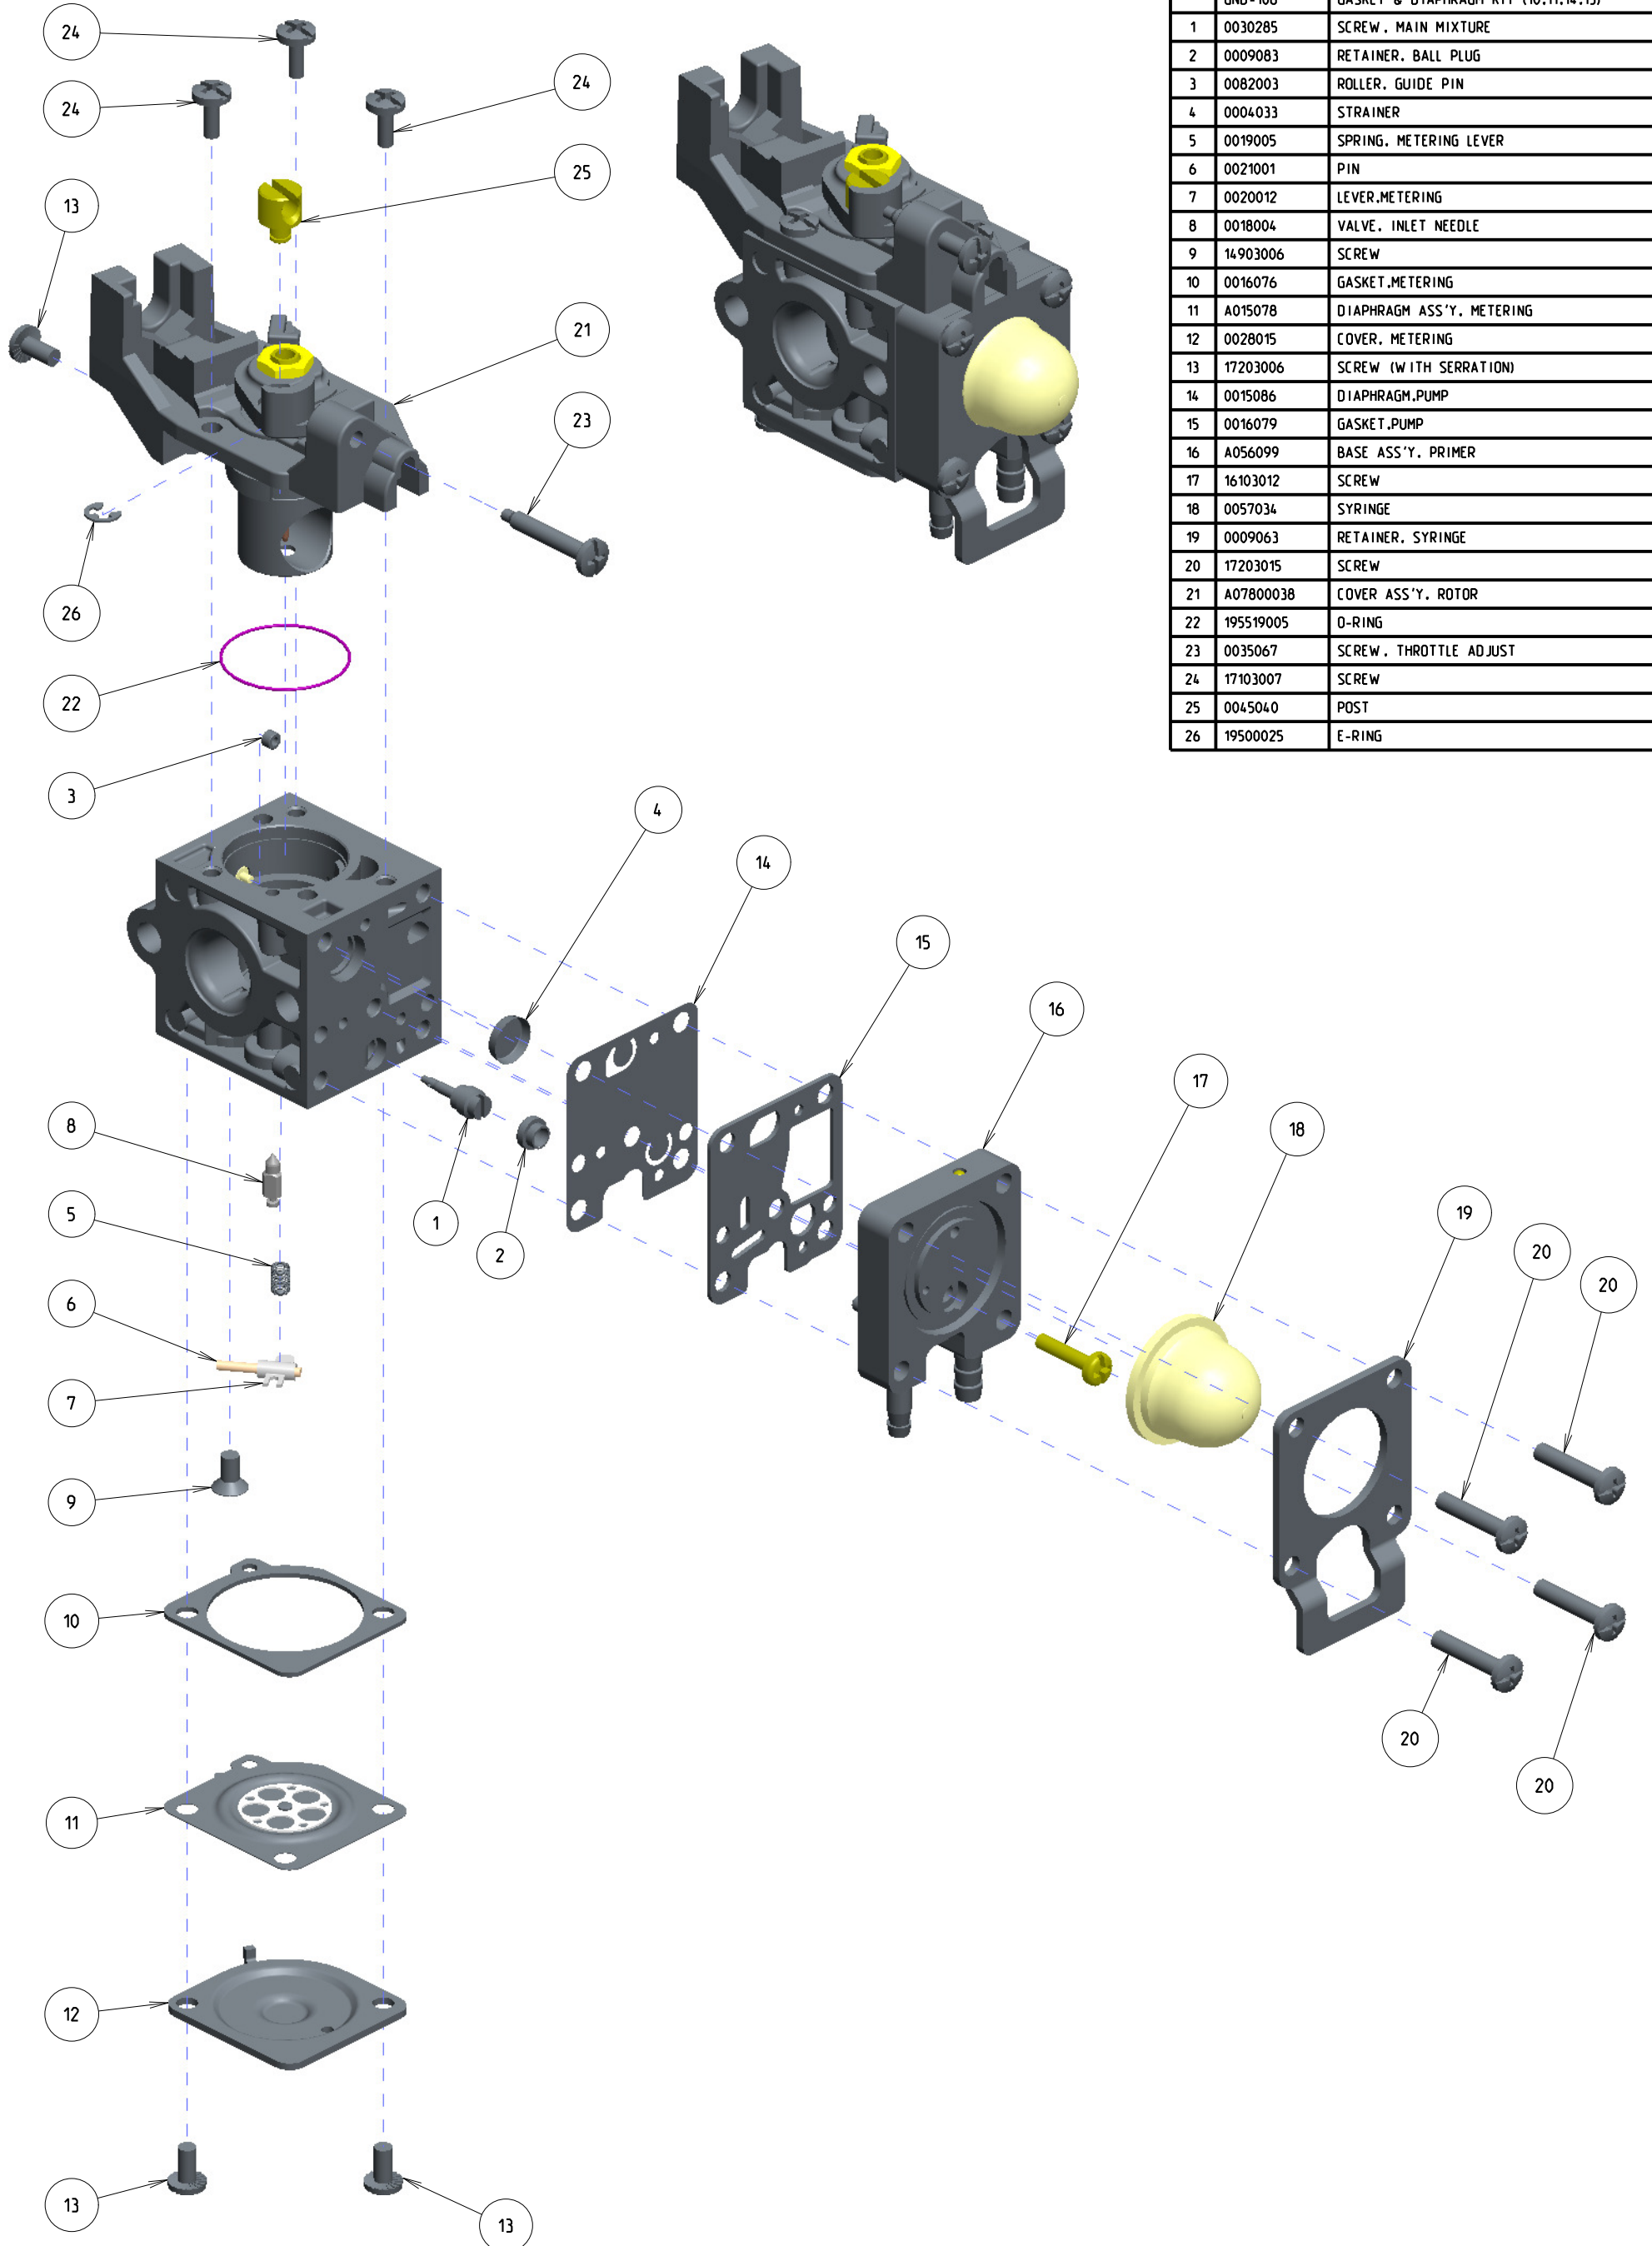

RB-110126A

ITEM	ZAMA PART NR.	DESCRIPTION
	RB-110126A	CARBURETOR ASSEMBLY
	RB-184	REBUILD KIT (3,4,5,6,7,8,10,11,14,15)
	GND-106	GASKET & DIAPHRAGM KIT (10,11,14,15)
1	0030285	SCREW, MAIN MIXTURE
2	0009083	RETAINER, BALL PLUG
3	0082003	ROLLER, GUIDE PIN
4	0004033	STRAINER
5	0019005	SPRING, METERING LEVER
6	0021001	PIN
7	0020012	LEVER, METERING
8	0018004	VALVE, INLET NEEDLE
9	14903006	SCREW
10	0016076	GASKET, METERING
11	A015078	DIAPHRAGM ASS'Y, METERING
12	0028015	COVER, METERING
13	17203006	SCREW (WITH SERRATION)
14	0015086	DIAPHRAGM, PUMP
15	0016079	GASKET, PUMP
16	A056099	BASE ASS'Y, PRIMER
17	16103012	SCREW
18	0057034	SYRINGE
19	0009063	RETAINER, SYRINGE
20	17203015	SCREW
21	A07800038	COVER ASS'Y, ROTOR
22	195519005	O-RING
23	0035067	SCREW, THROTTLE ADJUST
24	17103007	SCREW
25	0045040	POST
26	19500025	E-RING