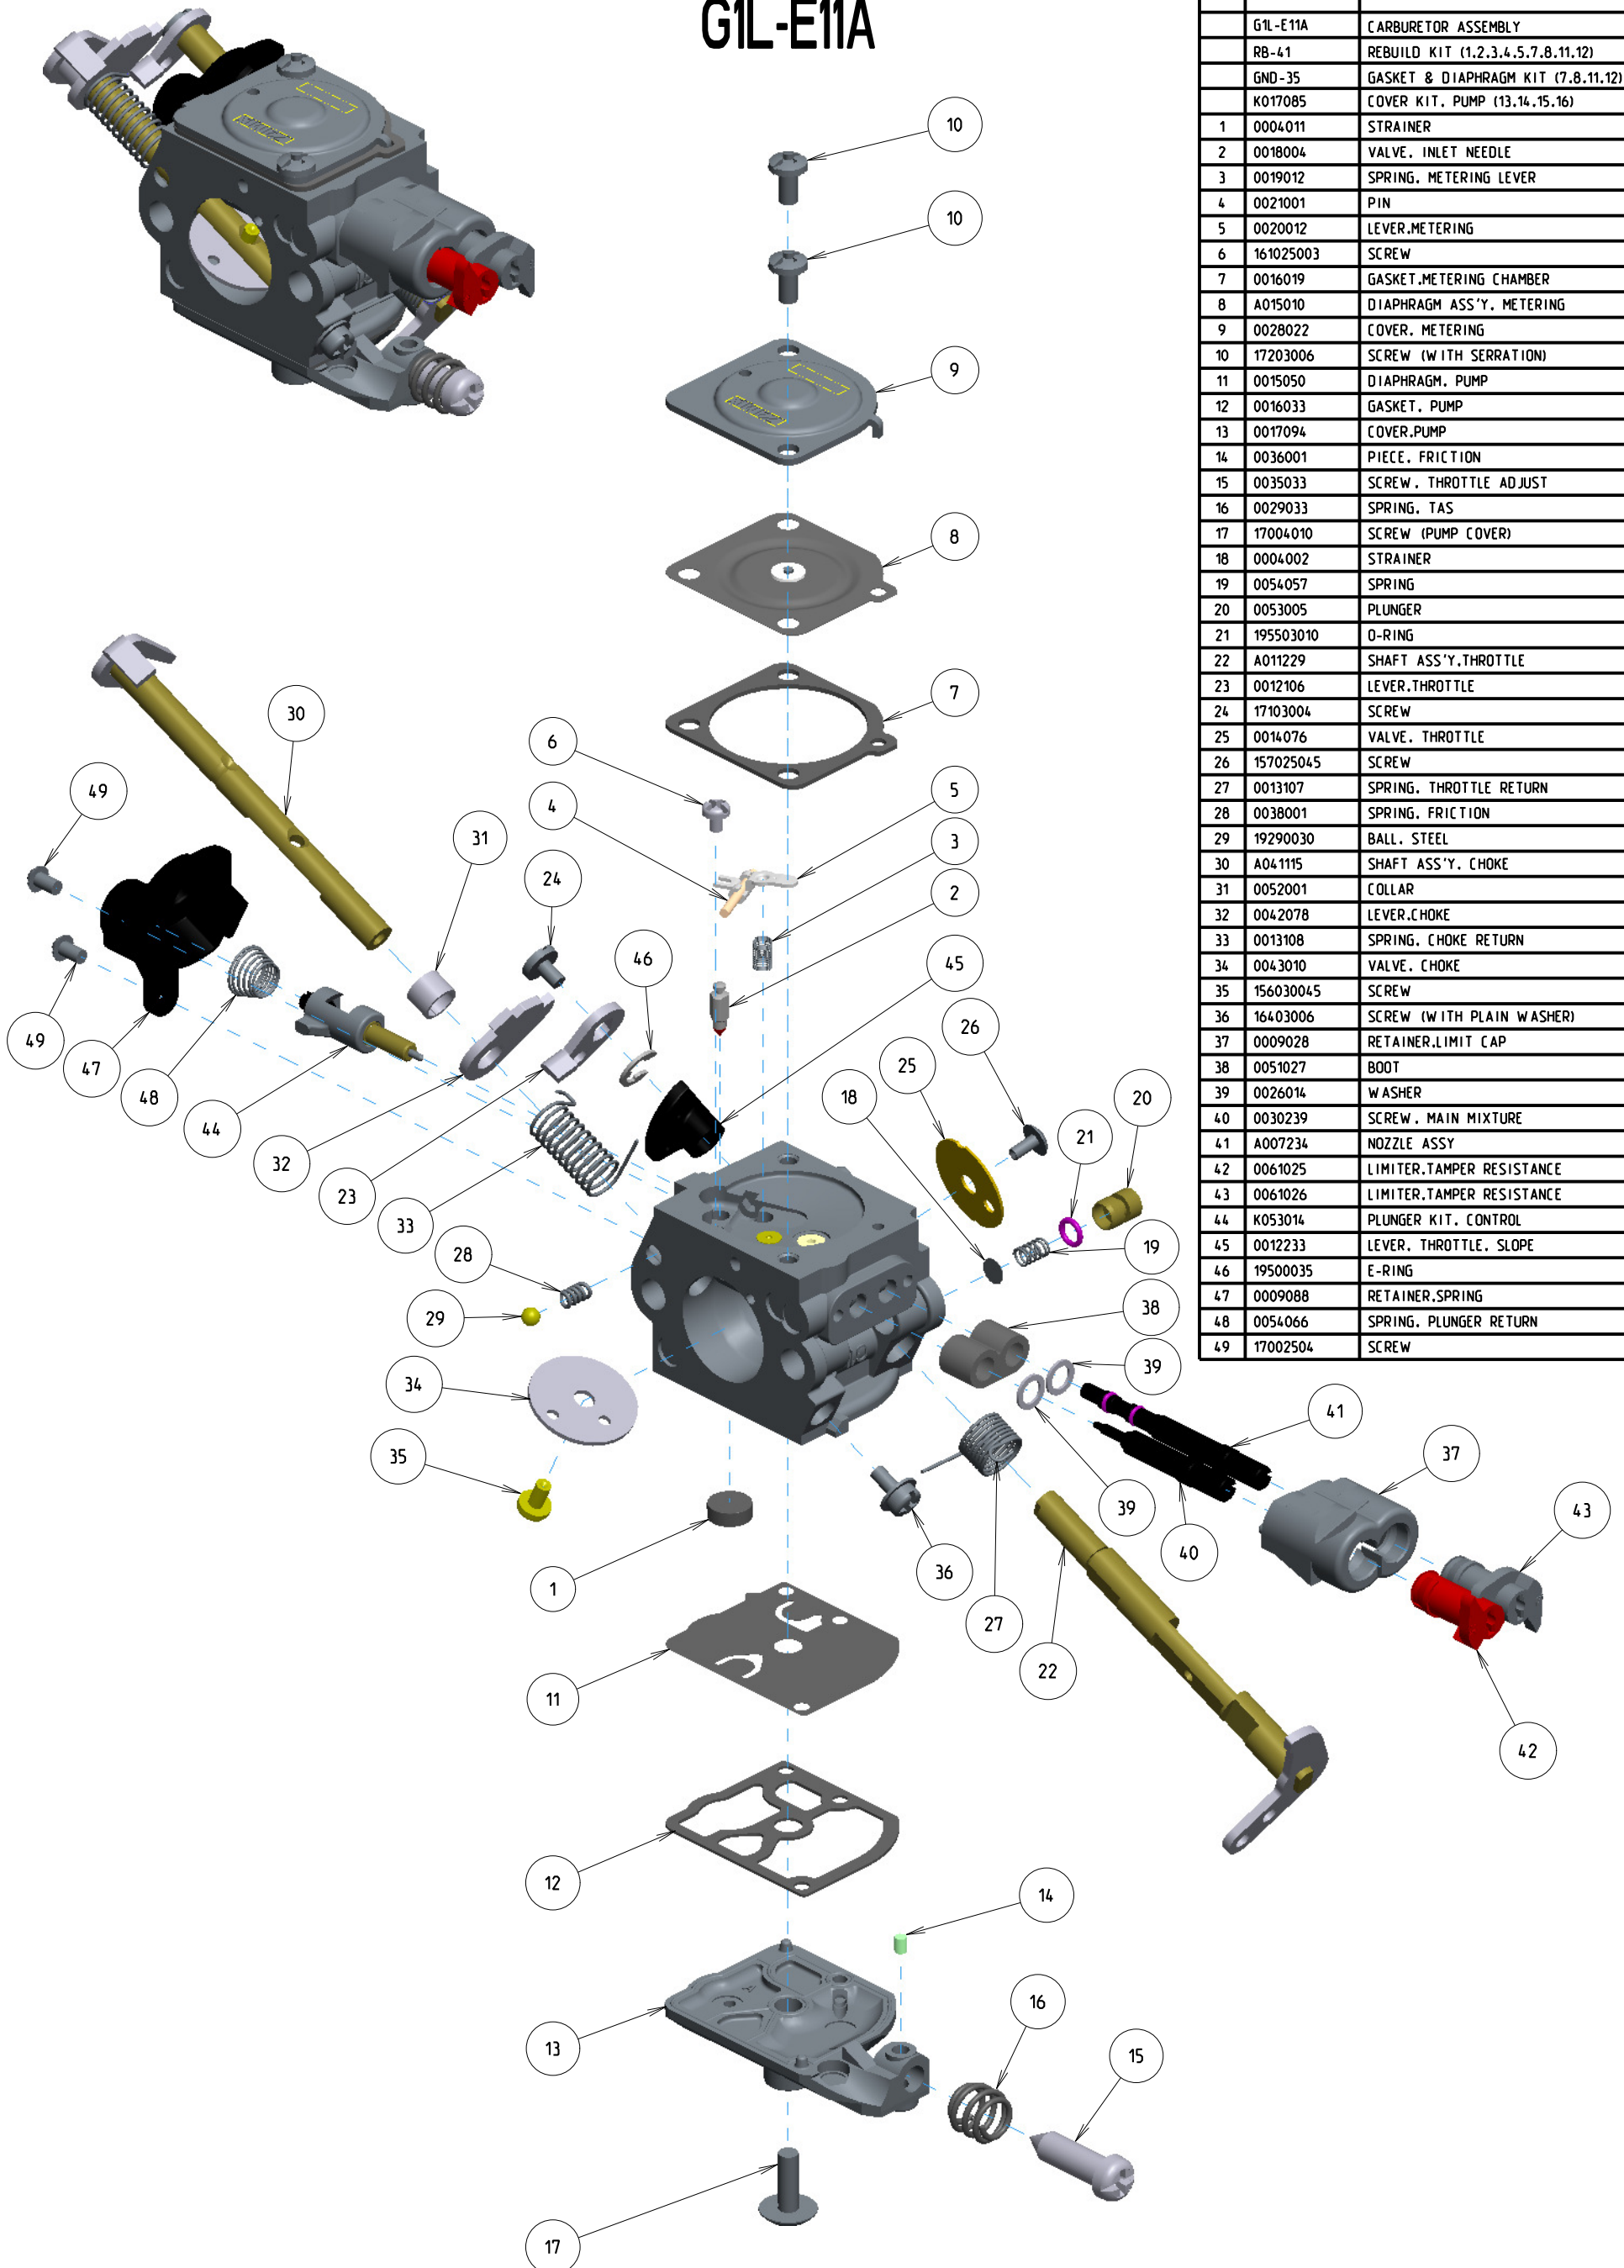

G1L-E11A

ITEM	ZAMA PART NR.	DESCRIPTION
	G1L-E11A	CARBURETOR ASSEMBLY
	RB-41	REBUILD KIT (1,2,3,4,5,7,8,11,12)
	GND-35	GASKET & DIAPHRAGM KIT (7,8,11,12)
	K017085	COVER KIT, PUMP (13,14,15,16)
1	0004011	STRAINER
2	0018004	VALVE, INLET NEEDLE
3	0019012	SPRING, METERING LEVER
4	0021001	PIN
5	0020012	LEVER, METERING
6	161025003	SCREW
7	0016019	GASKET, METERING CHAMBER
8	A015010	DIAPHRAGM ASS'Y, METERING
9	0028022	COVER, METERING
10	17203006	SCREW (WITH SERRATION)
11	0015050	DIAPHRAGM, PUMP
12	0016033	GASKET, PUMP
13	0017094	COVER, PUMP
14	0036001	PIECE, FRICTION
15	0035033	SCREW, THROTTLE ADJUST
16	0029033	SPRING, TAS
17	17004010	SCREW (PUMP COVER)
18	0004002	STRAINER
19	0054057	SPRING
20	0053005	PLUNGER
21	195503010	O-RING
22	A011229	SHAFT ASS'Y, THROTTLE
23	0012106	LEVER, THROTTLE
24	17103004	SCREW
25	0014076	VALVE, THROTTLE
26	157025045	SCREW
27	0013107	SPRING, THROTTLE RETURN
28	0038001	SPRING, FRICTION
29	19290030	BALL, STEEL
30	A041115	SHAFT ASS'Y, CHOKE
31	0052001	COLLAR
32	0042078	LEVER, CHOKE
33	0013108	SPRING, CHOKE RETURN
34	0043010	VALVE, CHOKE
35	156030045	SCREW
36	16403006	SCREW (WITH PLAIN WASHER)
37	0009028	RETAINER, LIMIT CAP
38	0051027	BOOT
39	0026014	WASHER
40	0030239	SCREW, MAIN MIXTURE
41	A007234	NOZZLE ASSY
42	0061025	LIMITER, TAMPER RESISTANCE
43	0061026	LIMITER, TAMPER RESISTANCE
44	K053014	PLUNGER KIT, CONTROL
45	0012233	LEVER, THROTTLE, SLOPE
46	19500035	E-RING
47	0009088	RETAINER, SPRING
48	0054066	SPRING, PLUNGER RETURN
49	17002504	SCREW