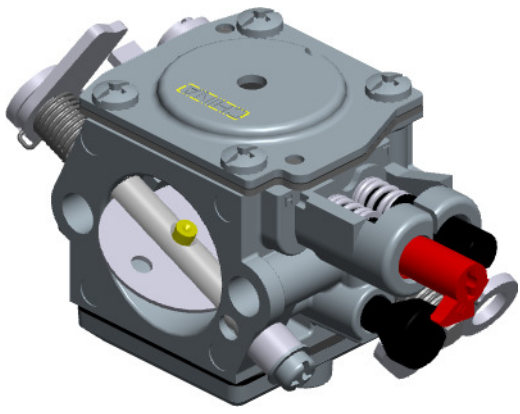

Z026-120-0611-A

ITEM	ZAMA PART NR.	DESCRIPTION
	Z026-120-0611-A	CARBURETOR ASSEMBLY
	RB-153	REBUILD KIT (2,3,4,5,6,8,11,38,39,40)
	GND-86	GASKET & DIAPHRAGM KIT (8,11,39,40)
1	A007176	NOZZLE ASS'Y, CHECK VALVE
2	Z000 004 Z000	Strainer
3	Z000 019 Z000	Metering spring
4	Z000 021 Z006	Pin
5	Z000 020 Z002	Metering lever
6	Z000 018 Z000	Inlet needle
7	Z000 500 Z001	Metering lever screw
8	0016051	GASKET,METERING CHAMBER
9	0028033	COVER,METERING
10	17203006	Binding screw vs serration
11	0016032	GASKET,PUMP
12	0017098	COVER, PUMP
13	Z000 700 Z000	Truss head screw
14	Z000 036 Z001	Friction piece
15	0035036	SCREW, THROTTLE ADJUST
16	0009031	RETAINER,LIMIT CAP
17	0026006	WASHER
18	0029036	SPRING, ADJUST SCREW
19	Z000 031 K010	Low speed screw kit
20	0030191	SCREW, MAIN MIXTURE
21	A011197	SHAFT ASS'Y THROTTLE
22	0013020	SPRING, THROTTLE RETURN
23	0014025	VALVE, THROTTLE
24	156030055	Valve screw
25	0052004	COLLAR
26	0012171	LEVER, THROTTLE
27	17103004	SCREW
28	Z000 038 Z001	Friction Spring
29	Z000 928 Z003	Stainless plug ball
30	A041101	SHAFT ASS'Y, CHOKE
31	0042097	LEVER,CHOKE
32	0013067	SPRING, CHOKE RETURN
33	0043054	VALVE, CHOKE
34	Z000 510 Z000	Valve screw
35	0052001	COLLAR
36	16403006	SCREW (WITH PLAIN WASHER)
37	0061027	LIMITER, TAMPER RESISTANCE
38	0015046	DIAPHRAGM, PUMP (RUBBER)
39	A015040	DIAPHRAGM ASS'Y METERING
40	0005004	PLUG, WELCH