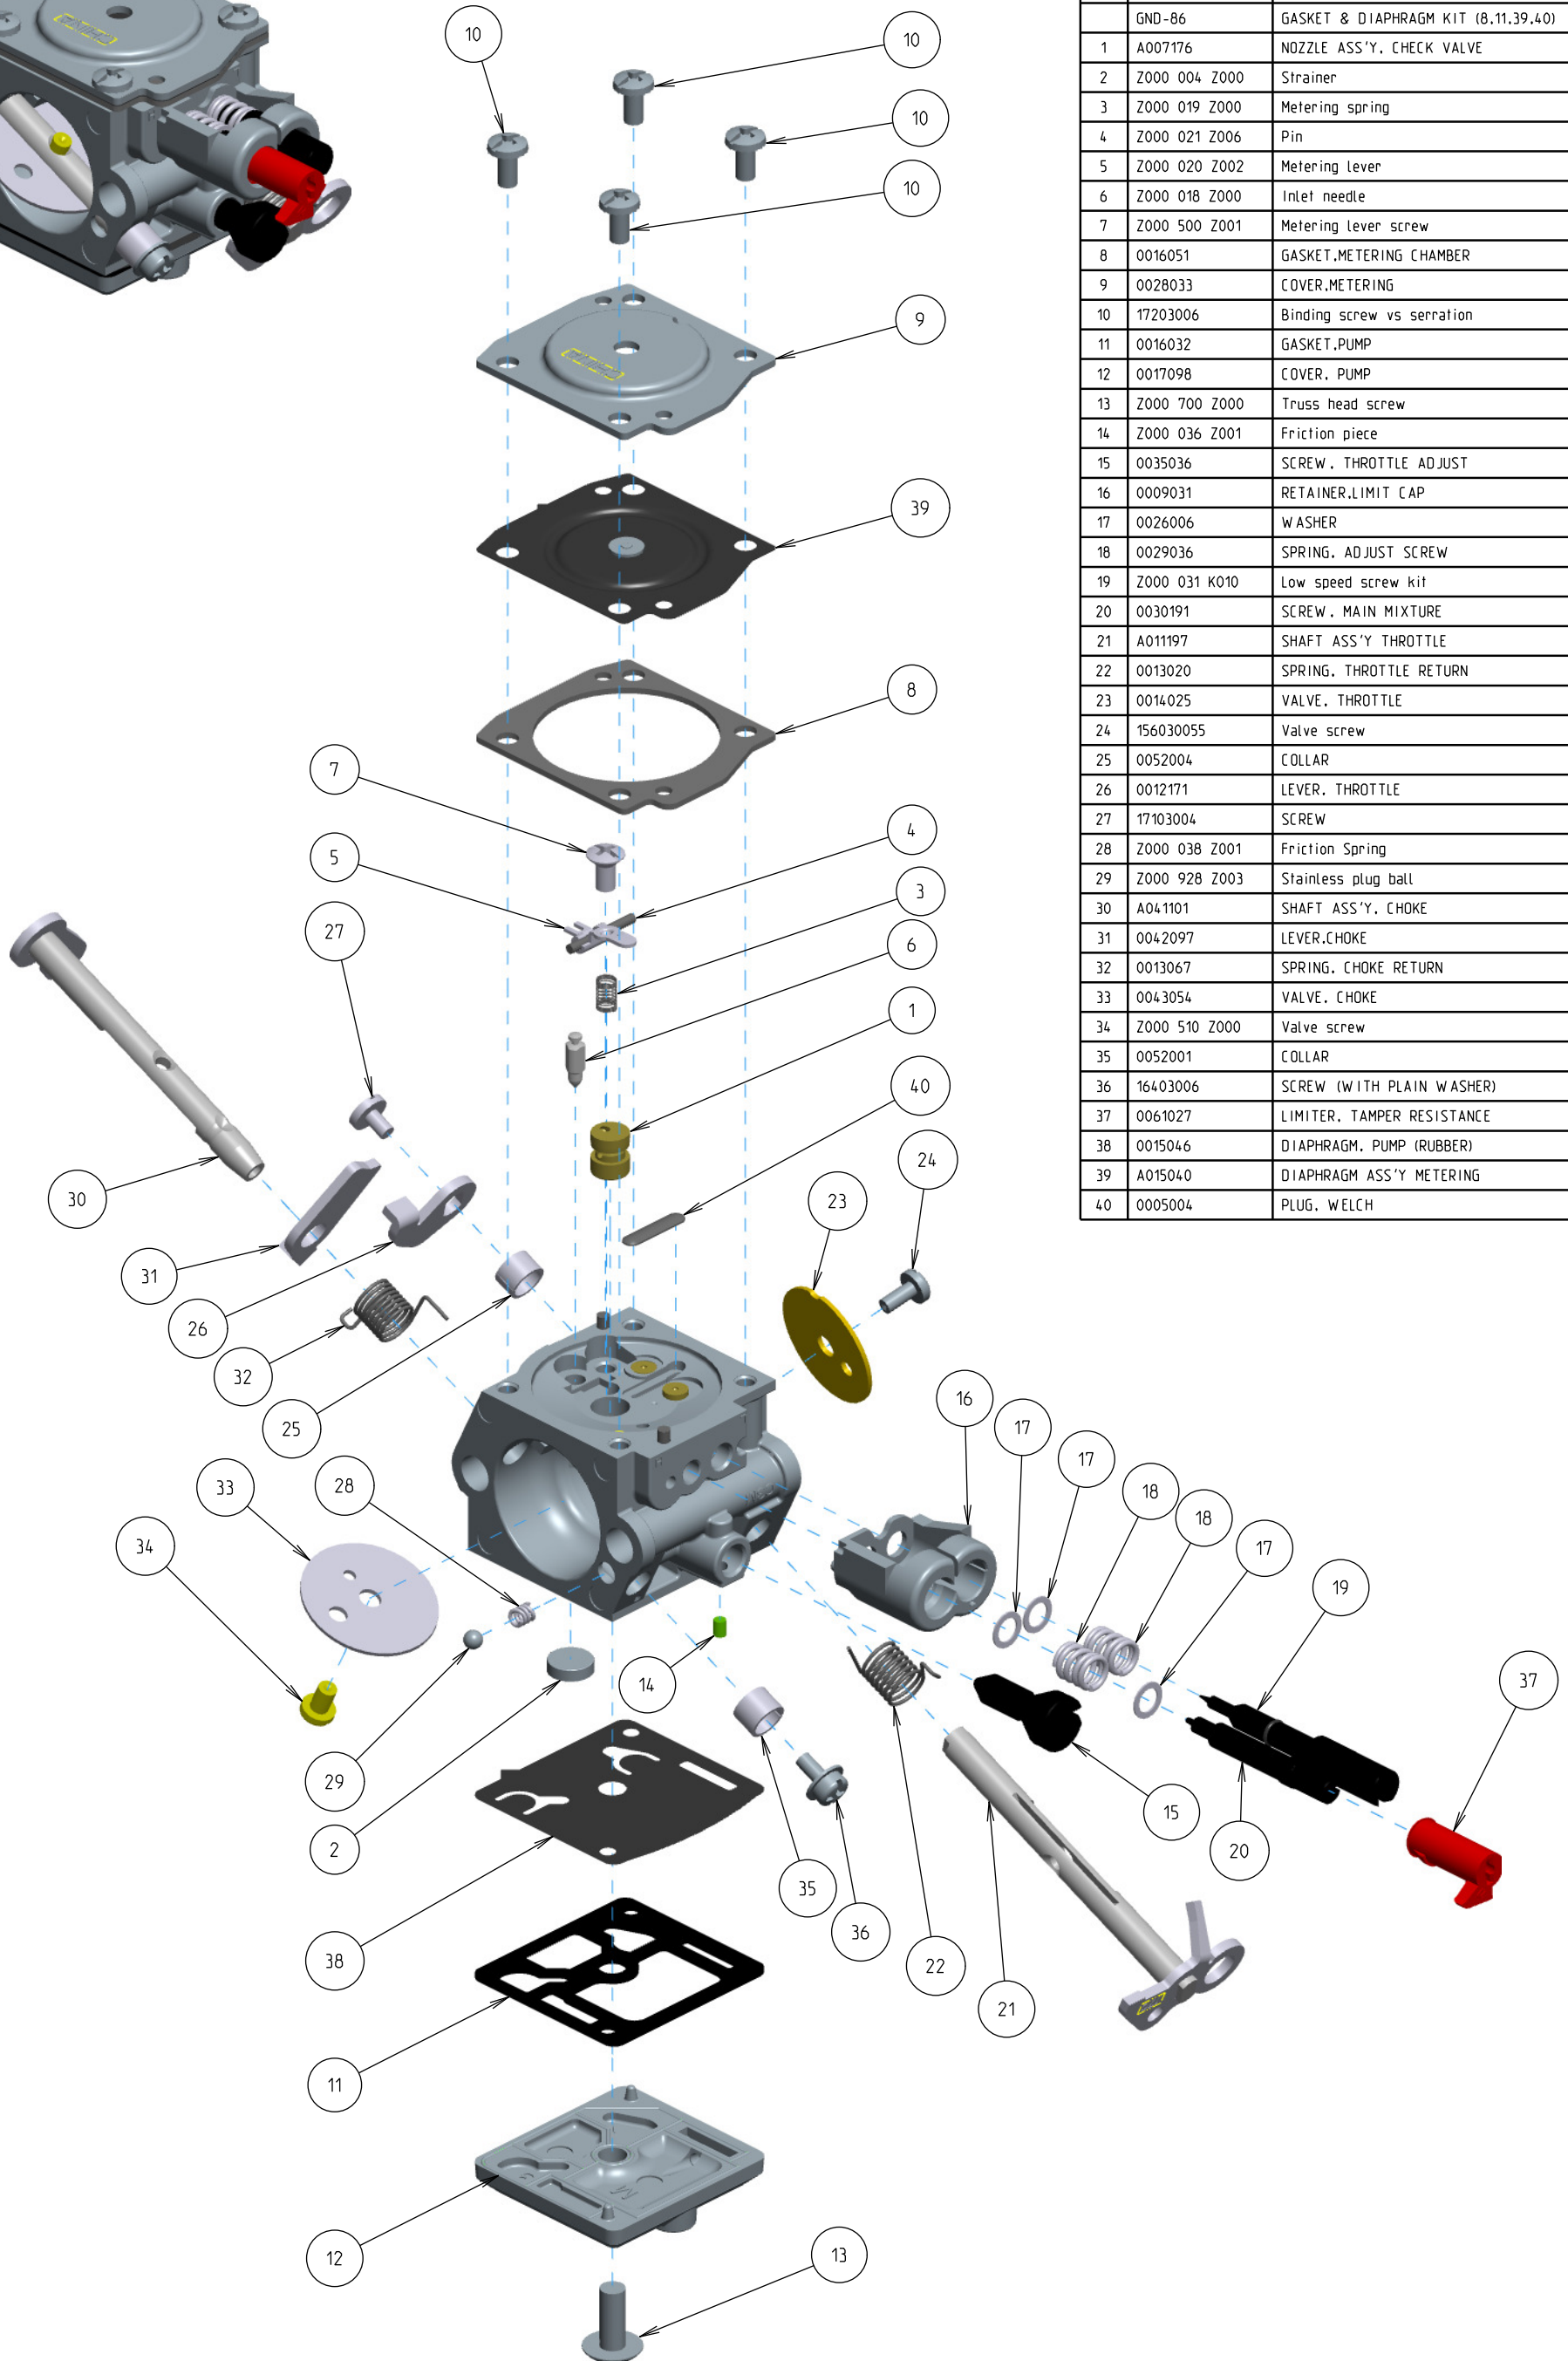

Z026-120-0611-A

ITEM	ZAMA PART NR.	DESCRIPTION
	Z026-120-0611-A	CARBURETOR ASSEMBLY
	RB-153	REBUILD KIT (2,3,4,5,6,8,11,38,39,40)
	GND-86	GASKET & DIAPHRAGM KIT (8,11,39,40)
1	A007176	NOZZLE ASS'Y, CHECK VALVE
2	Z000 004 Z000	Strainer
3	Z000 019 Z000	Metering spring
4	Z000 021 Z006	Pin
5	Z000 020 Z002	Metering lever
6	Z000 018 Z000	Inlet needle
7	Z000 500 Z001	Metering lever screw
8	0016051	GASKET,METERING CHAMBER
9	0028033	COVER,METERING
10	17203006	Binding screw vs serration
11	0016032	GASKET,PUMP
12	0017098	COVER, PUMP
13	Z000 700 Z000	Truss head screw
14	Z000 036 Z001	Friction piece
15	0035036	SCREW, THROTTLE ADJUST
16	0009031	RETAINER,LIMIT CAP
17	0026006	WASHER
18	0029036	SPRING, ADJUST SCREW
19	Z000 031 K010	Low speed screw kit
20	0030191	SCREW, MAIN MIXTURE
21	A011197	SHAFT ASS'Y THROTTLE
22	0013020	SPRING, THROTTLE RETURN
23	0014025	VALVE, THROTTLE
24	156030055	Valve screw
25	0052004	COLLAR
26	0012171	LEVER, THROTTLE
27	17103004	SCREW
28	Z000 038 Z001	Friction Spring
29	Z000 928 Z003	Stainless plug ball
30	A041101	SHAFT ASS'Y, CHOKE
31	0042097	LEVER,CHOKE
32	0013067	SPRING, CHOKE RETURN
33	0043054	VALVE, CHOKE
34	Z000 510 Z000	Valve screw
35	0052001	COLLAR
36	16403006	SCREW (WITH PLAIN WASHER)
37	0061027	LIMITER, TAMPER RESISTANCE
38	0015046	DIAPHRAGM, PUMP (RUBBER)
39	A015040	DIAPHRAGM ASS'Y METERING
40	0005004	PLUG, WELCH