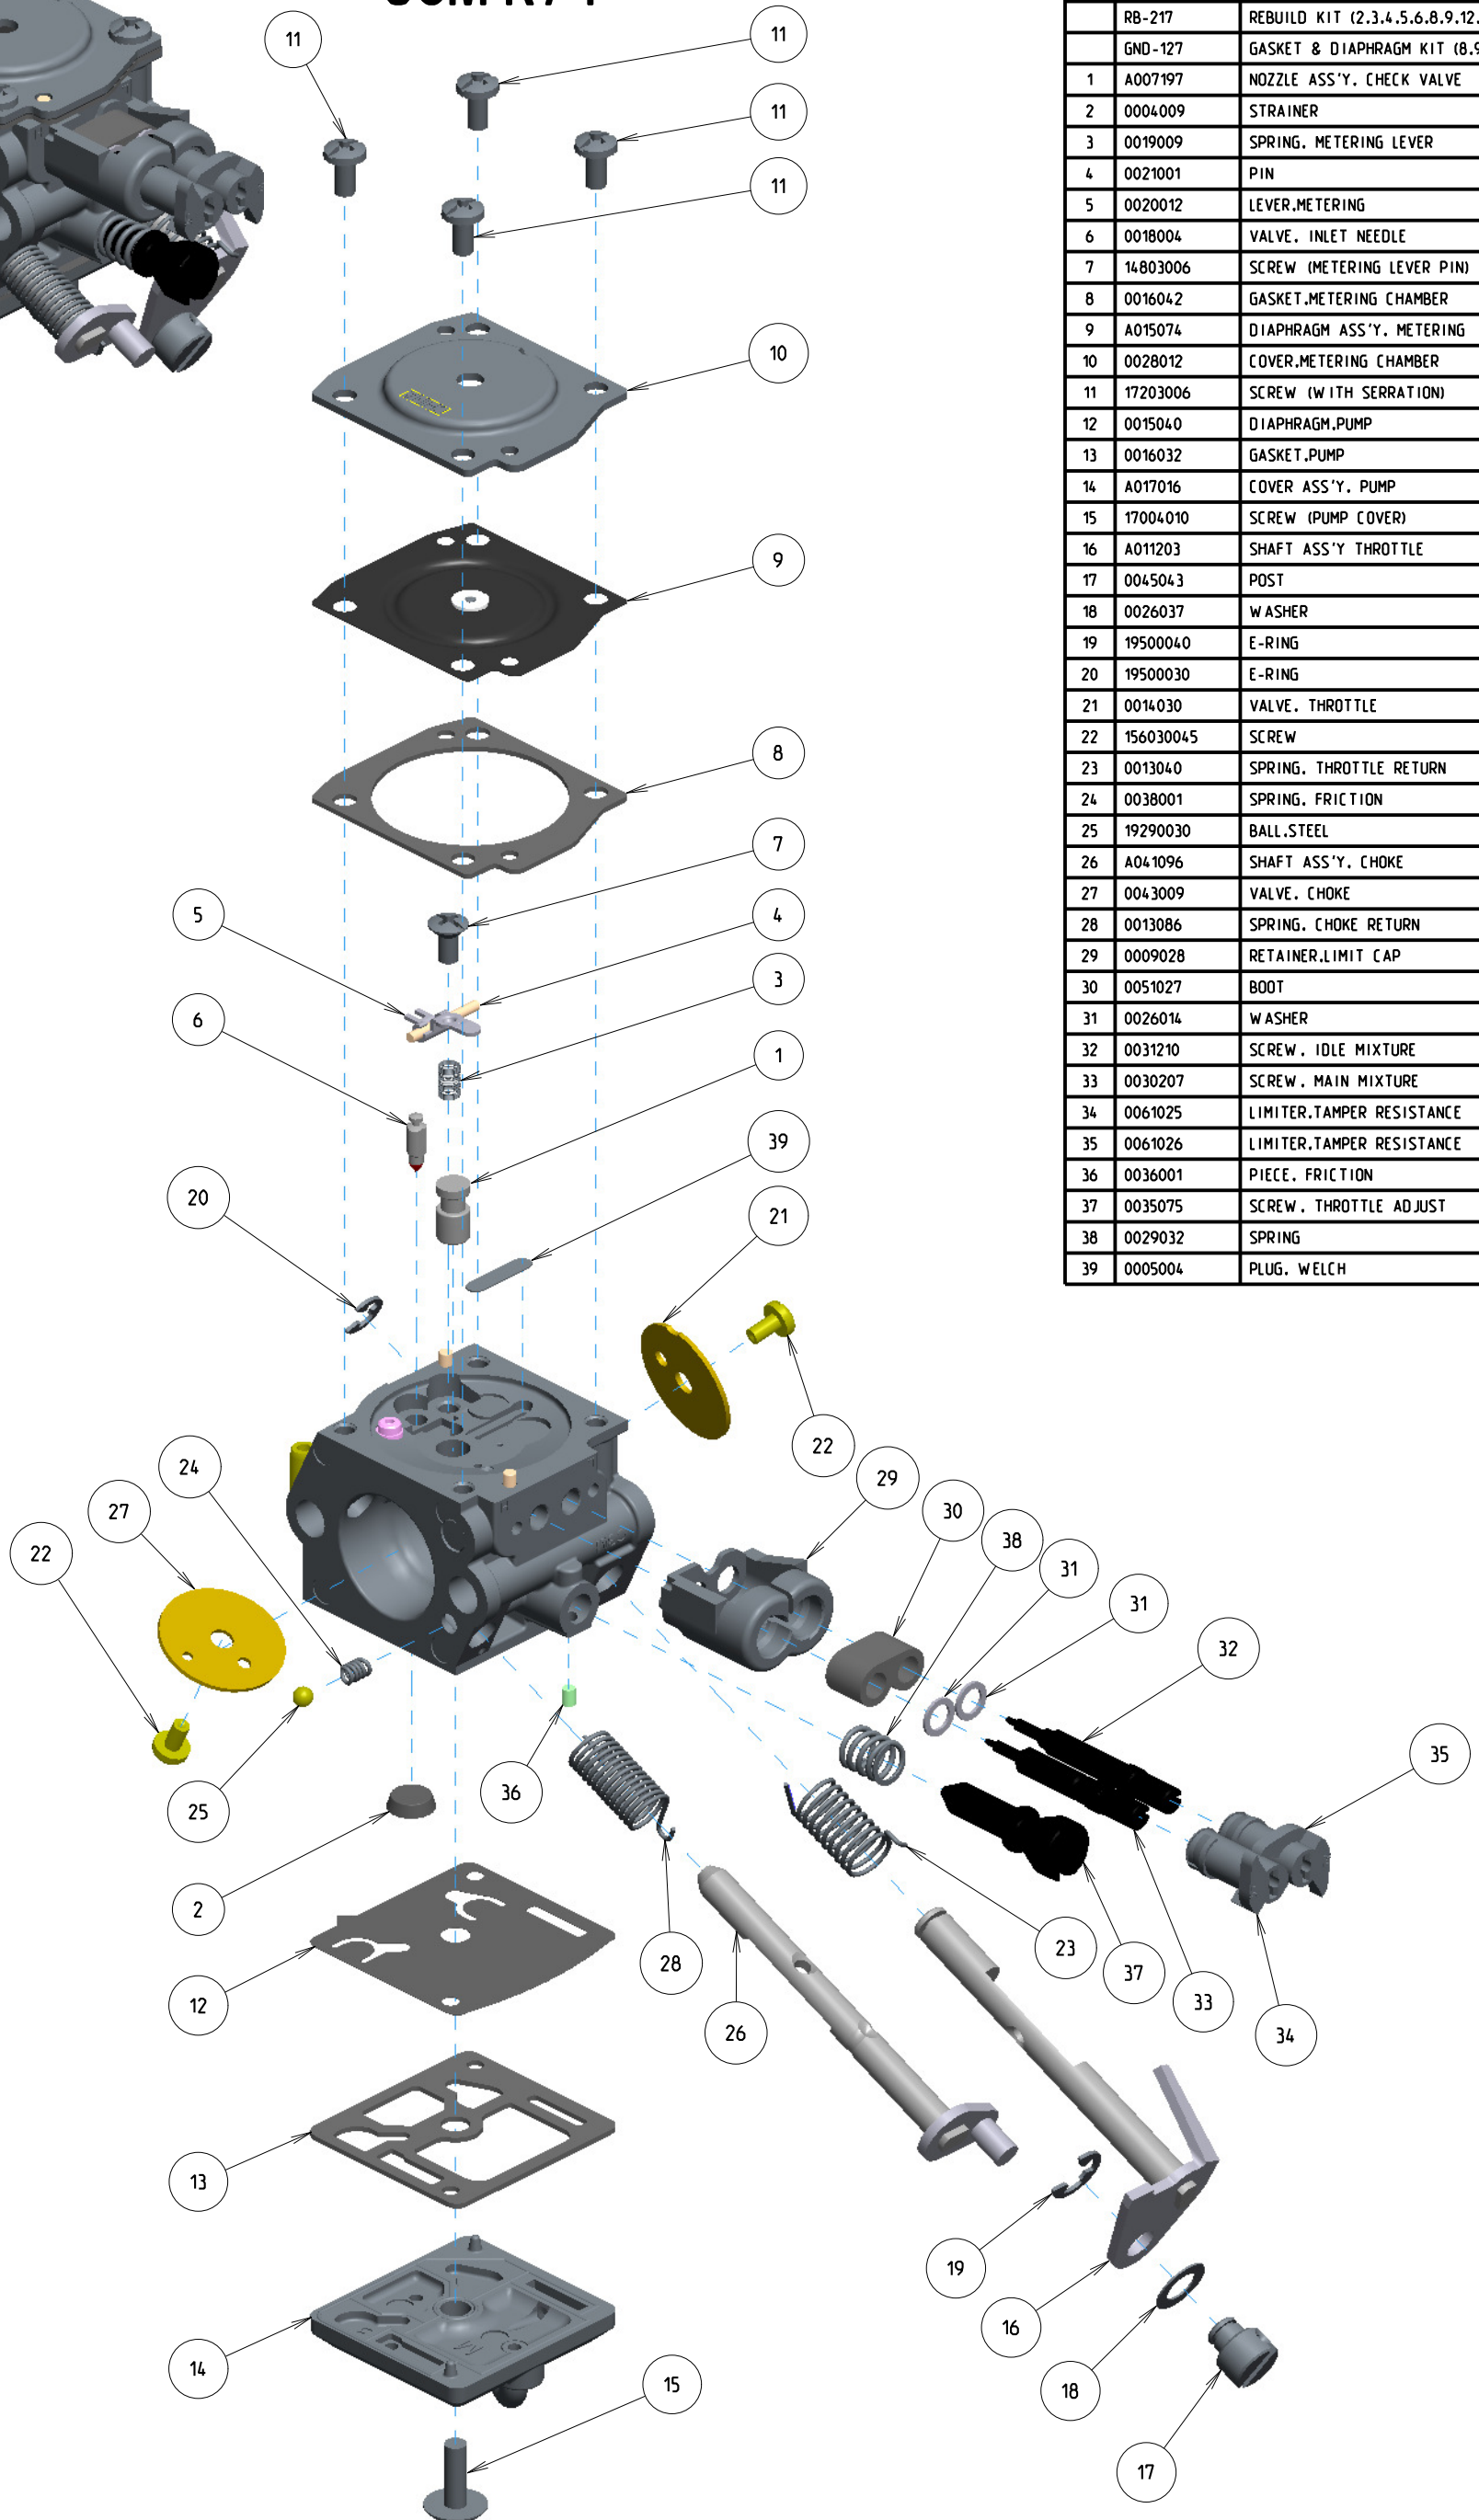

C3M-K74

ITEM	ZAMA PART NR.	DESCRIPTION
	C3M-K74	CARBURETOR ASSEMBLY
	RB-217	REBUILD KIT (2,3,4,5,6,8,9,12,13,39)
	GND-127	GASKET & DIAPHRAGM KIT (8,9,12,13)
1	A007197	NOZZLE ASS'Y, CHECK VALVE
2	0004009	STRAINER
3	0019009	SPRING, METERING LEVER
4	0021001	PIN
5	0020012	LEVER, METERING
6	0018004	VALVE, INLET NEEDLE
7	14803006	SCREW (METERING LEVER PIN)
8	0016042	GASKET, METERING CHAMBER
9	A015074	DIAPHRAGM ASS'Y, METERING
10	0028012	COVER, METERING CHAMBER
11	17203006	SCREW (WITH SERRATION)
12	0015040	DIAPHRAGM, PUMP
13	0016032	GASKET, PUMP
14	A017016	COVER ASS'Y, PUMP
15	17004010	SCREW (PUMP COVER)
16	A011203	SHAFT ASS'Y THROTTLE
17	0045043	POST
18	0026037	WASHER
19	19500040	E-RING
20	19500030	E-RING
21	0014030	VALVE, THROTTLE
22	156030045	SCREW
23	0013040	SPRING, THROTTLE RETURN
24	0038001	SPRING, FRICTION
25	19290030	BALL, STEEL
26	A041096	SHAFT ASS'Y, CHOKE
27	0043009	VALVE, CHOKE
28	0013086	SPRING, CHOKE RETURN
29	0009028	RETAINER, LIMIT CAP
30	0051027	BOOT
31	0026014	WASHER
32	0031210	SCREW, IDLE MIXTURE
33	0030207	SCREW, MAIN MIXTURE
34	0061025	LIMITER, TAMPER RESISTANCE
35	0061026	LIMITER, TAMPER RESISTANCE
36	0036001	PIECE, FRICTION
37	0035075	SCREW, THROTTLE ADJUST
38	0029032	SPRING
39	0005004	PLUG, WELCH