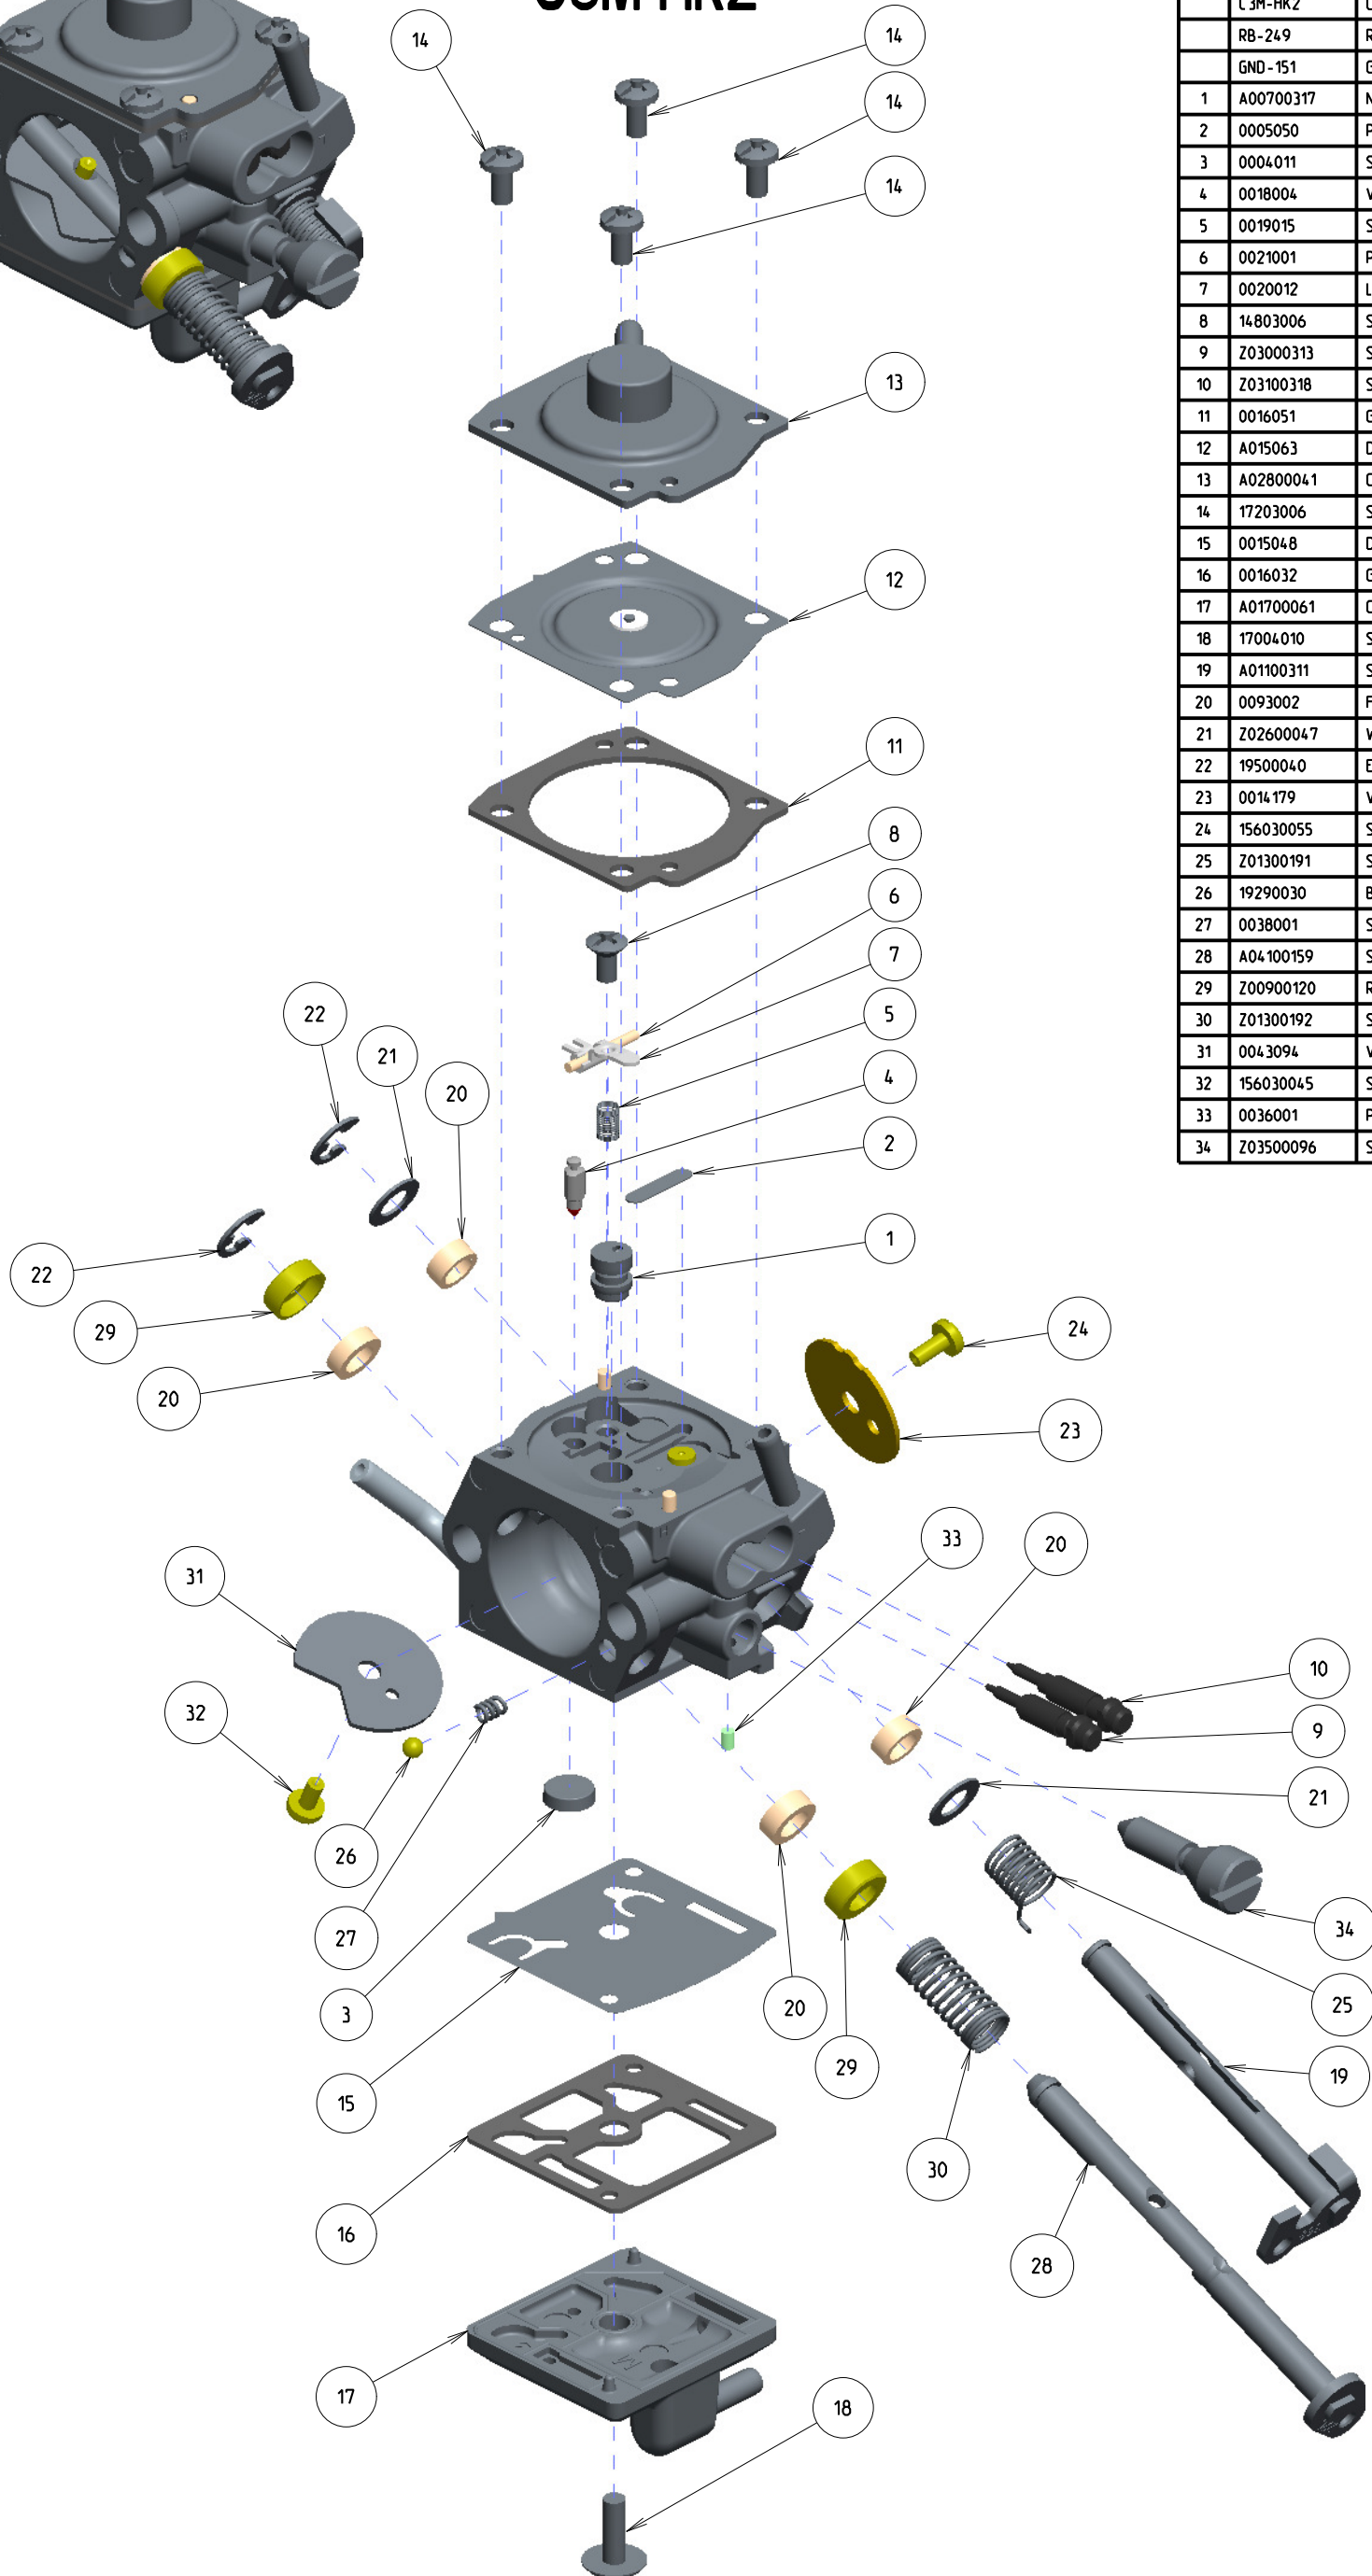

# C3M-HK2

ITEM	ZAMA PART NR.	DESCRIPTION
	C3M-HK2	CARBURETOR ASSEMBLY
	RB-249	REBUILD KIT (2,3,4,5,6,7,11,12,15,16)
	GND-151	GASKET & DIAPHRAGM KIT (11,12,15,16)
1	A00700317	NOZZLE ASS'Y, CHECK VALVE
2	0005050	PLUG, WELCH
3	0004011	STRAINER
4	0018004	VALVE, INLET NEEDLE
5	0019015	SPRING, METERING LEVER
6	0021001	PIN
7	0020012	LEVER, METERING
8	14803006	SCREW (METERING LEVER PIN)
9	Z03000313	SCREW, MAIN MIXTURE
10	Z03100318	SCREW, IDLE MIXTURE
11	0016051	GASKET, METERING CHAMBER
12	A015063	DIAPHRAGM ASS'Y, METERING
13	A02800041	COVER, ASS'Y METERING CHAMBER
14	17203006	SCREW (WITH SERRATION)
15	0015048	DIAPHRAGM, PUMP
16	0016032	GASKET, PUMP
17	A01700061	COVER ASS'Y, PUMP
18	17004010	SCREW (PUMP COVER)
19	A01100311	SHAFT ASS'Y, THROTTLE
20	0093002	FELT
21	Z02600047	WASHER
22	19500040	E-RING
23	0014179	VALVE, THROTTLE
24	156030055	SCREW
25	Z01300191	SPRING, THROTTLE RETURN
26	19290030	BALL, STEEL
27	0038001	SPRING, FRICTION
28	A04100159	SHAFT ASS'Y, CHOKE
29	Z00900120	RETAINER
30	Z01300192	SPRING, CHOKE
31	0043094	VALVE, CHOKE
32	156030045	SCREW
33	0036001	PIECE, FRICTION
34	Z03500096	SCREW, THROTTLE ADJUST