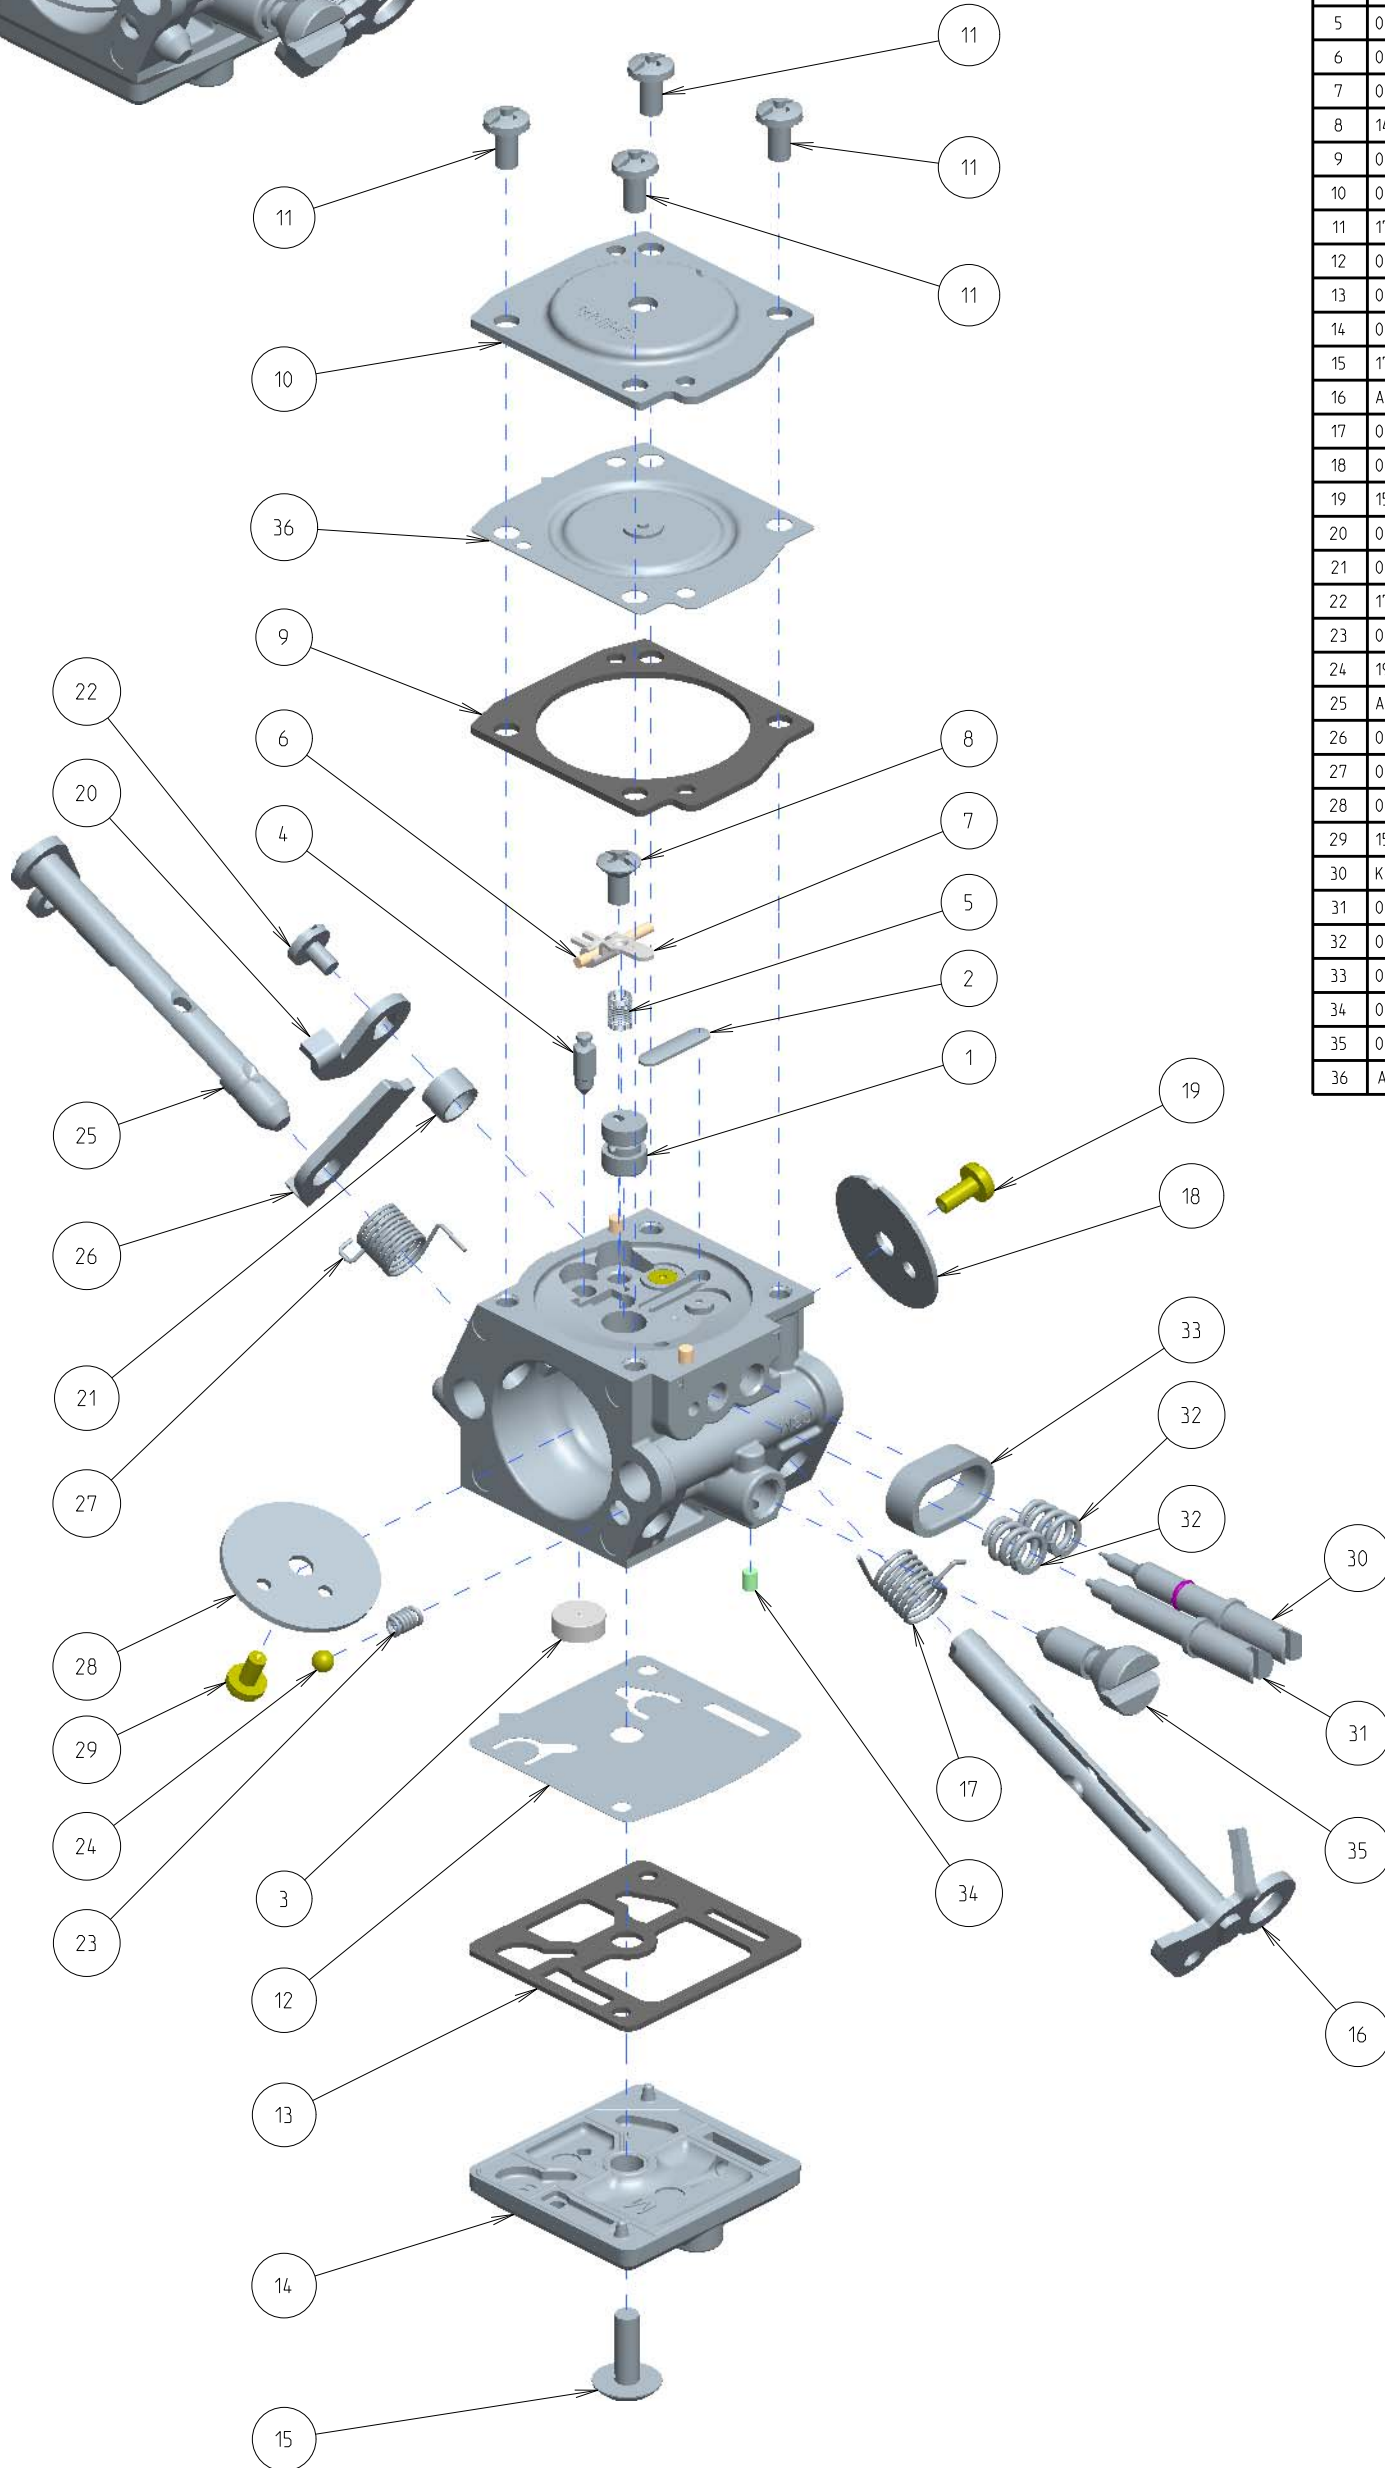

C3M-EL2C

ITEM	ZAMA PART NR.	DESCRIPTION
	C3M-EL2C	CARBURETOR ASSEMBLY
	RB-60	REBUILD KIT (2,3,4,5,6,7,9,12,13,36)
	GND-24	GASKET & DIAPHRAGM KIT (9,12,13,36)
1	A007120	NOZZLE ASS'Y, CHECK VALVE
2	0005004	PLUG, WELCH
3	0004011	STRAINER
4	0018004	VALVE, INLET NEEDLE
5	0019015	SPRING, METERING LEVER
6	0021001	PIN
7	0020012	LEVER, METERING
8	14803006	SCREW
9	0016051	GASKET, METERING CHAMBER
10	0028033	COVER, METERING
11	17203006	SCREW (WITH SERRATION)
12	0015040	DIAPHRAGM, PUMP
13	0016032	GASKET, PUMP
14	0017053	COVER, PUMP
15	17004010	SCREW (PUMP COVER)
16	A011111	SHAFT ASS'Y THROTTLE
17	0013044	SPRING, THROTTLE RETURN
18	0014025	VALVE, THROTTLE
19	156030055	SCREW
20	0012135	LEVER, THROTTLE
21	0052004	COLLAR
22	17103004	SCREW
23	0038001	SPRING, FRICTION
24	19290030	BALL, STEEL
25	A041077	SHAFT ASS'Y, CHOKE
26	0042113	LEVER, CHOKE
27	0013067	SPRING, CHOKE RETURN
28	0043012	VALVE, CHOKE
29	156030045	SCREW
30	K031109	SCREW KIT, IDLE MIXTURE
31	0030061	SCREW, MAIN MIXTURE
32	0029005	SPRING, ADJUST SCREW
33	0051006A	BOOT
34	0036001	PIECE, FRICTION
35	0035036	SCREW, THROTTLE ADJUST
36	A015013	DIAPHRAGM ASS'Y, METERING