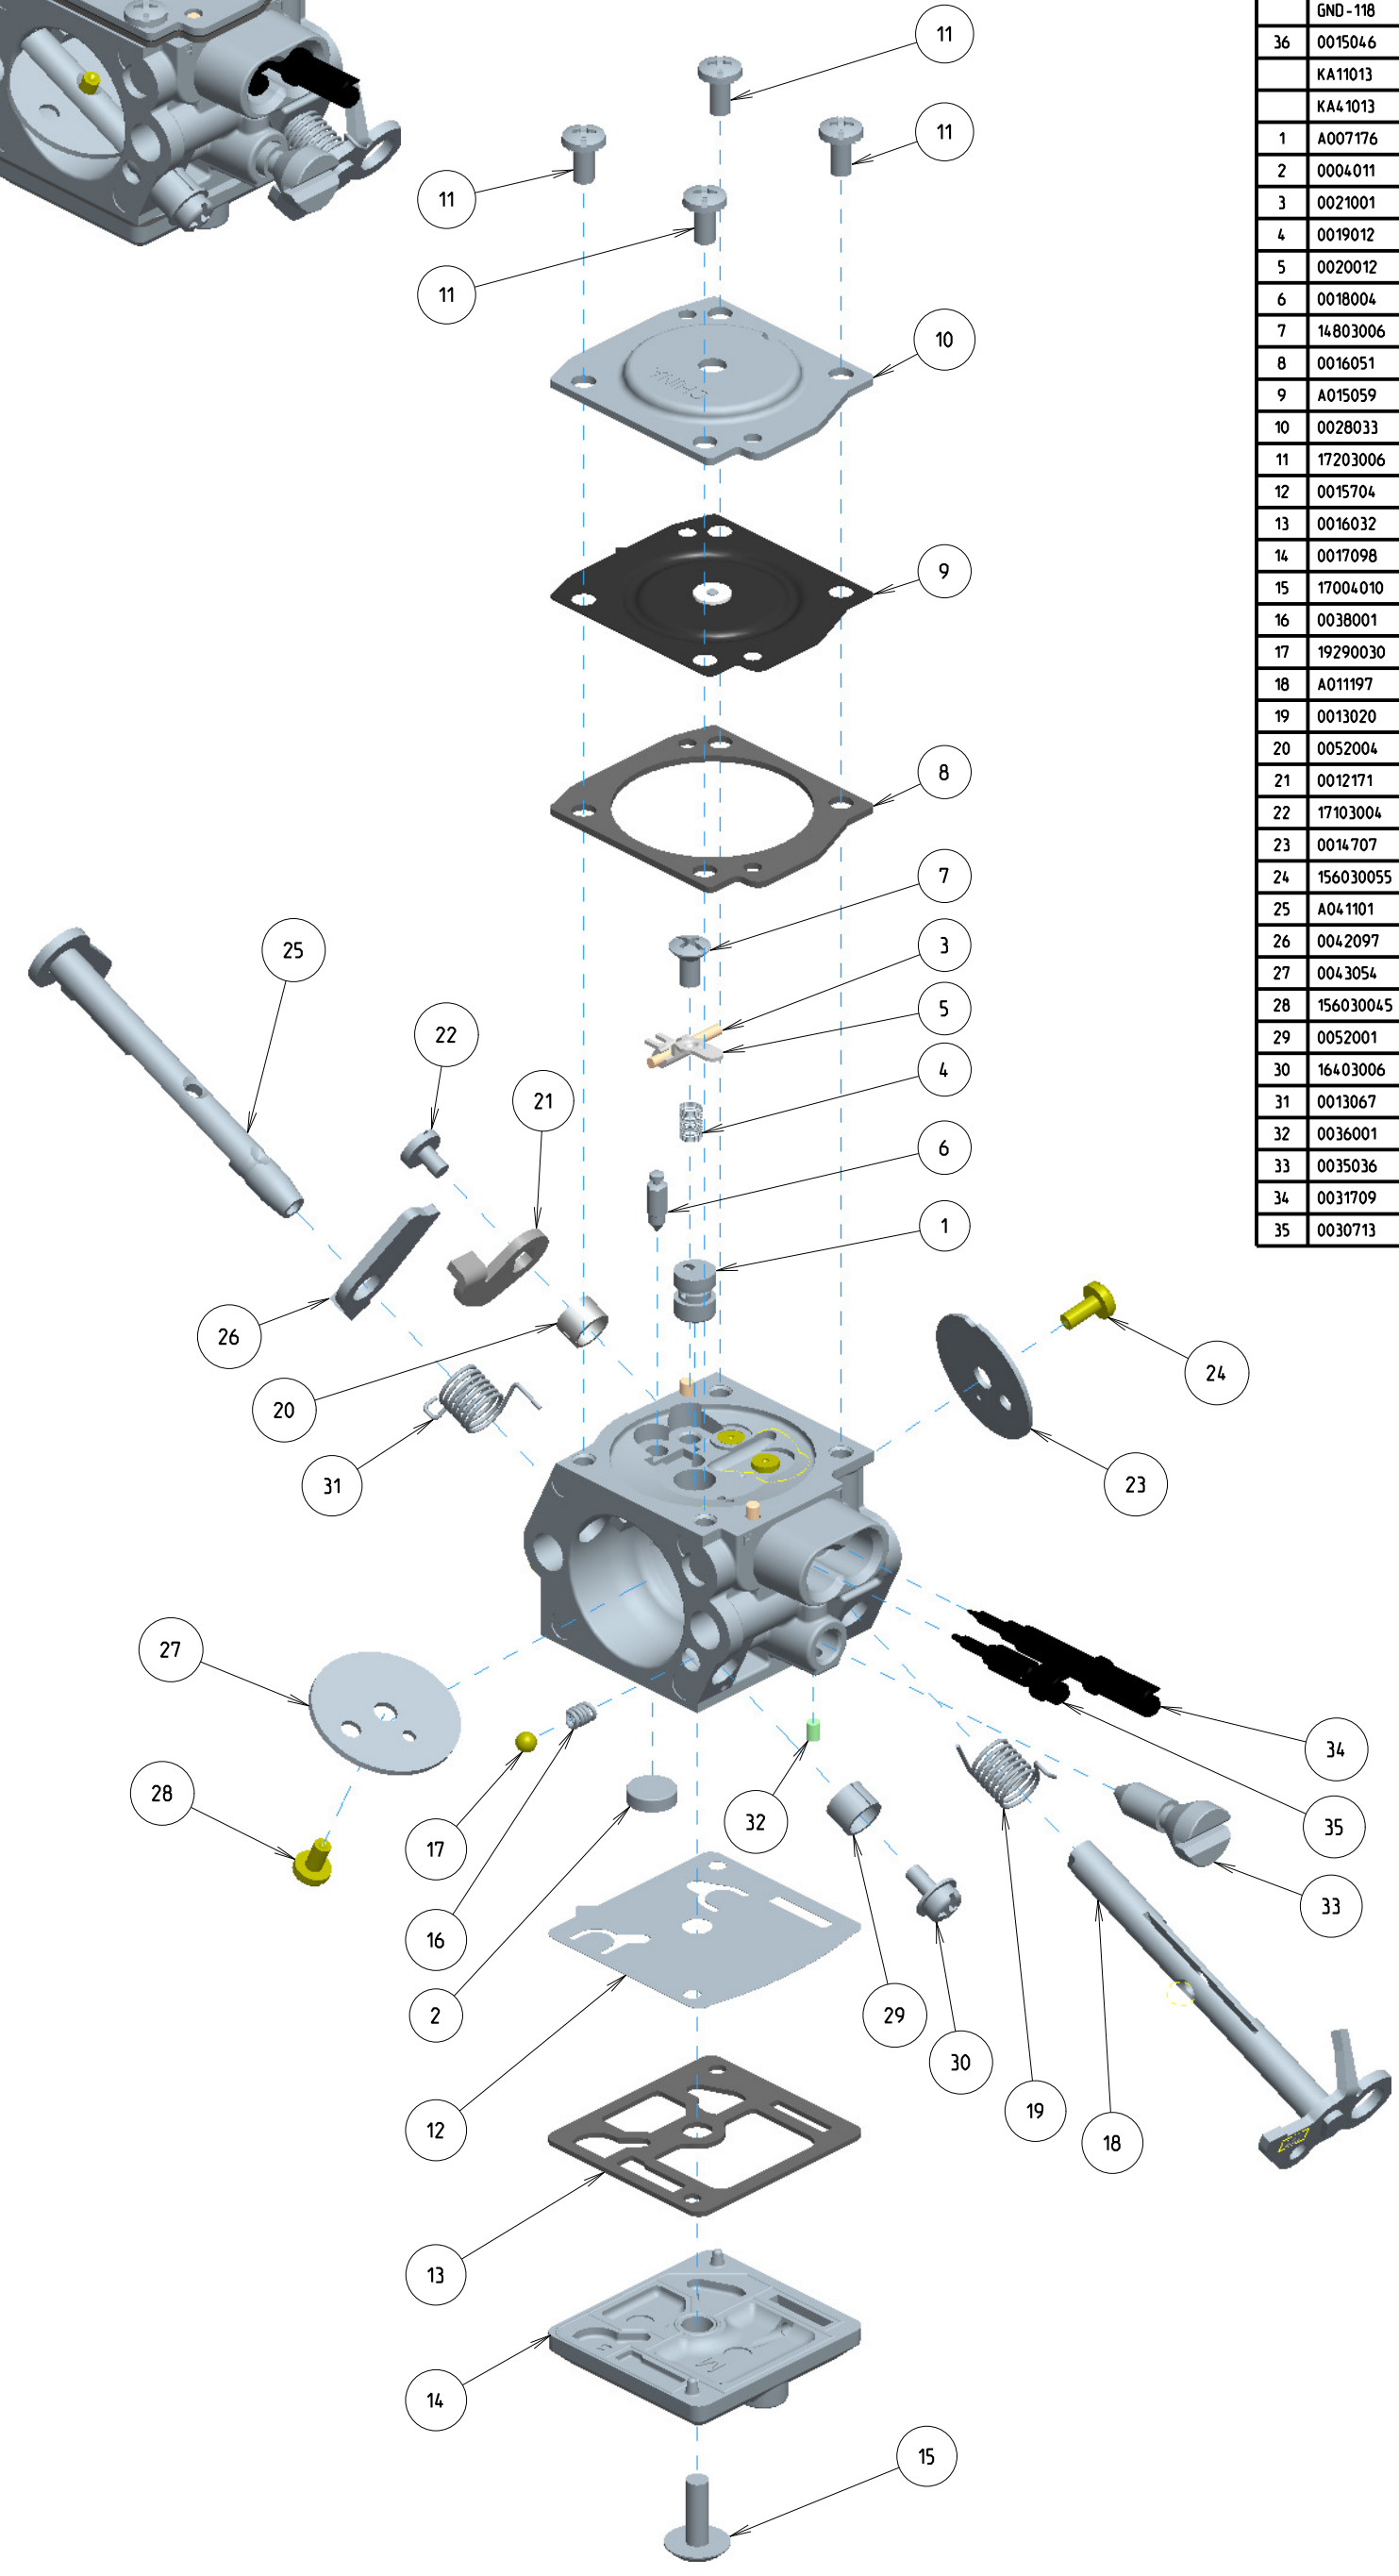

C3M-DM17A

ITEM	ZAMA PART NR.	DESCRIPTION
	C3M-DM17A	CARBURETOR ASSEMBLY
	RB-201	REBUILD KIT (2,3,4,5,6,7,8,9,12,13,36)
	GND-118	GASKET & DIAPHRAGM KIT (8,9,12,13,36)
36	0015046	DIAPHRAGM, PUMP (RUBBER)
	KA11013	THROTTLE KIT (18,19,20,21,22,23,24)
	KA41013	CHOKE KIT (16,17,25,26,27,28,29,30,31)
1	A007176	NOZZLE ASS'Y, CHECK VALVE
2	0004011	STRAINER
3	0021001	PIN
4	0019012	SPRING, METERING LEVER
5	0020012	LEVER, METERING
6	0018004	VALVE, INLET NEEDLE
7	14803006	SCREW
8	0016051	GASKET, METERING CHAMBER
9	A015059	DIAPHRAGM ASS'Y, METERING
10	0028033	COVER, METERING
11	17203006	SCREW (WITH SERRATION)
12	0015704	DIAPHRAGM, PUMP
13	0016032	GASKET, PUMP
14	0017098	COVER, PUMP
15	17004010	SCREW (PUMP COVER)
16	0038001	SPRING, FRICTION
17	19290030	BALL, STEEL
18	A011197	SHAFT ASS'Y THROTTLE
19	0013020	SPRING, THROTTLE RETURN
20	0052004	COLLAR
21	0012171	LEVER, THROTTLE
22	17103004	SCREW
23	0014707	VALVE, THROTTLE
24	156030055	SCREW
25	A041101	SHAFT ASS'Y, CHOKE
26	0042097	LEVER, CHOKE
27	0043054	VALVE, CHOKE
28	156030045	SCREW
29	0052001	COLLAR
30	16403006	SCREW (WITH PLAIN WASHER)
31	0013067	SPRING, CHOKE RETURN
32	0036001	PIECE, FRICTION
33	0035036	SCREW, THROTTLE ADJUST
34	0031709	SCREW, IDLE MIXTURE
35	0030713	SCREW, MAIN MIXTURE