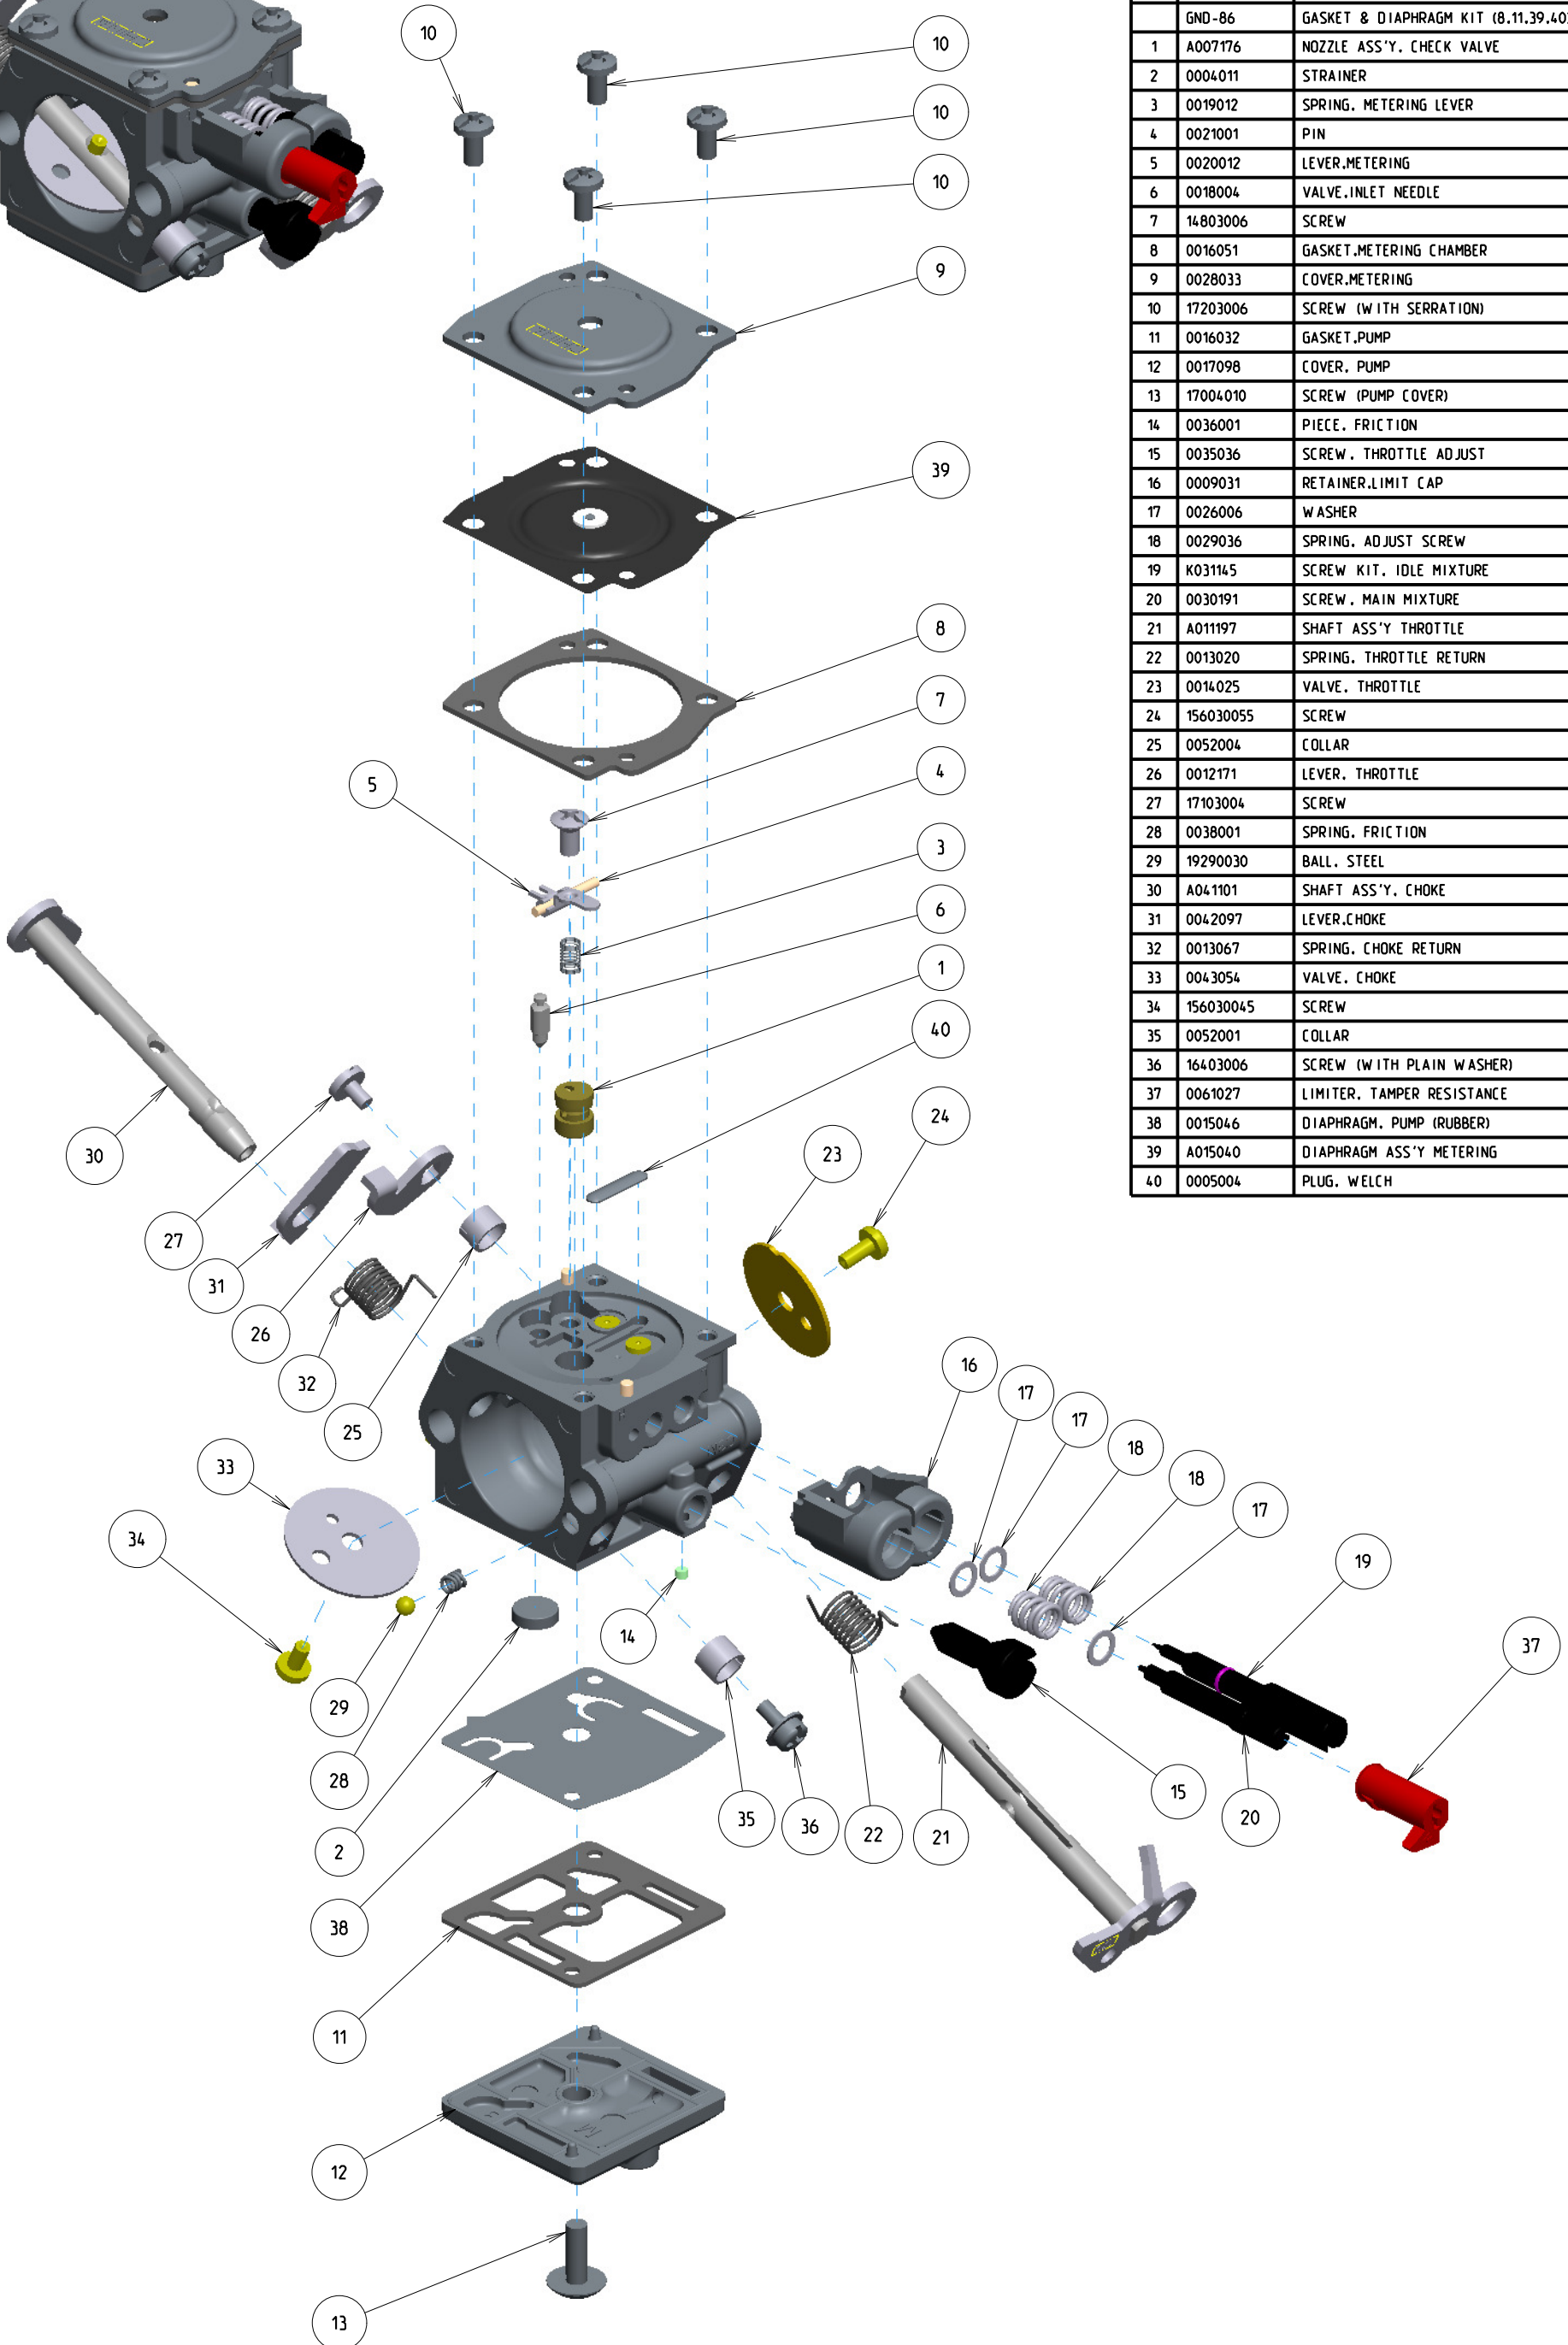

C3M-DM12B

ITEM	ZAMA PART NR.	DESCRIPTION
	C3M-DM12B	CARBURETOR ASSEMBLY
	RB-153	REBUILD KIT (2,3,4,5,6,8,11,38,39,40)
	GND-86	GASKET & DIAPHRAGM KIT (8,11,39,40)
1	A007176	NOZZLE ASS'Y, CHECK VALVE
2	0004011	STRAINER
3	0019012	SPRING, METERING LEVER
4	0021001	PIN
5	0020012	LEVER, METERING
6	0018004	VALVE, INLET NEEDLE
7	14803006	SCREW
8	0016051	GASKET, METERING CHAMBER
9	0028033	COVER, METERING
10	17203006	SCREW (WITH SERRATION)
11	0016032	GASKET, PUMP
12	0017098	COVER, PUMP
13	17004010	SCREW (PUMP COVER)
14	0036001	PIECE, FRICTION
15	0035036	SCREW, THROTTLE ADJUST
16	0009031	RETAINER, LIMIT CAP
17	0026006	WASHER
18	0029036	SPRING, ADJUST SCREW
19	K031145	SCREW KIT, IDLE MIXTURE
20	0030191	SCREW, MAIN MIXTURE
21	A011197	SHAFT ASS'Y THROTTLE
22	0013020	SPRING, THROTTLE RETURN
23	0014025	VALVE, THROTTLE
24	156030055	SCREW
25	0052004	COLLAR
26	0012171	LEVER, THROTTLE
27	17103004	SCREW
28	0038001	SPRING, FRICTION
29	19290030	BALL, STEEL
30	A041101	SHAFT ASS'Y, CHOKE
31	0042097	LEVER, CHOKE
32	0013067	SPRING, CHOKE RETURN
33	0043054	VALVE, CHOKE
34	156030045	SCREW
35	0052001	COLLAR
36	16403006	SCREW (WITH PLAIN WASHER)
37	0061027	LIMITER, TAMPER RESISTANCE
38	0015046	DIAPHRAGM, PUMP (RUBBER)
39	A015040	DIAPHRAGM ASS'Y METERING
40	0005004	PLUG, WELCH