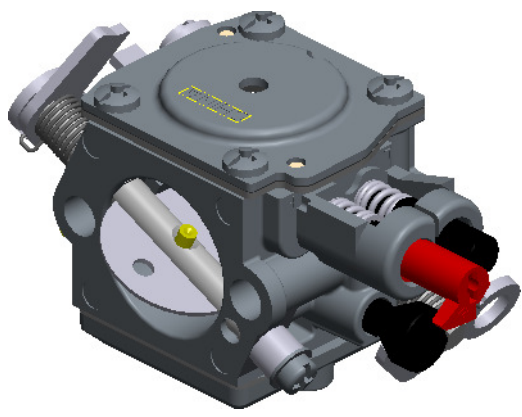

C3M-DM12B

ITEM	ZAMA PART NR.	DESCRIPTION
	C3M-DM12B	CARBURETOR ASSEMBLY
	RB-153	REBUILD KIT (2,3,4,5,6,8,11,38,39,40)
	GND-86	GASKET & DIAPHRAGM KIT (8,11,39,40)
1	A007176	NOZZLE ASS'Y, CHECK VALVE
2	0004011	STRAINER
3	0019012	SPRING, METERING LEVER
4	0021001	PIN
5	0020012	LEVER, METERING
6	0018004	VALVE, INLET NEEDLE
7	14803006	SCREW
8	0016051	GASKET, METERING CHAMBER
9	0028033	COVER, METERING
10	17203006	SCREW (WITH SERRATION)
11	0016032	GASKET, PUMP
12	0017098	COVER, PUMP
13	17004010	SCREW (PUMP COVER)
14	0036001	PIECE, FRICTION
15	0035036	SCREW, THROTTLE ADJUST
16	0009031	RETAINER, LIMIT CAP
17	0026006	WASHER
18	0029036	SPRING, ADJUST SCREW
19	K031145	SCREW KIT, IDLE MIXTURE
20	0030191	SCREW, MAIN MIXTURE
21	A011197	SHAFT ASS'Y THROTTLE
22	0013020	SPRING, THROTTLE RETURN
23	0014025	VALVE, THROTTLE
24	156030055	SCREW
25	0052004	COLLAR
26	0012171	LEVER, THROTTLE
27	17103004	SCREW
28	0038001	SPRING, FRICTION
29	19290030	BALL, STEEL
30	A041101	SHAFT ASS'Y, CHOKE
31	0042097	LEVER, CHOKE
32	0013067	SPRING, CHOKE RETURN
33	0043054	VALVE, CHOKE
34	156030045	SCREW
35	0052001	COLLAR
36	16403006	SCREW (WITH PLAIN WASHER)
37	0061027	LIMITER, TAMPER RESISTANCE
38	0015046	DIAPHRAGM, PUMP (RUBBER)
39	A015040	DIAPHRAGM ASS'Y METERING
40	0005004	PLUG, WELCH