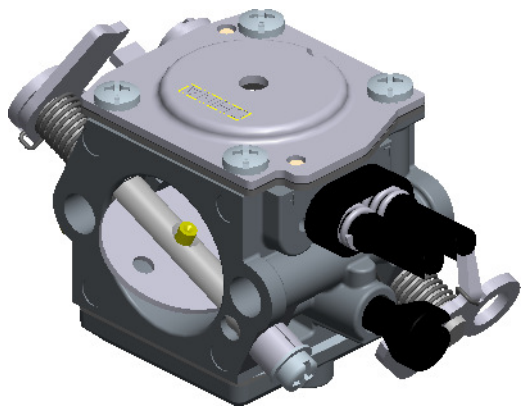

C3M-DM11D

ITEM	ZAMA PART NR.	DESCRIPTION
	C3M-DM11D	CARBURETOR ASSEMBLY
	RB-153	REBUILD KIT (2,3,4,5,6,8,11,36,37,38)
	GND-86	GASKET & DIAPHRAGM KIT (8,11,36,37)
1	A007176	NOZZLE ASS'Y, CHECK VALVE
2	0004011	STRAINER
3	0021001	PIN
4	0019012	SPRING, METERING LEVER
5	0020012	LEVER, METERING
6	0018004	VALVE, INLET NEEDLE
7	14803006	SCREW
8	0016051	GASKET, METERING CHAMBER
9	0028033	COVER, METERING
10	17203006	SCREW (WITH SERRATION)
11	0016032	GASKET, PUMP
12	0017098	COVER, PUMP
13	17004010	SCREW (PUMP COVER)
14	0051006A	BOOT
15	0029005	SPRING, ADJUST SCREW
16	0030061	SCREW, MAIN MIXTURE
17	K031109	SCREW KIT, IDLE MIXTURE
18	0038001	SPRING, FRICTION
19	19290030	BALL, STEEL
20	A011197	SHAFT ASS'Y THROTTLE
21	0013020	SPRING, THROTTLE RETURN
22	0052004	COLLAR
23	0012171	LEVER, THROTTLE
24	17103004	SCREW
25	0014025	VALVE, THROTTLE
26	156030055	SCREW
27	A041101	SHAFT ASS'Y, CHOKE
28	0042097	LEVER, CHOKE
29	0043054	VALVE, CHOKE
30	156030045	SCREW
31	0052001	COLLAR
32	16403006	SCREW (WITH PLAIN WASHER)
33	0013067	SPRING, CHOKE RETURN
34	0036001	PIECE, FRICTION
35	0035036	SCREW, THROTTLE ADJUST
36	0015046	DIAPHRAGM, PUMP (RUBBER)
37	A015040	DIAPHRAGM ASS'Y METERING
38	0005004	PLUG, WELCH