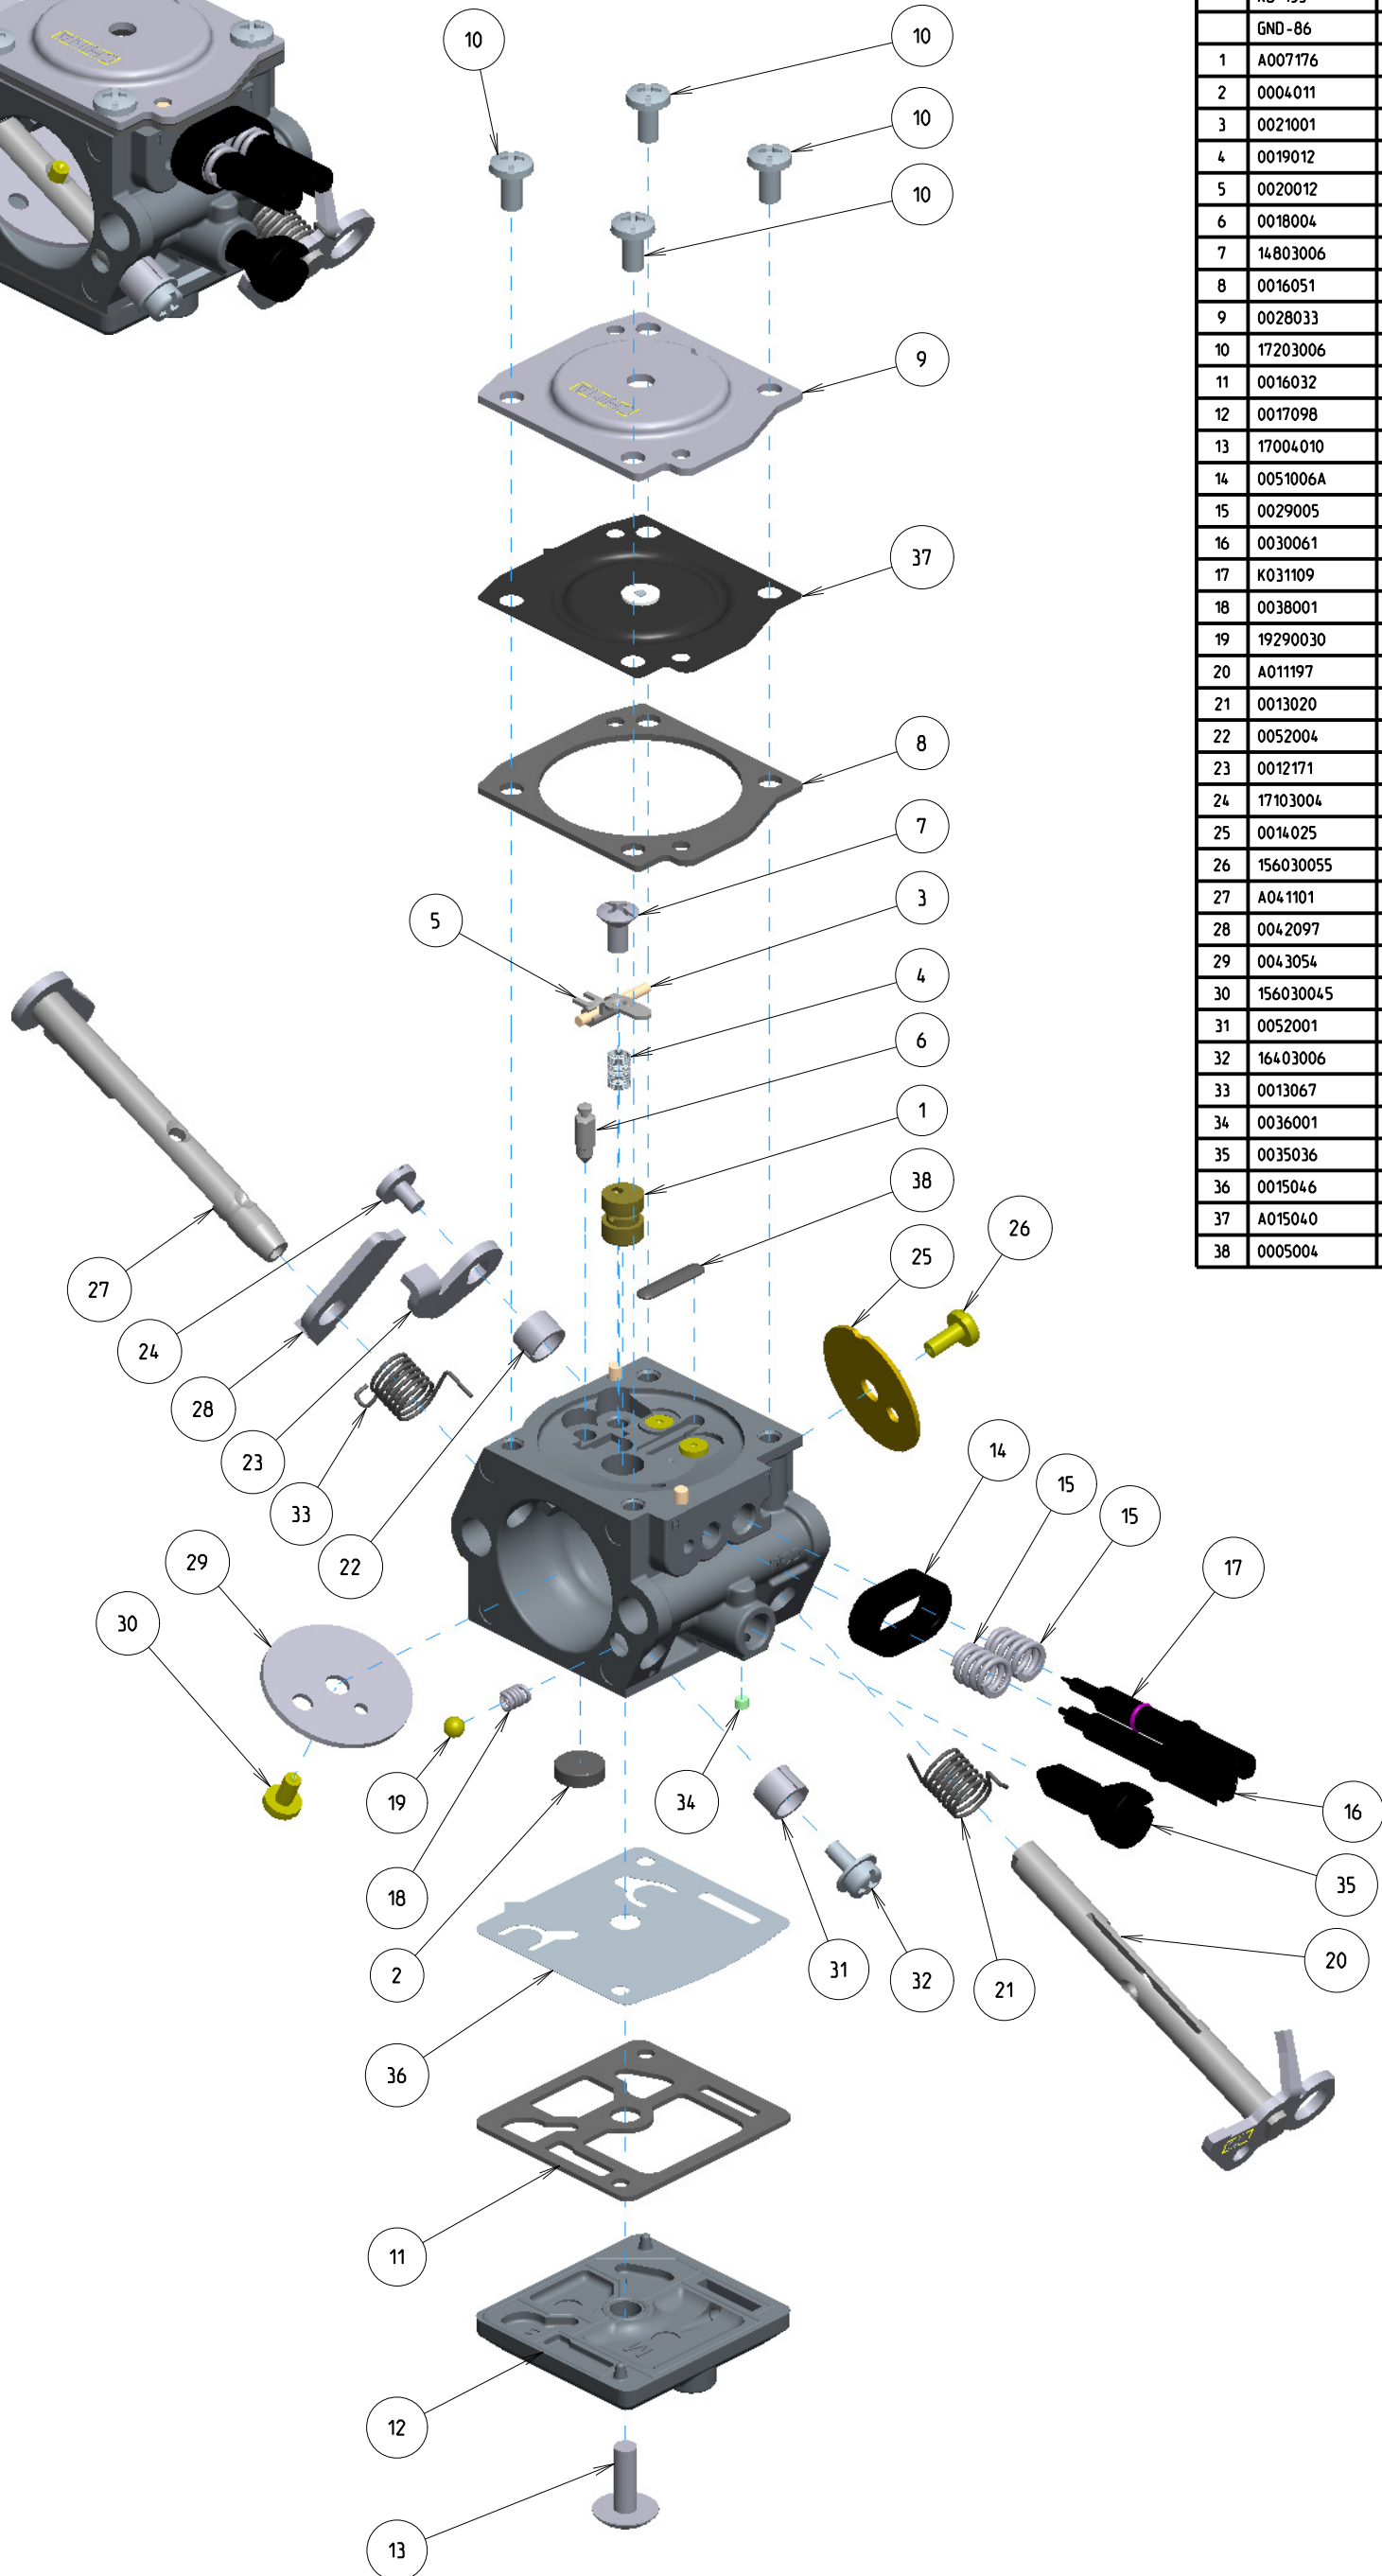

C3M-DM11D

ITEM	ZAMA PART NR.	DESCRIPTION
	C3M-DM11D	CARBURETOR ASSEMBLY
	RB-153	REBUILD KIT (2,3,4,5,6,8,11,36,37,38)
	GND-86	GASKET & DIAPHRAGM KIT (8,11,36,37)
1	A007176	NOZZLE ASS'Y, CHECK VALVE
2	0004011	STRAINER
3	0021001	PIN
4	0019012	SPRING, METERING LEVER
5	0020012	LEVER, METERING
6	0018004	VALVE, INLET NEEDLE
7	14803006	SCREW
8	0016051	GASKET, METERING CHAMBER
9	0028033	COVER, METERING
10	17203006	SCREW (WITH SERRATION)
11	0016032	GASKET, PUMP
12	0017098	COVER, PUMP
13	17004010	SCREW (PUMP COVER)
14	0051006A	BOOT
15	0029005	SPRING, ADJUST SCREW
16	0030061	SCREW, MAIN MIXTURE
17	K031109	SCREW KIT, IDLE MIXTURE
18	0038001	SPRING, FRICTION
19	19290030	BALL, STEEL
20	A011197	SHAFT ASS'Y THROTTLE
21	0013020	SPRING, THROTTLE RETURN
22	0052004	COLLAR
23	0012171	LEVER, THROTTLE
24	17103004	SCREW
25	0014025	VALVE, THROTTLE
26	156030055	SCREW
27	A041101	SHAFT ASS'Y, CHOKE
28	0042097	LEVER, CHOKE
29	0043054	VALVE, CHOKE
30	156030045	SCREW
31	0052001	COLLAR
32	16403006	SCREW (WITH PLAIN WASHER)
33	0013067	SPRING, CHOKE RETURN
34	0036001	PIECE, FRICTION
35	0035036	SCREW, THROTTLE ADJUST
36	0015046	DIAPHRAGM, PUMP (RUBBER)
37	A015040	DIAPHRAGM ASS'Y METERING
38	0005004	PLUG, WELCH