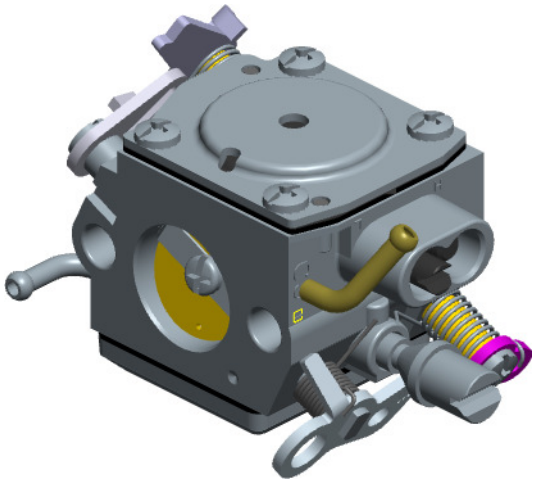

# Z026-120-0614-A

ITEM	ZAMA PART NR.	DESCRIPTION
	Z026-120-0614-A	CARBURETOR ASSEMBLY
	Z000 001 K047	REBUILD KIT (2.3.4.5.6.8.9.12.13.36.37)
	GND-96	GASKET & DIAPHRAGM KIT (8.9.12.13)
	KA11015	THROTTLE KIT (18.19.20.21.22.23.24)
	KA41015	CHOKE KIT (22.25.26.27.28.29.30.31.32.33)
1	A007709	NOZZLE ASS'Y, CHECK VALVE
2	Z000 004 Z000	Strainer
3	Z01800028	VALVE, INLET NEEDLE
4	Z000 021 Z006	Pin
5	Z000 019 Z000	Metering spring
6	0020033	LEVER, METERING
7	149030055	SCREW (METERING PIN)
8	0016042	GASKET,METERING CHAMBER
9	A015059	DIAPHRAGM ASS'Y,METERING
10	0028044	COVER,METERING
11	17203006	Binding screw vs serration
12	0015049	DIAPHRAGM,PUMP
13	0016032	GASKET,PUMP
14	0017705	COVER, PUMP
15	Z000 700 Z000	Truss head screw
16	0031710	SCREW, IDLE MIXTURE
17	Z000 030 Z032	High speed screw
18	A011714	SHAFT, ASS'Y THROTTLE
19	0013018	SPRING, THROTTLE RETURN
20	0052004	COLLAR
21	0012709	LEVER, THROTTLE
22	17103004	SCREW
23	0014106	VALVE, THROTTLE
24	156030055	Valve screw
25	A041706	SHAFT, ASS'Y CHOKE
26	0026037	WASHER
27	0042712	LEVER, CHOKE
28	0013713	SPRING, CHOKE RETURN
29	Z000 950 Z001	E-ring
30	0013043	SPRING, CHOKE RETURN
31	0042710	LEVER, CHOKE
32	0043058	Choke Valve
33	Z000 510 Z000	Valve screw
34	Z000 036 Z001	Friction piece
35	0035072	SCREW,THROTTLE ADJUST
36	0005004	PLUG, WELCH
37	0005006	PLUG, WELCH