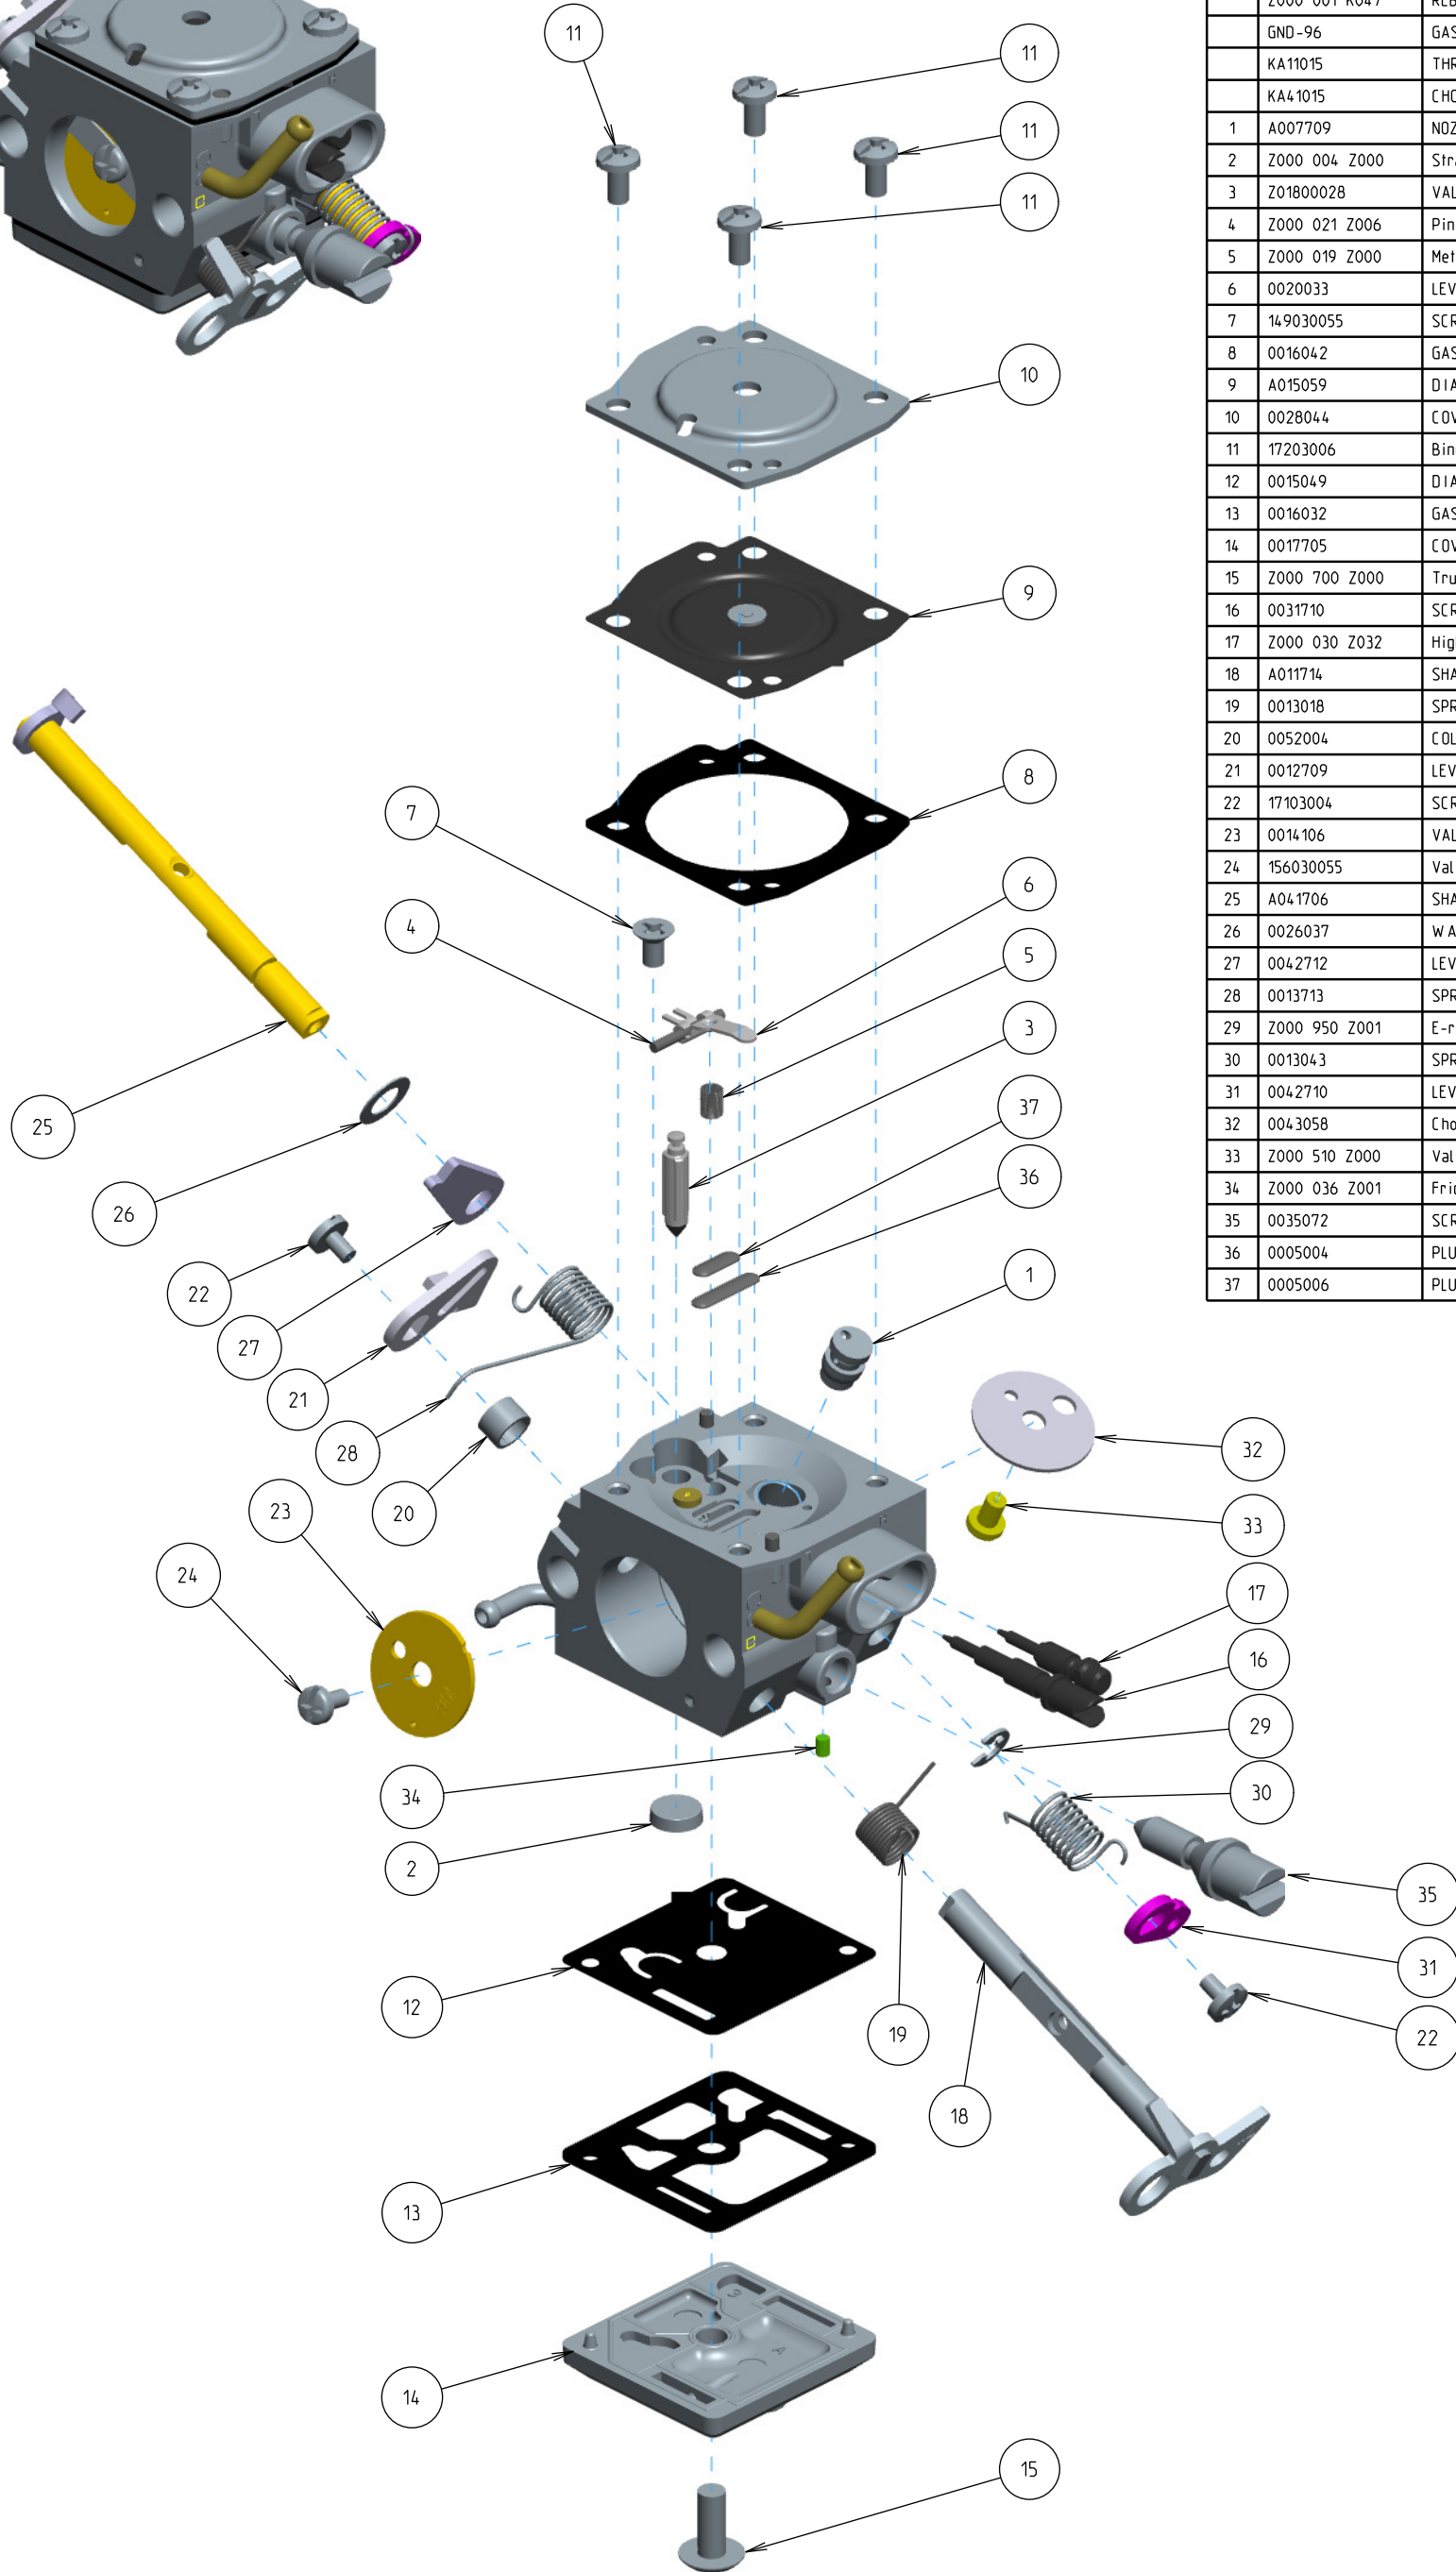

# Z026-120-0614-A

ITEM	ZAMA PART NR.	DESCRIPTION
	Z026-120-0614-A	CARBURETOR ASSEMBLY
	Z000 001 K047	REBUILD KIT (2.3.4.5.6.8.9.12.13.36.37)
	GND-96	GASKET & DIAPHRAGM KIT (8.9.12.13)
	KA11015	THROTTLE KIT (18.19.20.21.22.23.24)
	KA41015	CHOKE KIT (22.25.26.27.28.29.30.31.32.33)
1	A007709	NOZZLE ASS'Y, CHECK VALVE
2	Z000 004 Z000	Strainer
3	Z01800028	VALVE, INLET NEEDLE
4	Z000 021 Z006	Pin
5	Z000 019 Z000	Metering spring
6	0020033	LEVER, METERING
7	149030055	SCREW (METERING PIN)
8	0016042	GASKET,METERING CHAMBER
9	A015059	DIAPHRAGM ASS'Y,METERING
10	0028044	COVER,METERING
11	17203006	Binding screw vs serration
12	0015049	DIAPHRAGM,PUMP
13	0016032	GASKET,PUMP
14	0017705	COVER, PUMP
15	Z000 700 Z000	Truss head screw
16	0031710	SCREW, IDLE MIXTURE
17	Z000 030 Z032	High speed screw
18	A011714	SHAFT, ASS'Y THROTTLE
19	0013018	SPRING, THROTTLE RETURN
20	0052004	COLLAR
21	0012709	LEVER, THROTTLE
22	17103004	SCREW
23	0014106	VALVE, THROTTLE
24	156030055	Valve screw
25	A041706	SHAFT, ASS'Y CHOKE
26	0026037	WASHER
27	0042712	LEVER, CHOKE
28	0013713	SPRING, CHOKE RETURN
29	Z000 950 Z001	E-ring
30	0013043	SPRING, CHOKE RETURN
31	0042710	LEVER, CHOKE
32	0043058	Choke Valve
33	Z000 510 Z000	Valve screw
34	Z000 036 Z001	Friction piece
35	0035072	SCREW,THROTTLE ADJUST
36	0005004	PLUG, WELCH
37	0005006	PLUG, WELCH