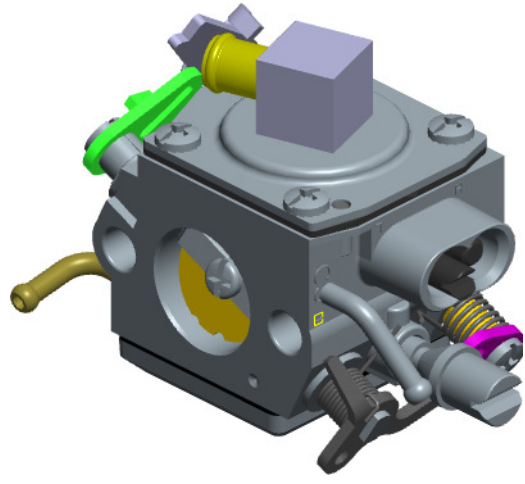

Z026-120-0613-A

ITEM	ZAMA PART NR.	DESCRIPTION
	Z026-120-0613-A	CARBURETOR ASSEMBLY
	Z000 001 K051	REBUILD KIT (2.3.4.5.6.8.9.12.13.38.39)
	GND-142	GASKET & DIAPHRAGM KIT (8.9.12.13)
	KA11014	THROTTLE KIT (18.19.20.21.22.23.24.25.26)
	KA41014	CHOKE KIT (23.27.28.29.30.31.32.33.34.35)
1	A007706	NOZZLE ASS'Y, CHECK VALVE
2	Z000 004 Z000	Strainer
3	Z01800028	VALVE, INLET NEEDLE
4	Z000 021 Z006	Pin
5	0020033	LEVER, METERING
6	0019036	Metering spring
7	149030055	SCREW (METERING PIN)
8	0016042	GASKET.METERING CHAMBER
9	A015063	DIAPHRAGM ASS'Y, METERING
10	A028701	COVER, ASS'Y METERING CHAMBER
11	17203006	Binding screw vs serration
12	0015049	DIAPHRAGM,PUMP
13	0016032	GASKET,PUMP
14	0017705	COVER, PUMP
15	Z000 700 Z000	Truss head screw
16	0031710	SCREW, IDLE MIXTURE
17	Z000 030 Z032	High speed screw
18	A011708	SHAFT, ASS'Y THROTTLE
19	0093002	FELT
20	0026701	WASHER
21	0013018	SPRING, THROTTLE RETURN
22	0012709	LEVER, THROTTLE
23	17103004	SCREW
24	0052004	COLLAR
25	0014113	VALVE, THROTTLE
26	156030055	Valve screw
27	A041703	SHAFT, ASS'Y CHOKE
28	0026037	WASHER
29	0042712	LEVER, CHOKE
30	0013713	SPRING, CHOKE RETURN
31	Z000 950 Z001	E-ring
32	0042710	LEVER, CHOKE
33	0013027	SPRING, THROTTLE RETURN
34	0043702	VALVE, CHOKE
35	Z000 510 Z000	Valve screw
36	Z000 036 Z001	Friction piece
37	0035072	SCREW.THROTTLE ADJUST
38	0005004	PLUG, WELCH
39	0005006	PLUG, WELCH