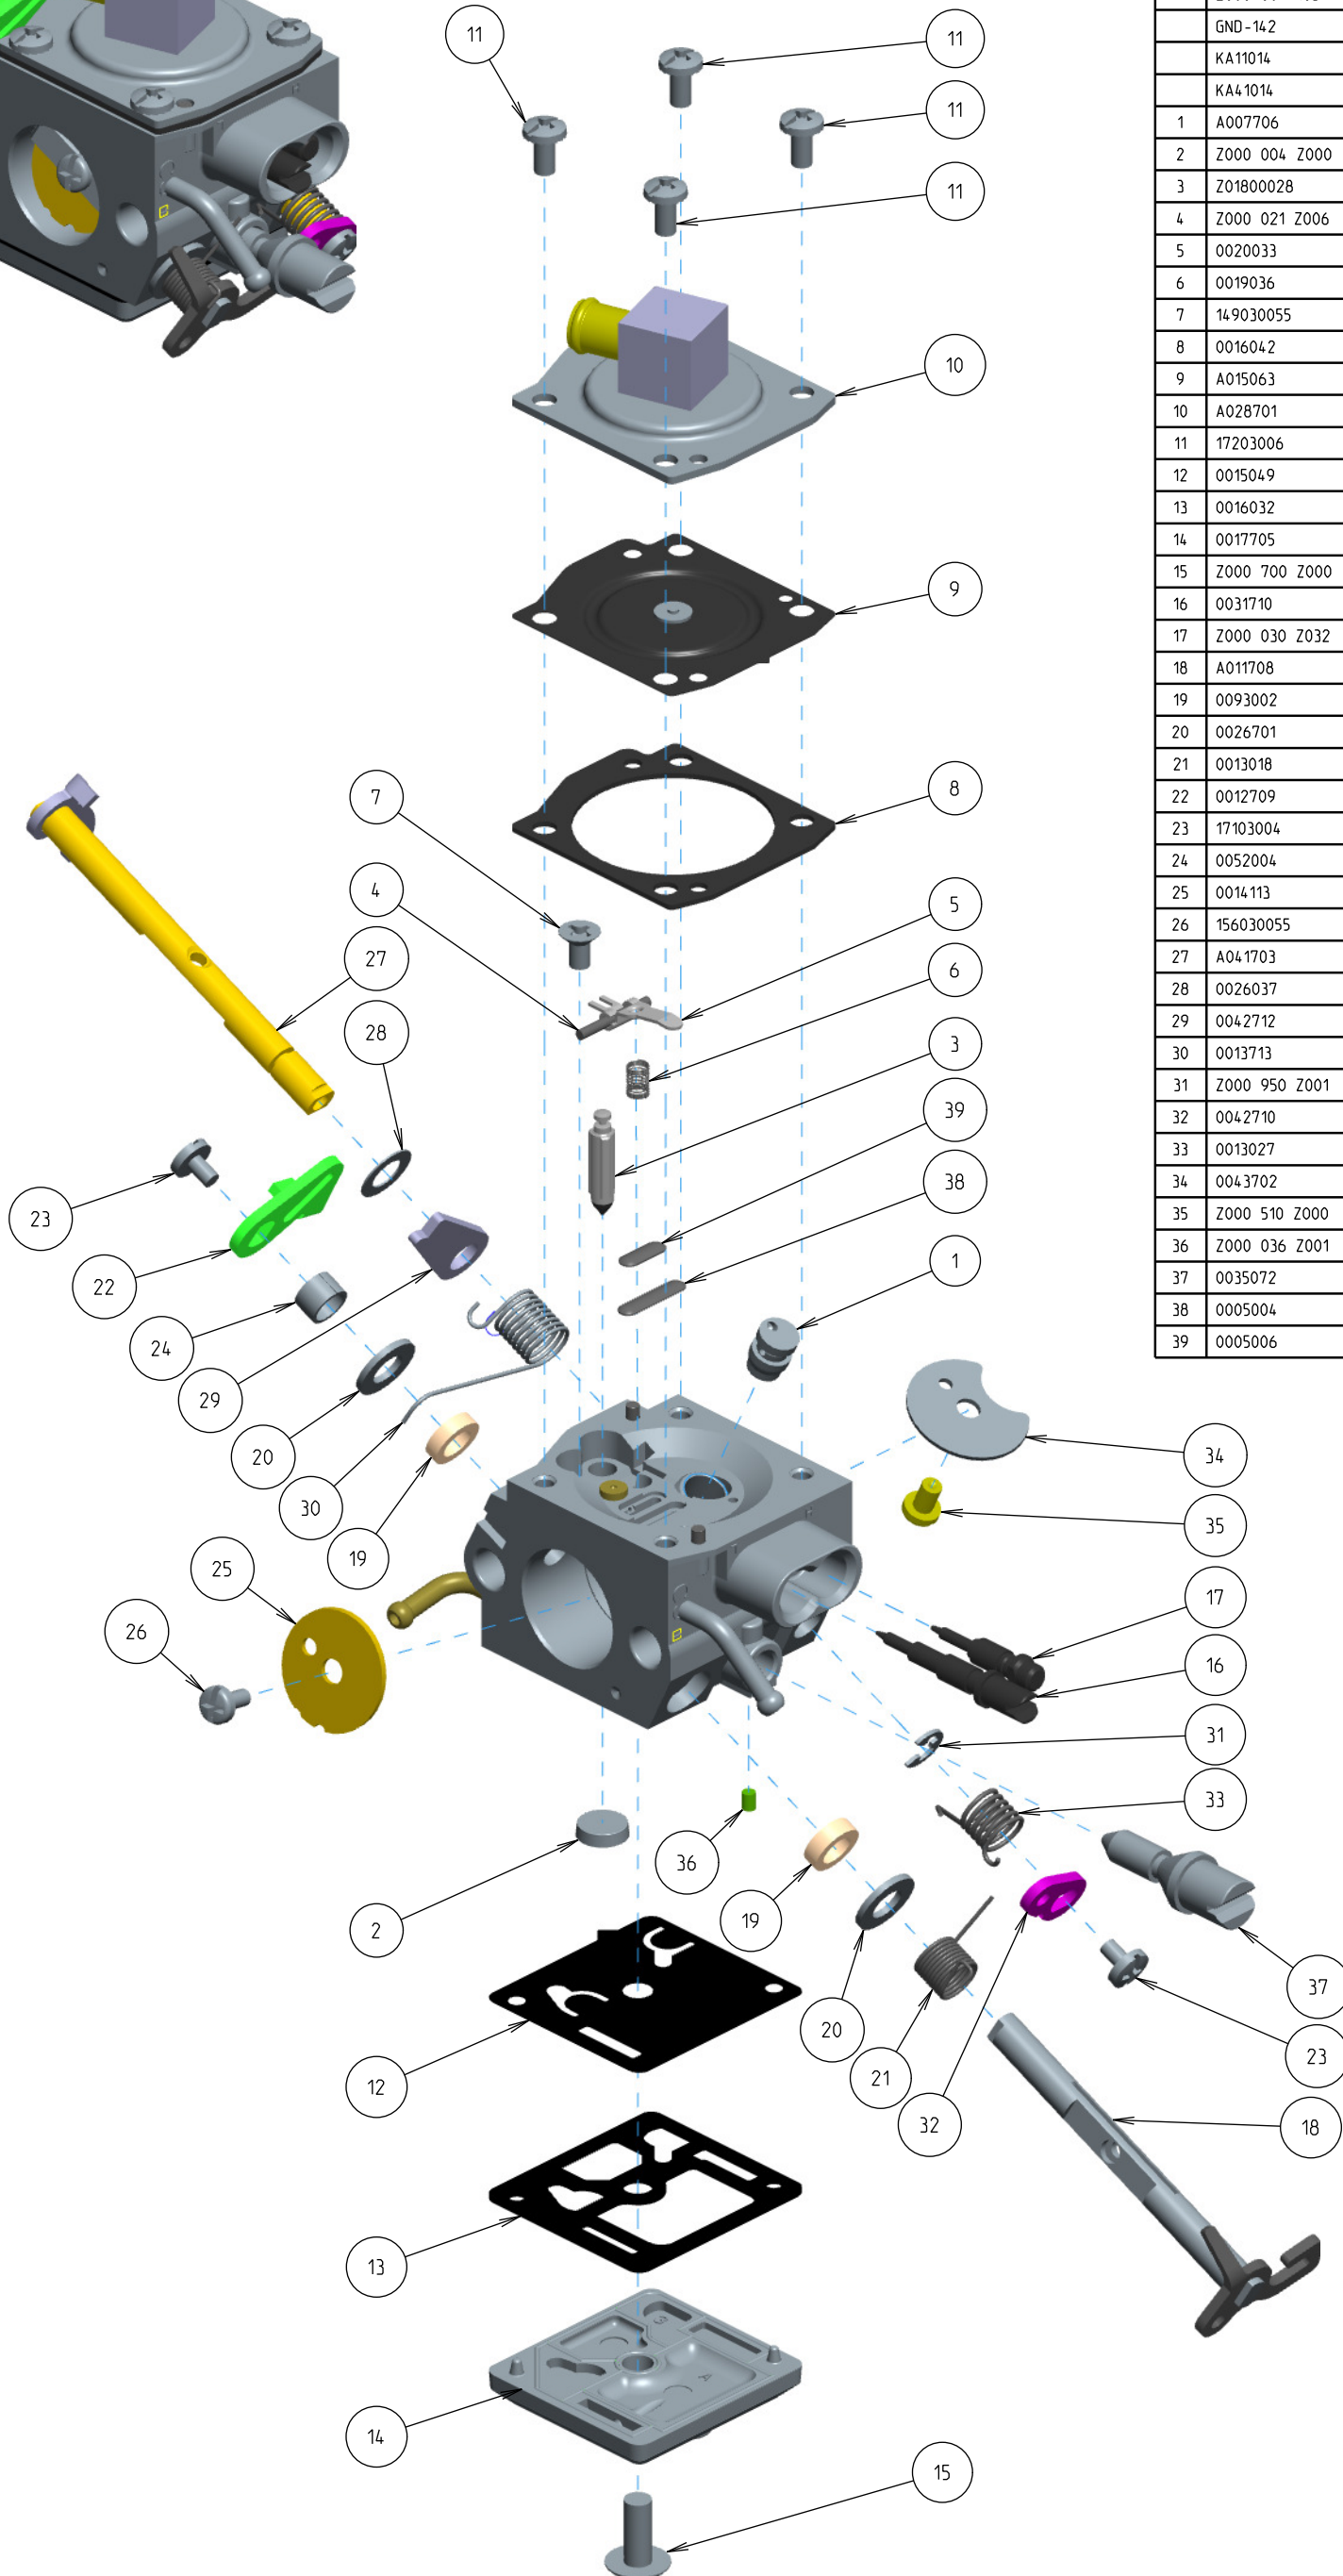

Z026-120-0613-A

ITEM	ZAMA PART NR.	DESCRIPTION
	Z026-120-0613-A	CARBURETOR ASSEMBLY
	Z000 001 K051	REBUILD KIT (2.3.4.5.6.8.9.12.13.38.39)
	GND-142	GASKET & DIAPHRAGM KIT (8.9.12.13)
	KA11014	THROTTLE KIT (18.19.20.21.22.23.24.25.26)
	KA41014	CHOKE KIT (23.27.28.29.30.31.32.33.34.35)
1	A007706	NOZZLE ASS'Y, CHECK VALVE
2	Z000 004 Z000	Strainer
3	Z01800028	VALVE, INLET NEEDLE
4	Z000 021 Z006	Pin
5	0020033	LEVER, METERING
6	0019036	Metering spring
7	149030055	SCREW (METERING PIN)
8	0016042	GASKET.METERING CHAMBER
9	A015063	DIAPHRAGM ASS'Y, METERING
10	A028701	COVER, ASS'Y METERING CHAMBER
11	17203006	Binding screw vs serration
12	0015049	DIAPHRAGM,PUMP
13	0016032	GASKET,PUMP
14	0017705	COVER, PUMP
15	Z000 700 Z000	Truss head screw
16	0031710	SCREW, IDLE MIXTURE
17	Z000 030 Z032	High speed screw
18	A011708	SHAFT, ASS'Y THROTTLE
19	0093002	FELT
20	0026701	WASHER
21	0013018	SPRING, THROTTLE RETURN
22	0012709	LEVER, THROTTLE
23	17103004	SCREW
24	0052004	COLLAR
25	0014113	VALVE, THROTTLE
26	156030055	Valve screw
27	A041703	SHAFT, ASS'Y CHOKE
28	0026037	WASHER
29	0042712	LEVER, CHOKE
30	0013713	SPRING, CHOKE RETURN
31	Z000 950 Z001	E-ring
32	0042710	LEVER, CHOKE
33	0013027	SPRING, THROTTLE RETURN
34	0043702	VALVE, CHOKE
35	Z000 510 Z000	Valve screw
36	Z000 036 Z001	Friction piece
37	0035072	SCREW.THROTTLE ADJUST
38	0005004	PLUG, WELCH
39	0005006	PLUG, WELCH