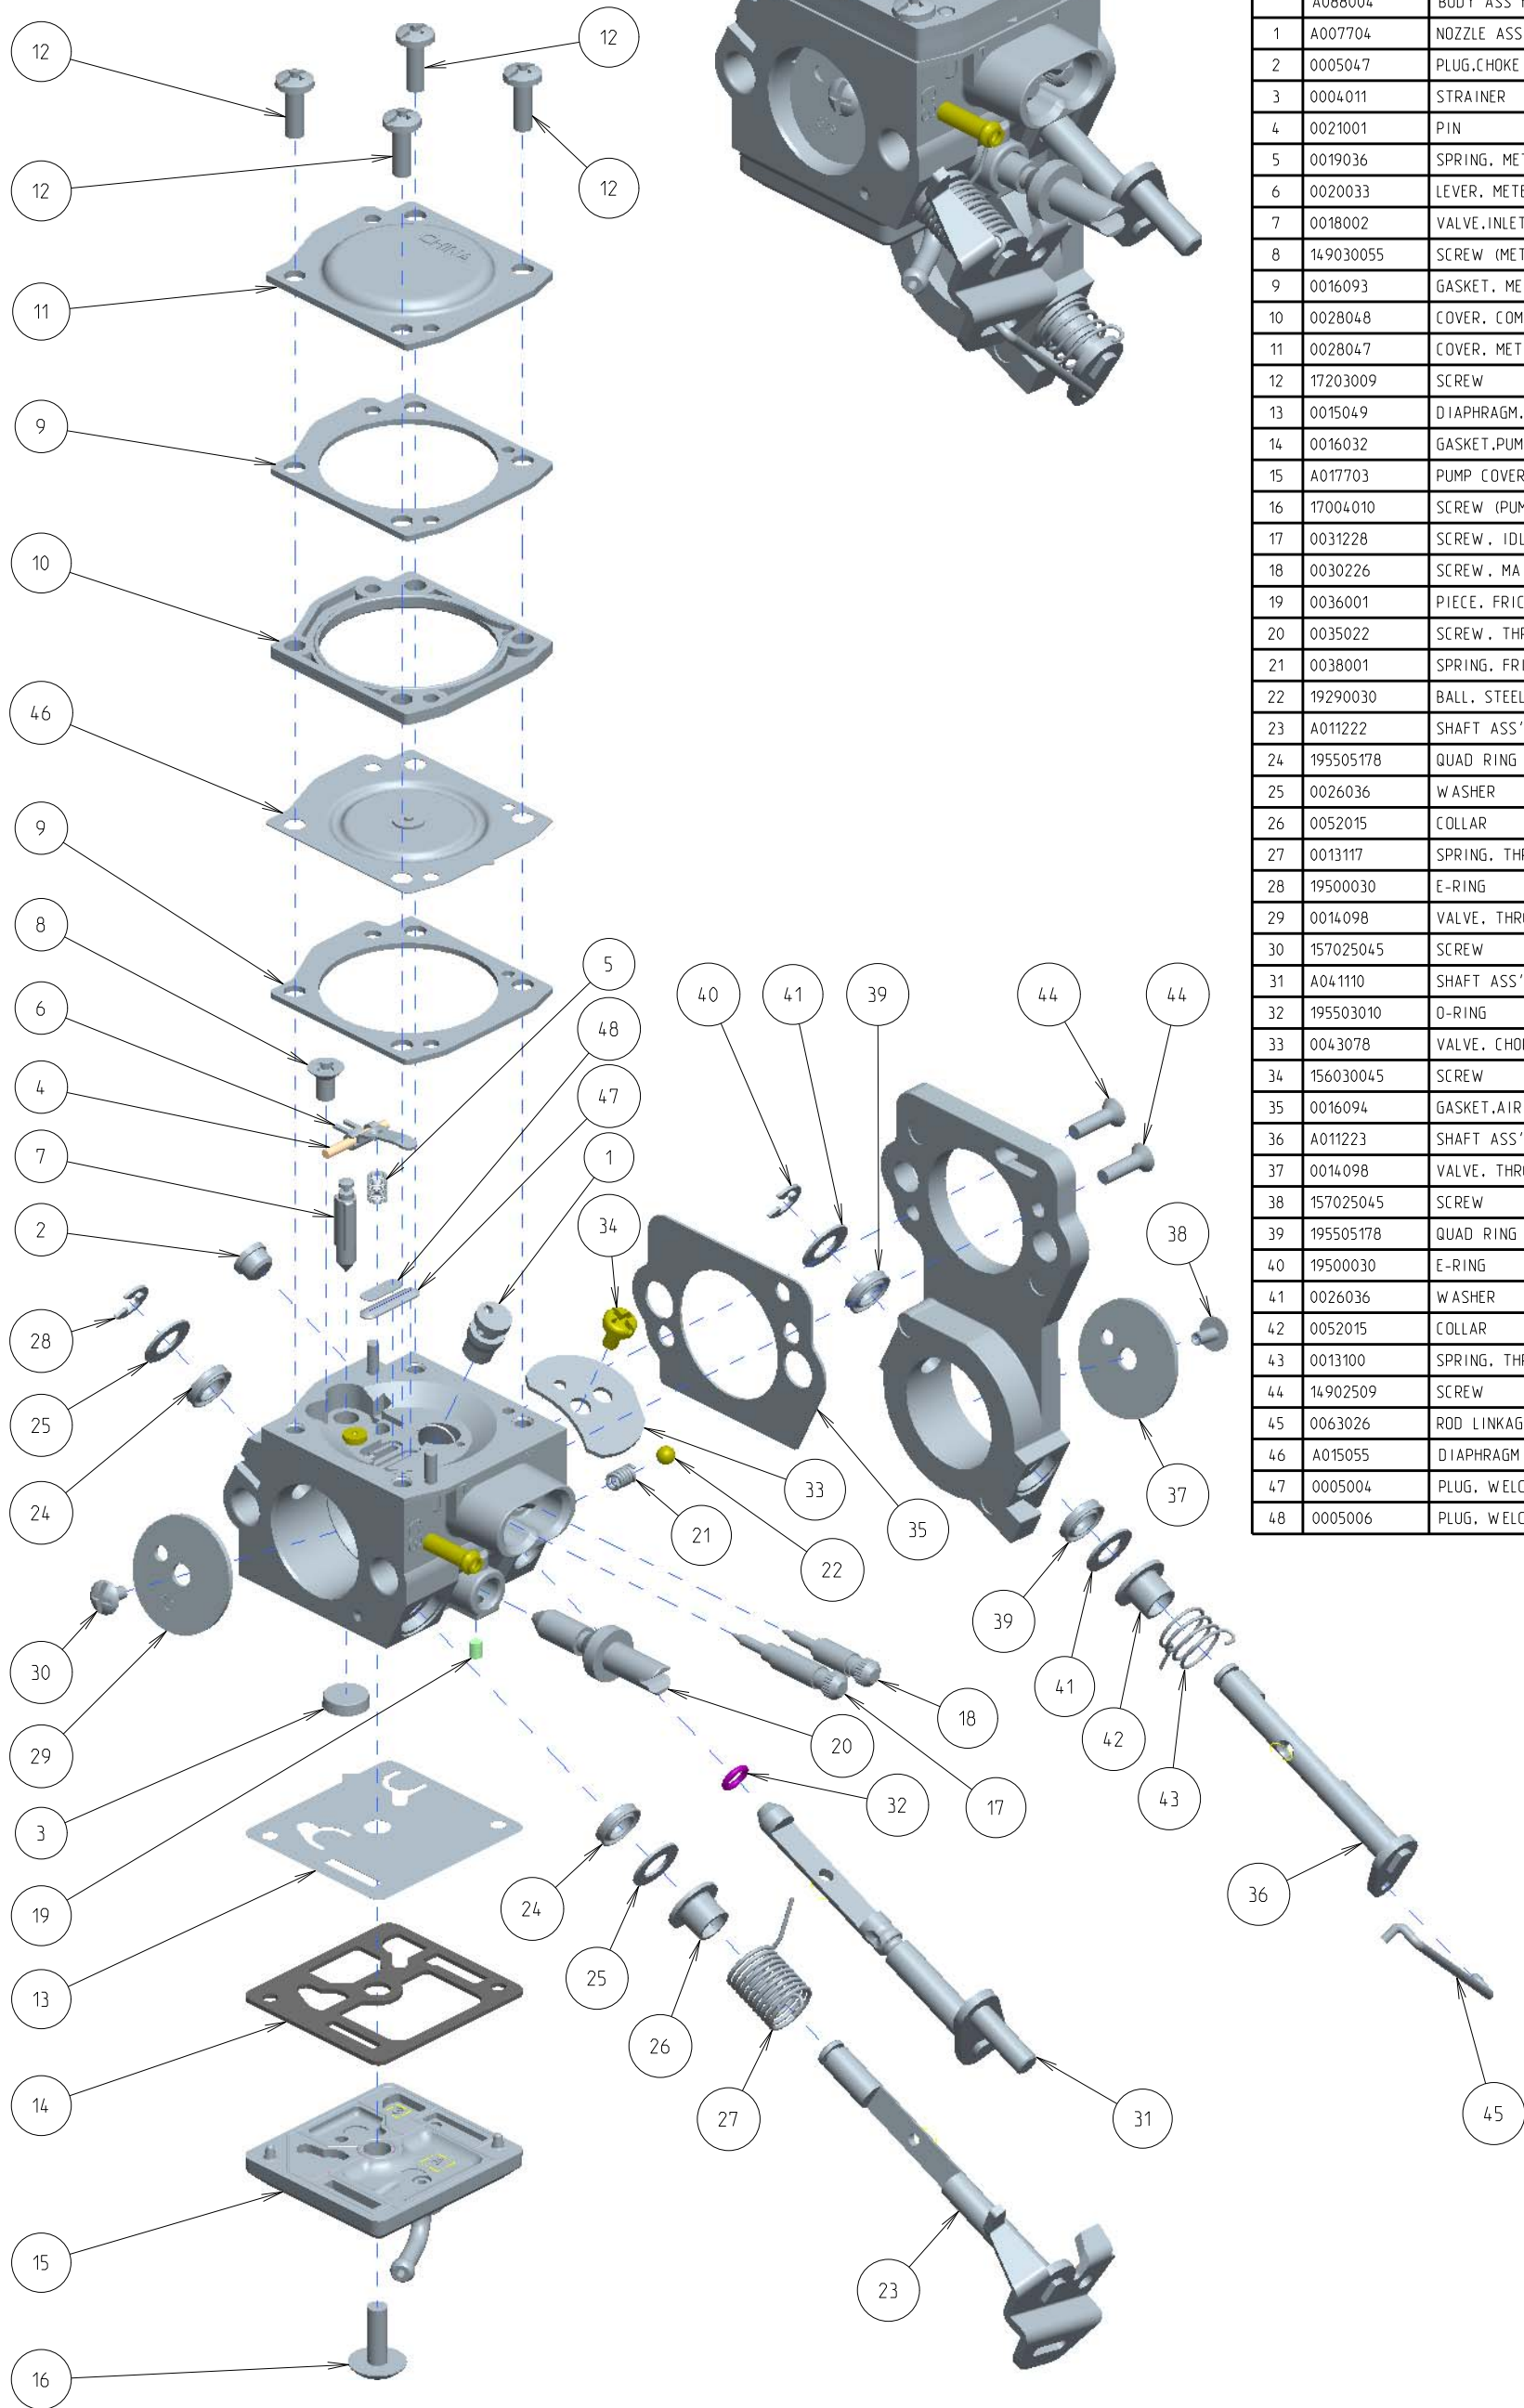

C3-EL43C

ITEM	ZAMA PART NR.	DESCRIPTION
	C3-EL43C	CARBURETOR ASSEMBLY
	RB-189	REBUILD KIT (2,3,4,5,6,7,9,13,14,24,32,35,46,47,48)
	GND-110	GASKET & DIAPHRAGM KIT (9,13,14,35,46)
	A088004	BODY ASS'Y. AIRHEAD (36,37,38,39,40,41,42,43)
1	A007704	NOZZLE ASS'Y. CHECK VALVE
2	0005047	PLUG,CHOKE SHAFT
3	0004011	STRAINER
4	0021001	PIN
5	0019036	SPRING, METERING LEVER
6	0020033	LEVER, METERING
7	0018002	VALVE,INLET NEEDLE
8	149030055	SCREW (METERING PIN)
9	0016093	GASKET, METERING CHAMBER
10	0028048	COVER, COMPENSATOR
11	0028047	COVER, METERING
12	17203009	SCREW
13	0015049	DIAPHRAGM,PUMP
14	0016032	GASKET,PUMP
15	A017703	PUMP COVER ASS'Y
16	17004010	SCREW (PUMP COVER)
17	0031228	SCREW, IDLE MIXTURE
18	0030226	SCREW, MAIN MIXTURE
19	0036001	PIECE, FRICTION
20	0035022	SCREW, THROTTLE ADJUST
21	0038001	SPRING, FRICTION
22	19290030	BALL, STEEL
23	A011222	SHAFT ASS'Y, THROTTLE
24	195505178	QUAD RING
25	0026036	WASHER
26	0052015	COLLAR
27	0013117	SPRING, THROTTLE RETURN
28	19500030	E-RING
29	0014098	VALVE, THROTTLE
30	157025045	SCREW
31	A041110	SHAFT ASS'Y, CHOKE
32	195503010	O-RING
33	0043078	VALVE, CHOKE
34	156030045	SCREW
35	0016094	GASKET,AIR HEAD
36	A011223	SHAFT ASS'Y, AIR HEAD
37	0014098	VALVE, THROTTLE
38	157025045	SCREW
39	195505178	QUAD RING
40	19500030	E-RING
41	0026036	WASHER
42	0052015	COLLAR
43	0013100	SPRING, THROTTLE RETURN
44	14902509	SCREW
45	0063026	ROD LINKAGE,AIR HEAD
46	A015055	DIAPHRAGM ASS'Y, METERING
47	0005004	PLUG, WELCH
48	0005006	PLUG, WELCH