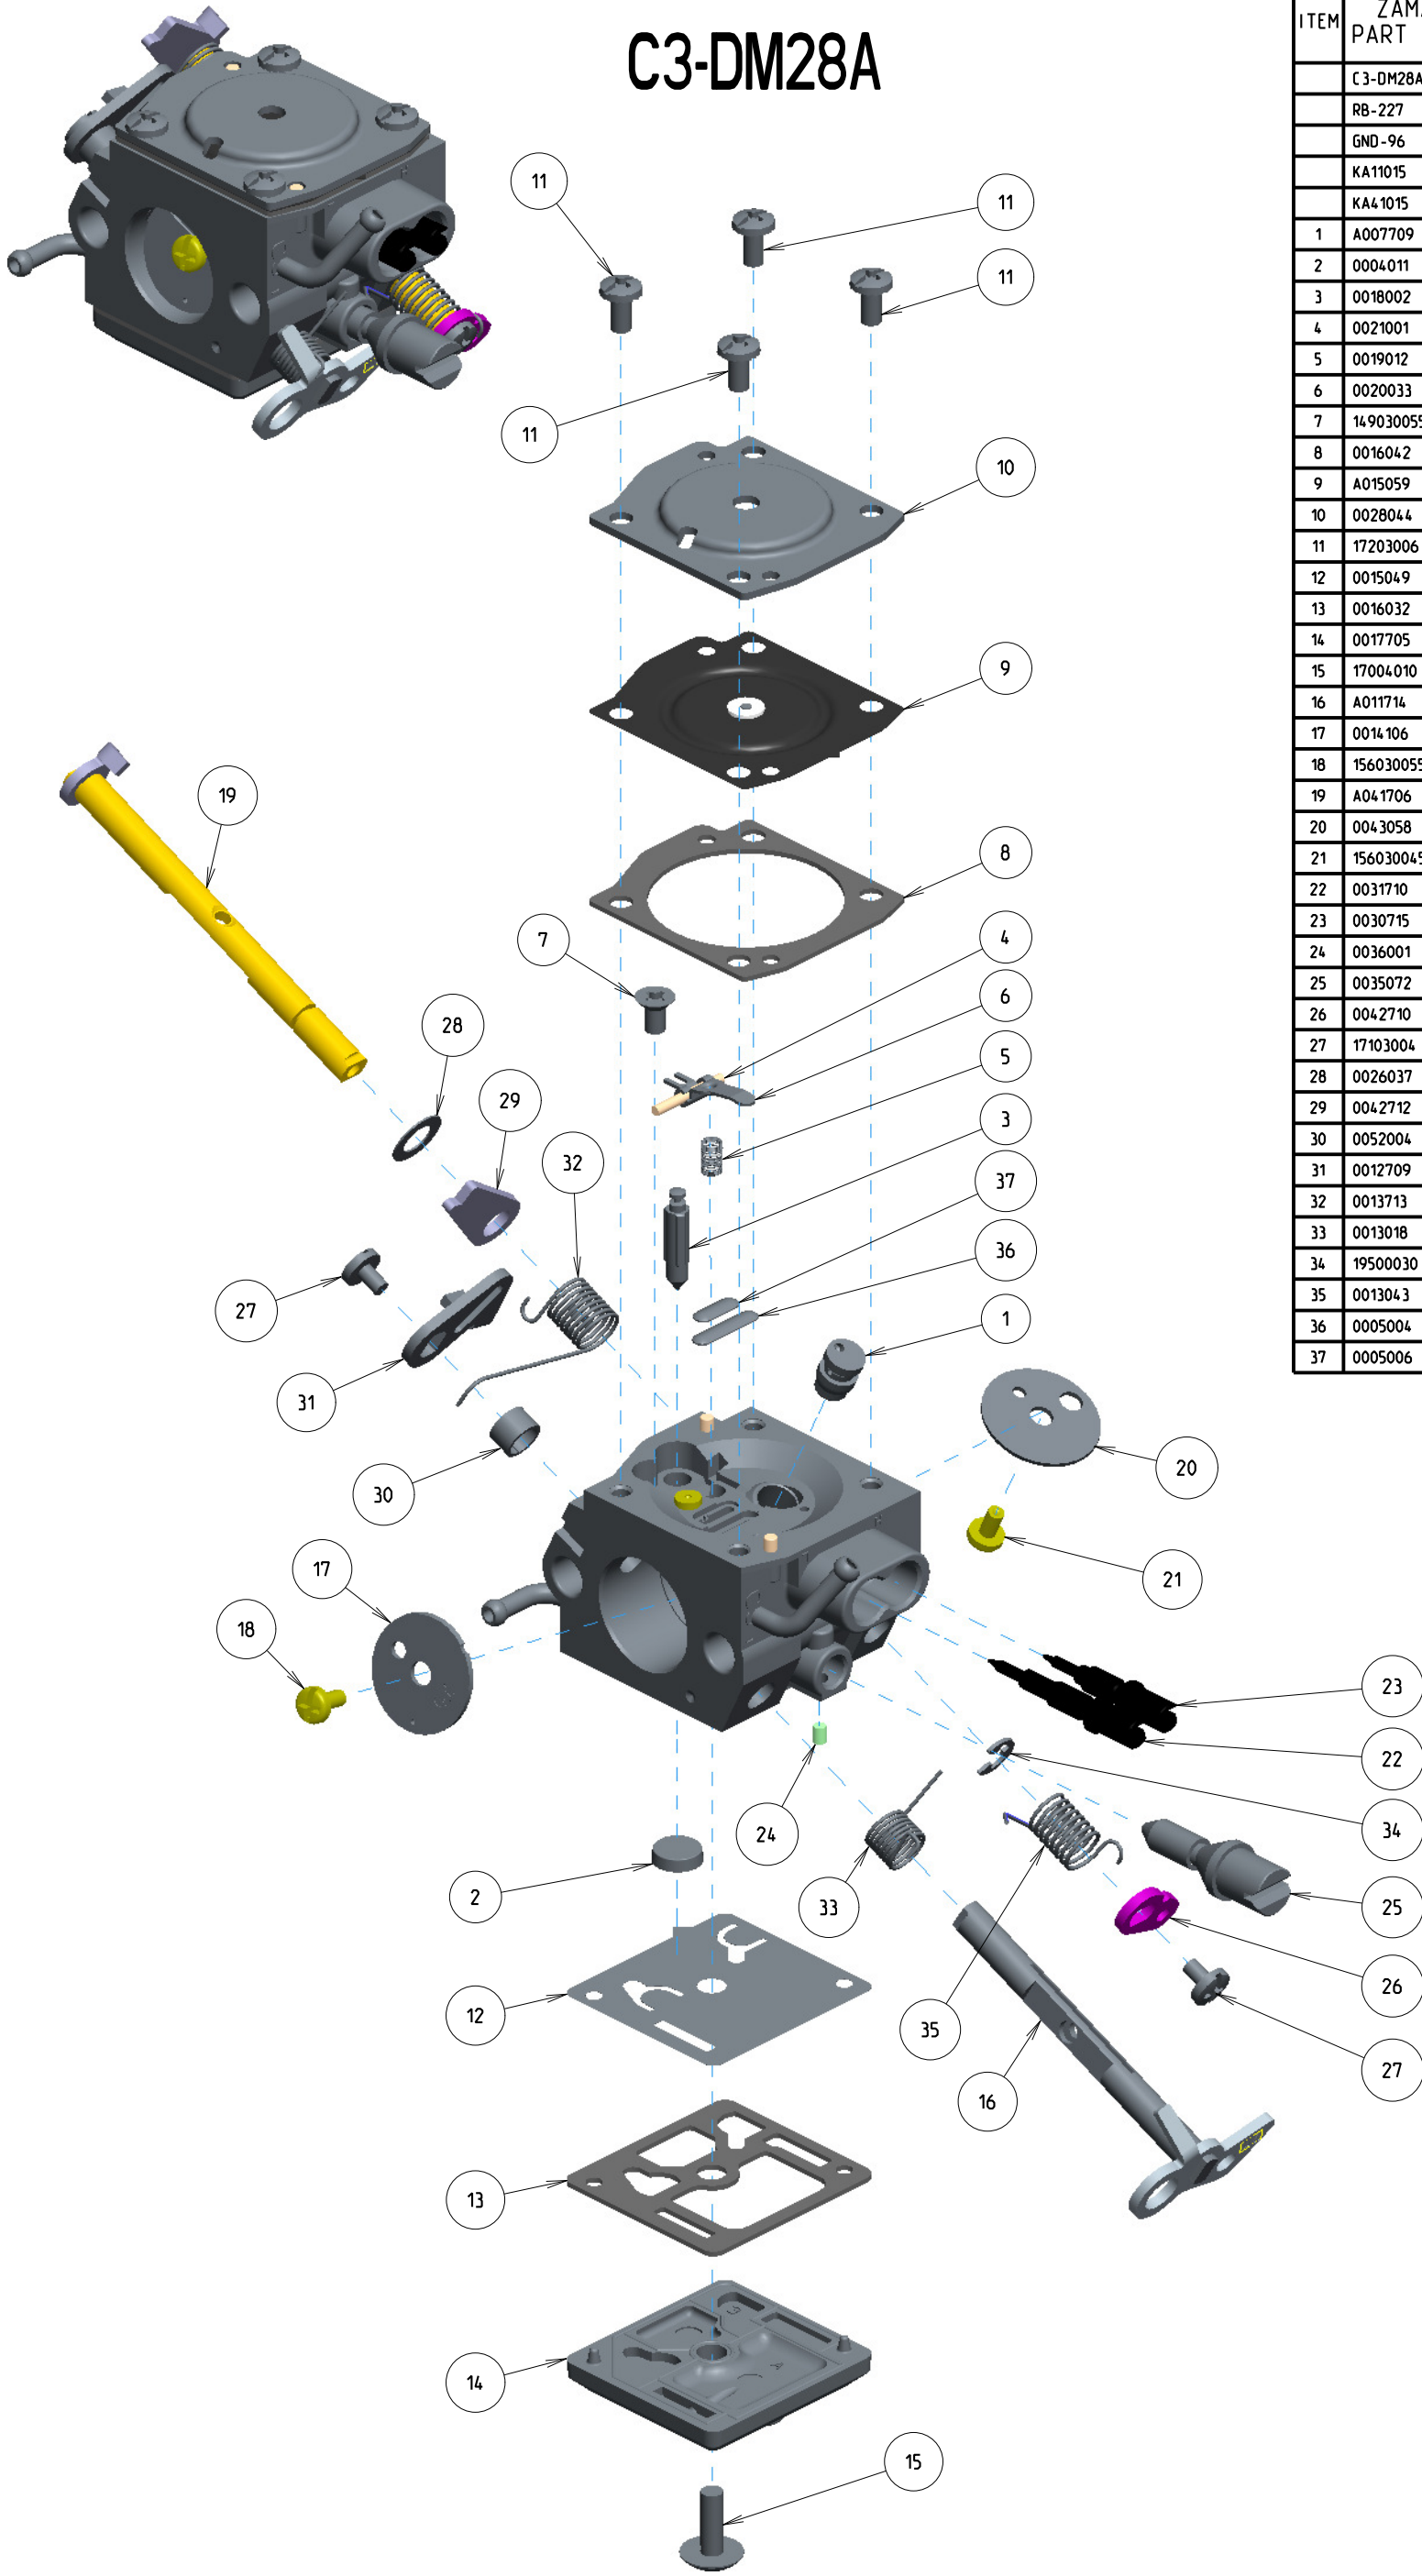

# C3-DM28A

ITEM	ZAMA PART NR.	DESCRIPTION
	C3-DM28A	CARBURETOR ASSEMBLY
	RB-227	REBUILD KIT (2,3,4,5,6,8,9,12,13,36,37)
	GND-96	GASKET & DIAPHRAGM KIT (8,9,12,13)
	KA11015	THROTTLE KIT (16,17,18,27,30,31,33)
	KA41015	CHOKE KIT (19,20,21,26,27,28,29,32,34,35)
1	A007709	NOZZLE ASS'Y, CHECK VALVE
2	0004011	STRAINER
3	0018002	VALVE, INLET NEEDLE
4	0021001	PIN
5	0019012	SPRING, METERING LEVER
6	0020033	LEVER, METERING
7	149030055	SCREW (METERING PIN)
8	0016042	GASKET, METERING CHAMBER
9	A015059	DIAPHRAGM ASS'Y, METERING
10	0028044	COVER, METERING
11	17203006	SCREW (WITH SERRATION)
12	0015049	DIAPHRAGM, PUMP
13	0016032	GASKET, PUMP
14	0017705	COVER, PUMP
15	17004010	SCREW (PUMP COVER)
16	A011714	SHAFT, ASS'Y THROTTLE
17	0014106	VALVE, THROTTLE
18	156030055	SCREW
19	A041706	SHAFT, ASS'Y CHOKE
20	0043058	VALVE, CHOKE
21	156030045	SCREW
22	0031710	SCREW, IDLE MIXTURE
23	0030715	SCREW, MAIN MIXTURE
24	0036001	PIECE, FRICTION
25	0035072	SCREW, THROTTLE ADJUST
26	0042710	LEVER, CHOKE
27	17103004	SCREW
28	0026037	WASHER
29	0042712	LEVER, CHOKE
30	0052004	COLLAR
31	0012709	LEVER, THROTTLE
32	0013713	SPRING, CHOKE RETURN
33	0013018	SPRING, THROTTLE RETURN
34	19500030	E-RING
35	0013043	SPRING, CHOKE RETURN
36	0005004	PLUG, WELCH
37	0005006	PLUG, WELCH