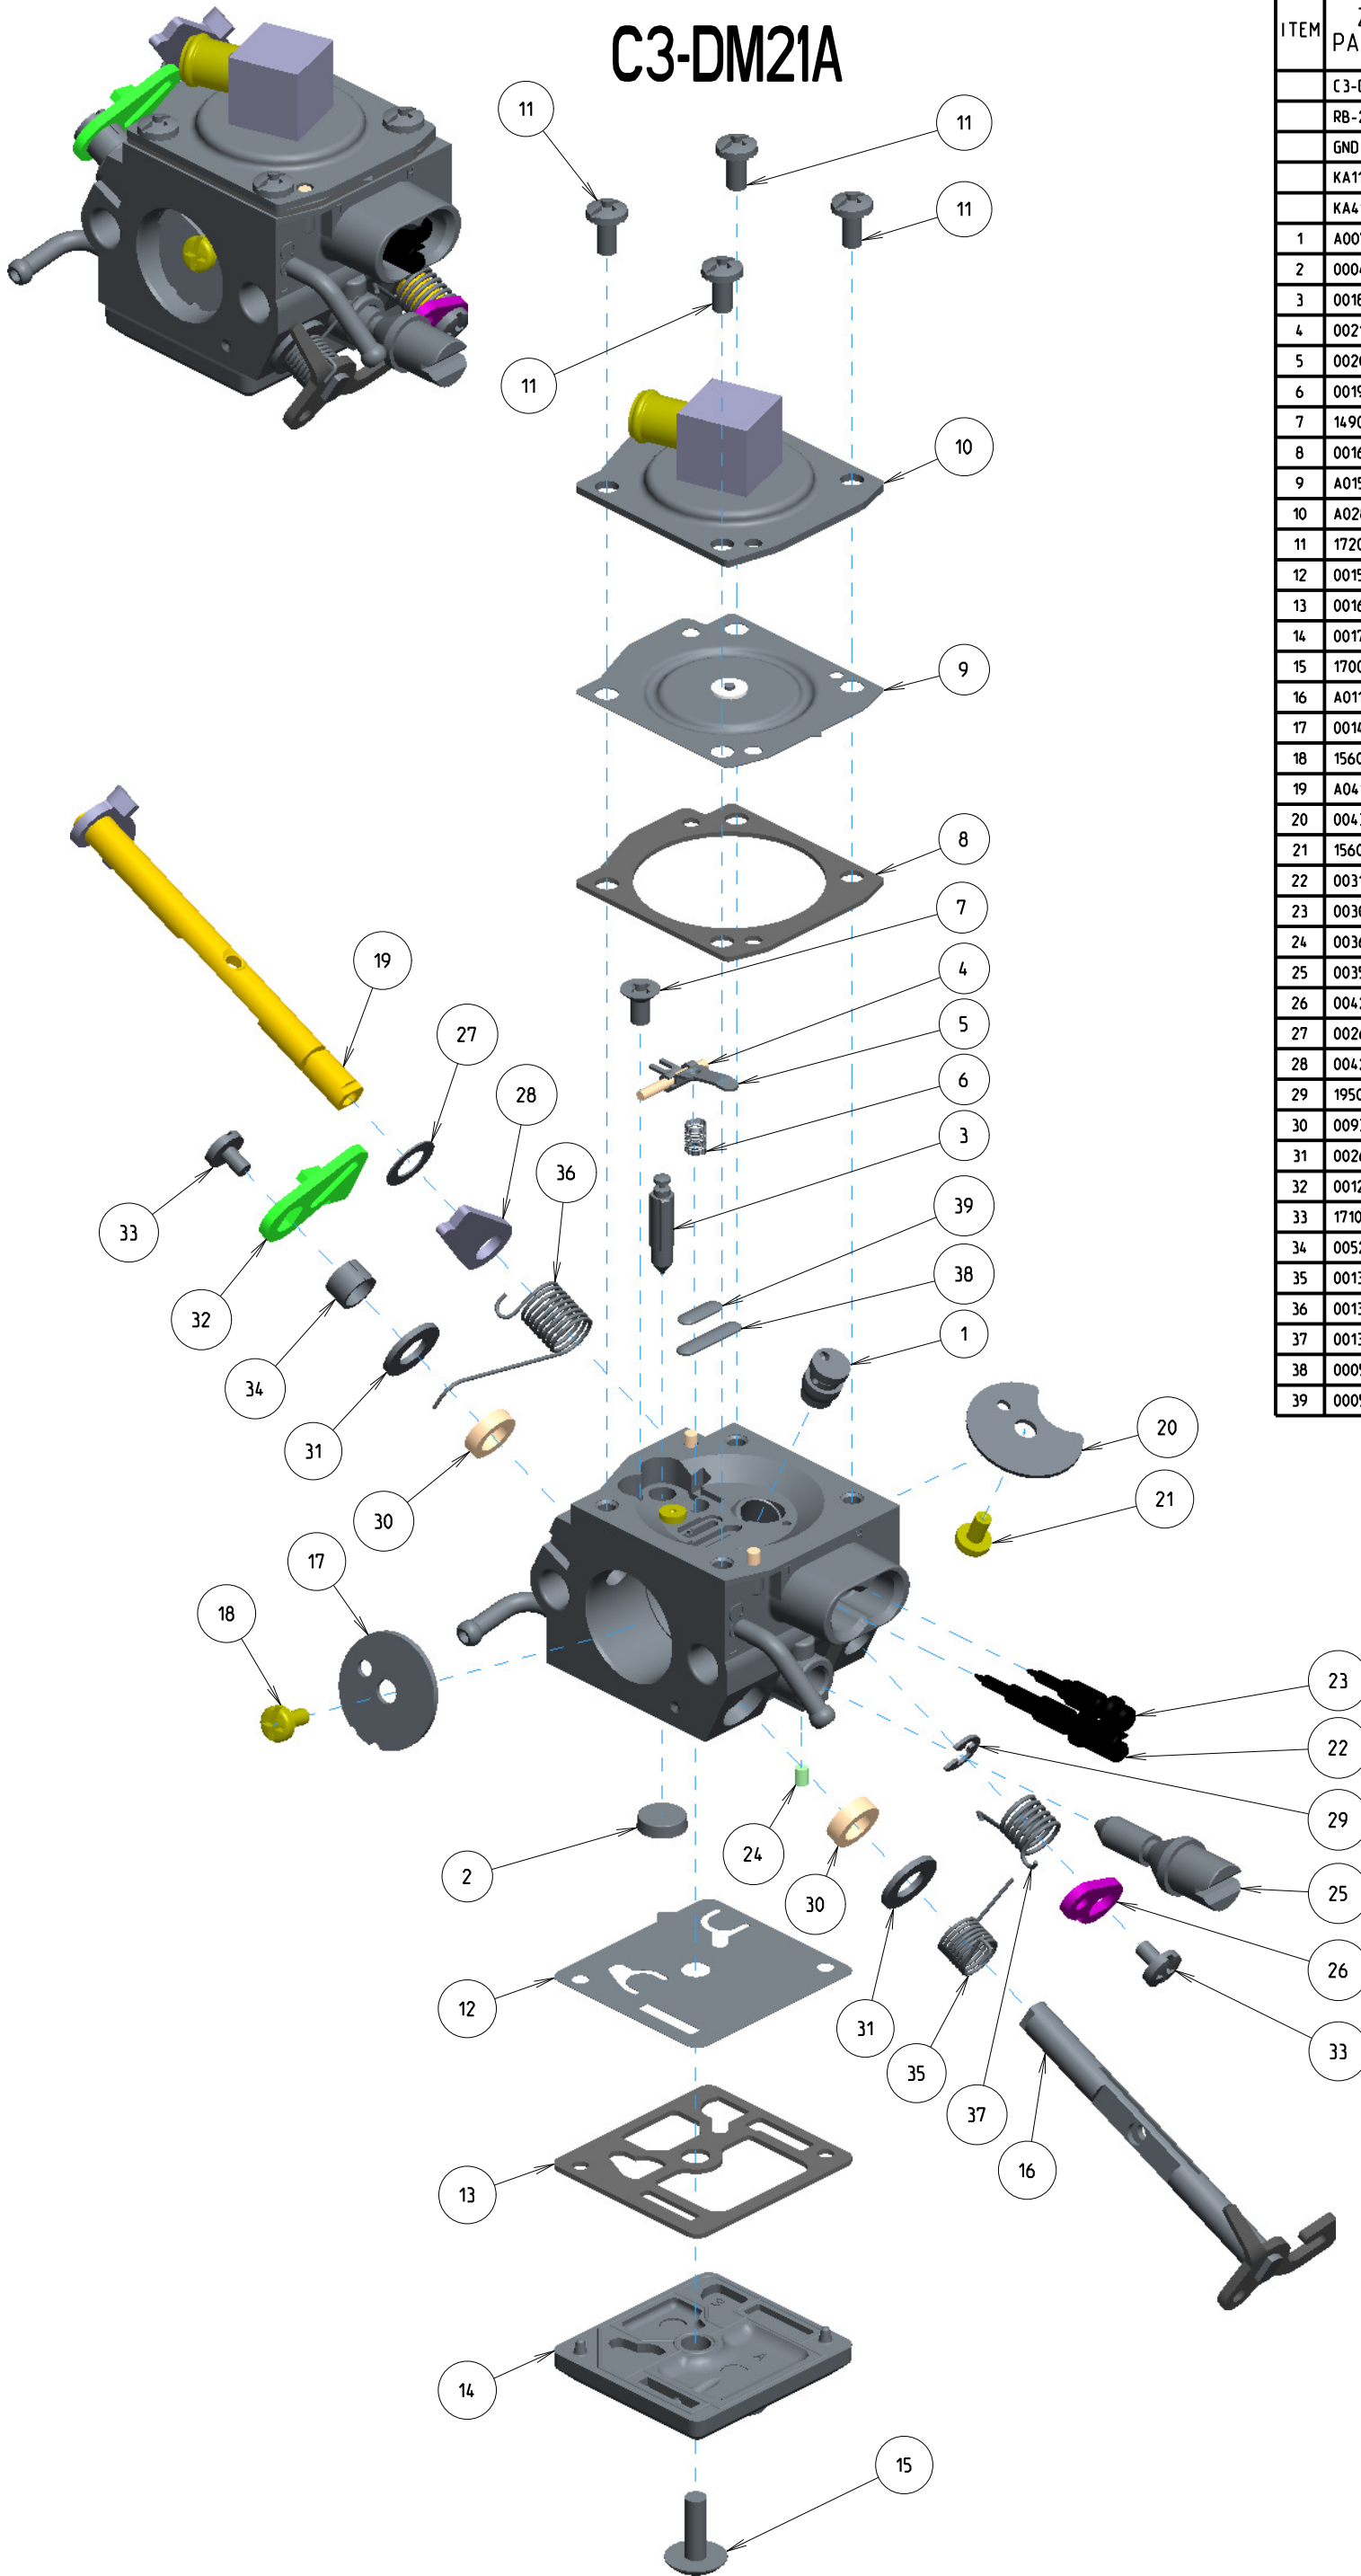

C3-DM21A

ITEM	ZAMA PART NR.	DESCRIPTION
	C3-DM21A	CARBURETOR ASSEMBLY
	RB-235	REBUILD KIT (2,3,4,5,6,8,9,12,13,38,39)
	GND-142	GASKET & DIAPHRAGM KIT (8,9,12,13)
	KA11014	THROTTLE KIT (16,17,18,30,31,32,33,34,35)
	KA41014	CHOKE KIT (19,20,21,26,27,28,29,33,36,37)
1	A007706	NOZZLE ASS'Y, CHECK VALVE
2	0004011	STRAINER
3	0018002	VALVE, INLET NEEDLE
4	0021001	PIN
5	0020033	LEVER, METERING
6	0019036	SPRING, METERING LEVER
7	149030055	SCREW (METERING PIN)
8	0016042	GASKET, METERING CHAMBER
9	A015063	DIAPHRAGM ASS'Y, METERING
10	A028701	COVER, ASS'Y METERING CHAMBER
11	17203006	SCREW (WITH SERRATION)
12	0015049	DIAPHRAGM, PUMP
13	0016032	GASKET, PUMP
14	0017705	COVER, PUMP
15	17004010	SCREW (PUMP COVER)
16	A011708	SHAFT, ASS'Y THROTTLE
17	0014113	VALVE, THROTTLE
18	156030055	SCREW
19	A041703	SHAFT, ASS'Y CHOKE
20	0043702	VALVE, CHOKE
21	156030045	SCREW
22	0031710	SCREW, IDLE MIXTURE
23	0030714	SCREW, MAIN MIXTURE
24	0036001	PIECE, FRICTION
25	0035072	SCREW, THROTTLE ADJUST
26	0042710	LEVER, CHOKE
27	0026037	WASHER
28	0042712	LEVER, CHOKE
29	19500030	E-RING
30	0093002	FELT
31	0026701	WASHER
32	0012709	LEVER, THROTTLE
33	17103004	SCREW
34	0052004	COLLAR
35	0013018	SPRING, THROTTLE RETURN
36	0013713	SPRING, CHOKE RETURN
37	0013027	SPRING, RETURN
38	0005004	PLUG, WELCH
39	0005006	PLUG, WELCH