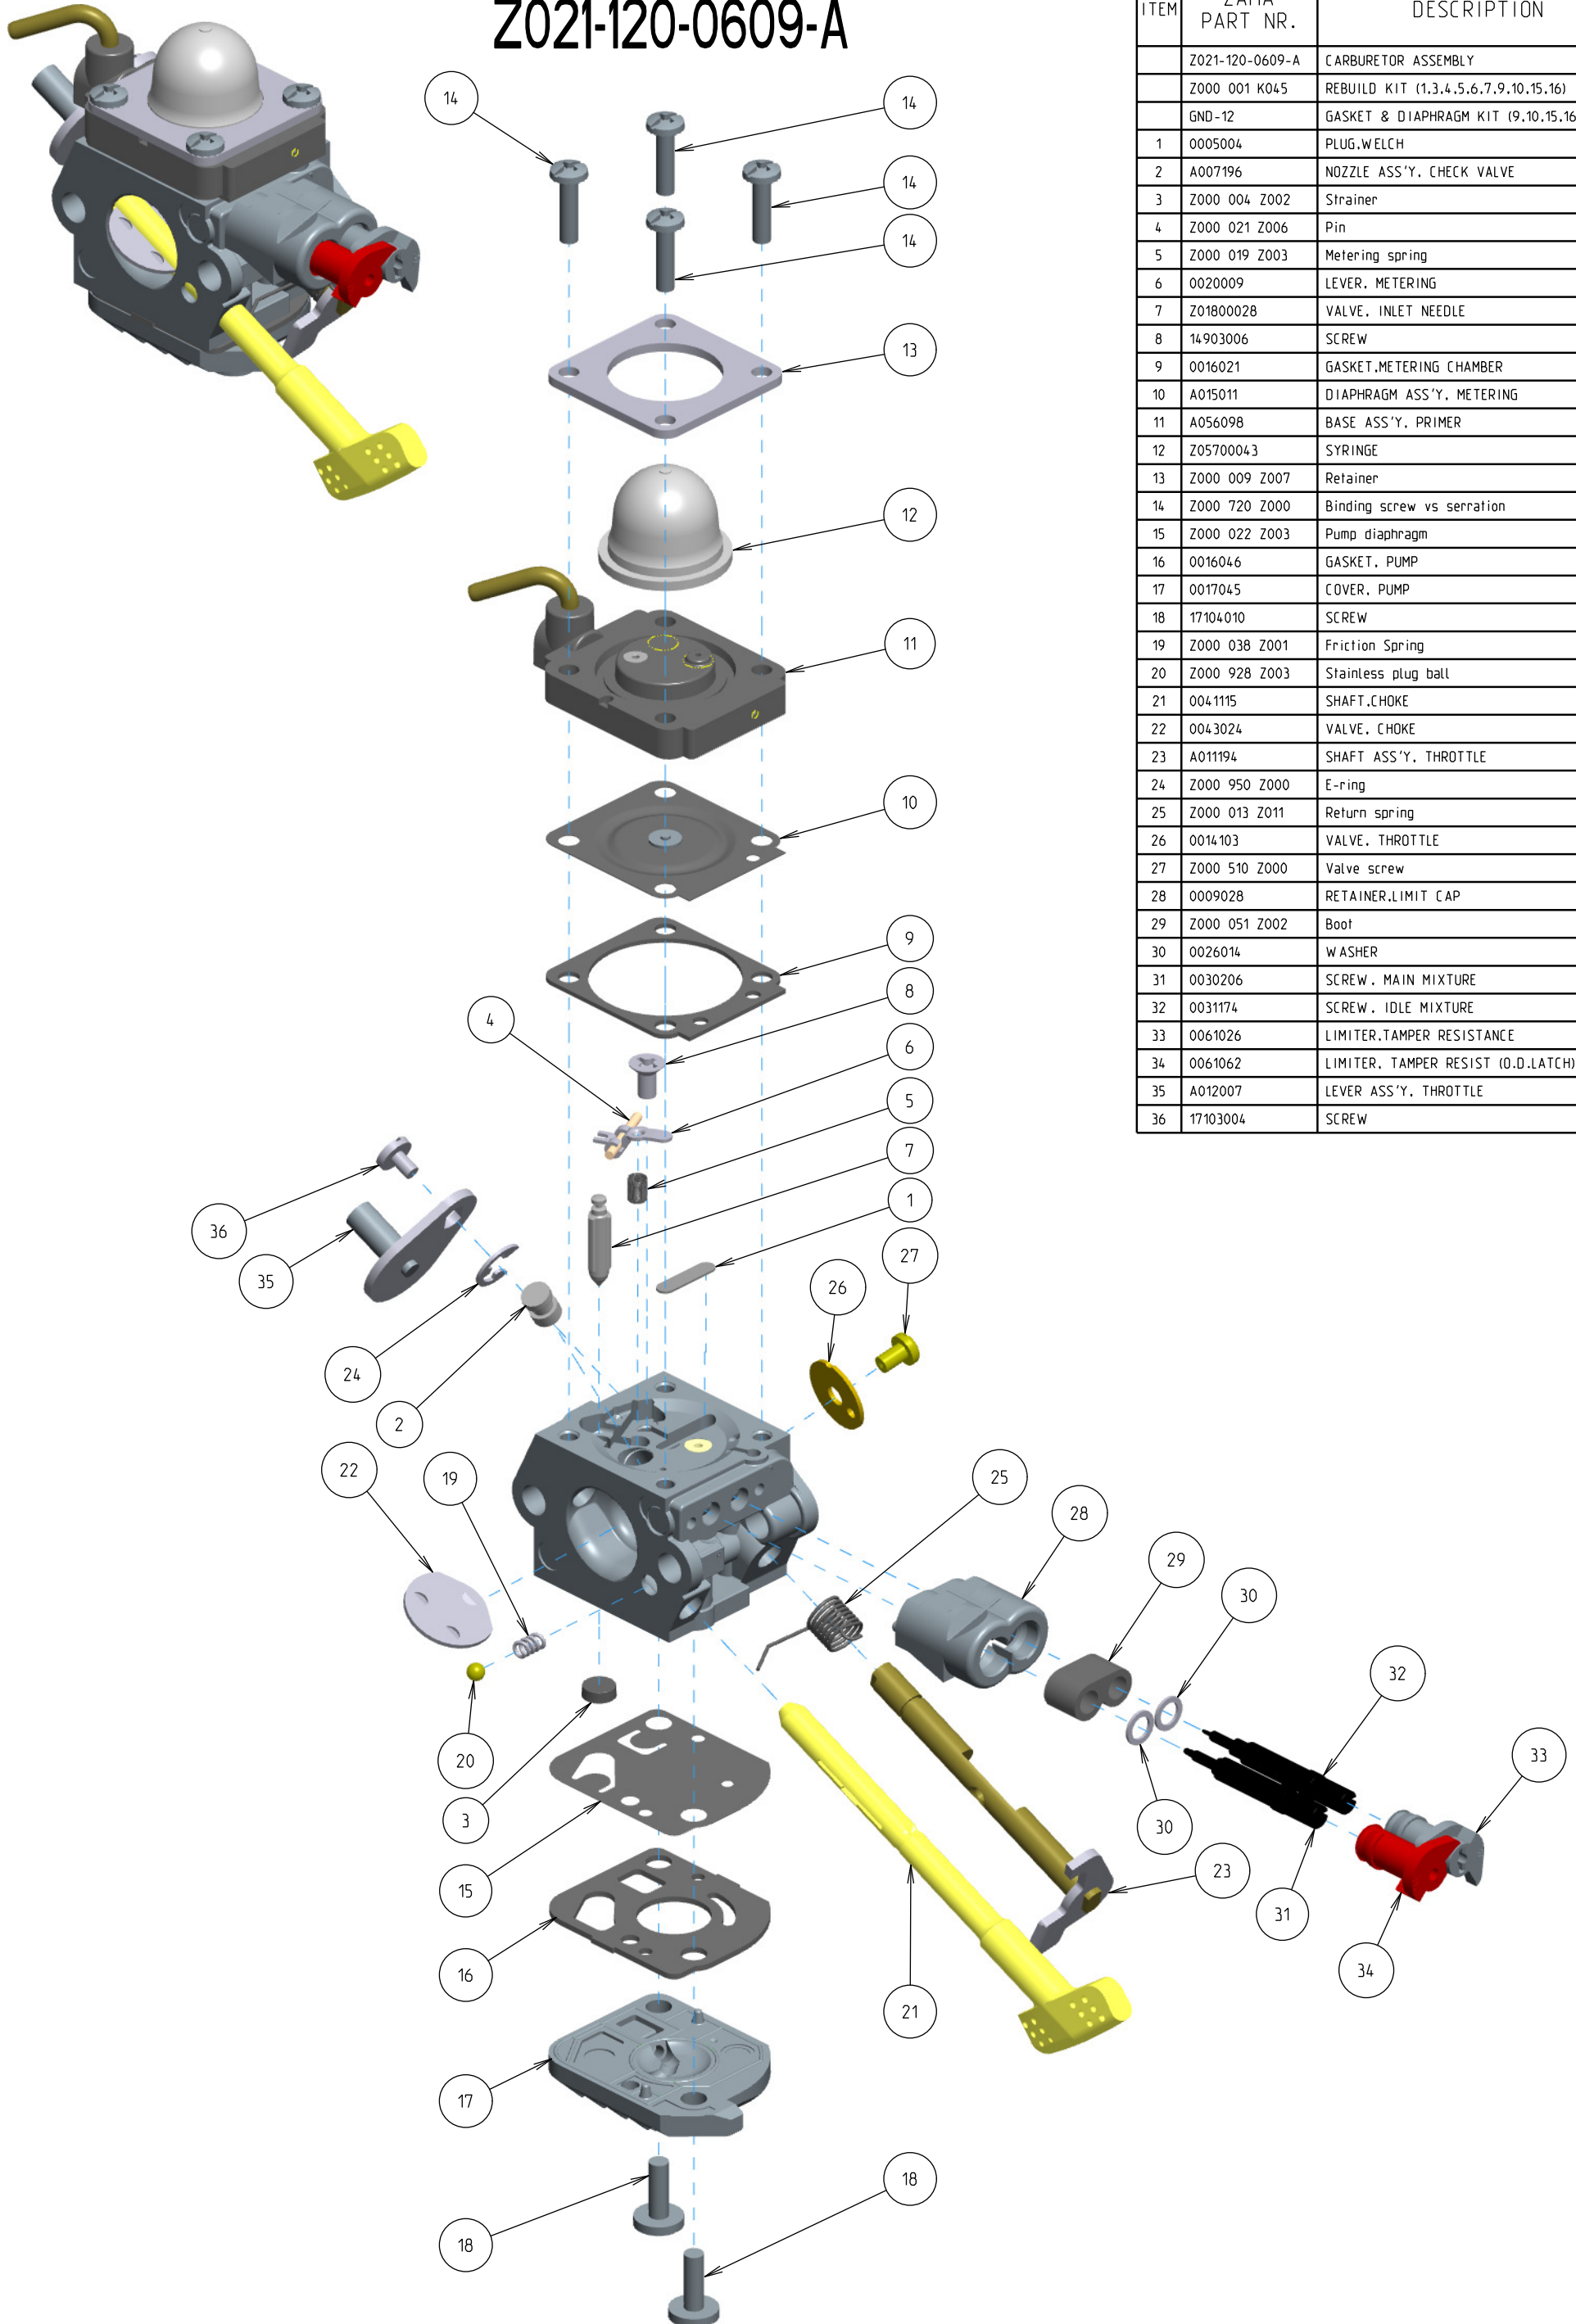

Z021-120-0609-A

ITEM	ZAMA PART NR.	DESCRIPTION
	Z021-120-0609-A	CARBURETOR ASSEMBLY
	Z000 001 K045	REBUILD KIT (1,3,4,5,6,7,9,10,15,16)
	GND-12	GASKET & DIAPHRAGM KIT (9,10,15,16)
1	0005004	PLUG,WELCH
2	A007196	NOZZLE ASS'Y. CHECK VALVE
3	Z000 004 Z002	Strainer
4	Z000 021 Z006	Pin
5	Z000 019 Z003	Metering spring
6	0020009	LEVER. METERING
7	Z01800028	VALVE. INLET NEEDLE
8	14903006	SCREW
9	0016021	GASKET.METERING CHAMBER
10	A015011	DIAPHRAGM ASS'Y. METERING
11	A056098	BASE ASS'Y. PRIMER
12	Z05700043	SYRINGE
13	Z000 009 Z007	Retainer
14	Z000 720 Z000	Binding screw vs serration
15	Z000 022 Z003	Pump diaphragm
16	0016046	GASKET. PUMP
17	0017045	COVER. PUMP
18	17104010	SCREW
19	Z000 038 Z001	Friction Spring
20	Z000 928 Z003	Stainless plug ball
21	0041115	SHAFT.CHOKE
22	0043024	VALVE. CHOKE
23	A011194	SHAFT ASS'Y. THROTTLE
24	Z000 950 Z000	E-ring
25	Z000 013 Z011	Return spring
26	0014103	VALVE. THROTTLE
27	Z000 510 Z000	Valve screw
28	0009028	RETAINER.LIMIT CAP
29	Z000 051 Z002	Boot
30	0026014	WASHER
31	0030206	SCREW. MAIN MIXTURE
32	0031174	SCREW. IDLE MIXTURE
33	0061026	LIMITER.TAMPER RESISTANCE
34	0061062	LIMITER. TAMPER RESIST (O.D.LATCH)
35	A012007	LEVER ASS'Y. THROTTLE
36	17103004	SCREW