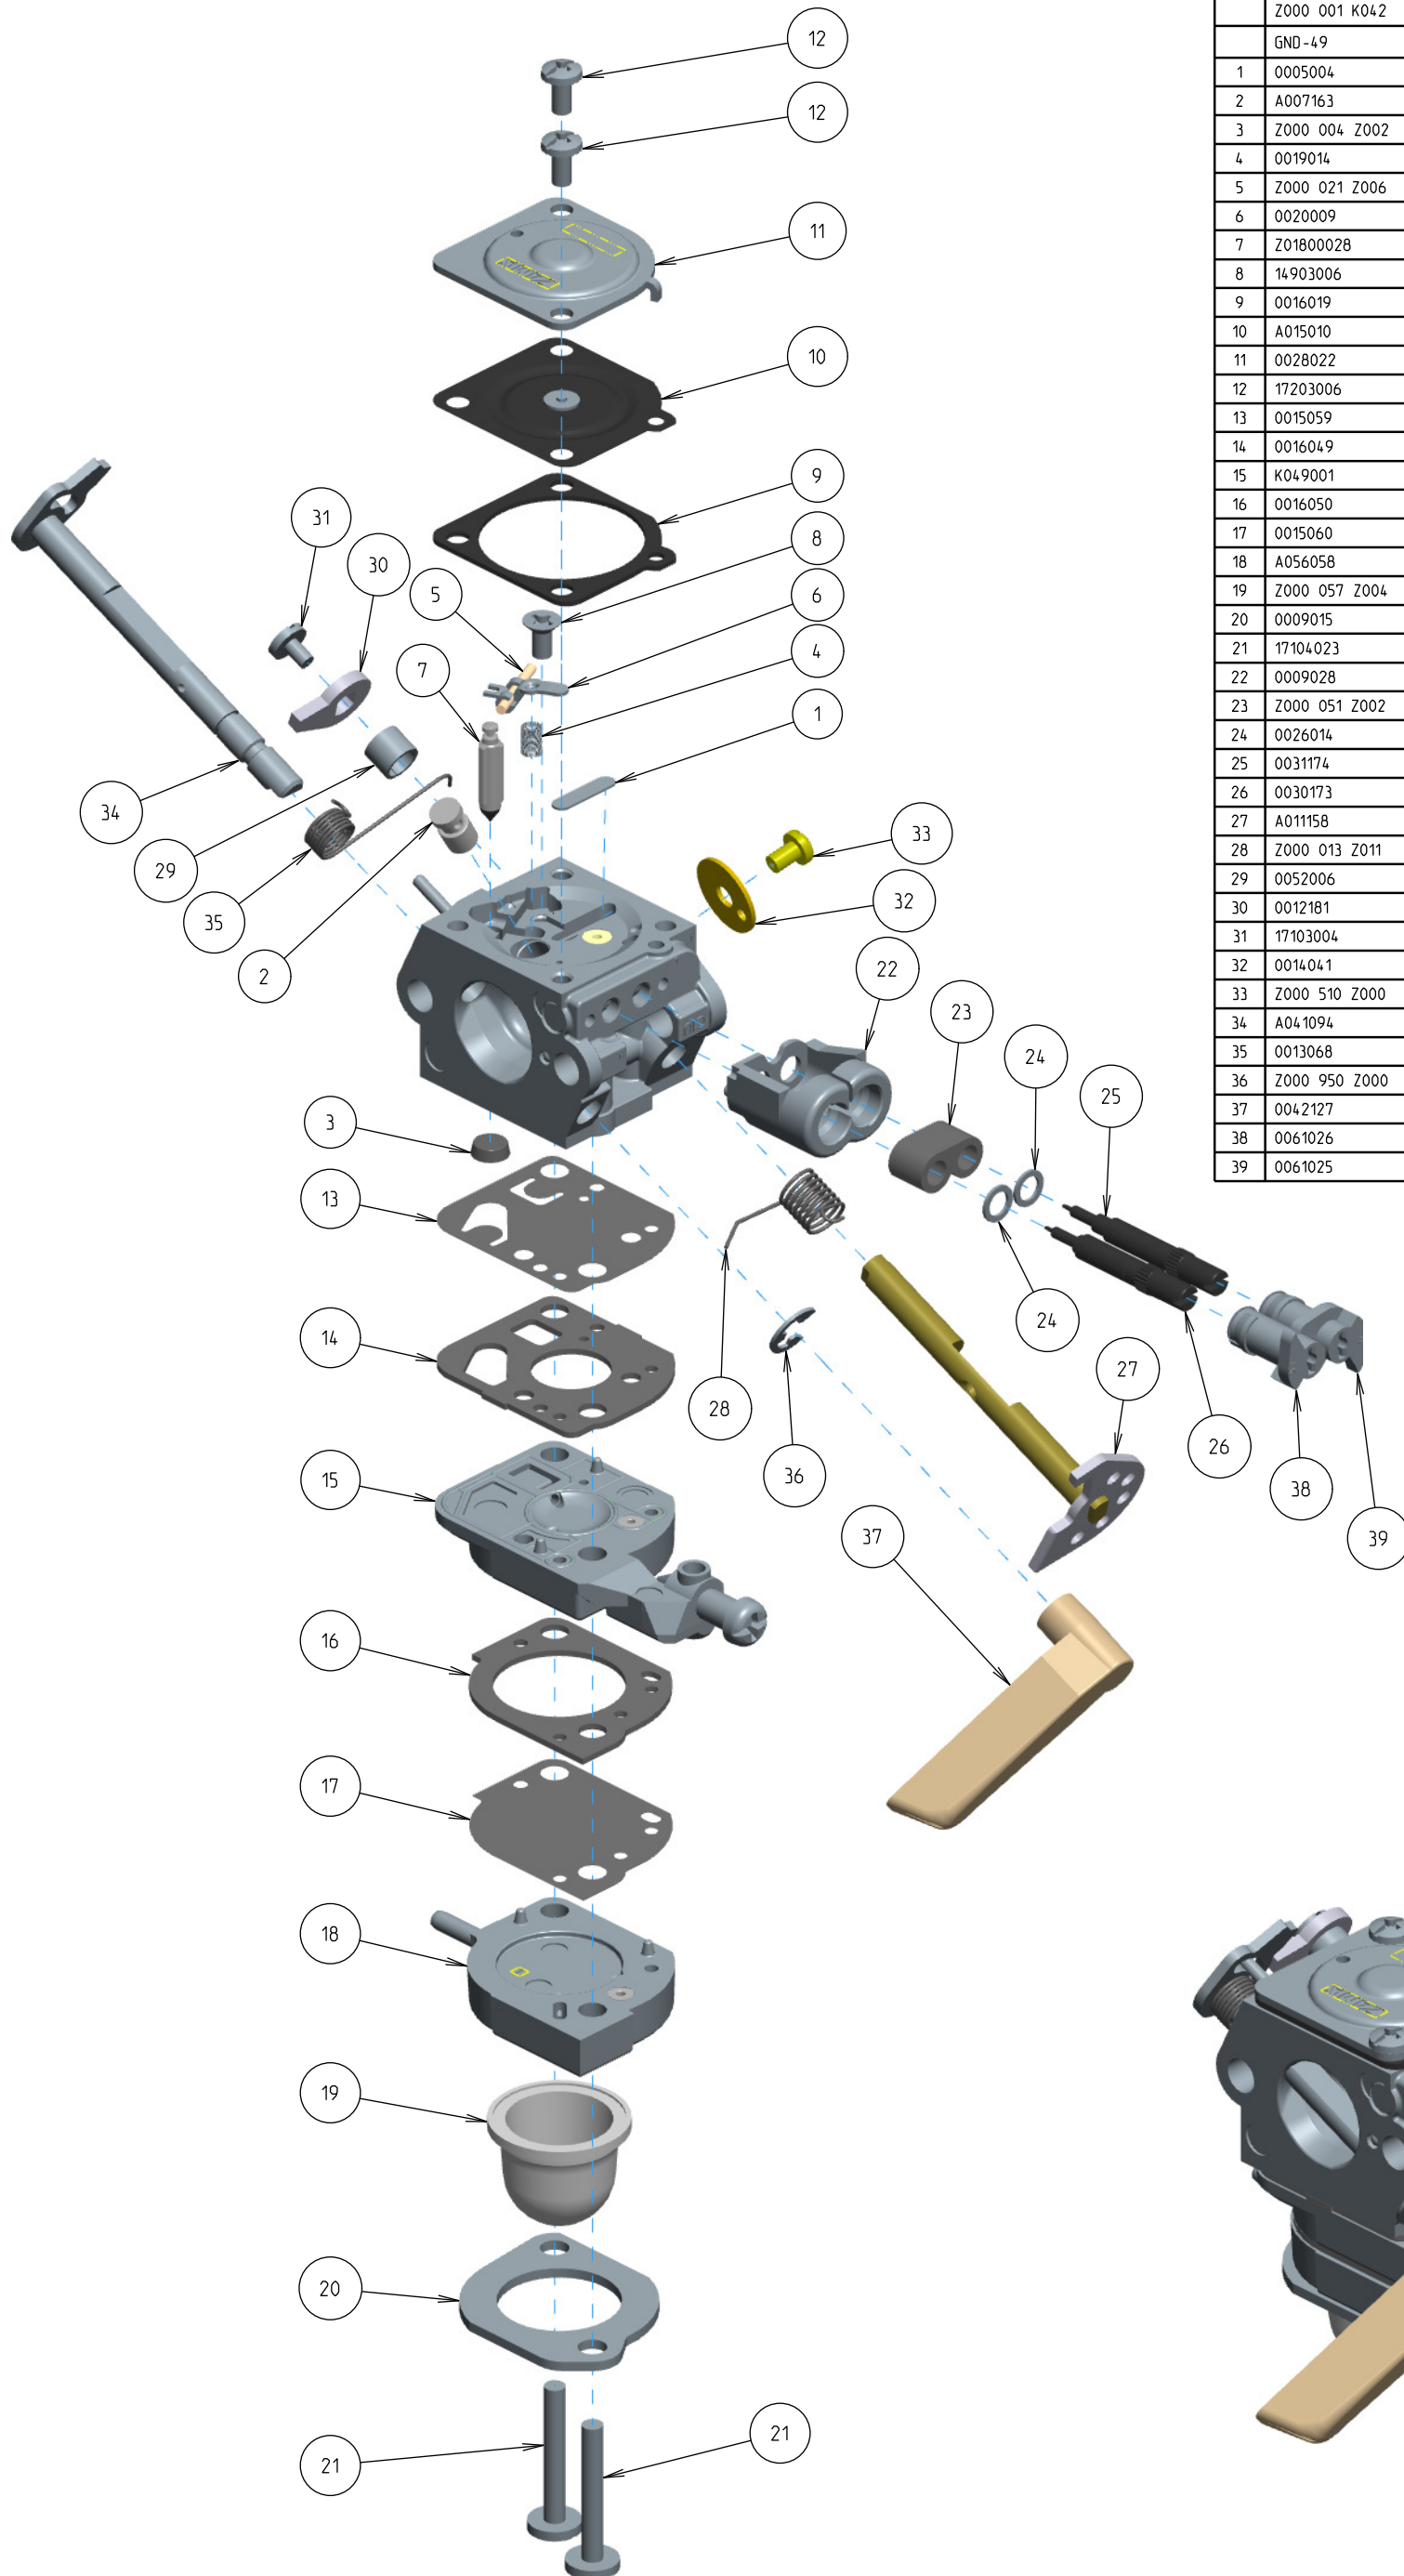

# Z021-120-0606-A

ITEM	ZAMA PART NR.	DESCRIPTION
	Z021-120-0606-A	CARBURETOR ASSEMBLY
	Z000 001 K042	REBUILD KIT (1.3.4.5.6.7.9.10.13.14.16.17)
	GND-49	GASKET & DIAPHRAGM KIT (9.10.13.14.16.17)
1	0005004	PLUG,WELCH
2	A007163	NOZZLE ASS'Y, CHECK VALVE
3	Z000 004 Z002	Strainer
4	0019014	SPRING,METERING LEVER
5	Z000 021 Z006	Pin
6	0020009	LEVER, METERING
7	Z01800028	VALVE, INLET NEEDLE
8	14903006	SCREW
9	0016019	GASKET,METERING CHAMBER
10	A015010	DIAPHRAGM ASS'Y, METERING
11	0028022	COVER, METERING
12	17203006	Binding screw vs serration
13	0015059	DIAPHRAGM,PUMP (SIMPLE START)
14	0016049	GASKET, PUMP (SIMPLE START)
15	K049001	START PUMP BODY, KIT
16	0016050	SIMPLE START GASKET
17	0015060	SIMPLE START DIAPHRAGM
18	A056058	EASY START PRIMER ASS'Y
19	Z000 057 Z004	Primer bulb
20	0009015	RETAINER
21	17104023	SCREW
22	0009028	RETAINER,LIMIT CAP
23	Z000 051 Z002	Boot
24	0026014	WASHER
25	0031174	SCREW, IDLE MIXTURE
26	0030173	SCREW, MAIN MIXTURE
27	A011158	SHAFT ASS'Y THROTTLE
28	Z000 013 Z011	Return spring
29	0052006	COLLAR
30	0012181	LEVER, THROTTLE
31	17103004	SCREW
32	0014041	VALVE, THROTTLE
33	Z000 510 Z000	Valve screw
34	A041094	SHAFT ASS'Y, CHOKE
35	0013068	SPRING, CHOKE RETURN
36	Z000 950 Z000	E-ring
37	0042127	LEVER, CHOKE
38	0061026	LIMITER,TAMPER RESISTANCE
39	0061025	LIMITER,TAMPER RESISTANCE