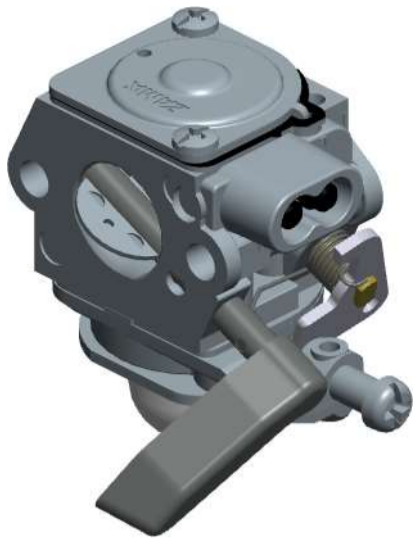

Z021-120-0603-A

ITEM	ZAMA PART NR.	DESCRIPTION
	Z021-120-0603-A	Carburetor C1U
	RB-28	REBUILD KIT (2,5,6,7,9,12,13,27,28,29)
	GND-18	GASKET & DIAPHRAGM KIT (9,12,13,27)
1	A007199	NOZZLE ASS'Y. CHECK VALVE
2	0004004	STRAINER
3	Z000 030 Z048	High speed screw
4	0031241	SCREW, IDLE MIXTURE
5	Z000 019 Z003	Metering spring
6	Z000 021 Z006	Pin
7	0020009	LEVER, METERING
8	14903006	SCREW
9	0016019	Metering gasket
10	0028022	COVER, METERING
11	Z000 720 Z001	Binding screw vs serration
12	Z000 022 Z003	Pump diaphragm
13	0016046	GASKET, PUMP
14	K056702	BASE KIT, PRIMER
15	Z000 057 Z004	Primer bulb
16	0009015	RETAINER
17	17104015	SCREW
18	A011198	SHAFT ASS'Y. THROTTLE
19	Z000 950 Z001	E-ring
20	0014702	VALVE, THROTTLE
21	Z000 510 Z002	Valve screw
22	Z000 013 Z011	Return spring
23	Z000 038 Z001	Friction Spring
24	Z000 928 Z003	Stainless plug ball
25	Z021 041 Z000	Choke shaft
26	0043059	VALVE, CHOKE
27	A015010	DIAPHRAGM, METERING ASSEMBLY
28	0005004	PLUG, WELCH
29	0018002	VALVE, INLET NEEDLE