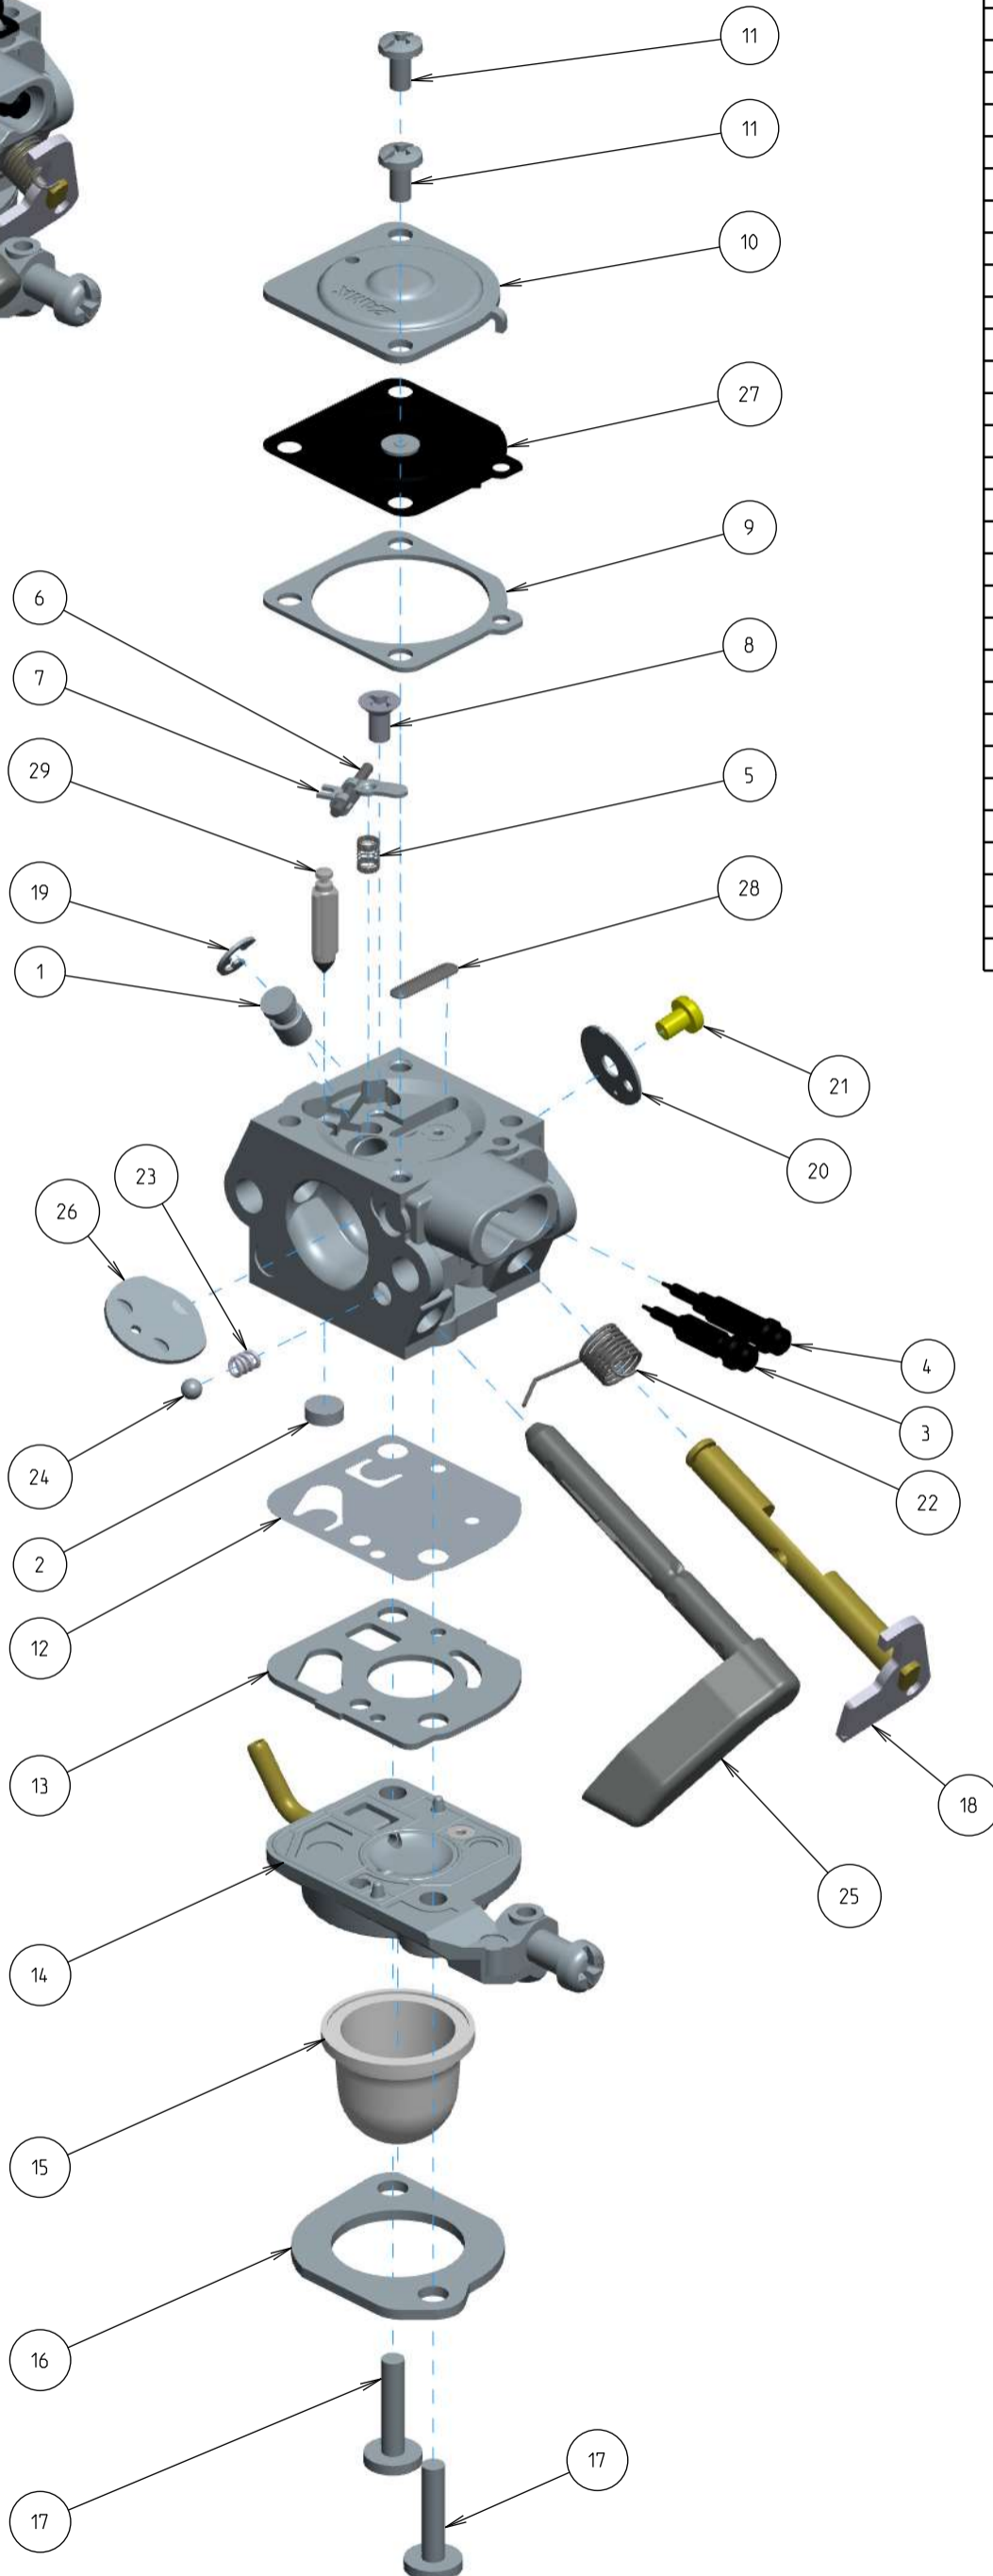

Z021-120-0603-A

ITEM	ZAMA PART NR.	DESCRIPTION
	Z021-120-0603-A	Carburetor C1U
	RB-28	REBUILD KIT (2,5,6,7,9,12,13,27,28,29)
	GND-18	GASKET & DIAPHRAGM KIT (9,12,13,27)
1	A007199	NOZZLE ASS'Y. CHECK VALVE
2	0004004	STRAINER
3	Z000 030 Z048	High speed screw
4	0031241	SCREW, IDLE MIXTURE
5	Z000 019 Z003	Metering spring
6	Z000 021 Z006	Pin
7	0020009	LEVER, METERING
8	14903006	SCREW
9	0016019	Metering gasket
10	0028022	COVER, METERING
11	Z000 720 Z001	Binding screw vs serration
12	Z000 022 Z003	Pump diaphragm
13	0016046	GASKET, PUMP
14	K056702	BASE KIT, PRIMER
15	Z000 057 Z004	Primer bulb
16	0009015	RETAINER
17	17104015	SCREW
18	A011198	SHAFT ASS'Y. THROTTLE
19	Z000 950 Z001	E-ring
20	0014702	VALVE, THROTTLE
21	Z000 510 Z002	Valve screw
22	Z000 013 Z011	Return spring
23	Z000 038 Z001	Friction Spring
24	Z000 928 Z003	Stainless plug ball
25	Z021 041 Z000	Choke shaft
26	0043059	VALVE, CHOKE
27	A015010	DIAPHRAGM, METERING ASSEMBLY
28	0005004	PLUG, WELCH
29	0018002	VALVE, INLET NEEDLE