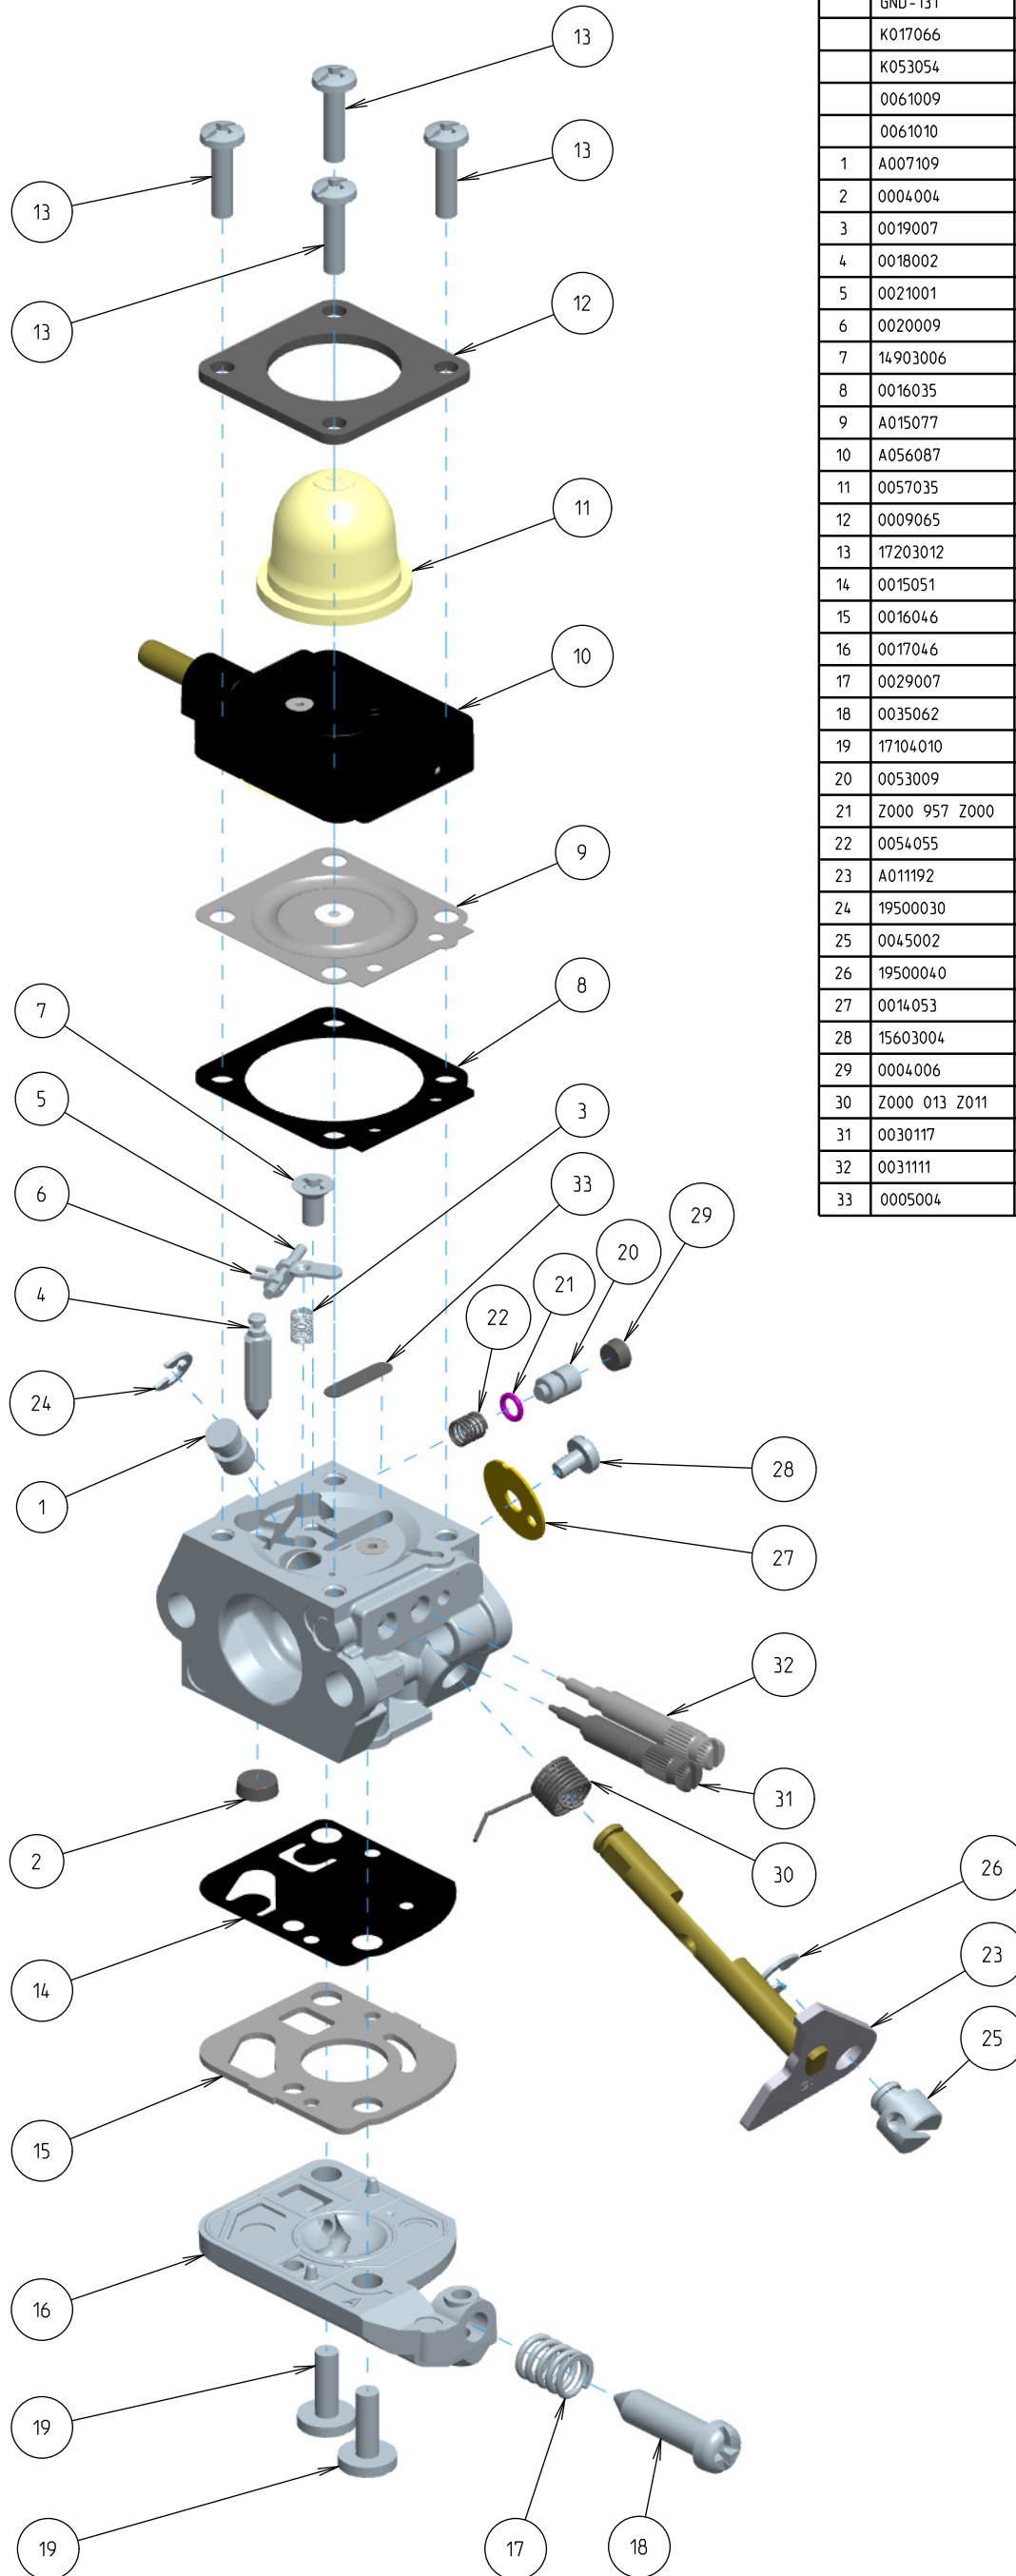

Z011-120-0689-A

ITEM	ZAMA PART NR.	DESCRIPTION
	Z011-120-0689-A	CARBURETOR ASSEMBLY
	RB-221	REBUILD KIT (2,3,4,5,6,8,9,14,15,33)
	GND-131	GASKET & DIAPHRAGM KIT (8,9,14,15)
	K017066	COVER KIT, PUMP (16,17,18)
	K053054	PLUNGER KIT (20,21,22,29)
	0061009	LIMITER, MIXTURE (H)
	0061010	LIMITER, MIXTURE (L)
1	A007109	NOZZLE ASS'Y, CHECK VALVE
2	0004004	Strainer
3	0019007	SPRING, METERING LEVER
4	0018002	VALVE, INLET NEEDLE
5	0021001	Pin
6	0020009	LEVER, METERING
7	14903006	SCREW
8	0016035	GASKET, METERING CHAMBER
9	A015077	DIAPHRAGM ASS'Y, METERING
10	A056087	BASE ASS'Y, PRIMER
11	0057035	SYRINGE
12	0009065	Retainer
13	17203012	Binding head screw with serration
14	0015051	DIAPHRAGM, PUMP
15	0016046	GASKET, PUMP
16	0017046	COVER, PUMP
17	0029007	SPRING, ADJUST SCREW
18	0035062	SCREW, THROTTLE ADJUST
19	17104010	SCREW
20	0053009	PLUNGER
21	Z000 957 Z000	1st class O-ring
22	0054055	SPRING
23	A011192	SHAFT ASS'Y THROTTLE
24	19500030	E-RING
25	0045002	POST
26	19500040	E-ring
27	0014053	VALVE, THROTTLE
28	15603004	SCREW
29	0004006	STRAINER
30	Z000 013 Z011	Return spring
31	0030117	SCREW, MAIN MIXTURE
32	0031111	SCREW, IDLE MIXTURE
33	0005004	PLUG, WELCH