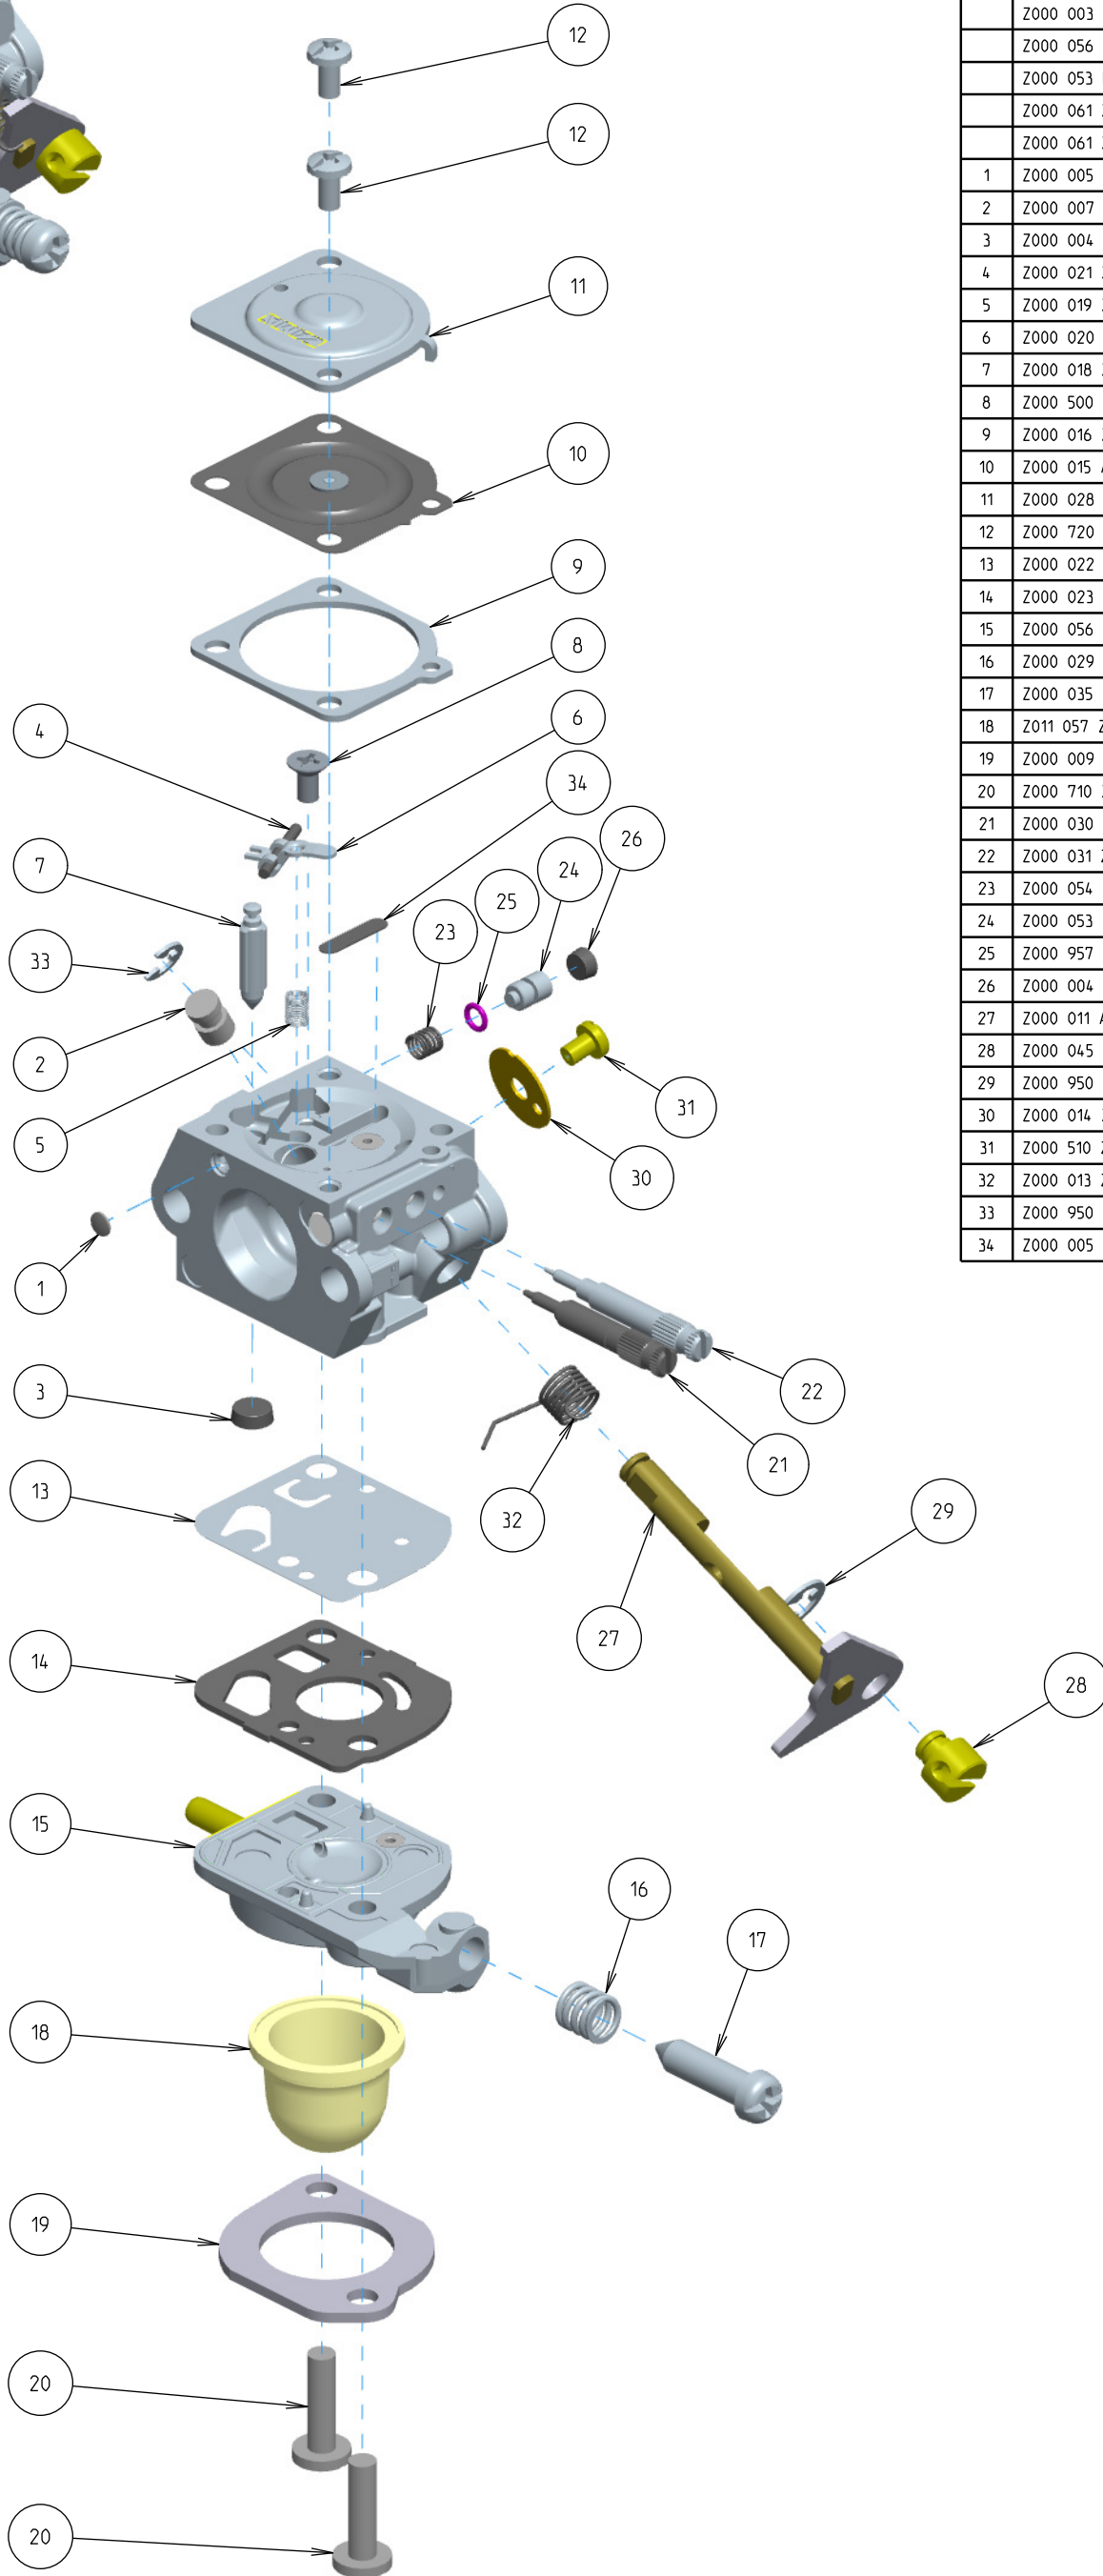

# Z011-120-0685-A

ITEM	ZAMA PART NR.	DESCRIPTION
	Z011-120-0685-A	Carburetor
	Z000 001 K153	Rebuild kit (3,4,5,6,7,9,10,13,14,34)
	Z000 003 K086	Gasket & diaphragm kit (9,10,13,14)
	Z000 056 K009	Base primer kit (15,16,17)
	Z000 053 K049	Plunger kit (23,24,25,26)
	Z000 061 Z006	Limiter Cap (RED)
	Z000 061 Z001	Limiter Cap (WHITE)
1	Z000 005 Z013	Plug
2	Z000 007 A145	Nozzle assy
3	Z000 004 Z002	Strainer
4	Z000 021 Z006	Pin
5	Z000 019 Z012	Metering spring
6	Z000 020 Z008	Metering Lever
7	Z000 018 Z002	Inlet needle
8	Z000 500 Z004	Metering Lever screw
9	Z000 016 Z026	Metering gasket
10	Z000 015 A055	Metering diaphragm assy
11	Z000 028 Z001	Metering cover
12	Z000 720 Z001	Binding screw vs serration
13	Z000 022 Z003	Pump diaphragm
14	Z000 023 Z013	Pump gasket
15	Z000 056 A033	Base primer assy
16	Z000 029 Z005	Adjustment screw spring
17	Z000 035 Z043	Idle speed screw
18	Z011 057 Z000	Primer bulb
19	Z000 009 Z054	Retainer
20	Z000 710 Z012	Binding head screw
21	Z000 030 Z116	High speed screw
22	Z000 031 Z146	Low speed screw
23	Z000 054 Z024	Spring
24	Z000 053 Z037	Plunger
25	Z000 957 Z000	1st class O-ring
26	Z000 004 Z005	Strainer
27	Z000 011 A041	Throttle shaft assy
28	Z000 045 Z016	Post
29	Z000 950 Z000	E-ring
30	Z000 014 Z015	Throttle valve
31	Z000 510 Z002	Valve screw
32	Z000 013 Z011	Return spring
33	Z000 950 Z001	E-ring
34	Z000 005 Z021	Plug (Spare parts only)