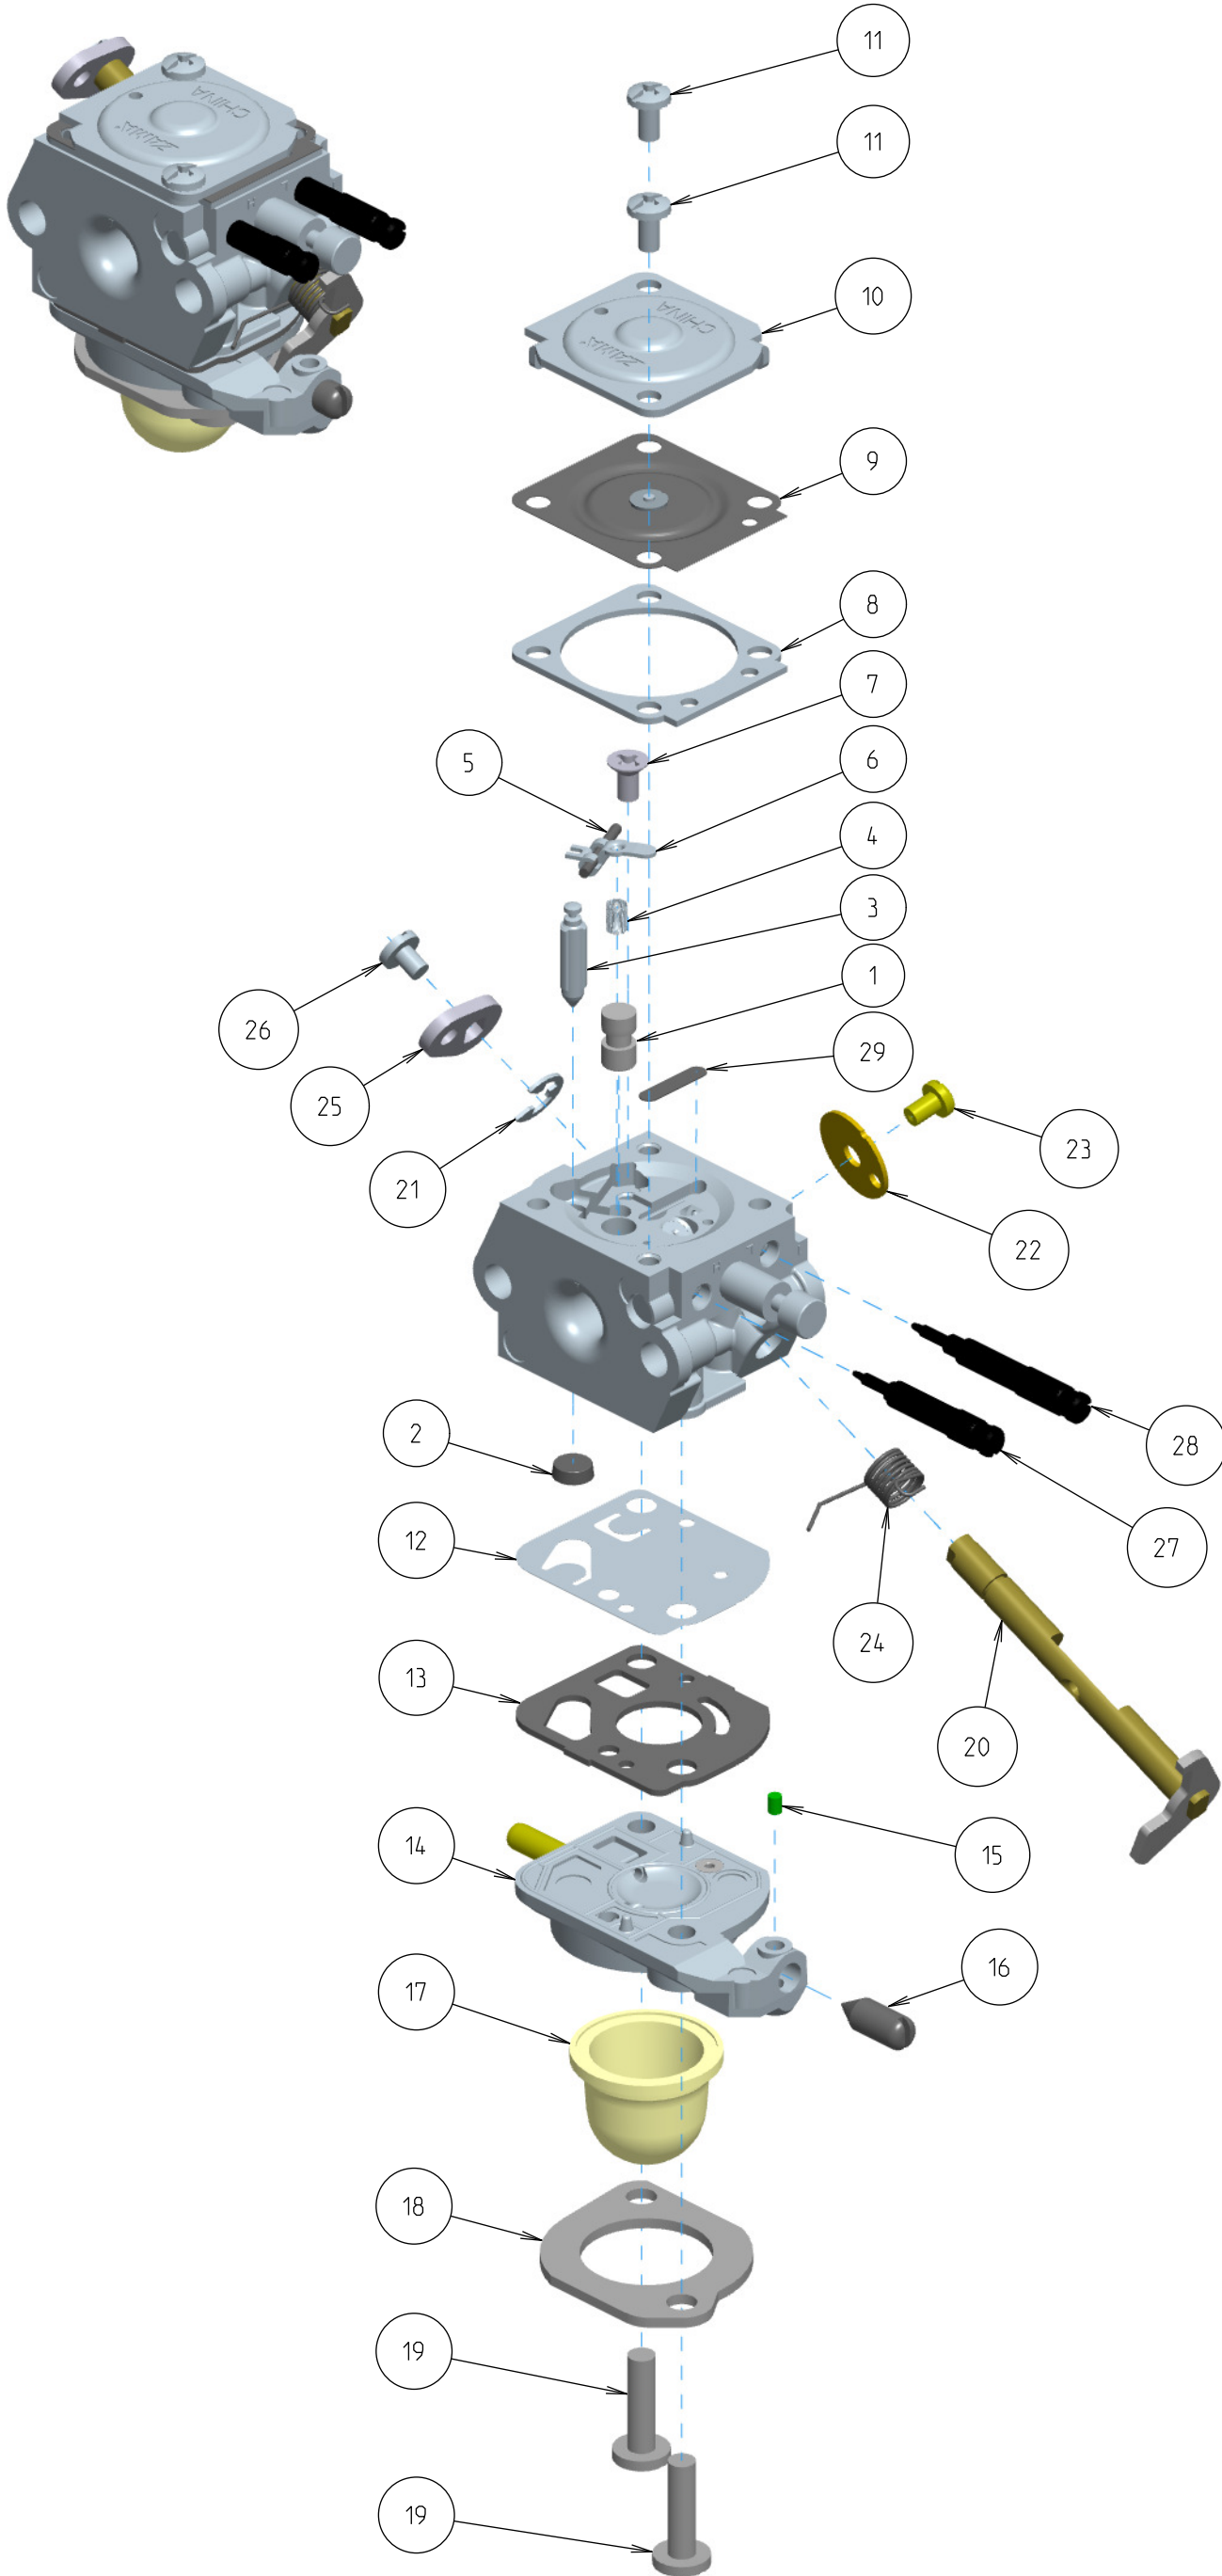

Z011-120-0682-A

ITEM	ZAMA PART NR.	DESCRIPTION
	Z011-120-0682-A	Carburetor
	Z000 001 K151	Rebuilt kit (2,3,4,5,6,8,9,12,13,29)
	Z000 003 K084	Gasket & diaphragm kit (8,9,12,13)
	Z000 056 K008	Base primer kit (14,15,16)
	Z000 061 Z007	Limiter Cap (H)
	Z000 061 Z001	Limiter Cap (L)
1	Z000 007 A144	Nozzle assy
2	Z000 004 Z002	Strainer
3	Z000 018 Z002	Inlet needle
4	Z000 019 Z013	Metering spring
5	Z000 021 Z006	Pin
6	Z000 020 Z008	Metering lever
7	Z000 500 Z004	Metering lever screw
8	Z000 016 Z017	Metering gasket
9	Z000 015 A057	Metering diaphragm assy
10	Z000 028 Z007	Metering cover
11	Z000 720 Z001	Binding screw vs serration
12	Z000 022 Z003	Pump diaphragm
13	Z000 023 Z013	Pump gasket
14	Z000 056 A032	Base primer assy
15	Z000 036 Z001	Friction piece
16	Z000 035 Z045	Idle speed screw
17	Z011 057 Z000	Primer bulb
18	Z000 009 Z054	Retainer
19	Z000 710 Z012	Binding head screw
20	Z000 011 A040	Throttle shaft assy
21	Z000 950 Z000	E-ring
22	Z000 014 Z000	Throttle valve
23	Z000 510 Z000	Valve screw
24	Z000 013 Z103	Return spring
25	Z000 012 Z026	Throttle lever
26	Z000 710 Z008	Binding head screw
27	Z000 030 Z116	High speed screw
28	Z000 031 Z147	Low speed screw
29	Z000 005 Z021	Plug (Spare parts only)