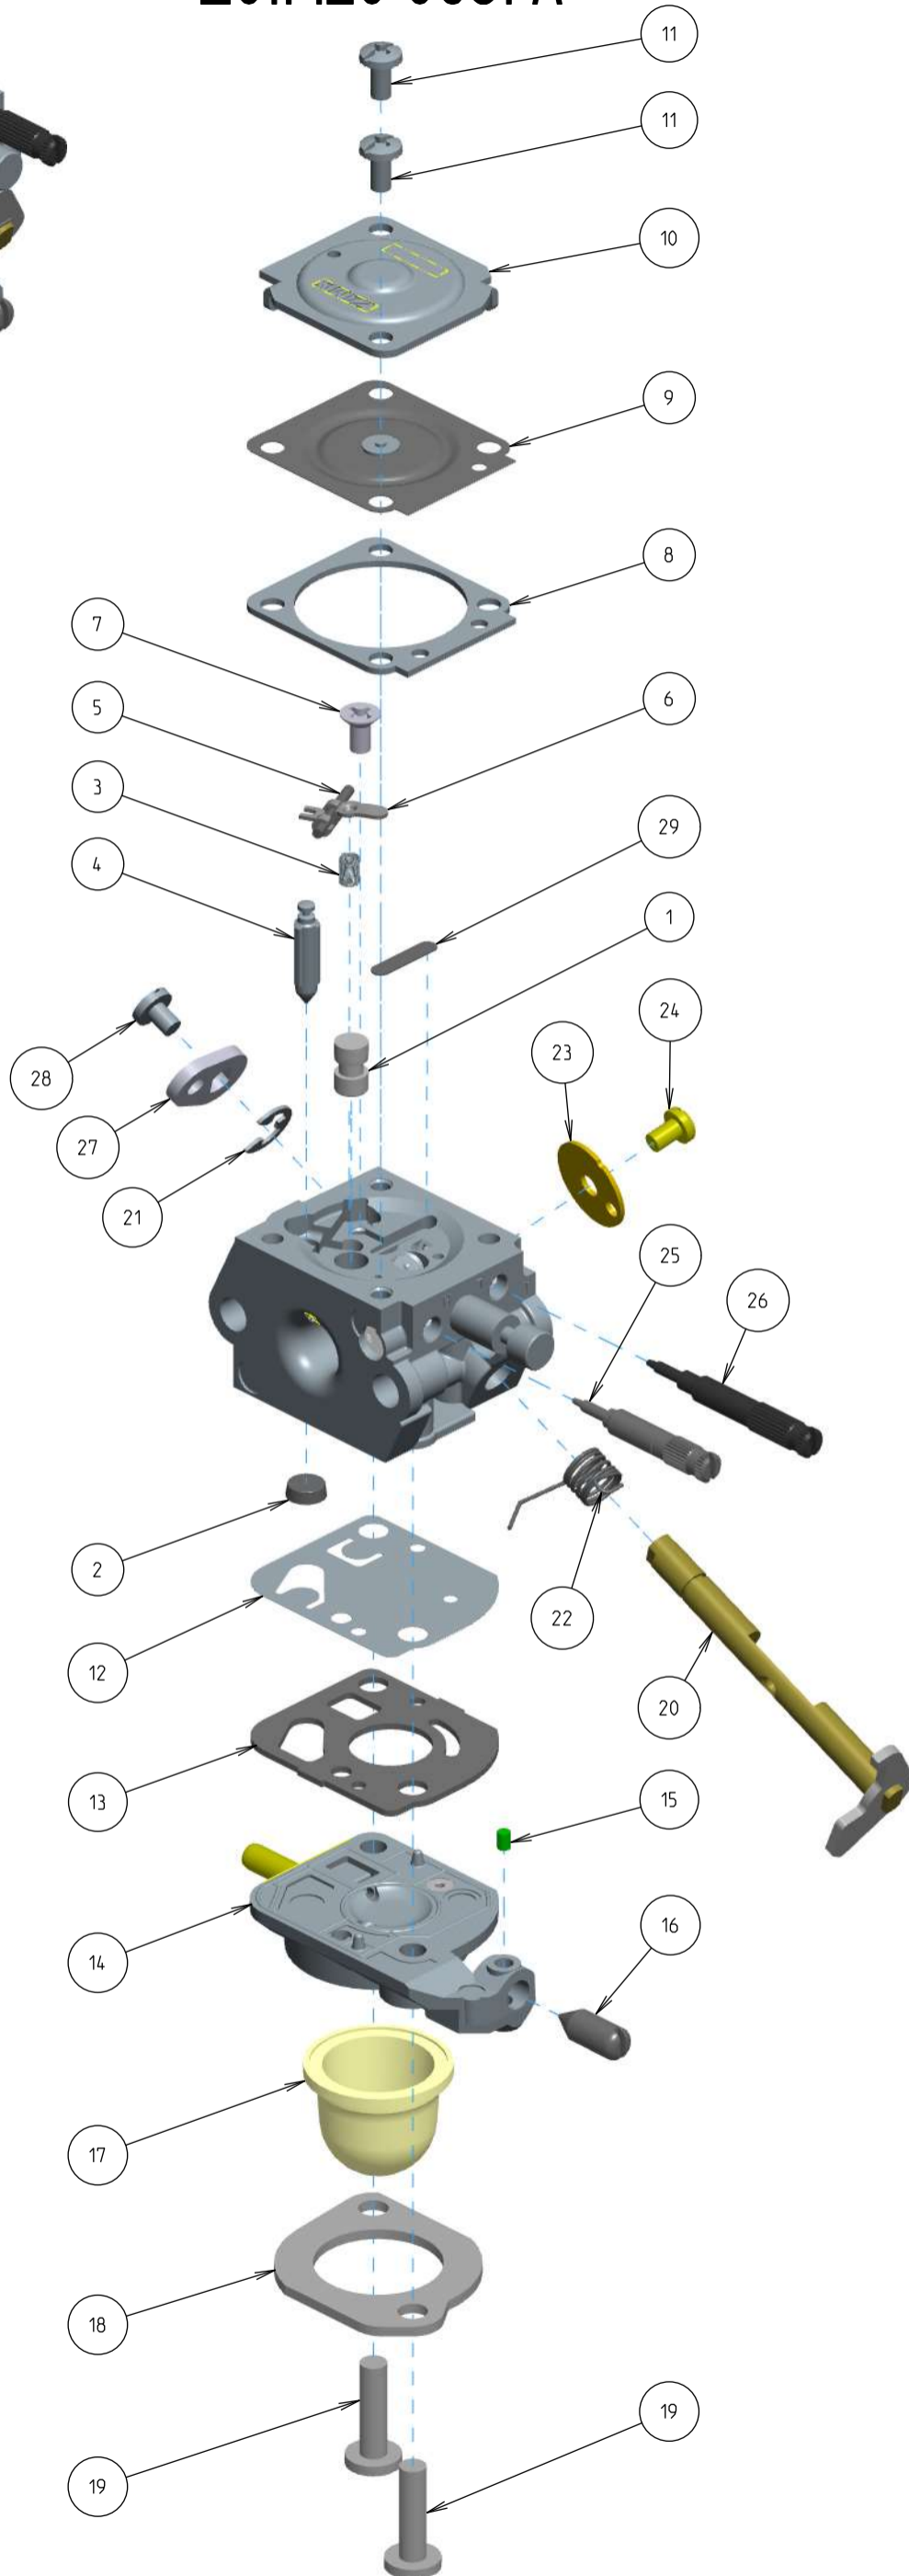

# Z011-120-0681-A

ITEM	ZAMA PART NR.	DESCRIPTION
	Z011-120-0681-A	Carburetor
	Z000 001 K151	Rebuild kit (2.3.4.5.6.8.9.12.13.29)
	Z000 003 K084	Gasket & diaphragm kit (8.9.12.13)
	Z000 056 K008	Base primer kit (14.15.16)
	Z000 061 Z007	Limiter Cap (RED)
	Z000 061 Z001	Limiter Cap (WHITE)
1	Z000 007 A143	Nozzle assy
2	Z000 004 Z002	Strainer
3	Z000 019 Z013	Metering spring
4	Z000 018 Z002	Inlet needle
5	Z000 021 Z006	Pin
6	Z000 020 Z008	Metering lever
7	Z000 500 Z004	Metering lever screw
8	Z000 016 Z017	Metering gasket
9	Z000 015 A057	Metering diaphragm assy
10	Z000 028 Z007	Metering cover
11	Z000 720 Z001	Binding screw vs serration
12	Z000 022 Z003	Pump diaphragm
13	Z000 023 Z013	Pump gasket
14	Z000 056 A032	Base primer assy
15	Z000 036 Z001	Friction piece
16	Z000 035 Z045	Idle speed screw
17	Z011 057 Z000	Primer bulb
18	Z000 009 Z054	Retainer
19	Z000 710 Z012	Binding head screw
20	Z000 011 A040	Throttle shaft assy
21	Z000 950 Z000	E-ring
22	Z000 013 Z103	Return spring
23	Z000 014 Z000	Throttle valve
24	Z000 510 Z000	Valve screw
25	Z000 030 Z116	High speed screw
26	Z000 031 Z147	Low speed screw
27	Z000 012 Z026	Throttle lever
28	Z000 710 Z008	Binding head screw
29	Z000 005 Z021	Plug (Spare parts only)