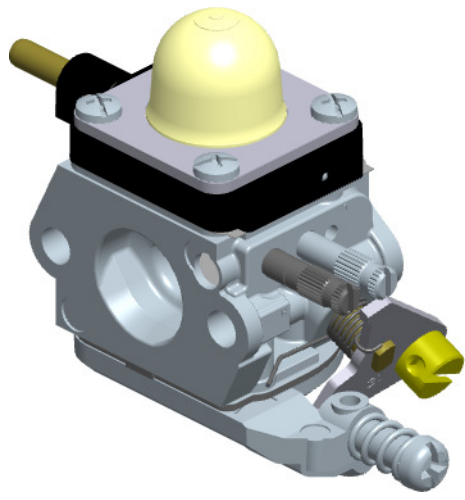

Z011-120-0676-B

ITEM	ZAMA PART NR.	DESCRIPTION
	Z011-120-0676-B	CARBURETOR ASSEMBLY
	Z000 001 K023	Rebuild kit (2.3.4.5.6.8.9.14.15.29)
	Z000 003 K013	Gasket & diaphragm kit (8.9.14.15)
	Z000 017 K009	Pump cover kit (16.17.18)
	Z000 061 Z006	Limiter Cap (RED)
	Z000 061 Z001	Limiter Cap (WHITE)
1	Z000 007 A141	Nozzle assy
2	Z000 004 Z002	Strainer
3	Z000 019 Z012	Metering spring
4	Z000 018 Z002	Inlet needle
5	Z000 021 Z006	Pin
6	Z000 020 Z008	Metering Lever
7	Z000 500 Z004	Metering Lever screw
8	Z000 016 Z017	Metering gasket
9	Z000 015 A008	Metering diaphragm assy
10	Z000 056 A031	Base primer assy
11	Z011 057 Z000	Primer bulb
12	Z000 009 Z007	Retainer
13	Z000 720 Z000	Binding screw vs serration
14	Z000 022 Z003	Pump diaphragm
15	Z000 023 Z013	Pump gasket
16	Z000 017 Z008	Pump cover
17	Z000 029 Z005	Adjustment screw spring
18	Z000 035 Z043	Idle speed screw
19	Z000 710 Z013	Binding head screw
20	Z000 011 A038	Throttle shaft assy
21	Z000 045 Z016	Post
22	Z000 950 Z000	E-ring
23	Z000 950 Z001	E-ring
24	Z000 014 Z015	Throttle valve
25	Z000 510 Z002	Valve screw
26	Z000 013 Z011	Return spring
27	Z000 030 Z116	High speed screw
28	Z000 031 Z146	Low speed screw
29	Z000 005 Z021	Plug (Spare parts only)