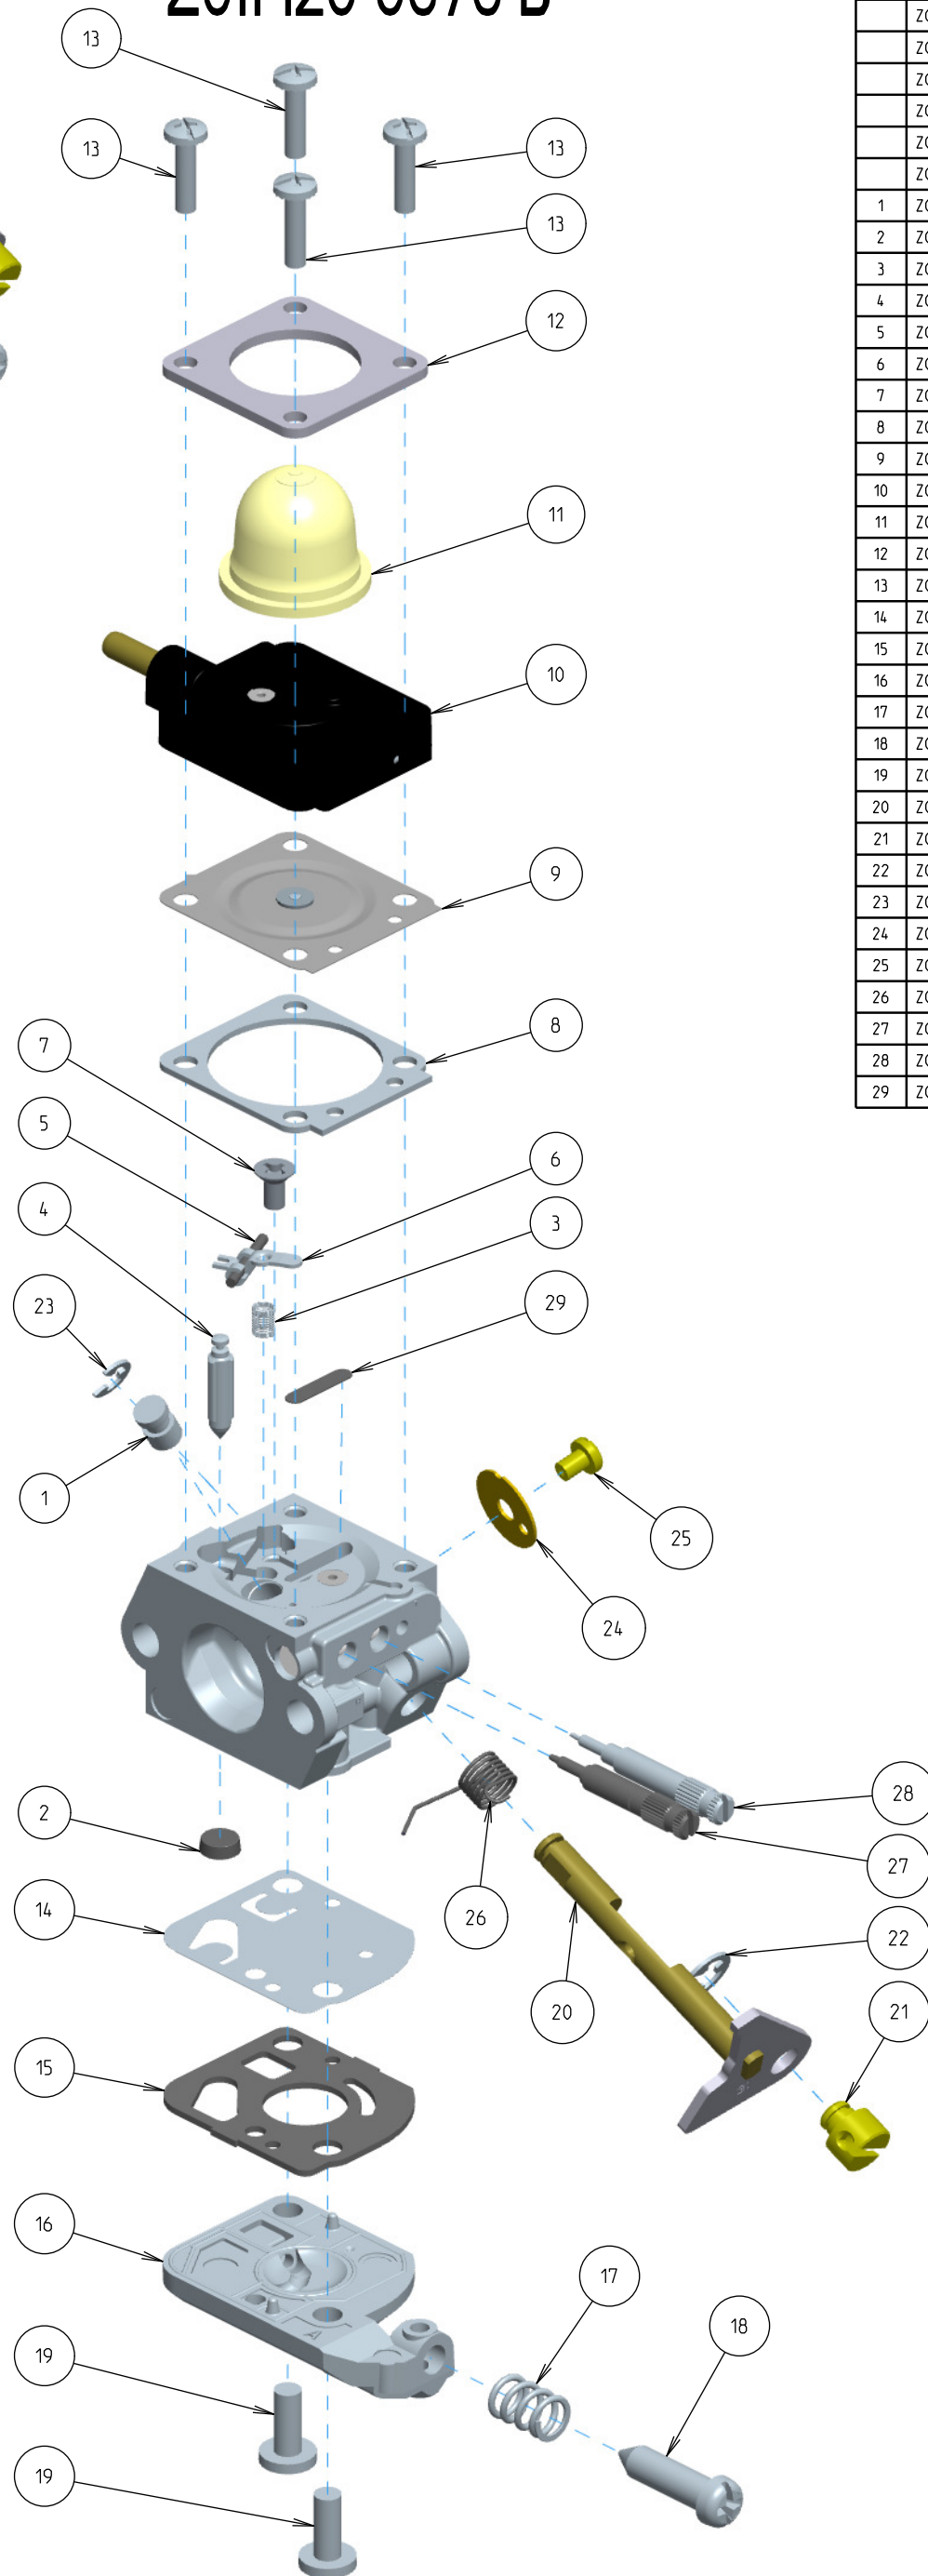

Z011-120-0676-B

ITEM	ZAMA PART NR.	DESCRIPTION
	Z011-120-0676-B	CARBURETOR ASSEMBLY
	Z000 001 K023	Rebuild kit (2.3.4.5.6.8.9.14.15.29)
	Z000 003 K013	Gasket & diaphragm kit (8.9.14.15)
	Z000 017 K009	Pump cover kit (16.17.18)
	Z000 061 Z006	Limiter Cap (RED)
	Z000 061 Z001	Limiter Cap (WHITE)
1	Z000 007 A141	Nozzle assy
2	Z000 004 Z002	Strainer
3	Z000 019 Z012	Metering spring
4	Z000 018 Z002	Inlet needle
5	Z000 021 Z006	Pin
6	Z000 020 Z008	Metering Lever
7	Z000 500 Z004	Metering Lever screw
8	Z000 016 Z017	Metering gasket
9	Z000 015 A008	Metering diaphragm assy
10	Z000 056 A031	Base primer assy
11	Z011 057 Z000	Primer bulb
12	Z000 009 Z007	Retainer
13	Z000 720 Z000	Binding screw vs serration
14	Z000 022 Z003	Pump diaphragm
15	Z000 023 Z013	Pump gasket
16	Z000 017 Z008	Pump cover
17	Z000 029 Z005	Adjustment screw spring
18	Z000 035 Z043	Idle speed screw
19	Z000 710 Z013	Binding head screw
20	Z000 011 A038	Throttle shaft assy
21	Z000 045 Z016	Post
22	Z000 950 Z000	E-ring
23	Z000 950 Z001	E-ring
24	Z000 014 Z015	Throttle valve
25	Z000 510 Z002	Valve screw
26	Z000 013 Z011	Return spring
27	Z000 030 Z116	High speed screw
28	Z000 031 Z146	Low speed screw
29	Z000 005 Z021	Plug (Spare parts only)