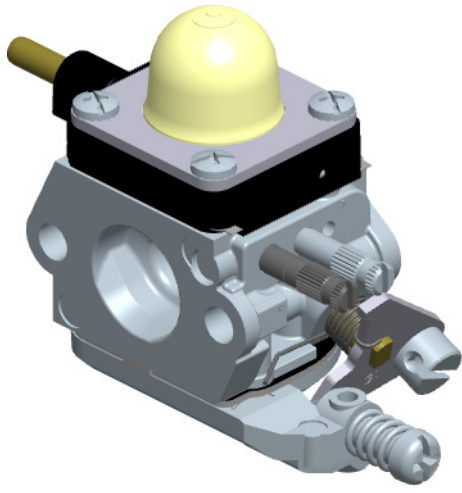

Z011-120-0676-A

ITEM	ZAMA PART NR.	DESCRIPTION
	Z011-120-0676-A	CARBURETOR ASSEMBLY
	RB-280	REBUILD KIT (2,3,4,5,6,8,9,14,15,29)
	GND-167	GASKET & DIAPHRAGM KIT (8,9,14,15)
	K017066	COVER KIT, PUMP (16,17,18)
	0061009	LIMITER TAMPER RESIST (H)
	0061010	LIMITER TAMPER RESIST (L)
1	A007109	NOZZLE ASS'Y, CHECK VALVE
2	0004004	STRAINER
3	0019007	SPRING, METERING LEVER
4	0018002	VALVE, INLET NEEDLE
5	0021001	PIN
6	0020009	LEVER, METERING
7	14903006	SCREW
8	0016035	GASKET, METERING CHAMBER
9	Z000 015 A008	Metering diaphragm assy
10	A056087	BASE ASS'Y, PRIMER
11	0057035	SYRINGE
12	0009065	RETAINER
13	17203012	SCREW
14	0015051	DIAPHRAGM, PUMP
15	0016046	GASKET, PUMP
16	0017046	COVER, PUMP
17	0029007	SPRING, ADJUST SCREW
18	0035062	SCREW, THROTTLE ADJUST
19	17104010	SCREW
20	A011192	SHAFT ASS'Y THROTTLE
21	0045002	POST
22	19500040	E-RING
23	19500030	E-RING
24	0014053	VALVE, THROTTLE
25	15603004	SCREW
26	0013016	Return spring
27	0030117	SCREW, MAIN MIXTURE
28	0031111	SCREW, IDLE MIXTURE
29	0005004	PLUG, WELCH