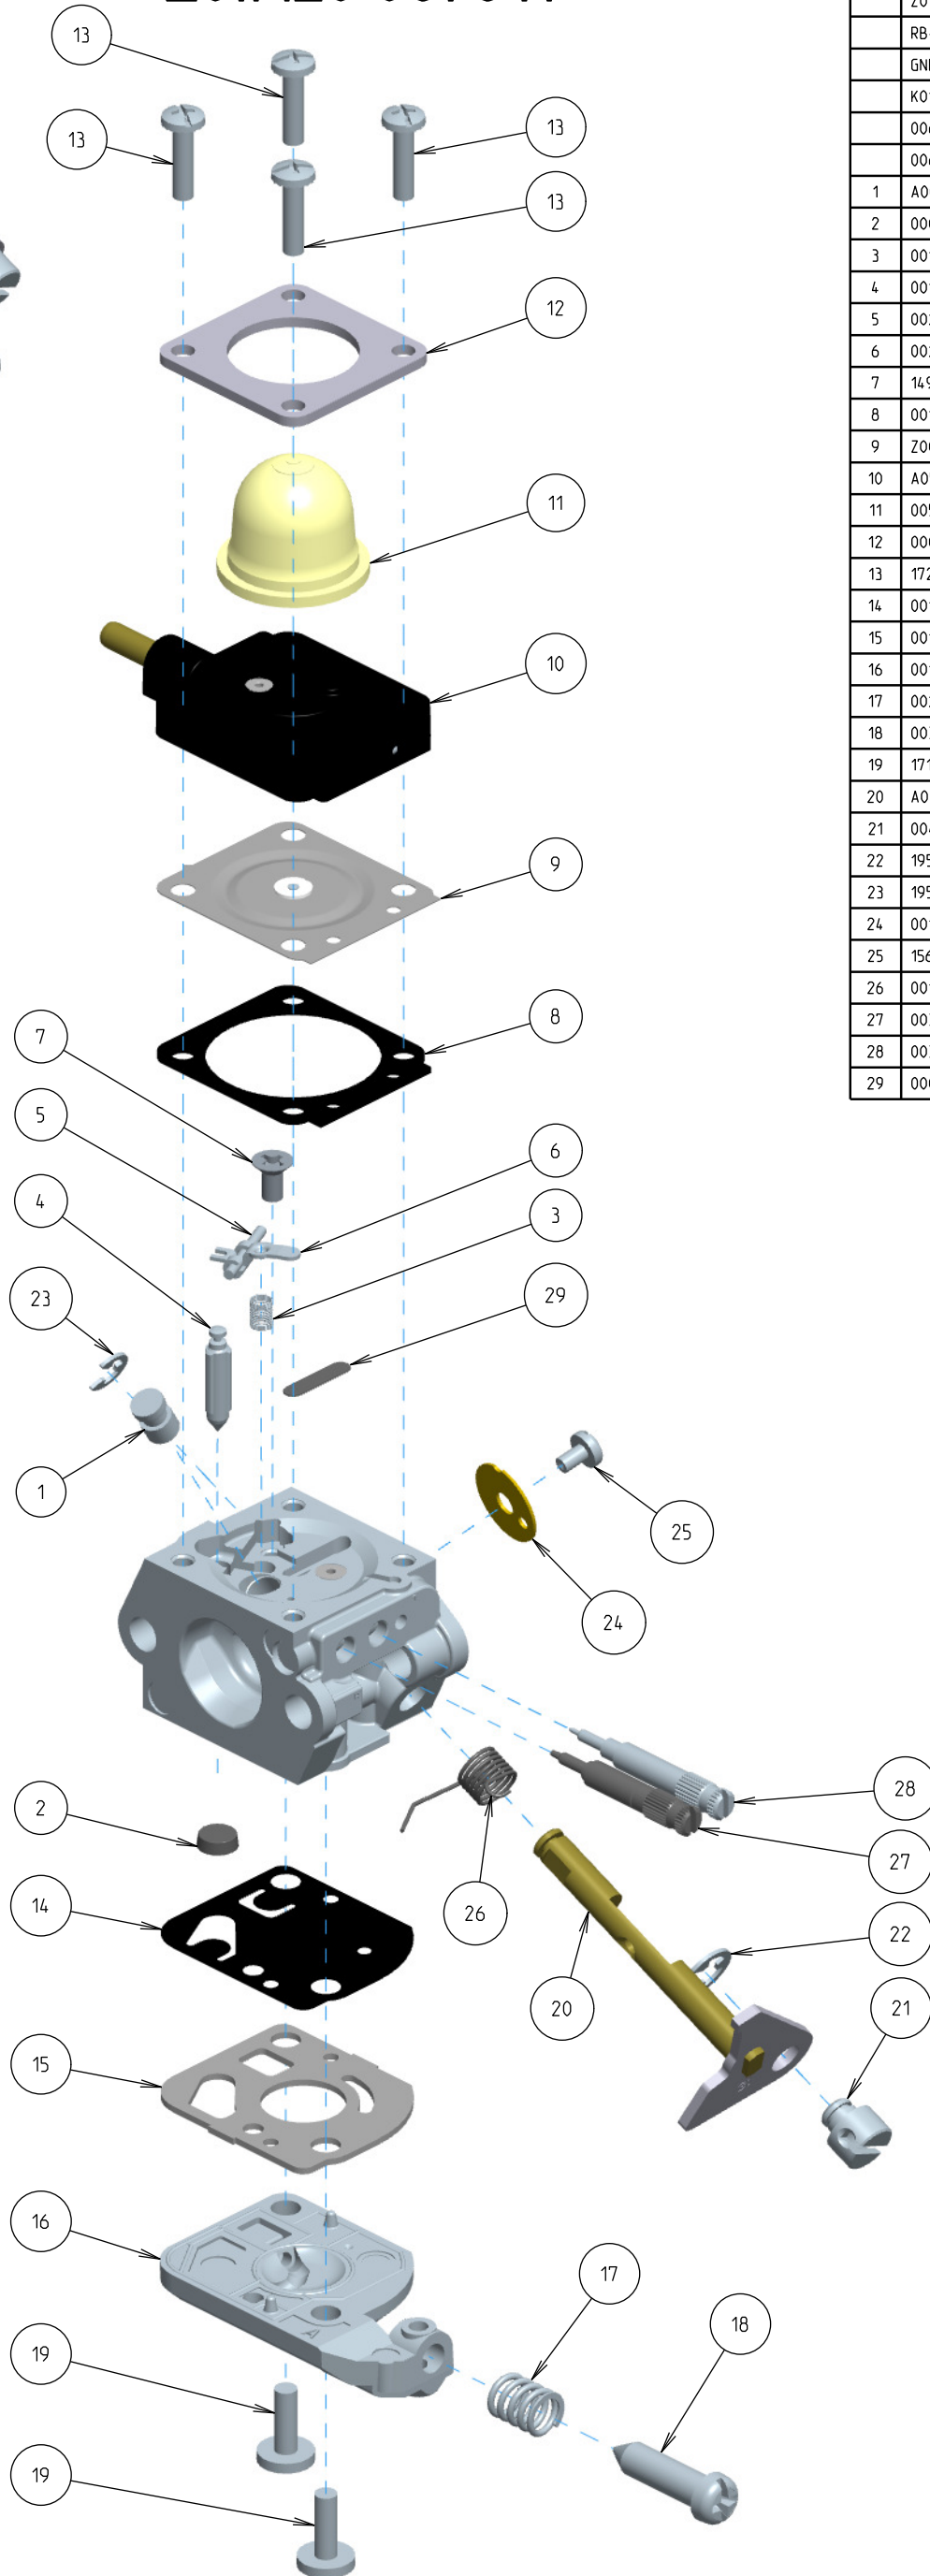

Z011-120-0676-A

ITEM	ZAMA PART NR.	DESCRIPTION
	Z011-120-0676-A	CARBURETOR ASSEMBLY
	RB-280	REBUILD KIT (2,3,4,5,6,8,9,14,15,29)
	GND-167	GASKET & DIAPHRAGM KIT (8,9,14,15)
	K017066	COVER KIT, PUMP (16,17,18)
	0061009	LIMITER TAMPER RESIST (H)
	0061010	LIMITER TAMPER RESIST (L)
1	A007109	NOZZLE ASS'Y, CHECK VALVE
2	0004004	STRAINER
3	0019007	SPRING, METERING LEVER
4	0018002	VALVE, INLET NEEDLE
5	0021001	PIN
6	0020009	LEVER, METERING
7	14903006	SCREW
8	0016035	GASKET, METERING CHAMBER
9	Z000 015 A008	Metering diaphragm assy
10	A056087	BASE ASS'Y, PRIMER
11	0057035	SYRINGE
12	0009065	RETAINER
13	17203012	SCREW
14	0015051	DIAPHRAGM, PUMP
15	0016046	GASKET, PUMP
16	0017046	COVER, PUMP
17	0029007	SPRING, ADJUST SCREW
18	0035062	SCREW, THROTTLE ADJUST
19	17104010	SCREW
20	A011192	SHAFT ASS'Y THROTTLE
21	0045002	POST
22	19500040	E-RING
23	19500030	E-RING
24	0014053	VALVE, THROTTLE
25	15603004	SCREW
26	0013016	Return spring
27	0030117	SCREW, MAIN MIXTURE
28	0031111	SCREW, IDLE MIXTURE
29	0005004	PLUG, WELCH