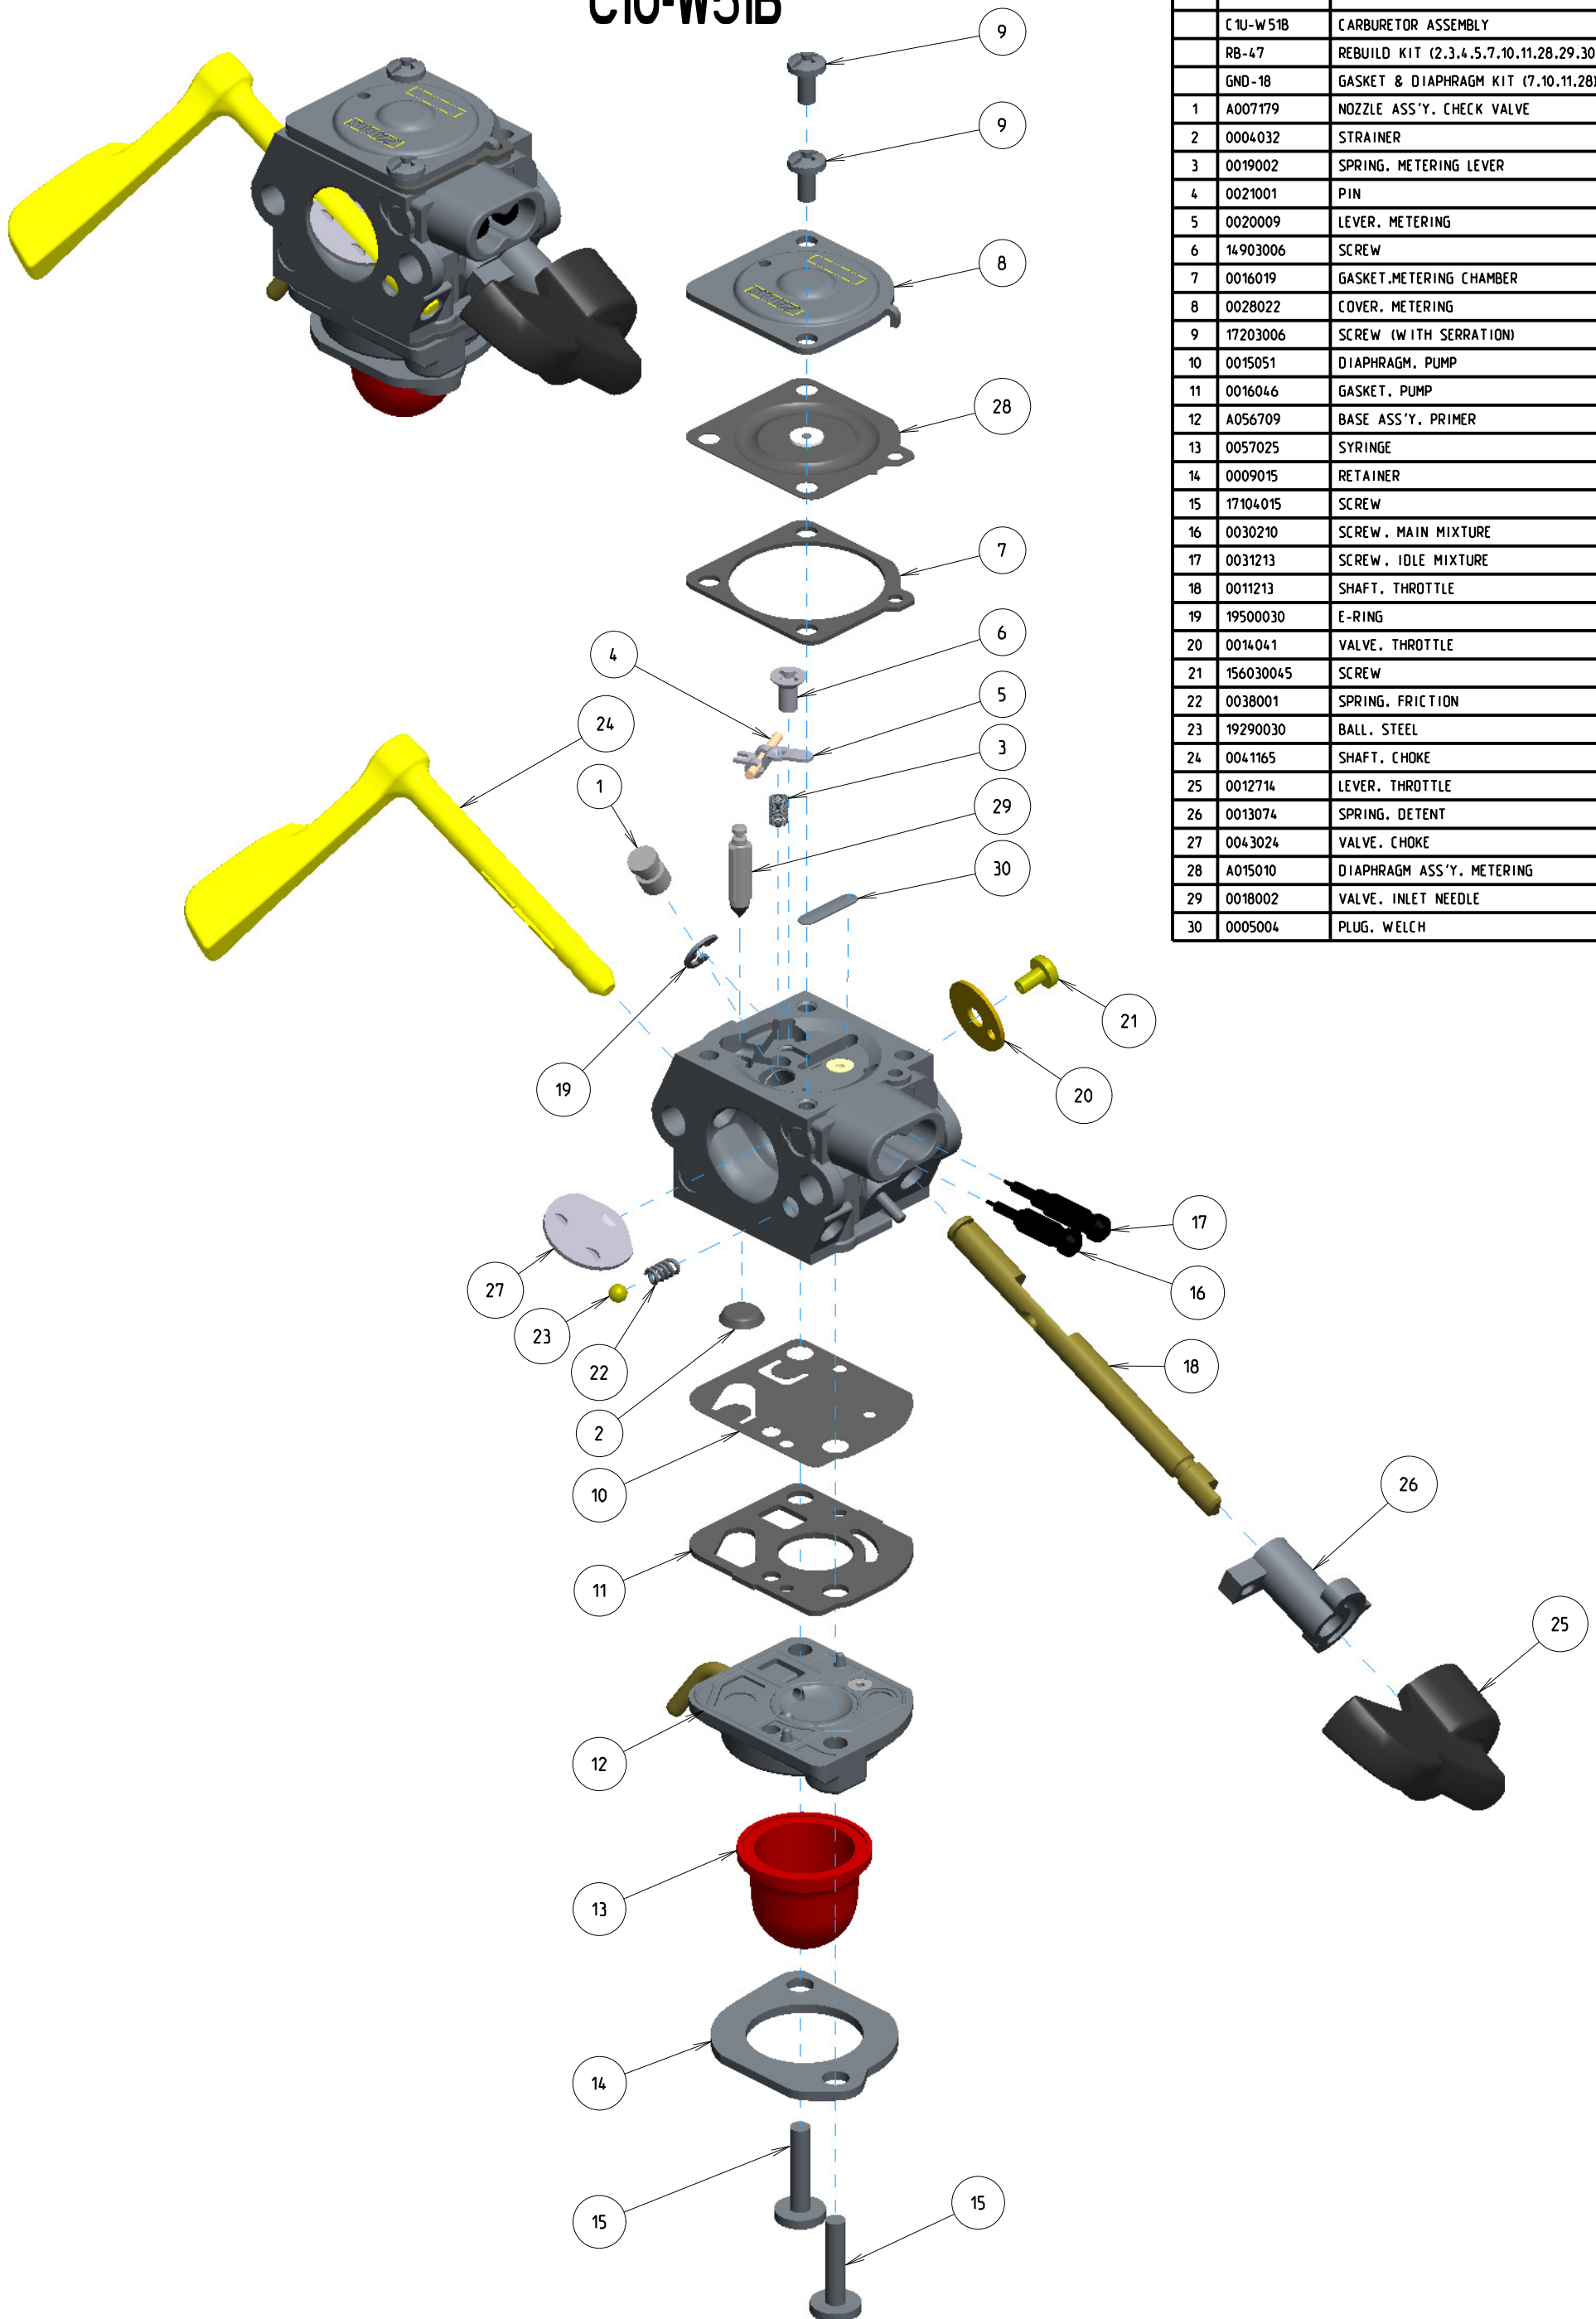

# C1U-W51B

ITEM	ZAMA PART NR.	DESCRIPTION
	C1U-W51B	CARBURETOR ASSEMBLY
	RB-47	REBUILD KIT (2,3,4,5,7,10,11,28,29,30)
	GND-18	GASKET & DIAPHRAGM KIT (7,10,11,28)
1	A007179	NOZZLE ASS'Y, CHECK VALVE
2	0004032	STRAINER
3	0019002	SPRING, METERING LEVER
4	0021001	PIN
5	0020009	LEVER, METERING
6	14903006	SCREW
7	0016019	GASKET, METERING CHAMBER
8	0028022	COVER, METERING
9	17203006	SCREW (WITH SERRATION)
10	0015051	DIAPHRAGM, PUMP
11	0016046	GASKET, PUMP
12	A056709	BASE ASS'Y, PRIMER
13	0057025	SYRINGE
14	0009015	RETAINER
15	17104015	SCREW
16	0030210	SCREW, MAIN MIXTURE
17	0031213	SCREW, IDLE MIXTURE
18	0011213	SHAFT, THROTTLE
19	19500030	E-RING
20	0014041	VALVE, THROTTLE
21	156030045	SCREW
22	0038001	SPRING, FRICTION
23	19290030	BALL, STEEL
24	0041165	SHAFT, CHOKE
25	0012714	LEVER, THROTTLE
26	0013074	SPRING, DETENT
27	0043024	VALVE, CHOKE
28	A015010	DIAPHRAGM ASS'Y, METERING
29	0018002	VALVE, INLET NEEDLE
30	0005004	PLUG, WELCH